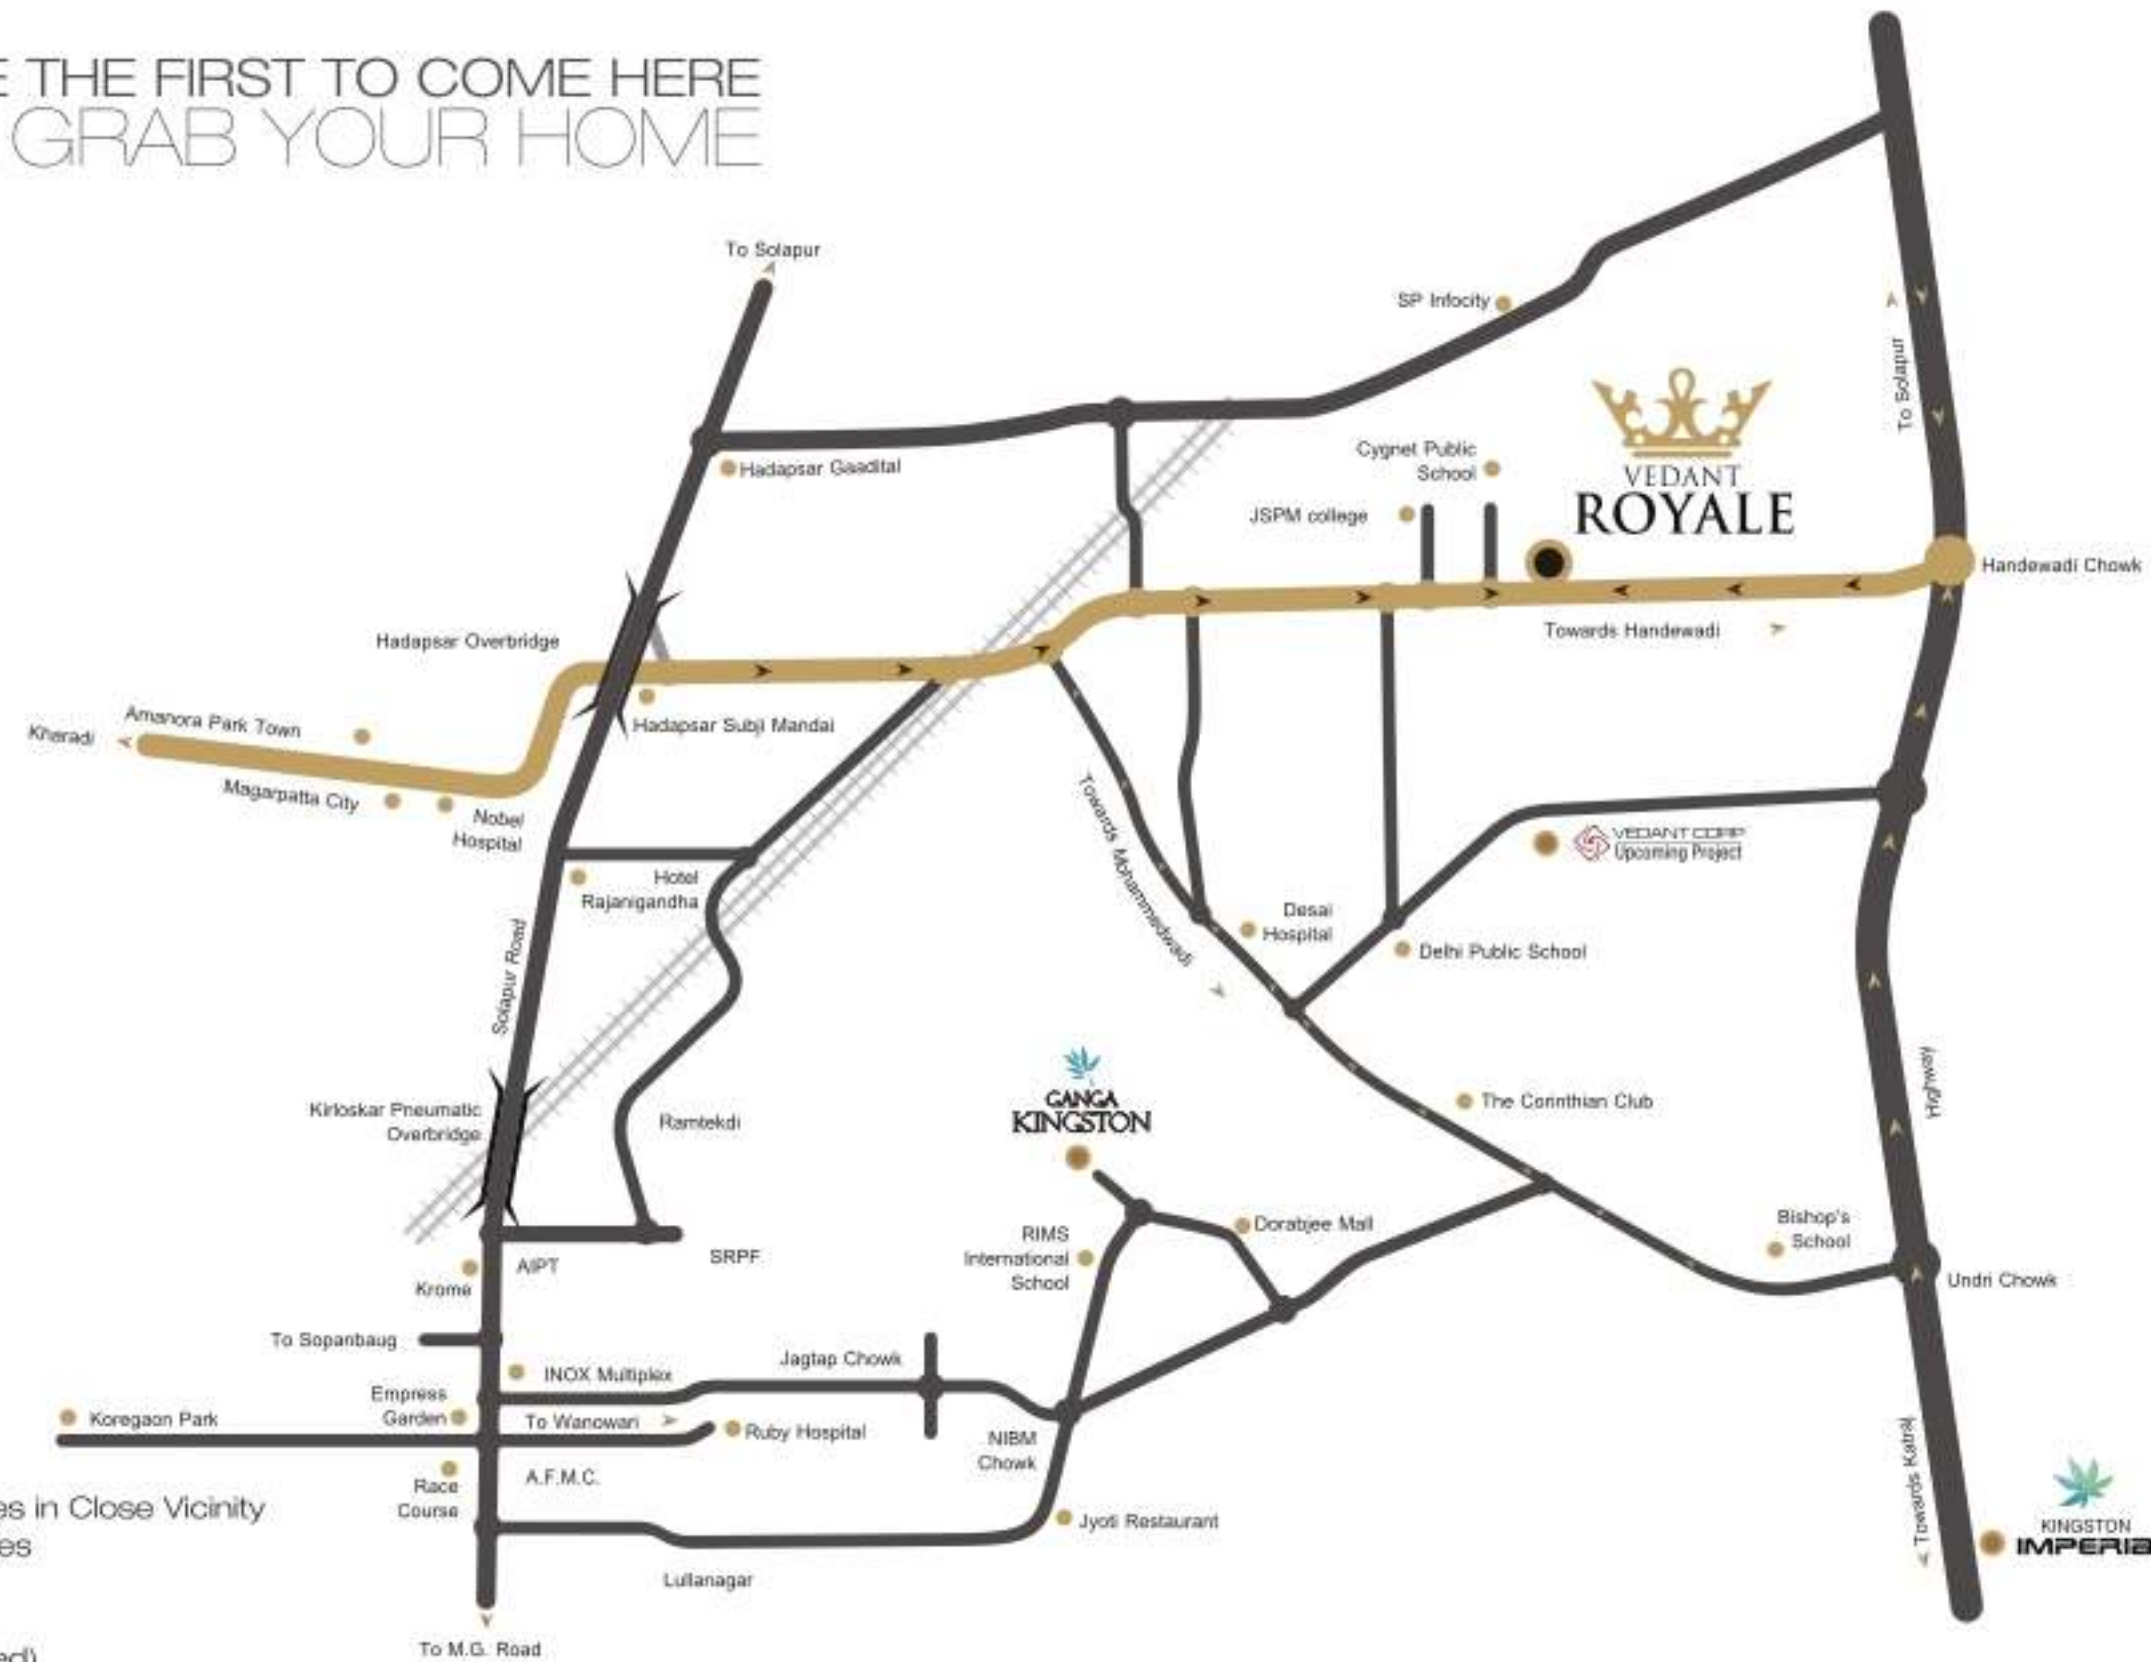

**BE THE FIRST TO COME HERE
& GRAB YOUR HOME**

CONVENIENCE

- Schools & Colleges in Close Vicinity
- Educational Institutes
- Clubs
- Shopping Malls
- Multiplex (Proposed)
- Hospitals
- Close Proximity to SP Infocity

KINGSTON IMPERIA

PISOU
1, 1½, 2 & 2½ BHK Luxurious Apartments

GANGA KINGSTON

NIBM Annexe
2 BHK Premium Apartments

CREDITS

ARCHITECTS
DIMENSIONS ARCHITECTS PVT LTD
Navi Mumbai

R.C.C. CONSULTANT
Sunil Mutalik & Associates

LANDSCAPE DESIGNER
Ar. Mahesh Chinchalkar

VEDANT ROYALE