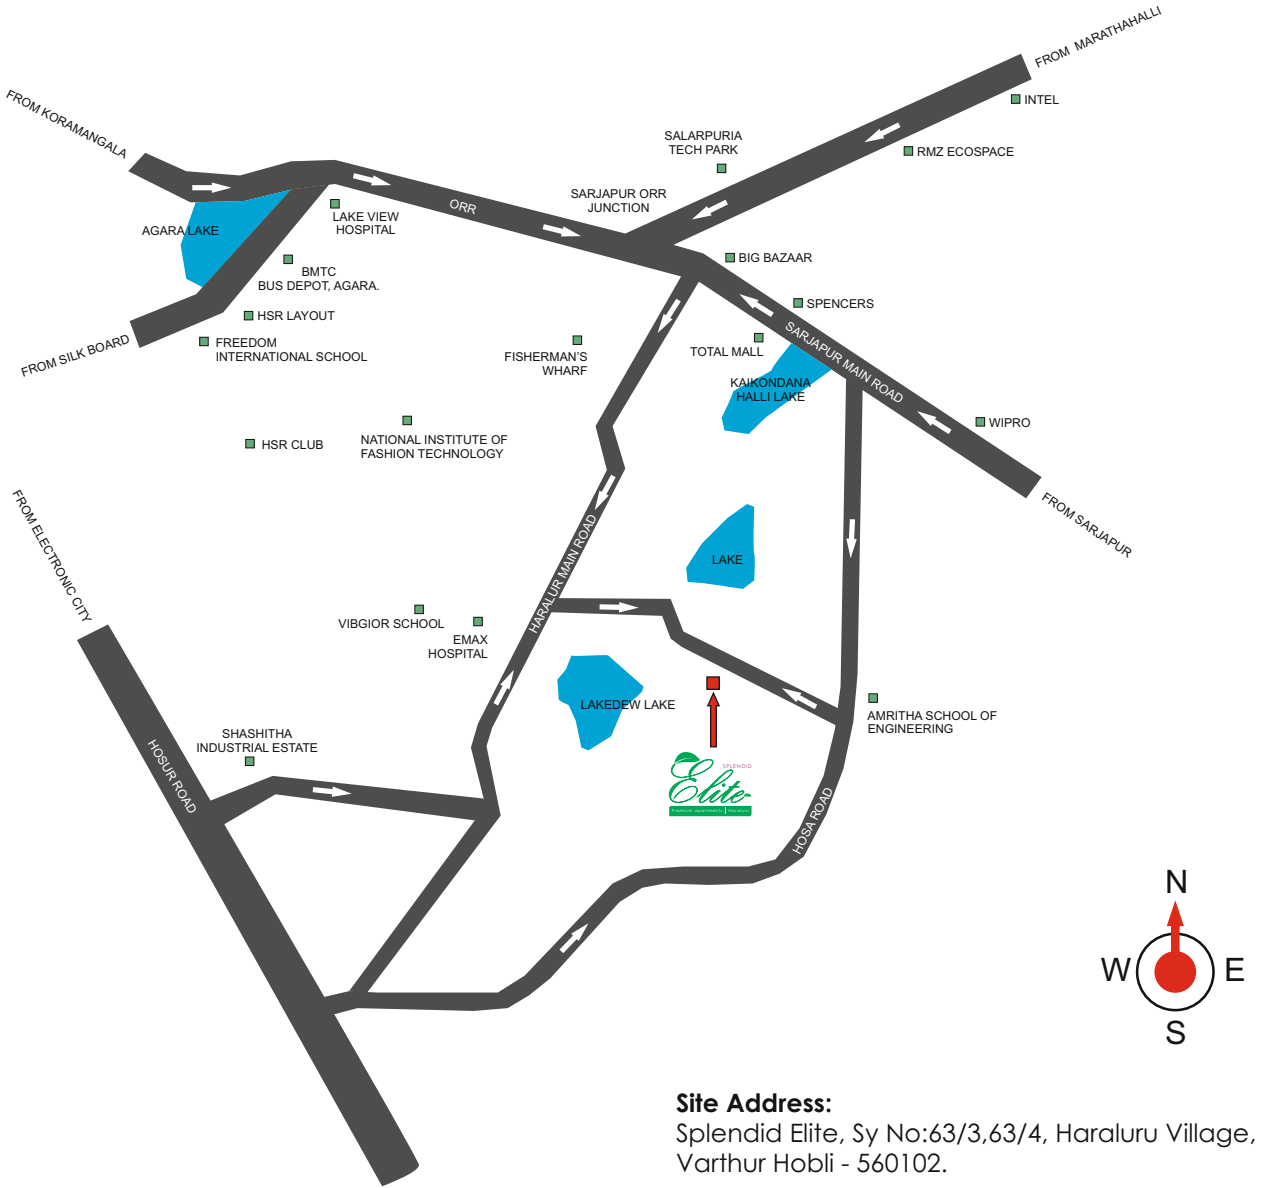

LOCATION MAP