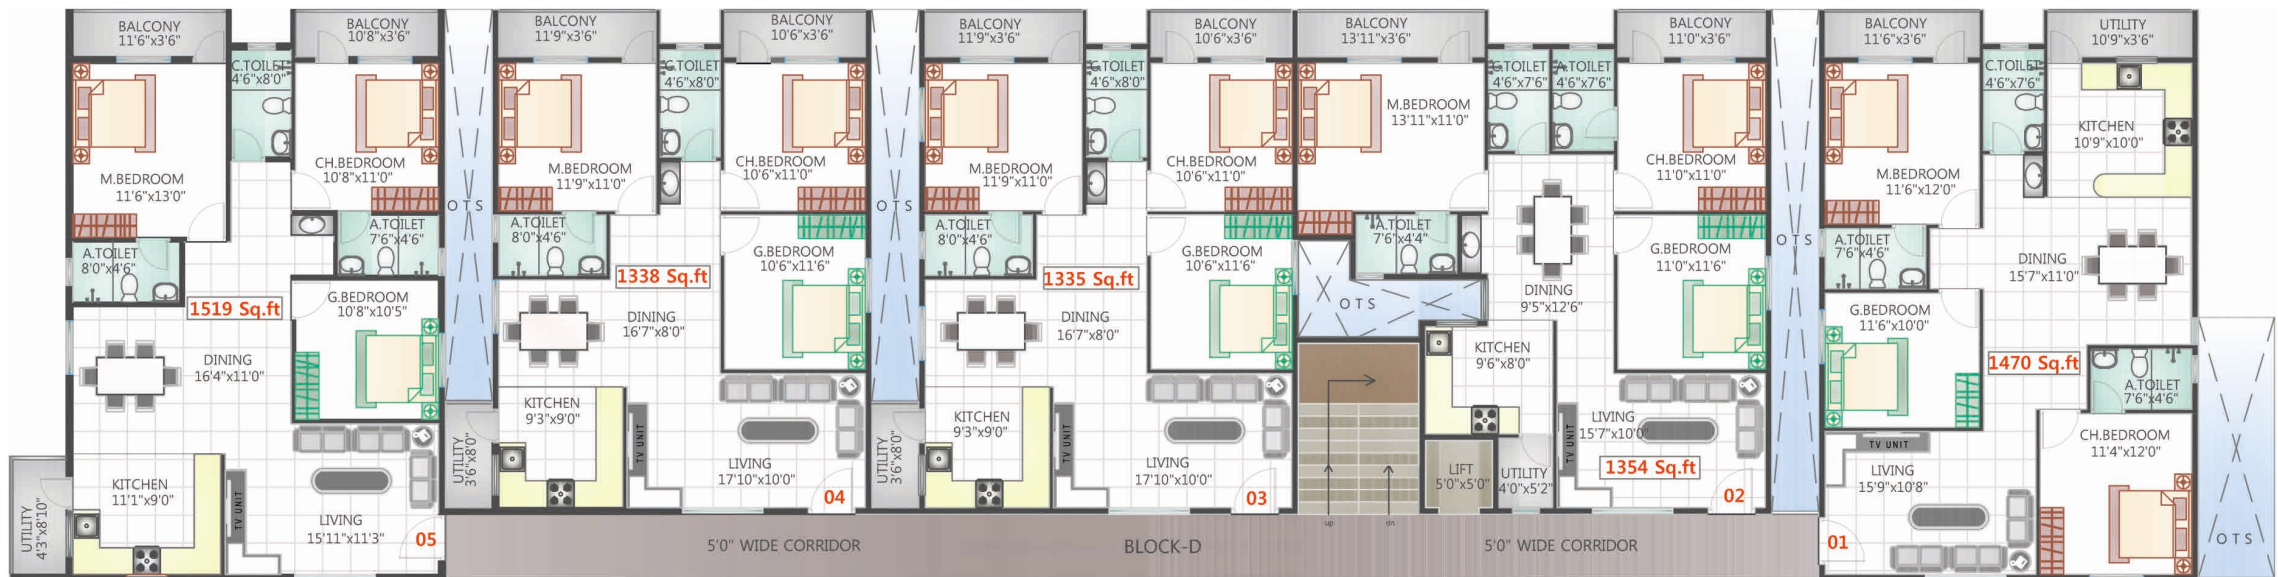

Crafted to ensure that life here is never short of luxury. The features, the space and amenities all of them are designed for the Elite in you.

An artist's impression.

KEY PLAN

BLOCK-A TYPICAL FLOOR PLAN

BLOCK-A GROUND FLOOR PLAN

BLOCK-B TYPICAL FLOOR PLAN

BLOCK-B GROUND FLOOR PLAN

BLOCK-C TYPICAL FLOOR PLAN

BLOCK-C GROUND FLOOR PLAN

BLOCK-D TYPICAL FLOOR PLAN

BLOCK-D GROUND FLOOR PLAN

The state-of-the-art clubhouse spotting an open space cafeteria with roof top canopies and a party hall facing an irresistible swimming pool at **Splendid Elite**.