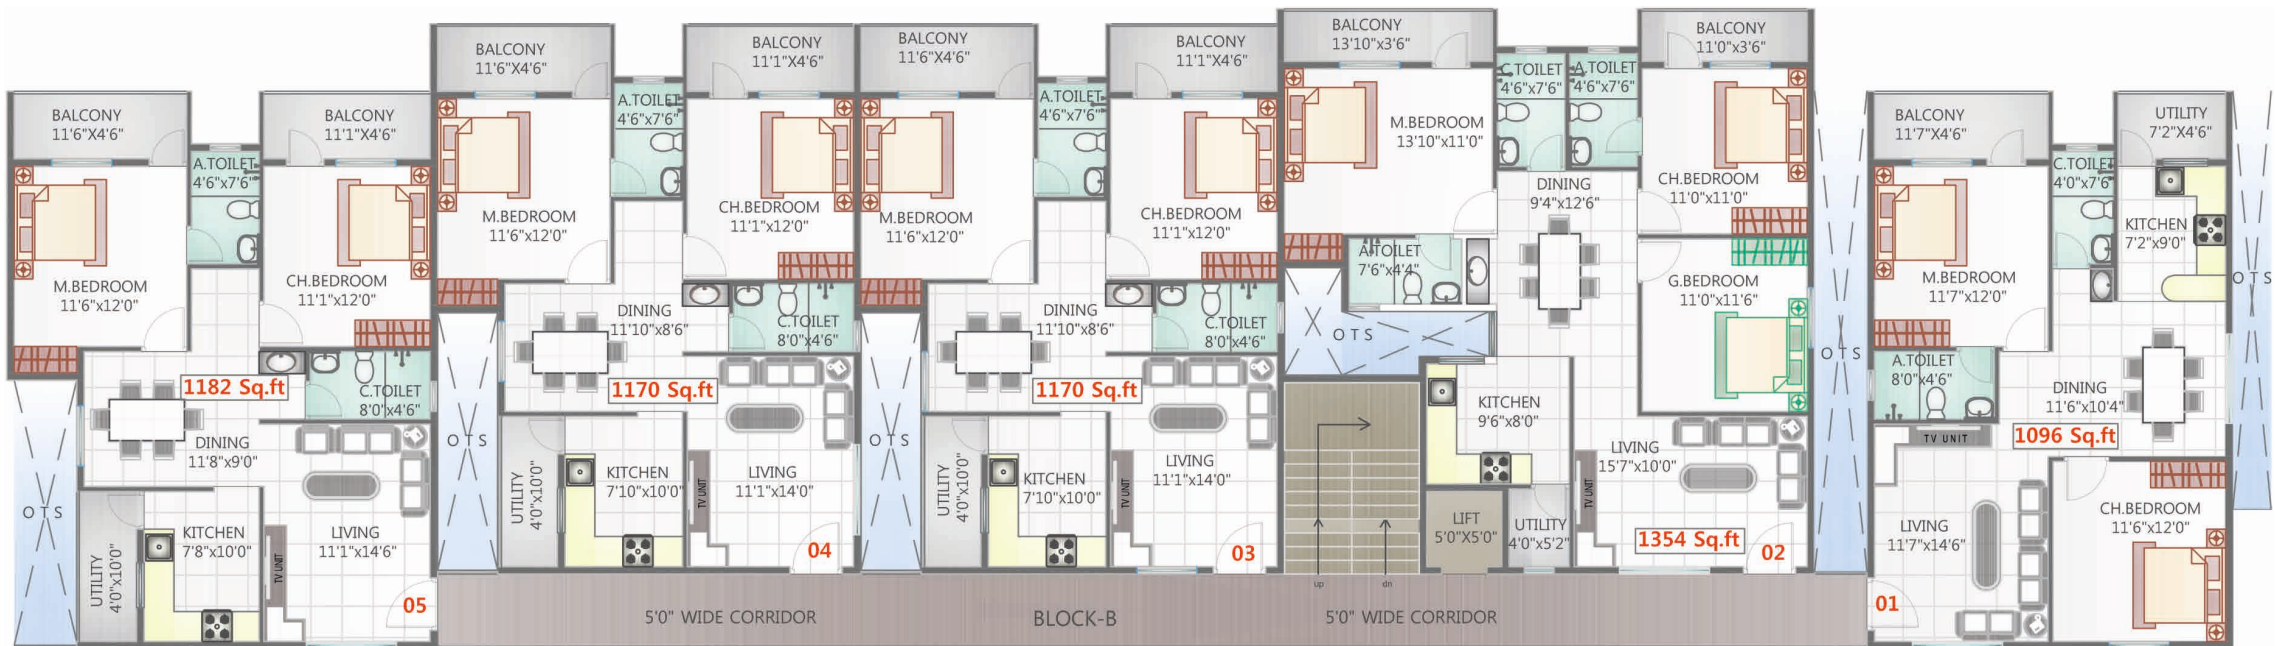

Crafted to ensure that life here is never short of luxury. The features, the space and amenities all of them are designed for the Elite in you.

An artist's impression.

KEY PLAN

BLOCK-A TYPICAL FLOOR PLAN

BLOCK-A GROUND FLOOR PLAN

BLOCK-B TYPICAL FLOOR PLAN

BLOCK-B GROUND FLOOR PLAN

BLOCK-C TYPICAL FLOOR PLAN

BLOCK-C GROUND FLOOR PLAN

BLOCK-D TYPICAL FLOOR PLAN

BLOCK-D GROUND FLOOR PLAN

The state-of-the-art clubhouse spotting an open space cafeteria with roof top canopies and a party hall facing an irresistible swimming pool at **Splendid Elite**.