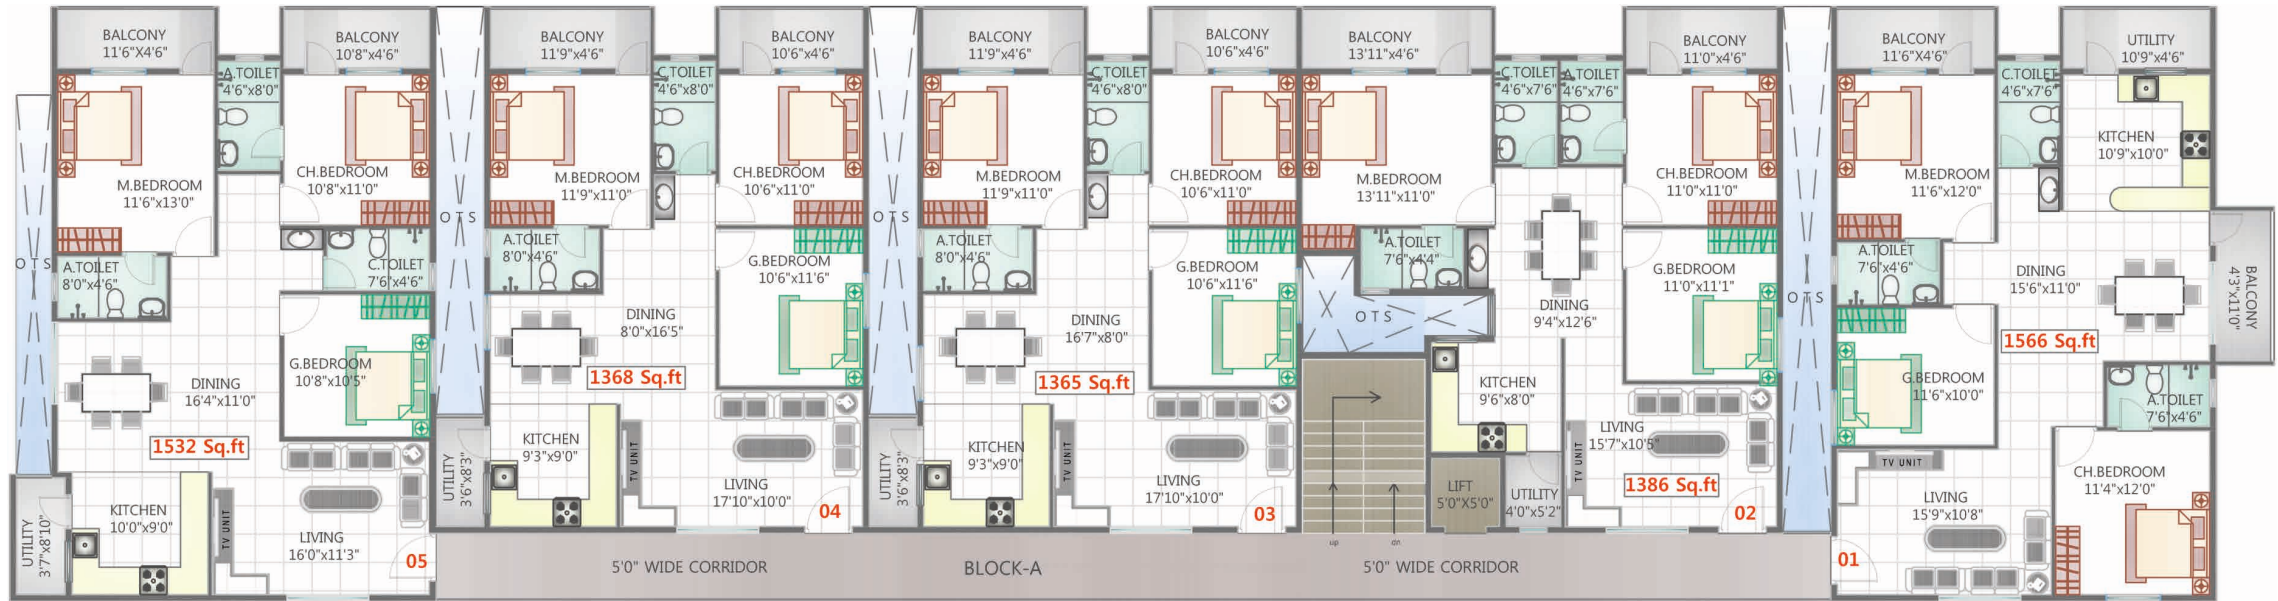

Crafted to ensure that life here is never short of luxury. The features, the space and amenities all of them are designed for the Elite in you.

An artist's impression.

KEY PLAN

BLOCK-A TYPICAL FLOOR PLAN

BLOCK-A GROUND FLOOR PLAN

BLOCK-B TYPICAL FLOOR PLAN

BLOCK-B GROUND FLOOR PLAN

BLOCK-C TYPICAL FLOOR PLAN

BLOCK-C GROUND FLOOR PLAN

BLOCK-D TYPICAL FLOOR PLAN

BLOCK-D GROUND FLOOR PLAN

The state-of-the-art clubhouse spotting an open space cafeteria with roof top canopies and a party hall facing an irresistible swimming pool at **Splendid Elite**.