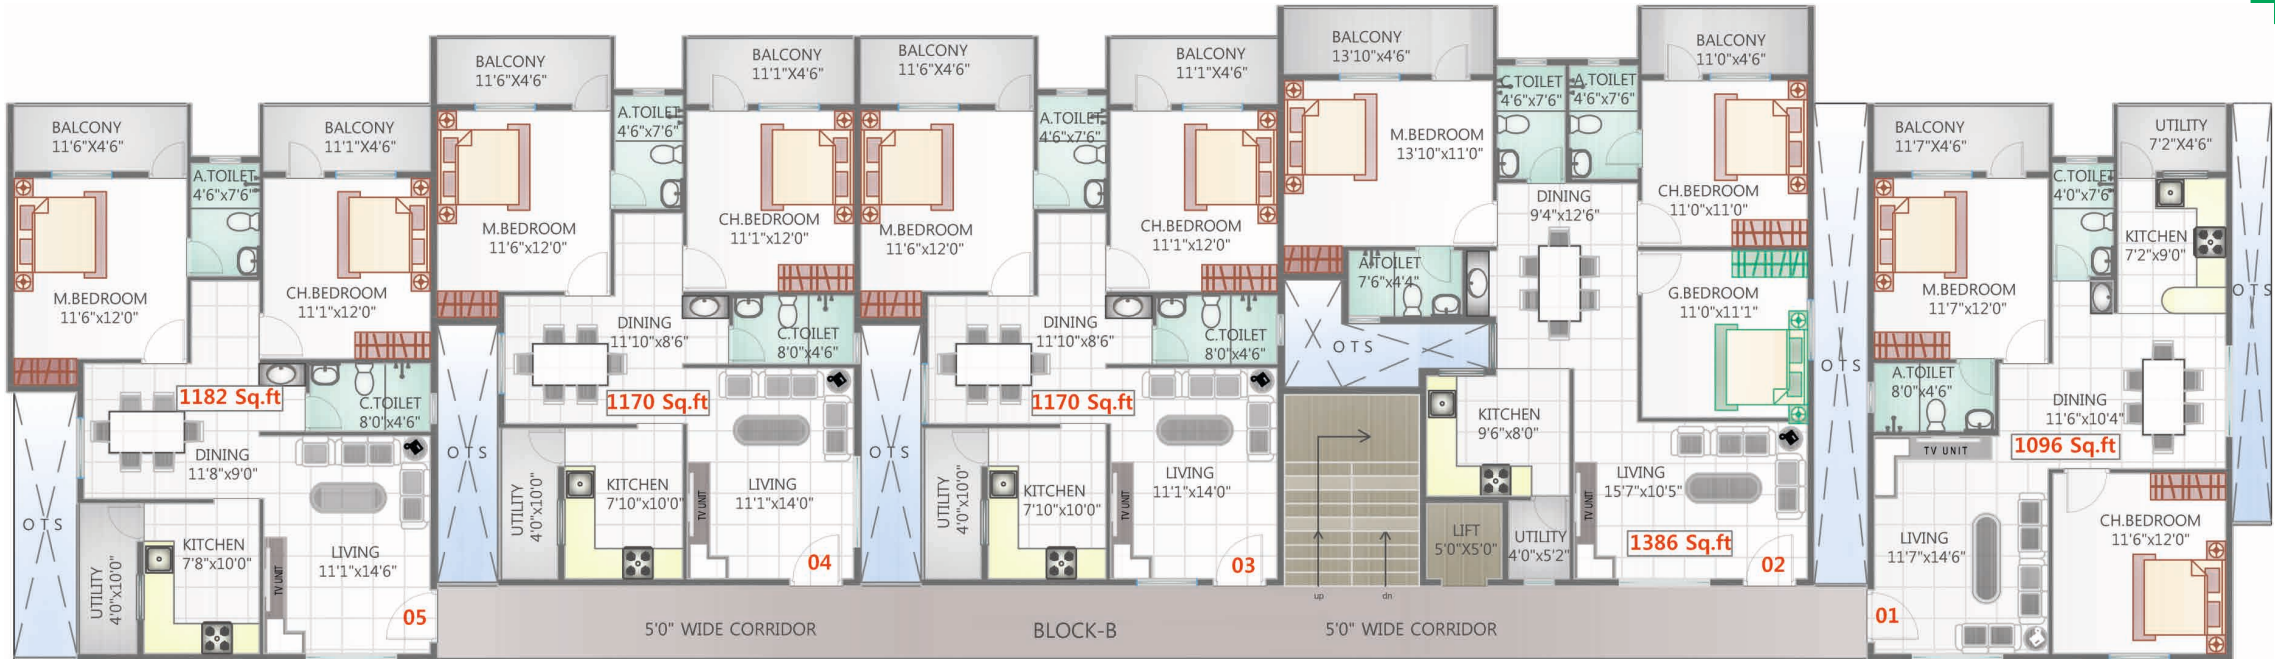

Crafted to ensure that life here is never short of luxury. The features, the space and amenities all of them are designed for the Elite in you.

An artist's impression.

KEY PLAN

BLOCK-A TYPICAL FLOOR PLAN

BLOCK-A GROUND FLOOR PLAN

BLOCK-B TYPICAL FLOOR PLAN

BLOCK-B GROUND FLOOR PLAN

BLOCK-C TYPICAL FLOOR PLAN

BLOCK-C GROUND FLOOR PLAN

BLOCK-D TYPICAL FLOOR PLAN

BLOCK-D GROUND FLOOR PLAN

The state-of-the-art clubhouse spotting an open space cafeteria with roof top canopies and a party hall facing an irresistible swimming pool at **Splendid Elite**.