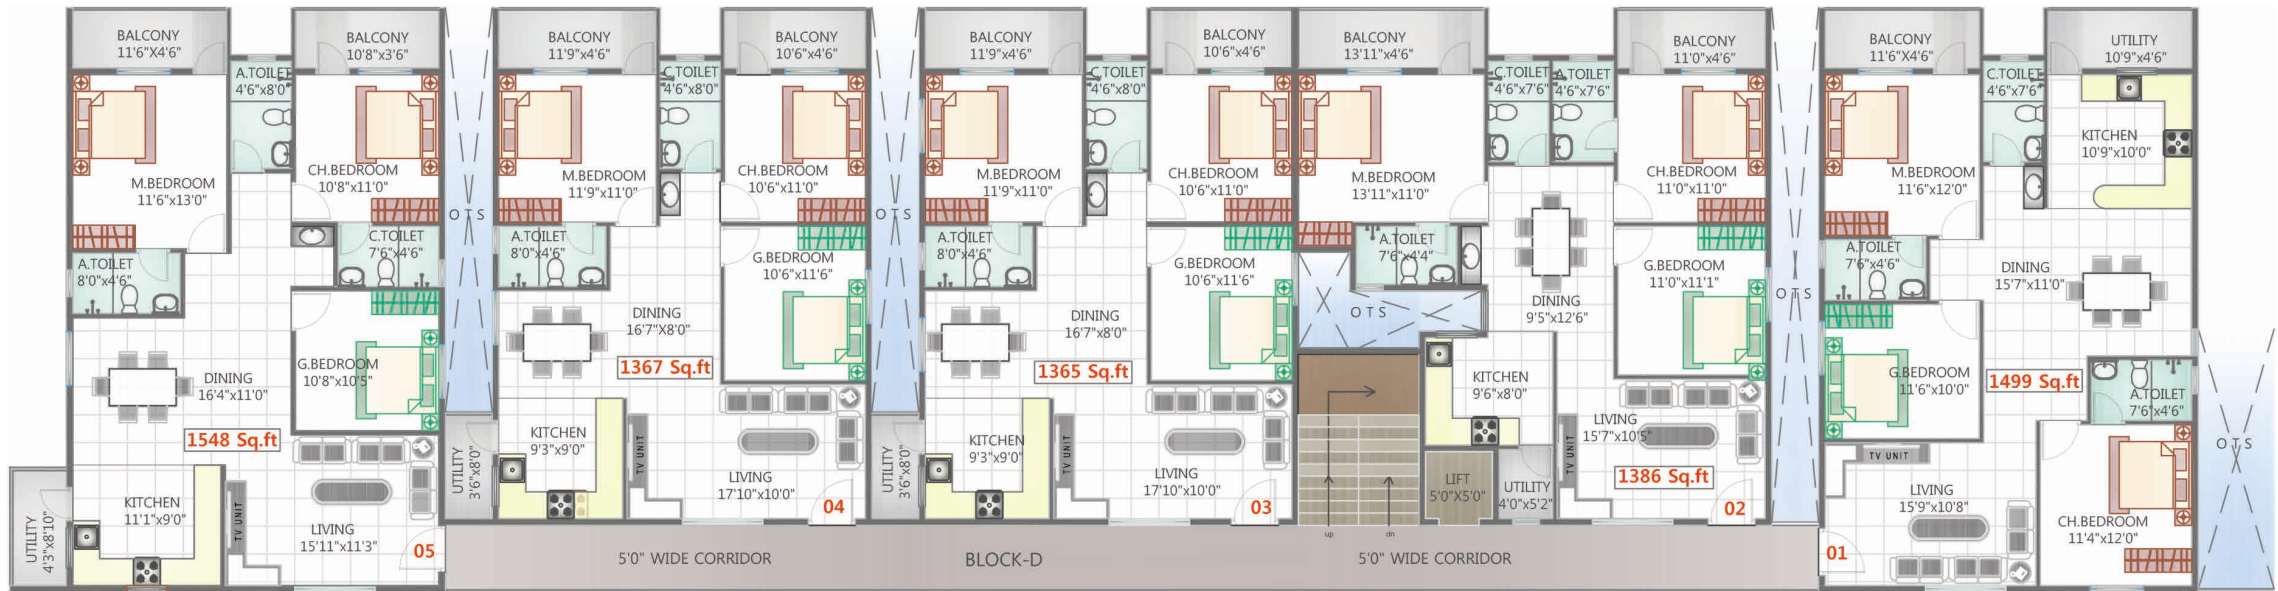

Crafted to ensure that life here is never short of luxury. The features, the space and amenities all of them are designed for the Elite in you.

An artist's impression.

KEY PLAN

BLOCK-A TYPICAL FLOOR PLAN

BLOCK-A GROUND FLOOR PLAN

BLOCK-B TYPICAL FLOOR PLAN

BLOCK-B GROUND FLOOR PLAN

BLOCK-C TYPICAL FLOOR PLAN

BLOCK-C GROUND FLOOR PLAN

BLOCK-D TYPICAL FLOOR PLAN

BLOCK-D GROUND FLOOR PLAN

The state-of-the-art clubhouse spotting an open space cafeteria with roof top canopies and a party hall facing an irresistible swimming pool at **Splendid Elite**.