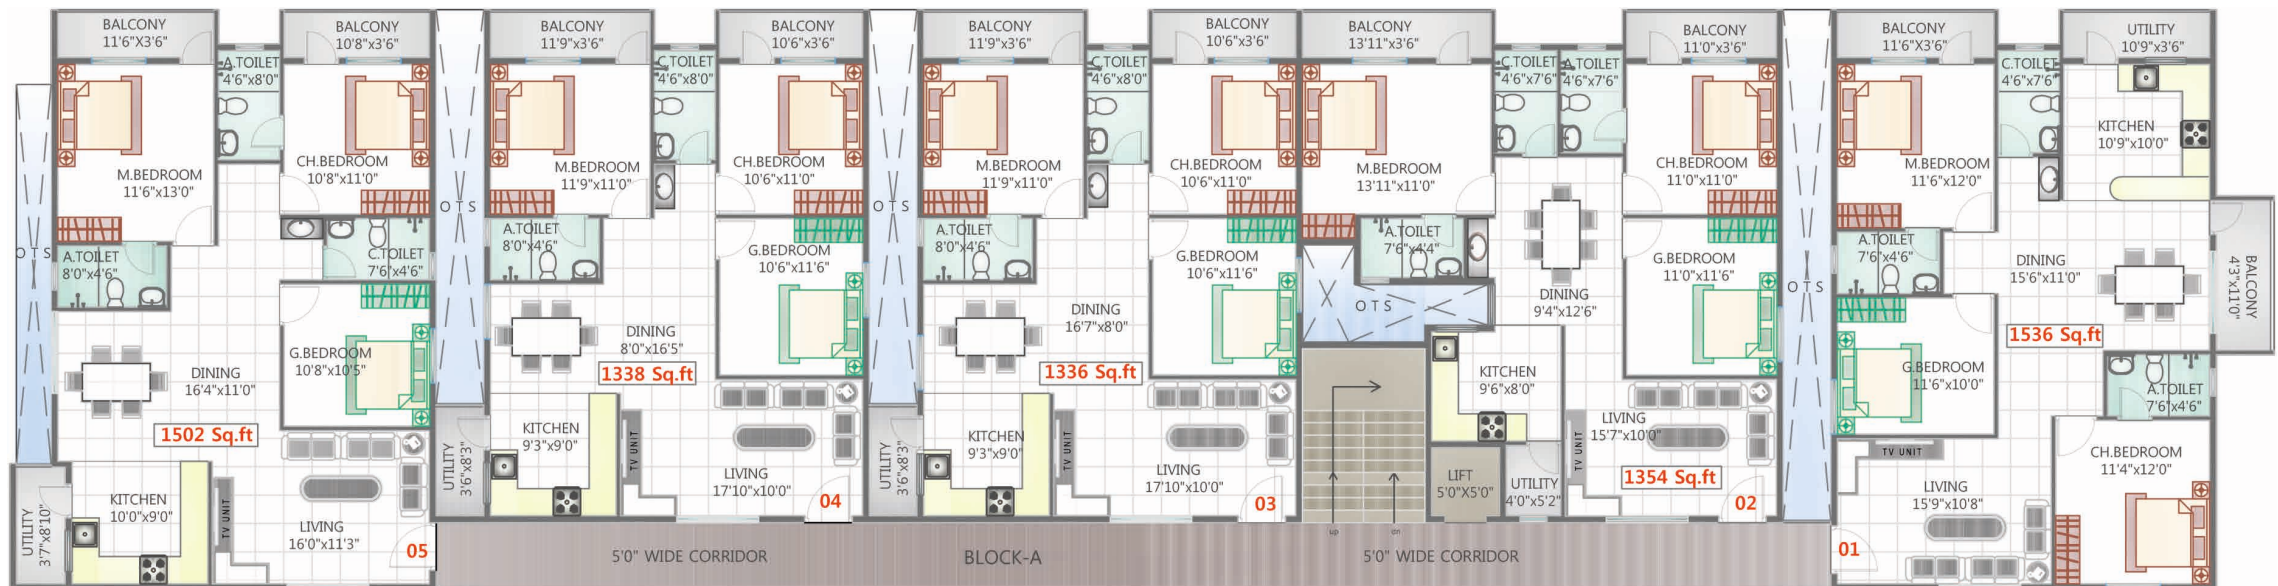

Crafted to ensure that life here is never short of luxury. The features, the space and amenities all of them are designed for the Elite in you.

An artist's impression.

KEY PLAN

BLOCK-A TYPICAL FLOOR PLAN

BLOCK-A GROUND FLOOR PLAN

BLOCK-B TYPICAL FLOOR PLAN

BLOCK-B GROUND FLOOR PLAN

BLOCK-C TYPICAL FLOOR PLAN

BLOCK-C GROUND FLOOR PLAN

BLOCK-D TYPICAL FLOOR PLAN

BLOCK-D GROUND FLOOR PLAN

The state-of-the-art clubhouse spotting an open space cafeteria with roof top canopies and a party hall facing an irresistible swimming pool at **Splendid Elite**.