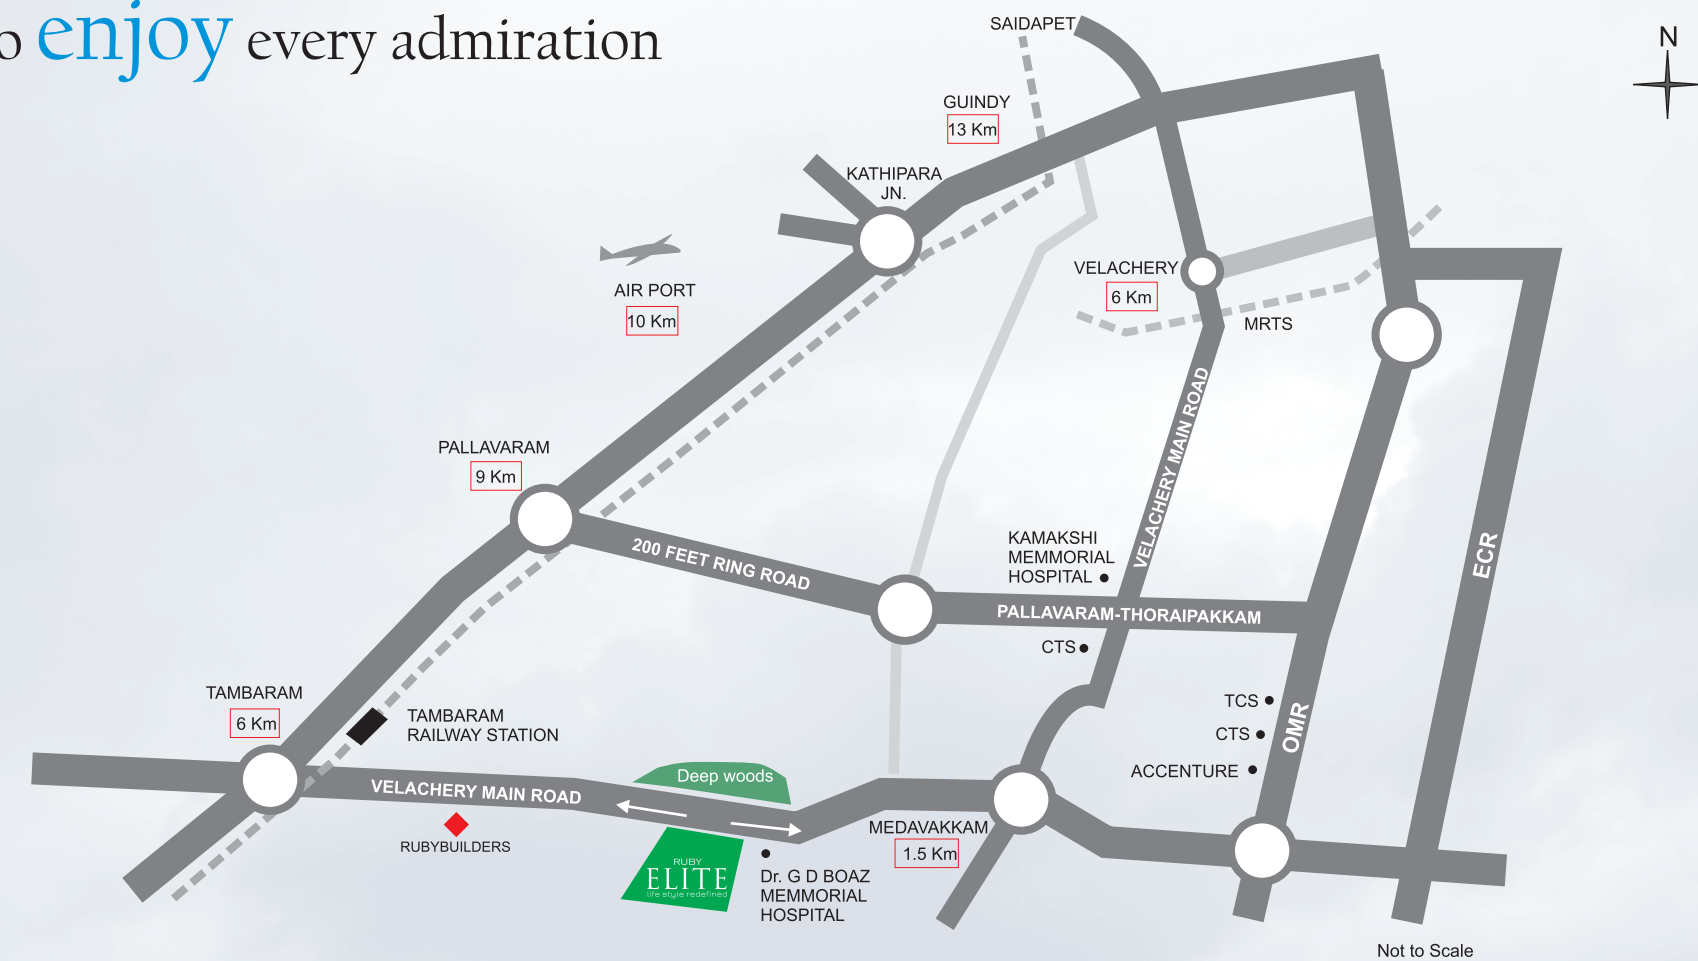

*Rise above
the Ordinary*

ruby
BUILDING FACTORY
RUBY BUILDERS
Our **150th**
Project

RUBY
ELITE
life style redefined

Rise above to a **gilt-edged** address

Every face tells a story and every home an Epic. But few get the opportunity to be labeled with an aristocratic premium address. Get to own your slice of life at RUBY ELITE, our 150th Project - Premium luxury apartments, coming up on the Velachery Main road at neighborhood Chennai. Crafted with an eye for detail, this cluster of dwellings caters to all your requirements for a hassle-free joyful living.

Rise above to **enjoy** every admiration

Get to know the magic of your dream lifestyle. A living experience cushioned with all the luxury traits significant for a flamboyant fiesta in the chapter of your life. Located on the center stage of Chennai, near Tambaram, your home address will soon gain the status of most admired property in town. Satisfy your desire for luxury living that blends in elegance with strict quality standards and architectural brilliance of today's Wi-Fi world.

Services & Facilities available at a stone's throw

- | | | |
|---|--|---|
| <p>Colleges</p> <ul style="list-style-type: none"> MCC Prince College Balaji Dental College SIVET College Bharat University | <p>Schools</p> <ul style="list-style-type: none"> Boaz Public School Kendriya Vidyalaya Zion M H S School Shankara Vidyalaya Christ King | <p>Shopping Marts</p> <ul style="list-style-type: none"> Nilgiri's Reliance fresh Domino's More. |
|---|--|---|