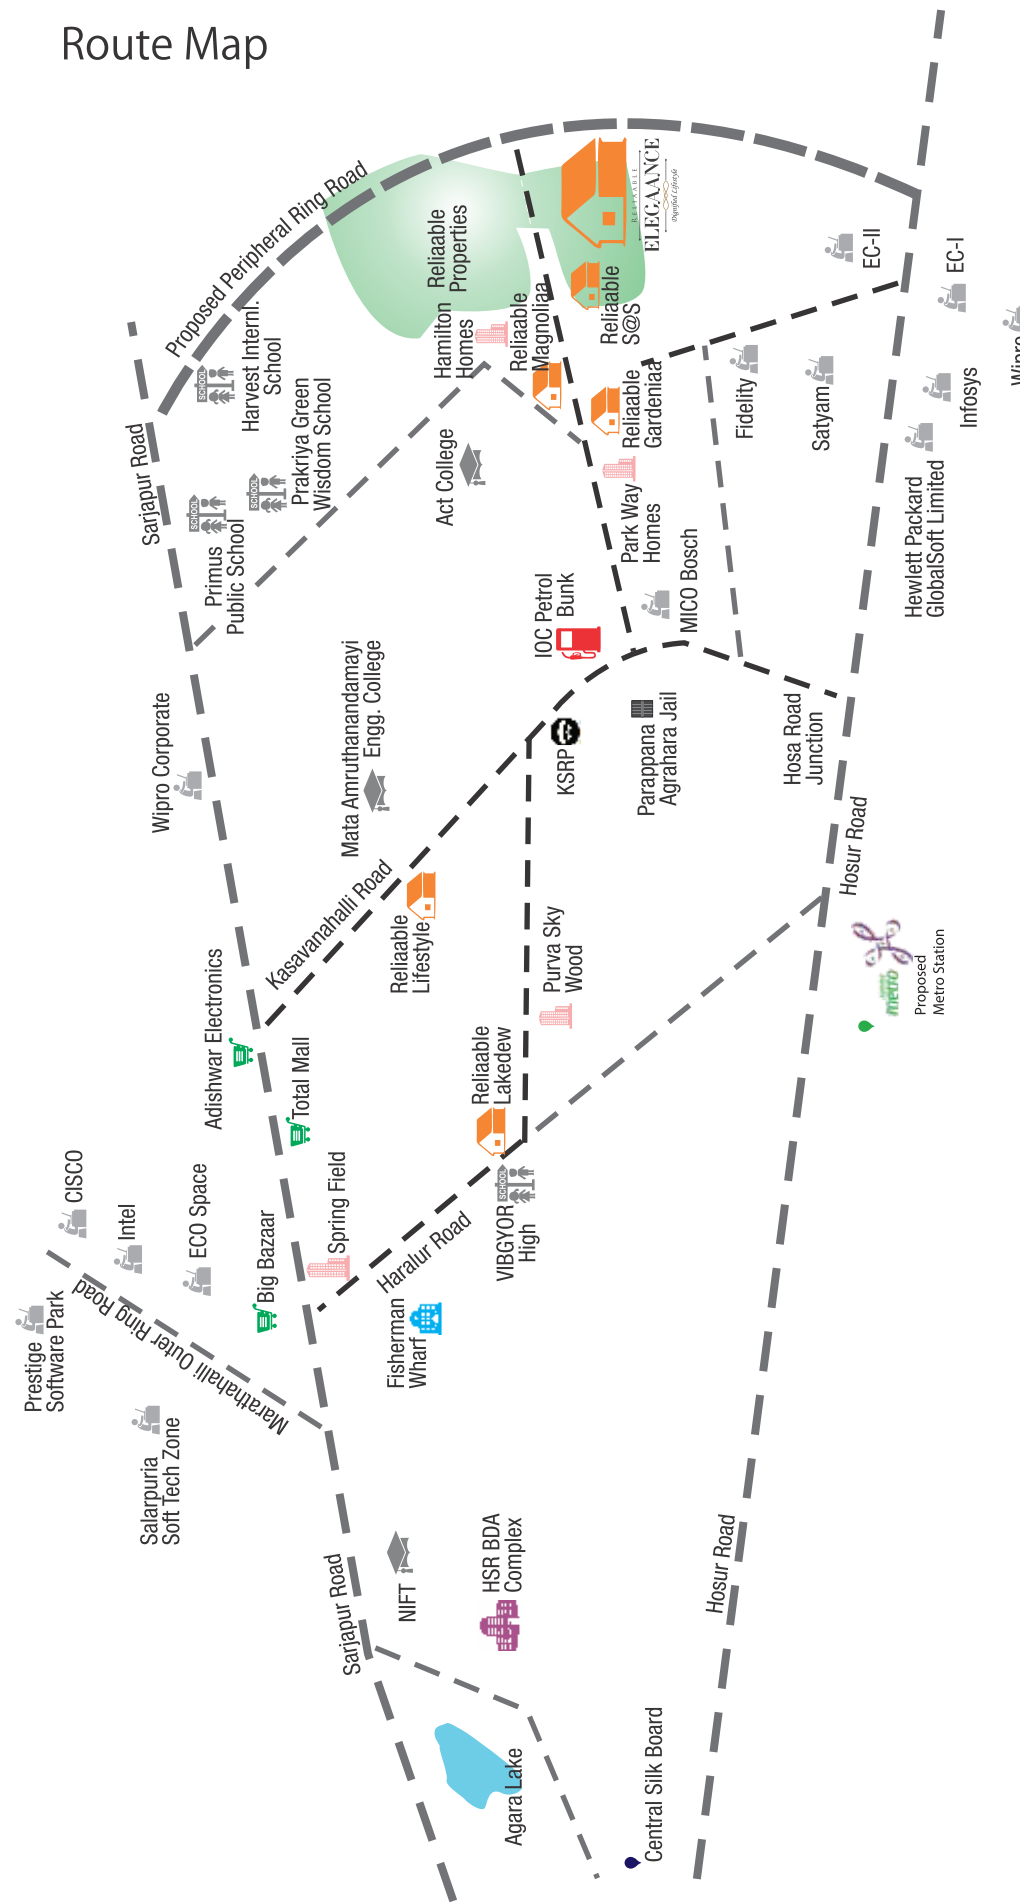

Find your paradise, close to HSR layout,  
off Sarjapura Road

Route Map

RELIABLE  
**ELEGANCE**

*Dignified Lifestyle*

ELEGANCE IS NOT WHAT YOU ARE KNOWN FOR,  
BUT WHAT YOU ARE REMEMBERED FOR.

For Enquiries : 8880-447-447

RELIABLE  
DEVELOPERS

Reliaable Phoenix Tower, #16 & 16/1, 1<sup>st</sup> Floor, Museum Road, Bangalore-560001.  
Email: sales@reliabledevelopers.com | www.reliabledevelopers.com

True to its name, Reliable Elegance offers a high-style living option, which is a classic mix of splendor and efficiency. Facing **Peripheral Ring Road** and spread over 12 acres with 180 plots, Reliable Elegance is close to work spaces on Outer Ring Road, Sarjapura Road and Electronic City. It offers a mix of great lifestyle amenities that you keep enjoying all your life.