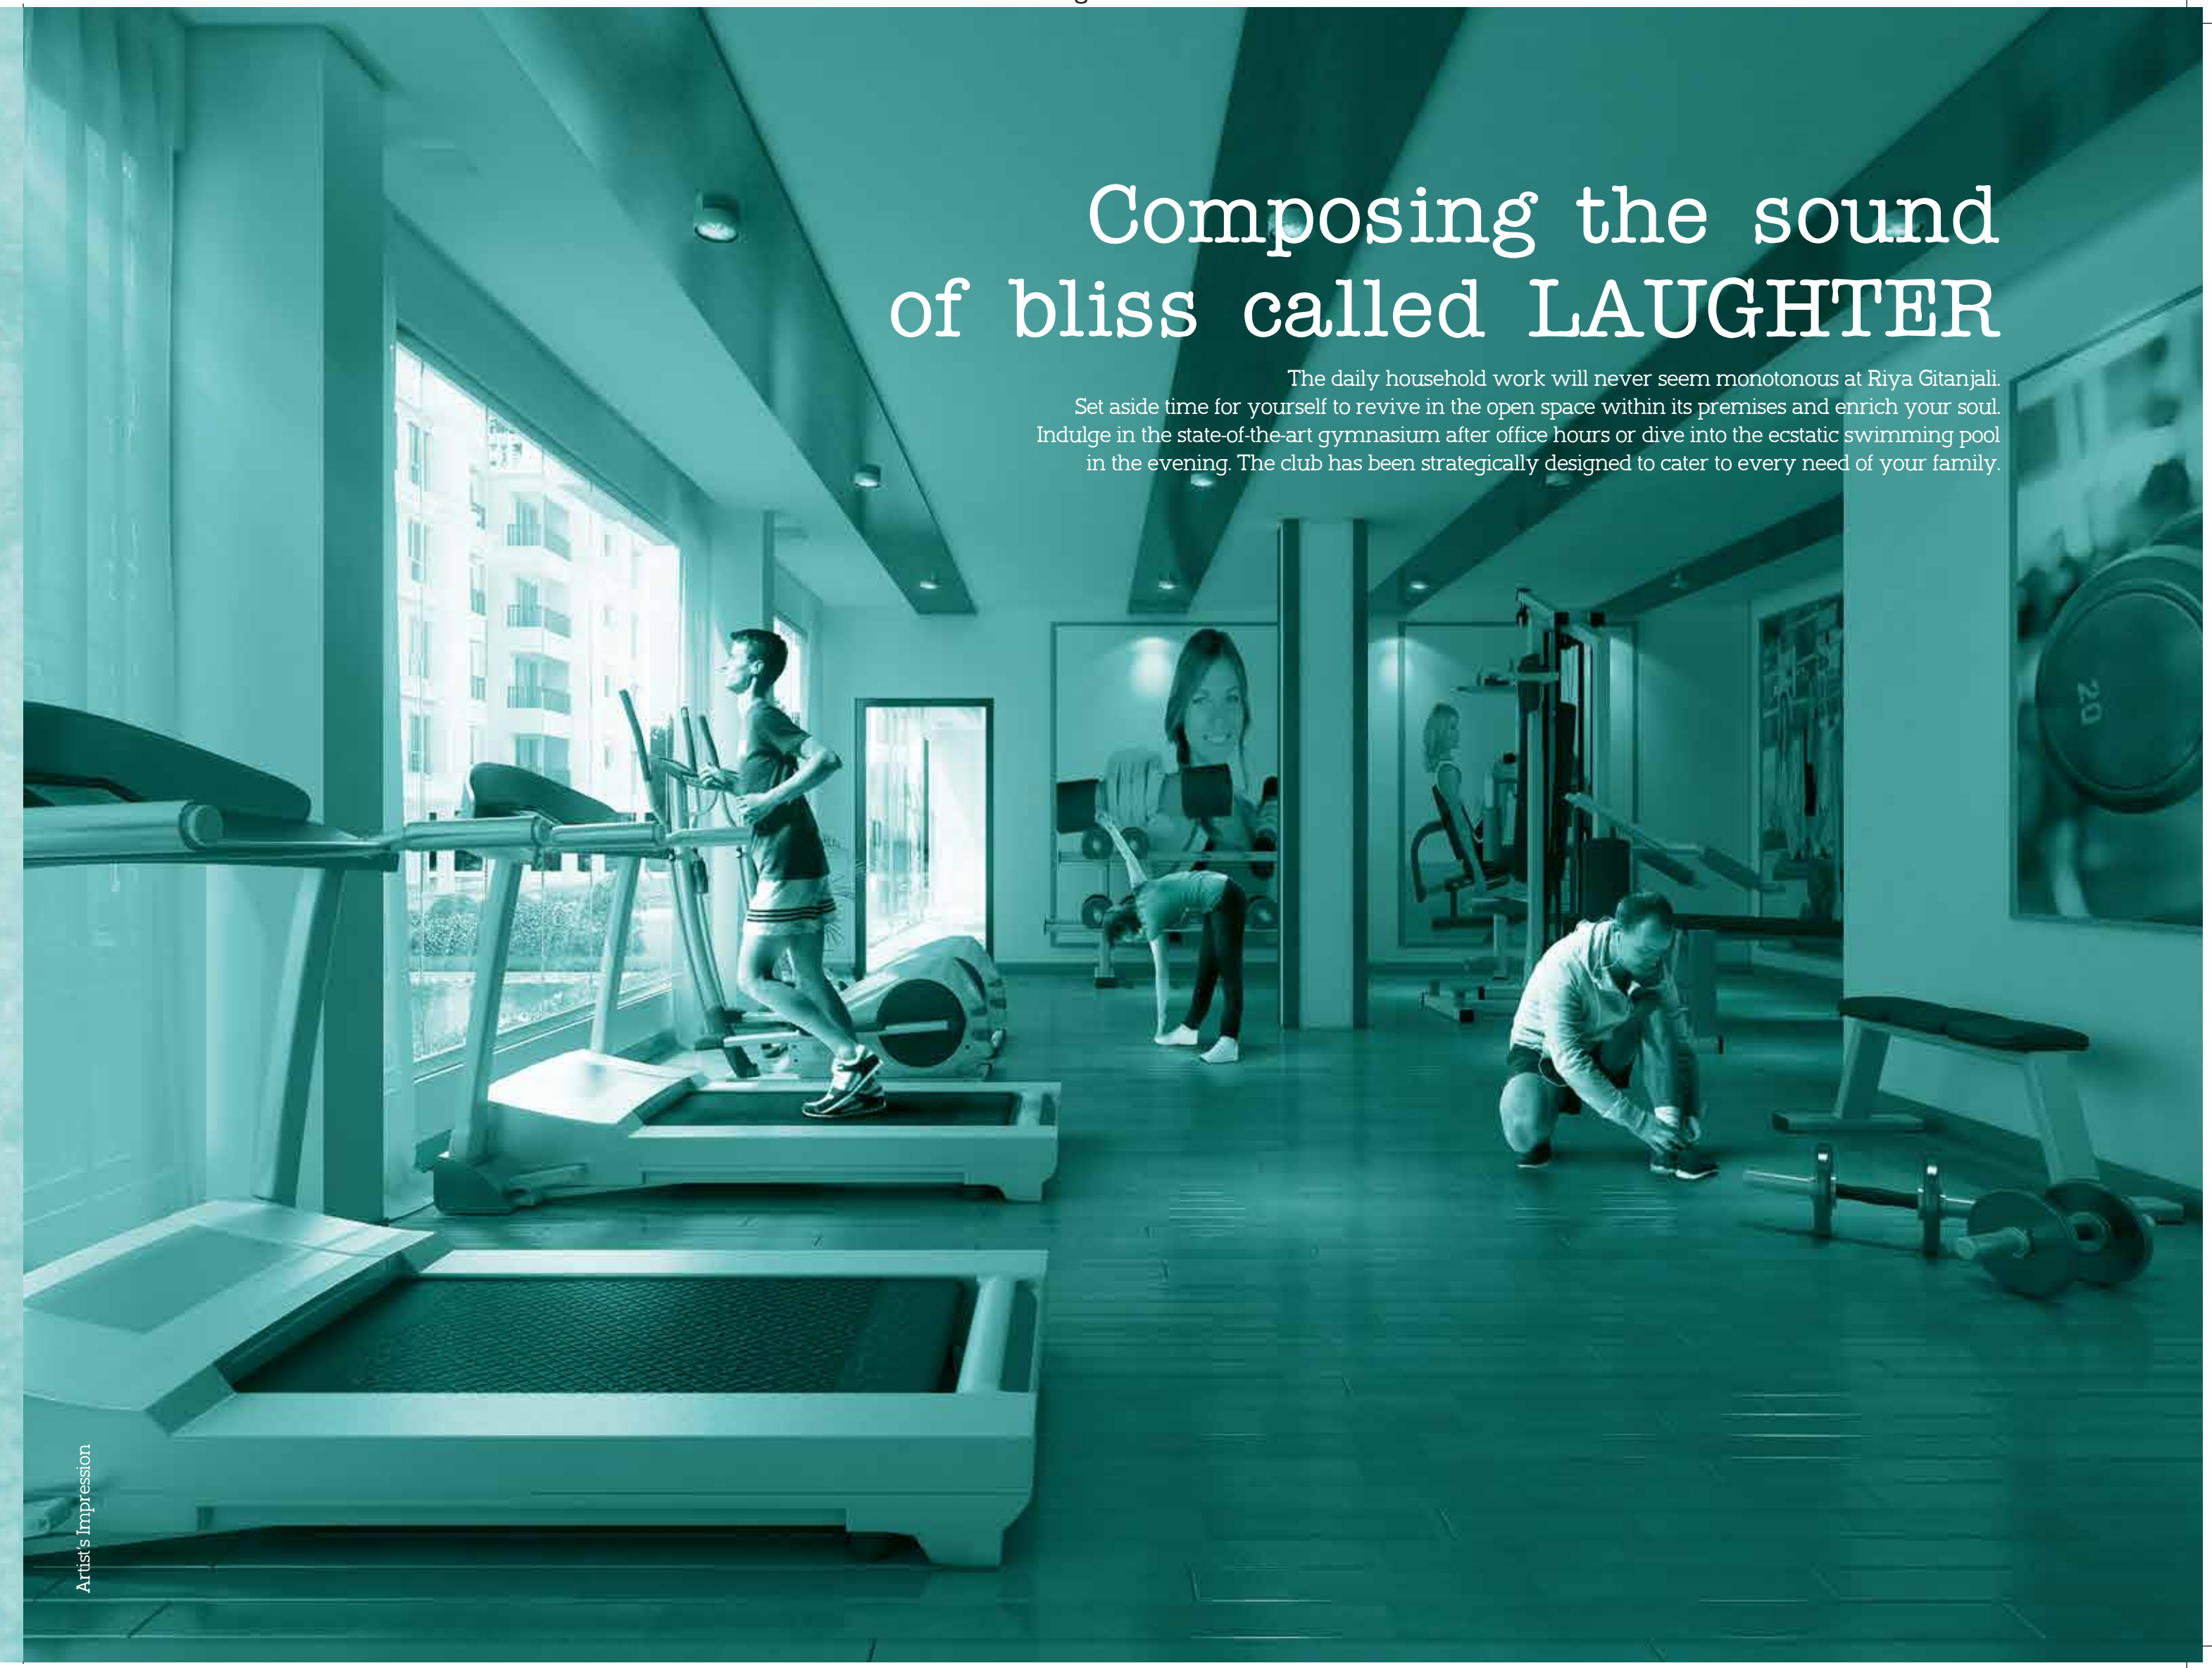

Aha, e ki anondo!
Hridoye dehe ghuchaley momo shokol bondho.

আহা, এ কি আনন্দ!
হৃদয়ে দেহে ঘুচালে মম সকল বন্ধ।

-RABINDRANATH TAGORE

Composing the sound of bliss called LAUGHTER

The daily household work will never seem monotonous at Riya Gitanjali. Set aside time for yourself to revive in the open space within its premises and enrich your soul. Indulge in the state-of-the-art gymnasium after office hours or dive into the ecstatic swimming pool in the evening. The club has been strategically designed to cater to every need of your family.