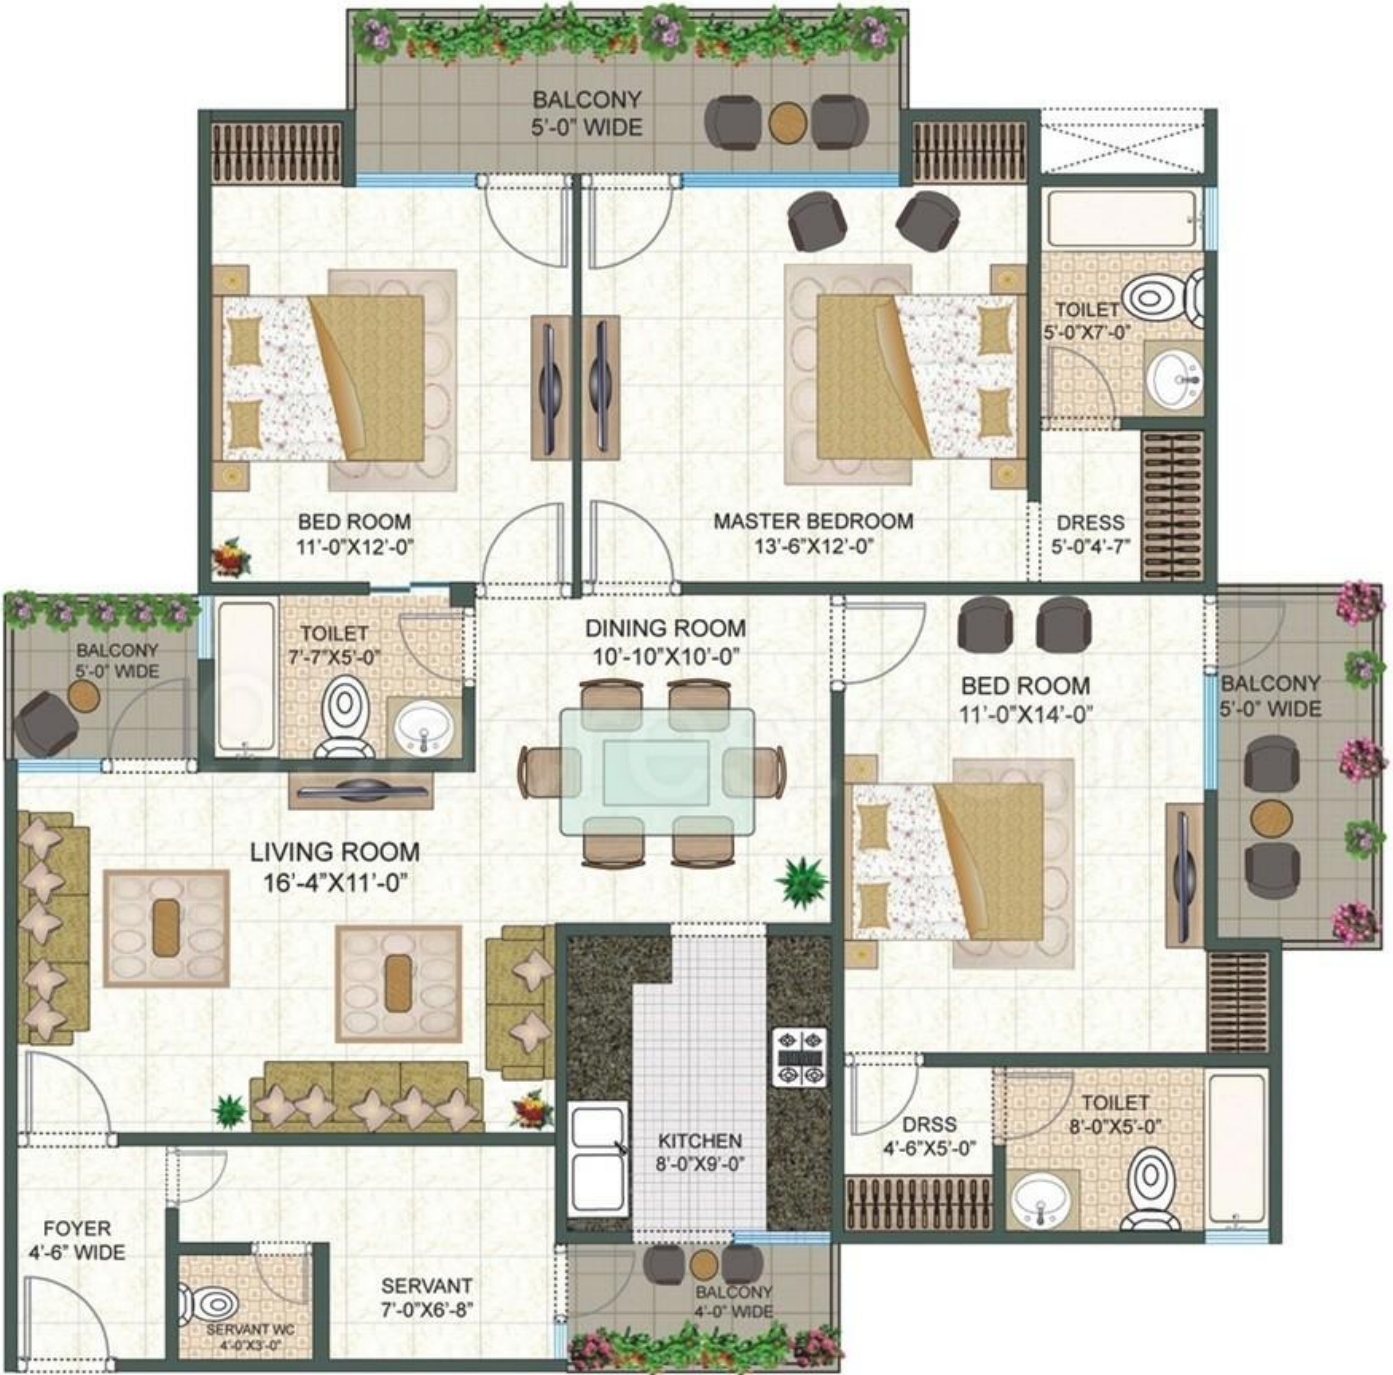

ENTRY

  
 ENTRY

# Site Plan

## LEGEND

- 1- Swimming Pool
- 2- Basketball Court
- 3- Half Basket Ball Court
- 4- Internal Road
- 5- Kids Play Area
- 6- Pathway
- 7- Water Body
- 8- Entry
- 9- Parking

	20HK + 2TOILET	1170 sq.ft
	38HK + 2TOILET	1492 sq.ft
	38HK + 3TOILET + SERVANT	1629 sq.ft