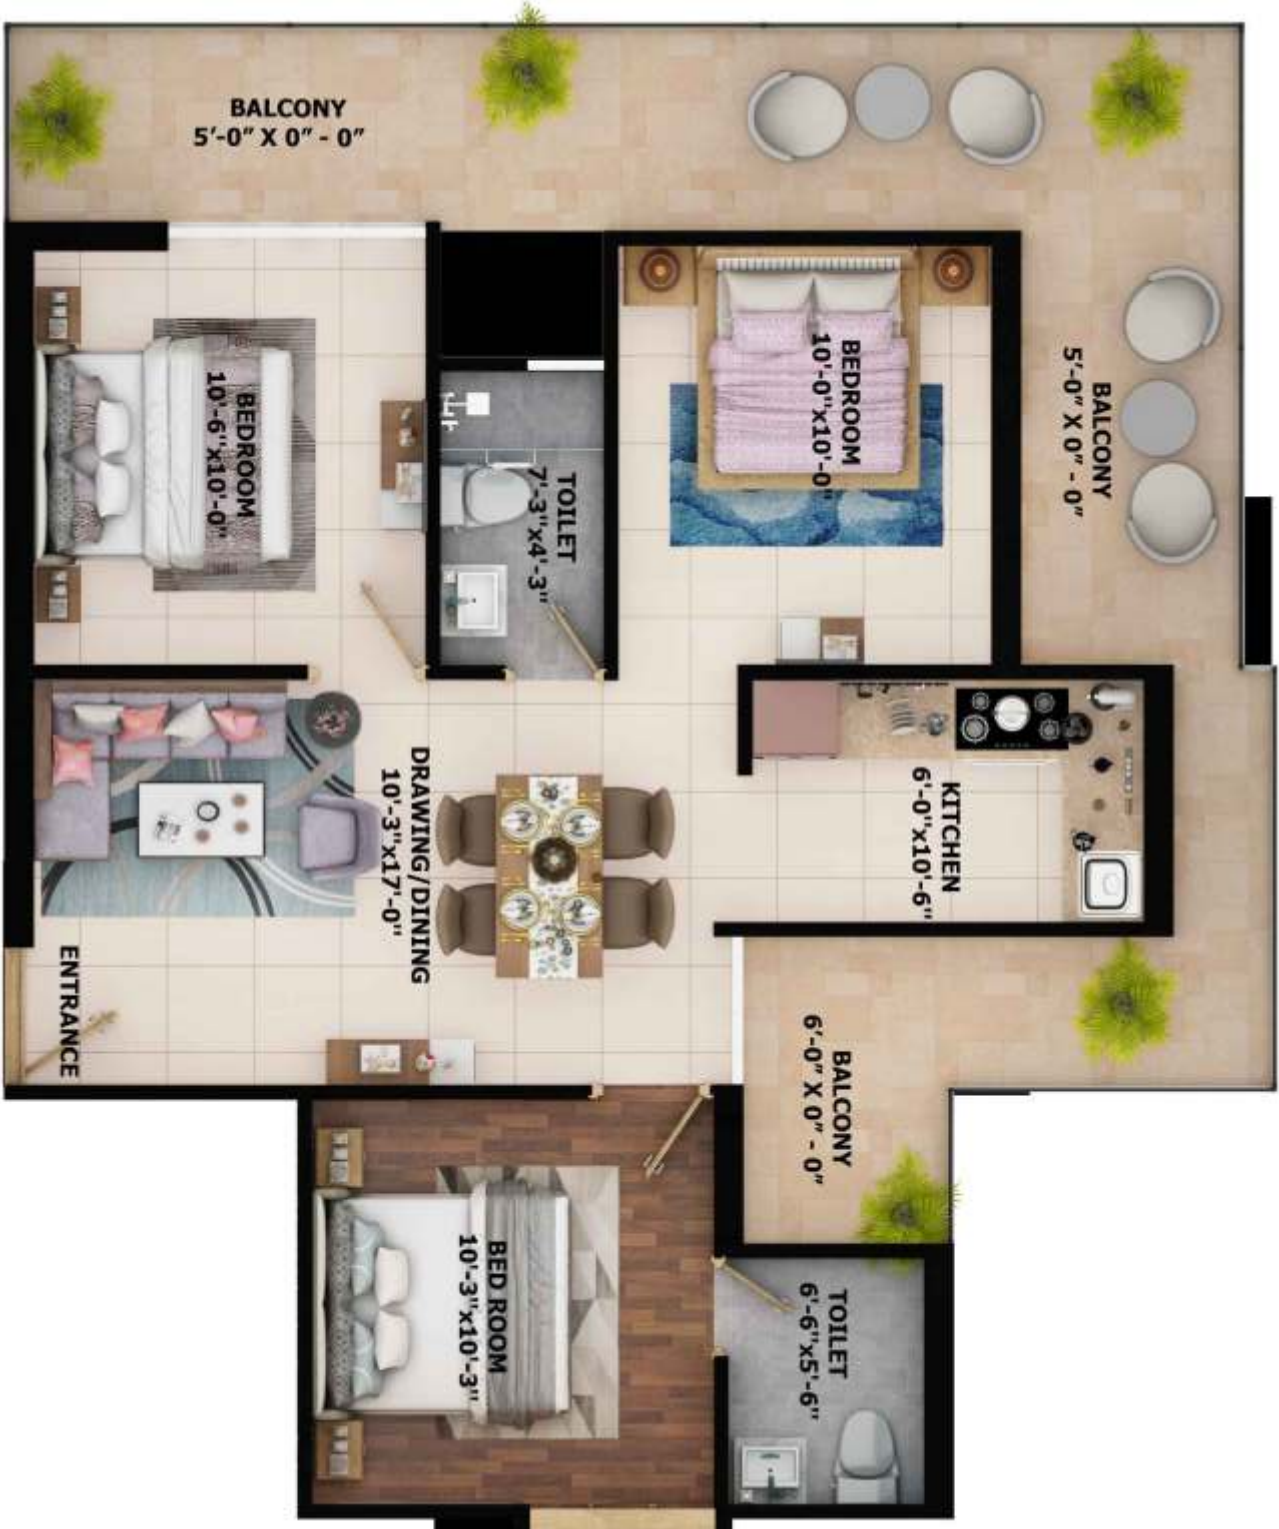

Site Plan

Floor Plan

3 BHK TYPE - 1

CARPET AREA - 56.848 SQ.MTR.

BALCONY AREA - 18.58 SQ.MTR.

Floor Plan

3 BHK TYPE - 2
CARPET AREA - 56.72 SQ.MTR.
BALCONY AREA - 27.87 SQ.MTR.

Floor Plan

2 BHK TYPE - 3
CARPET AREA - 43.838 SQ.MTR.
BALCONY AREA - 18.58 SQ.MTR.

Floor Plan

1 BHK TYPE - 5
CARPET AREA - 30.35 SQ.MTR.
BALCONY AREA - 9.01 SQ.MTR.