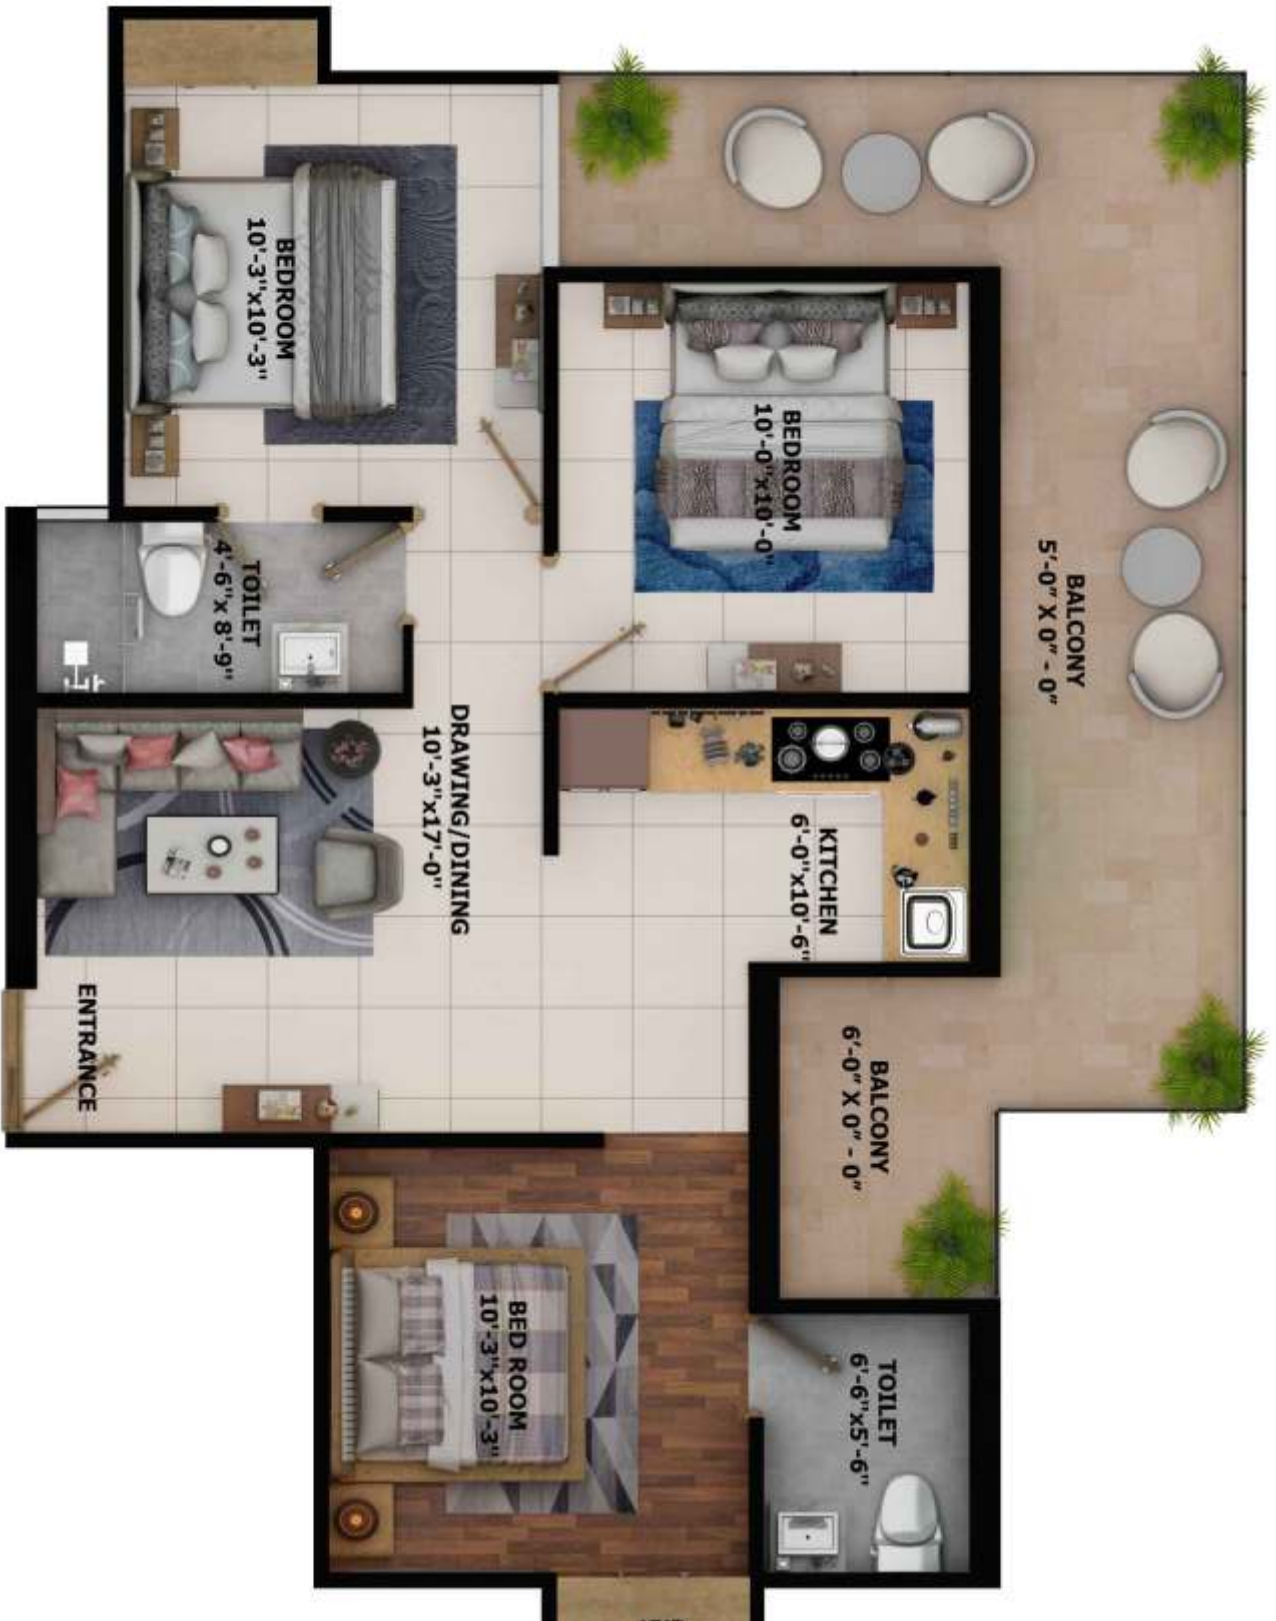

Site Plan

Floor Plan

3 BHK TYPE - 1

CARPET AREA - 56.848 SQ.MTR.

BALCONY AREA - 18.58 SQ.MTR.

Floor Plan

3 BHK TYPE - 2
CARPET AREA - 56.72 SQ.MTR.
BALCONY AREA - 27.87 SQ.MTR.

Floor Plan

2 BHK TYPE - 3
CARPET AREA - 43.838 SQ.MTR.
BALCONY AREA - 18.58 SQ.MTR.

Floor Plan

1 BHK TYPE - 5
CARPET AREA - 30.35 SQ.MTR.
BALCONY AREA - 9.01 SQ.MTR.