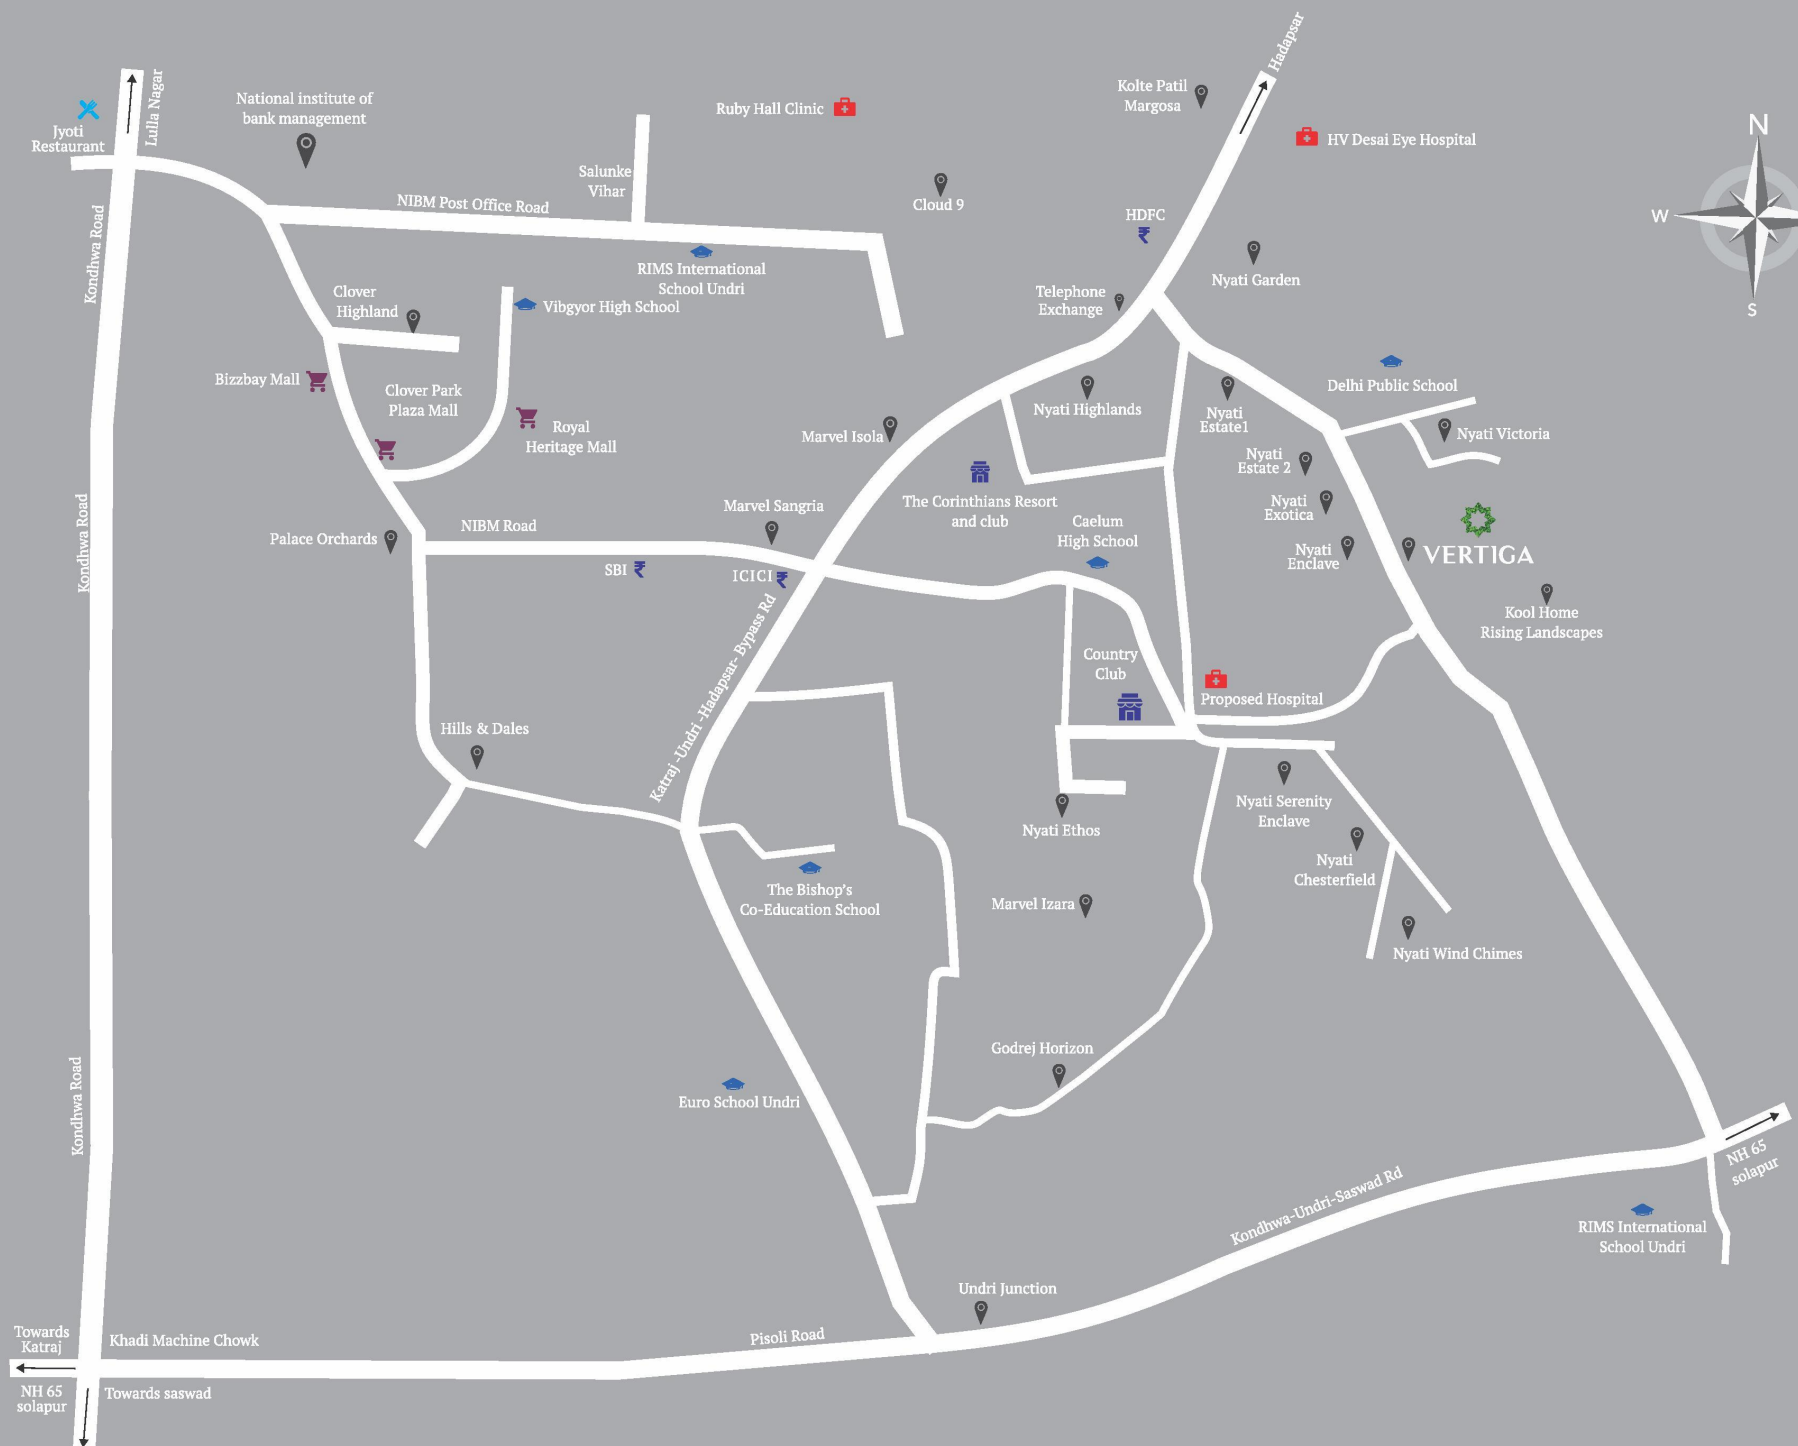

Towards Katraj  
←  
NH 65 solapur  
←  
Towards saswad

NH 65 solapur  
→

Jyoti Restaurant  
↑  
Lulla Nagar

Kondhwa Road

Kondhwa Road

Kondhwa Road

Khadi Machine Chowk

National institute of bank management

The Bishop's Co-Education School

Marvel Izara

Godrej Horizon

Euro School Undri

Undri Junction

Kondhwa-Undri-Saswad Rd

RIMS International School Undri

Pisoli Road