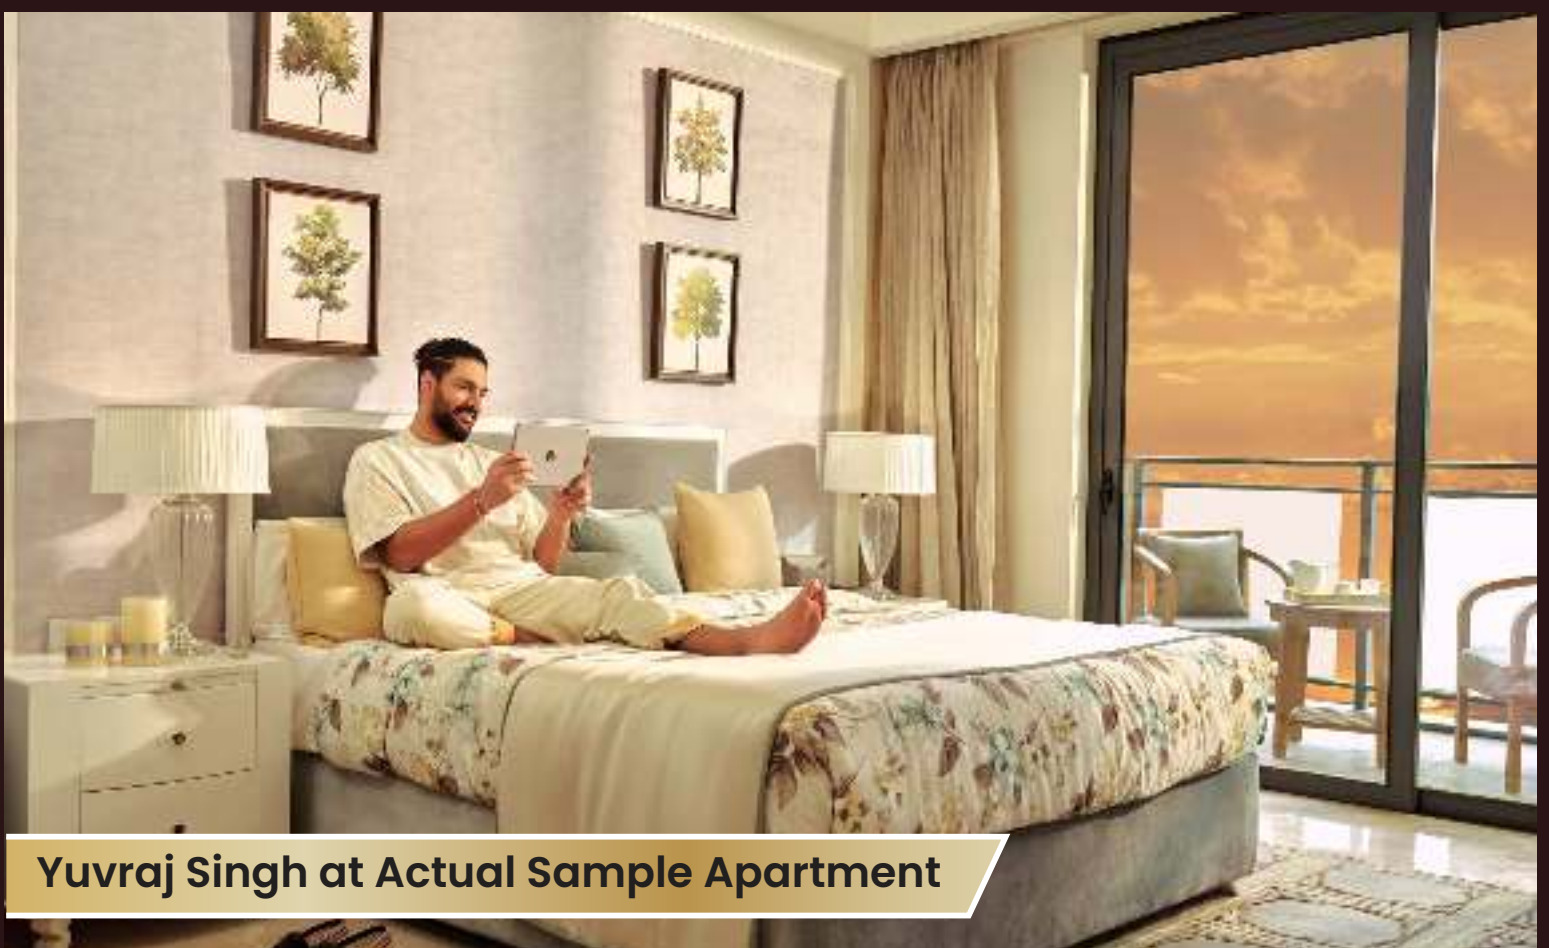

Yuvraj Singh at Actual Sample Apartment