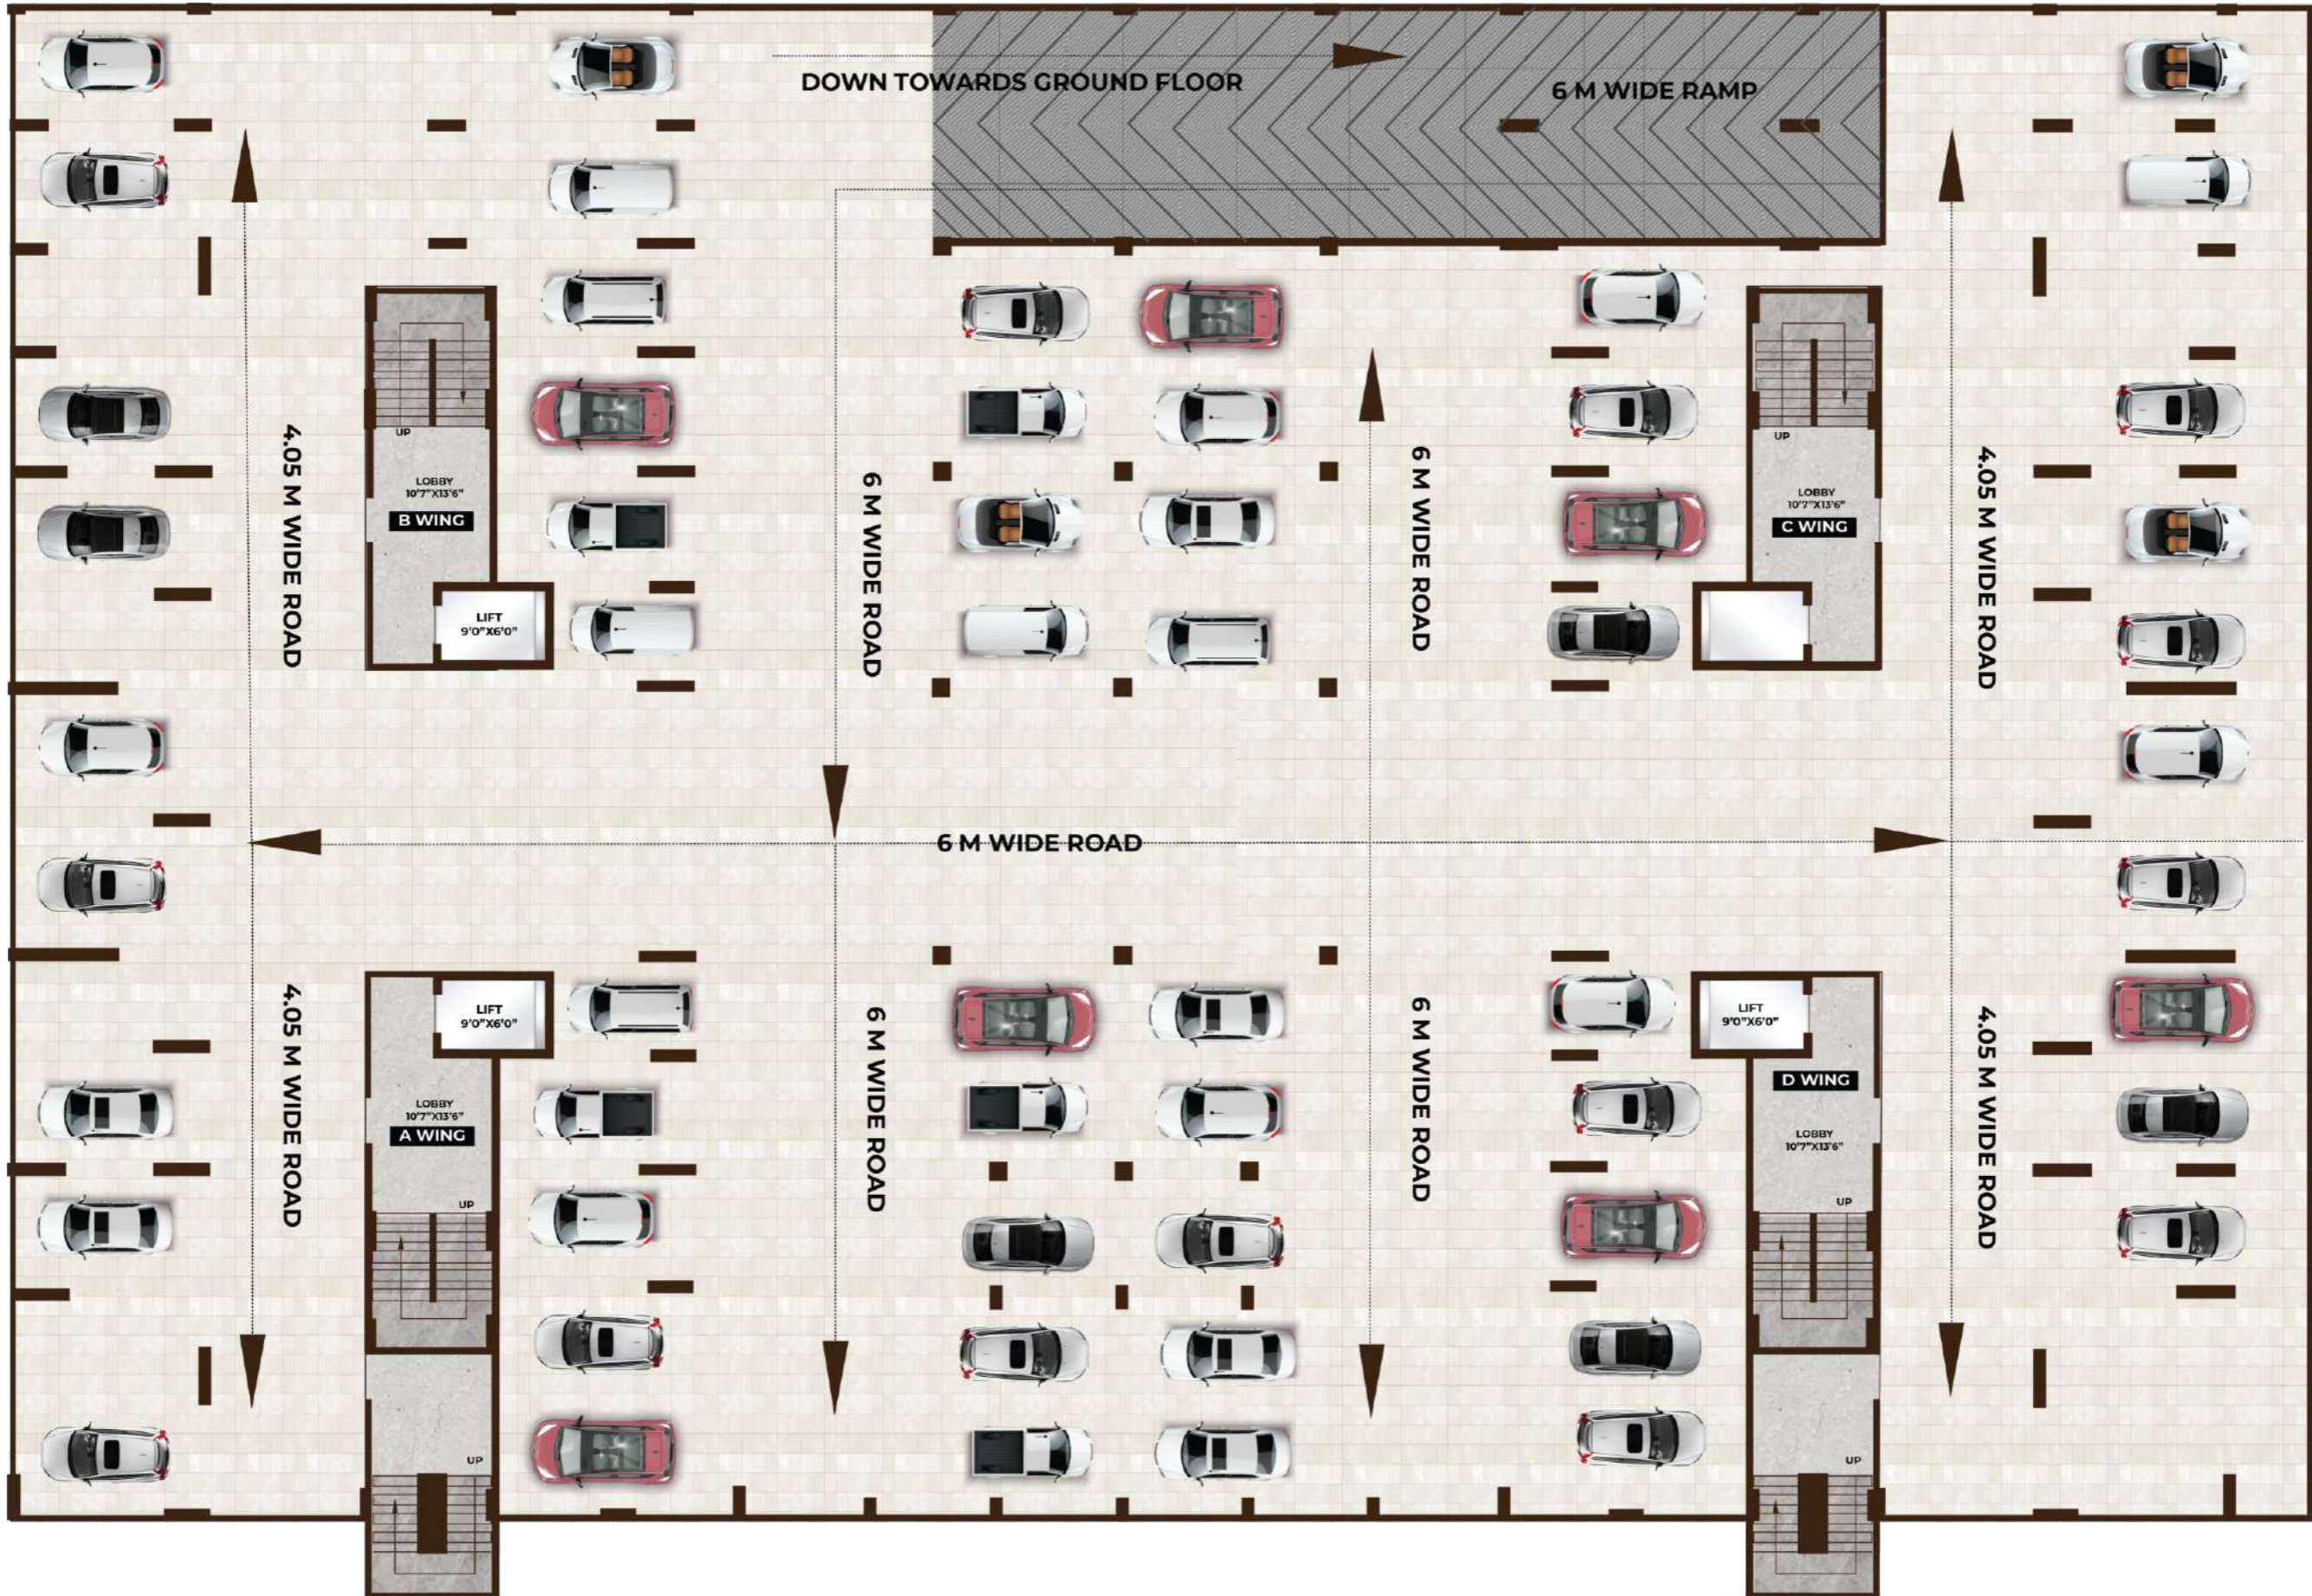

## SPECIAL AMENITIES

- Ganapati Temple
- Multipurpose Hall
- Children Play area
- Podium Terrace Garden
- Society Office
- Conference Room
- Creche
- Green Gym
- Fitness Center (Gym)
- Cardio Section
- C.C.T.V. Camera's All over Campus
- Security Cabin
- Gazebo
- Water Body
- Seating Area
- Indoor Play Area
- Carrom
- Chess
- Foosball
- Pool Table
- Table Tennis
- Two Borewell
- Meditation Area
- Guest Parking
- Allotted Parking for each Flat (Basement, Ground & First Floor)
- Solar Paneling for Common Electrification
- Vastu Compliant Project
- Secured Entrance Gate
- Driver Room
- Fire Safety Provision According to Safety Norms
- Four Branded lifts
- Battery / Generator Backup for lift
- Rainwater Harvesting
- Refuge Room at Seventh Floor
- Video Door Phone / Intercom

**GROUND PARKING FLOOR PLAN**

9 M WIDE ROAD

9 M WIDE ROAD

18 M WIDE ROAD

# BASEMENT PARKING

# FIRST FLOOR PLAN