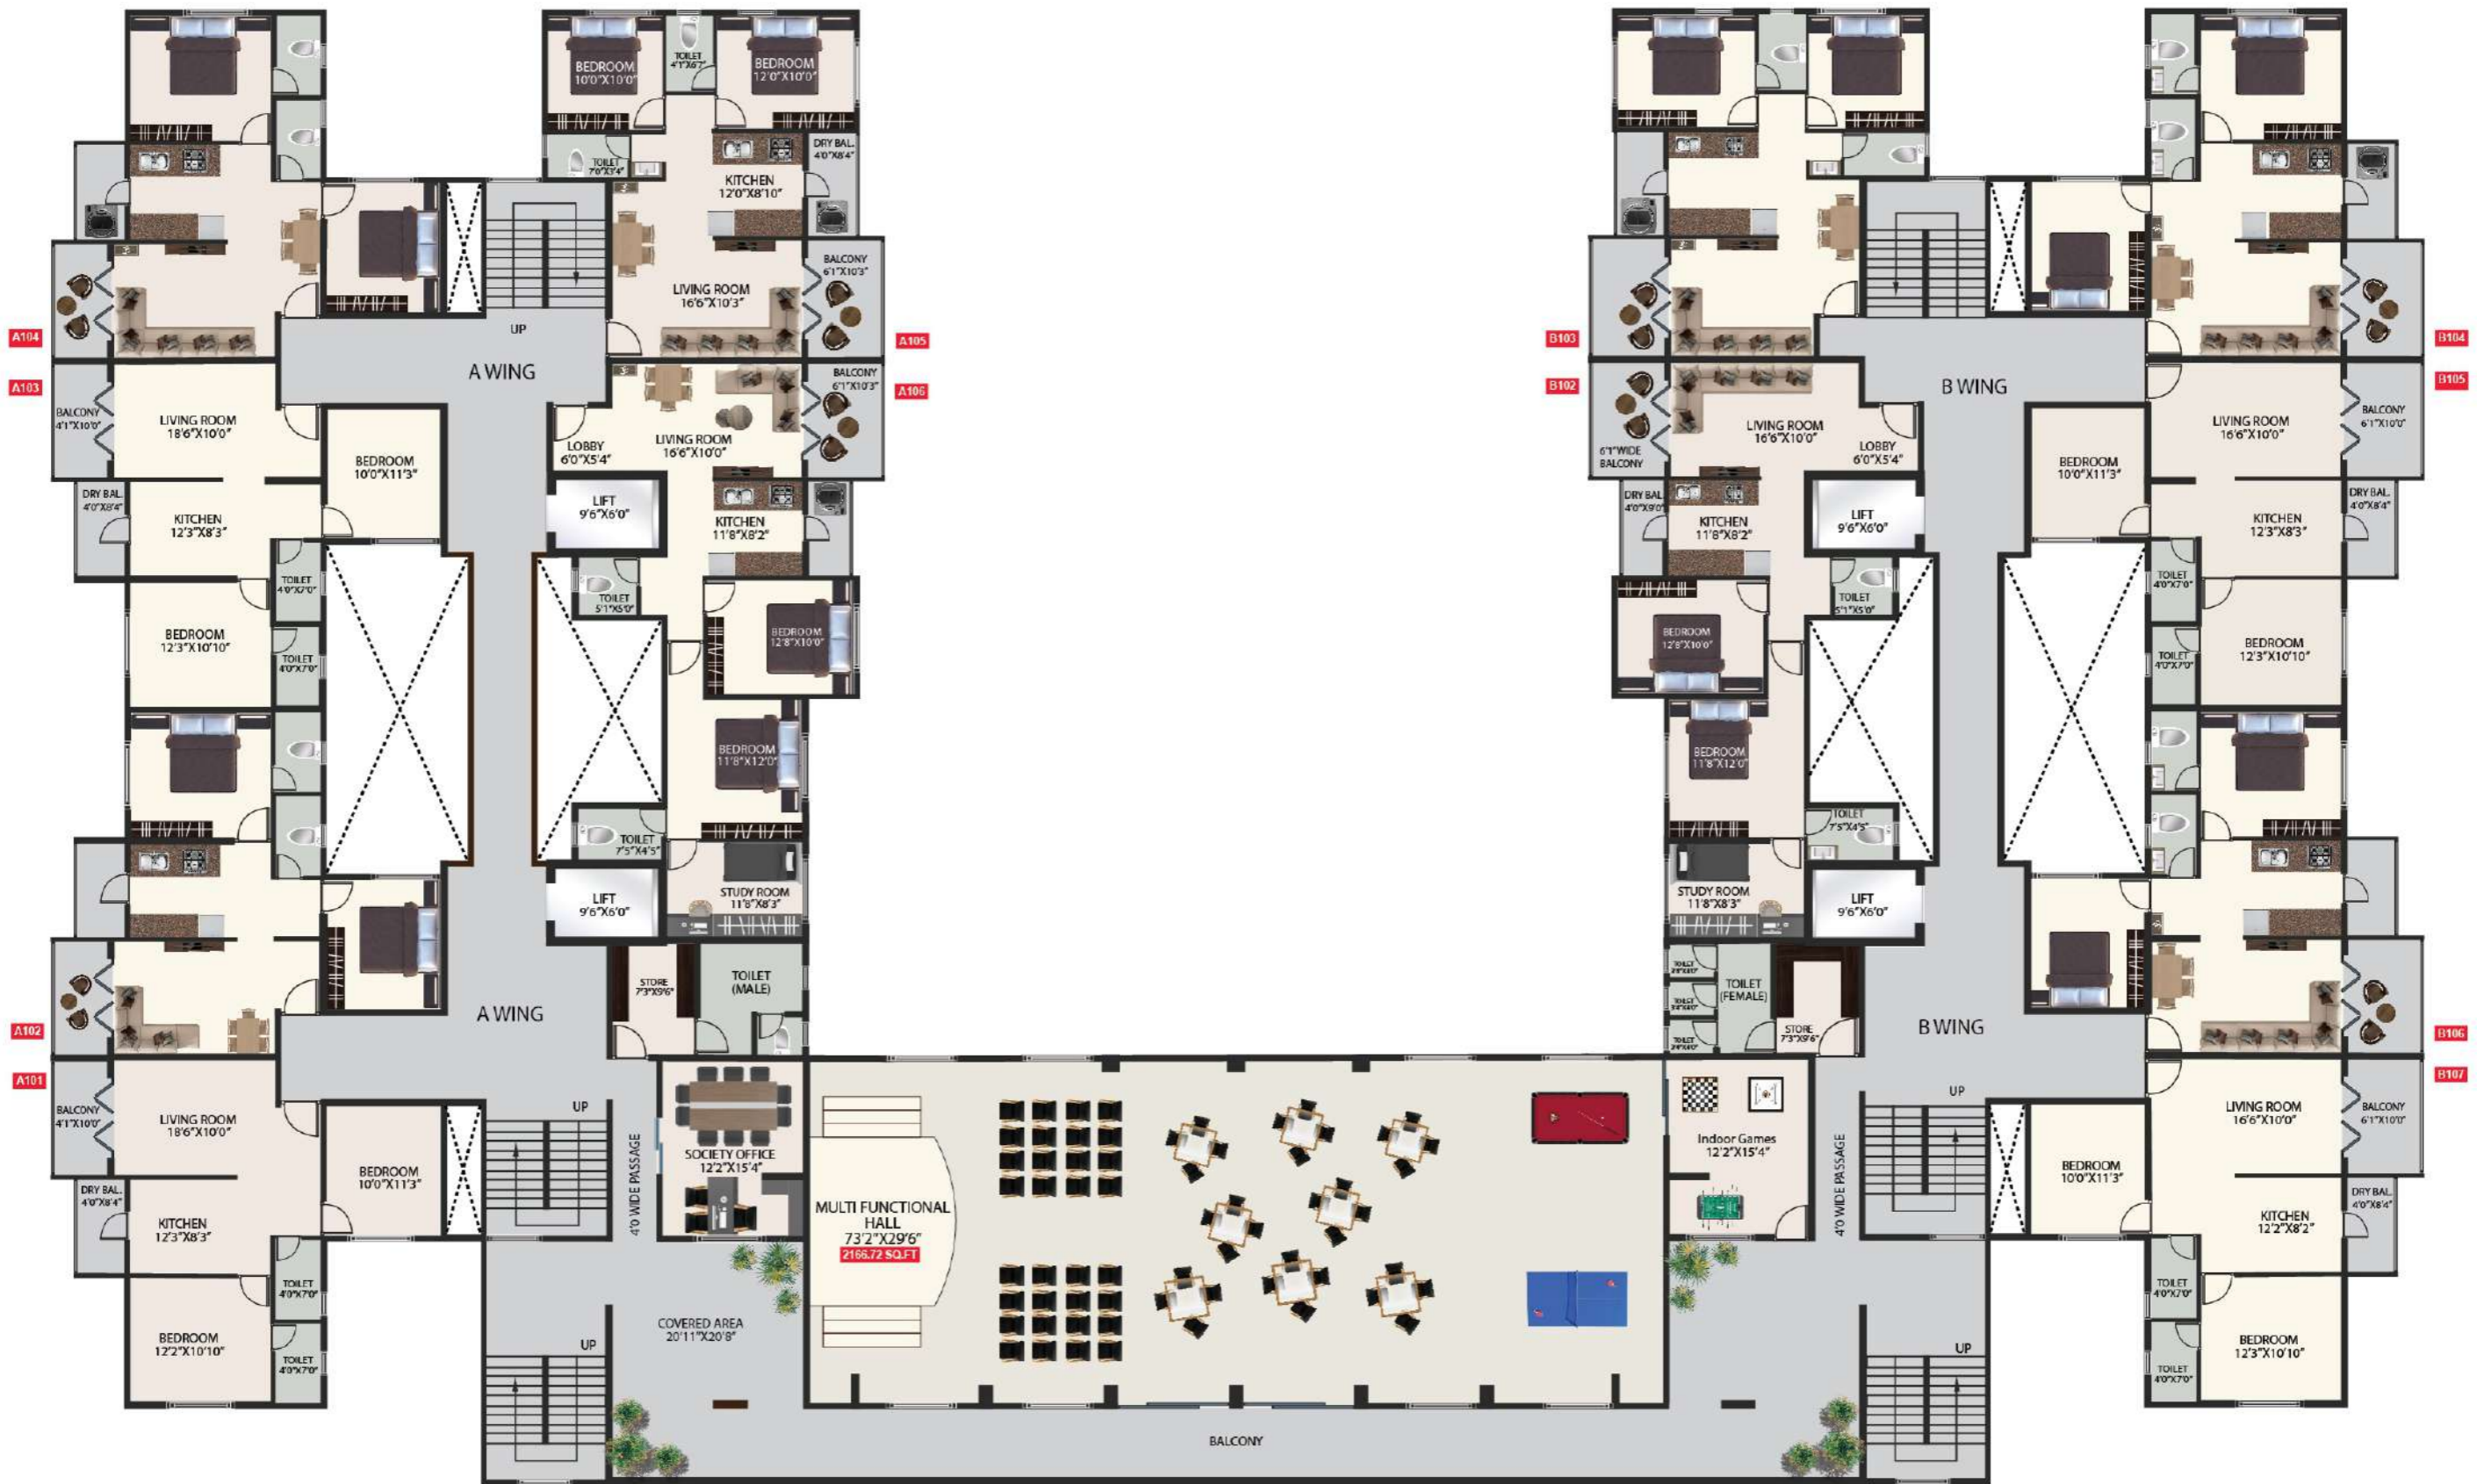

## SPECIAL AMENITIES

- Ganapati Temple
- Multipurpose Hall
- Children Play area
- Podium Terrace Garden
- Society Office
- Conference Room
- Creche
- Green Gym
- Fitness Center (Gym)
- Cardio Section
- C.C.T.V. Camera's All over Campus
- Security Cabin
- Gazebo
- Water Body
- Seating Area
- Indoor Play Area
- Carrom
- Chess
- Foosball
- Pool Table
- Table Tennis
- Two Borewell
- Meditation Area
- Guest Parking
- Allotted Parking for each Flat (Basement, Ground & First Floor)
- Solar Paneling for Common Electrification
- Vastu Compliant Project
- Secured Entrance Gate
- Driver Room
- Fire Safety Provision According to Safety Norms
- Four Branded lifts
- Battery / Generator Backup for lift
- Rainwater Harvesting
- Refuge Room at Seventh Floor
- Video Door Phone / Intercom

**GROUND PARKING FLOOR PLAN**

9 M WIDE ROAD

9 M WIDE ROAD

18 M WIDE ROAD

# BASEMENT PARKING

# FIRST FLOOR PLAN