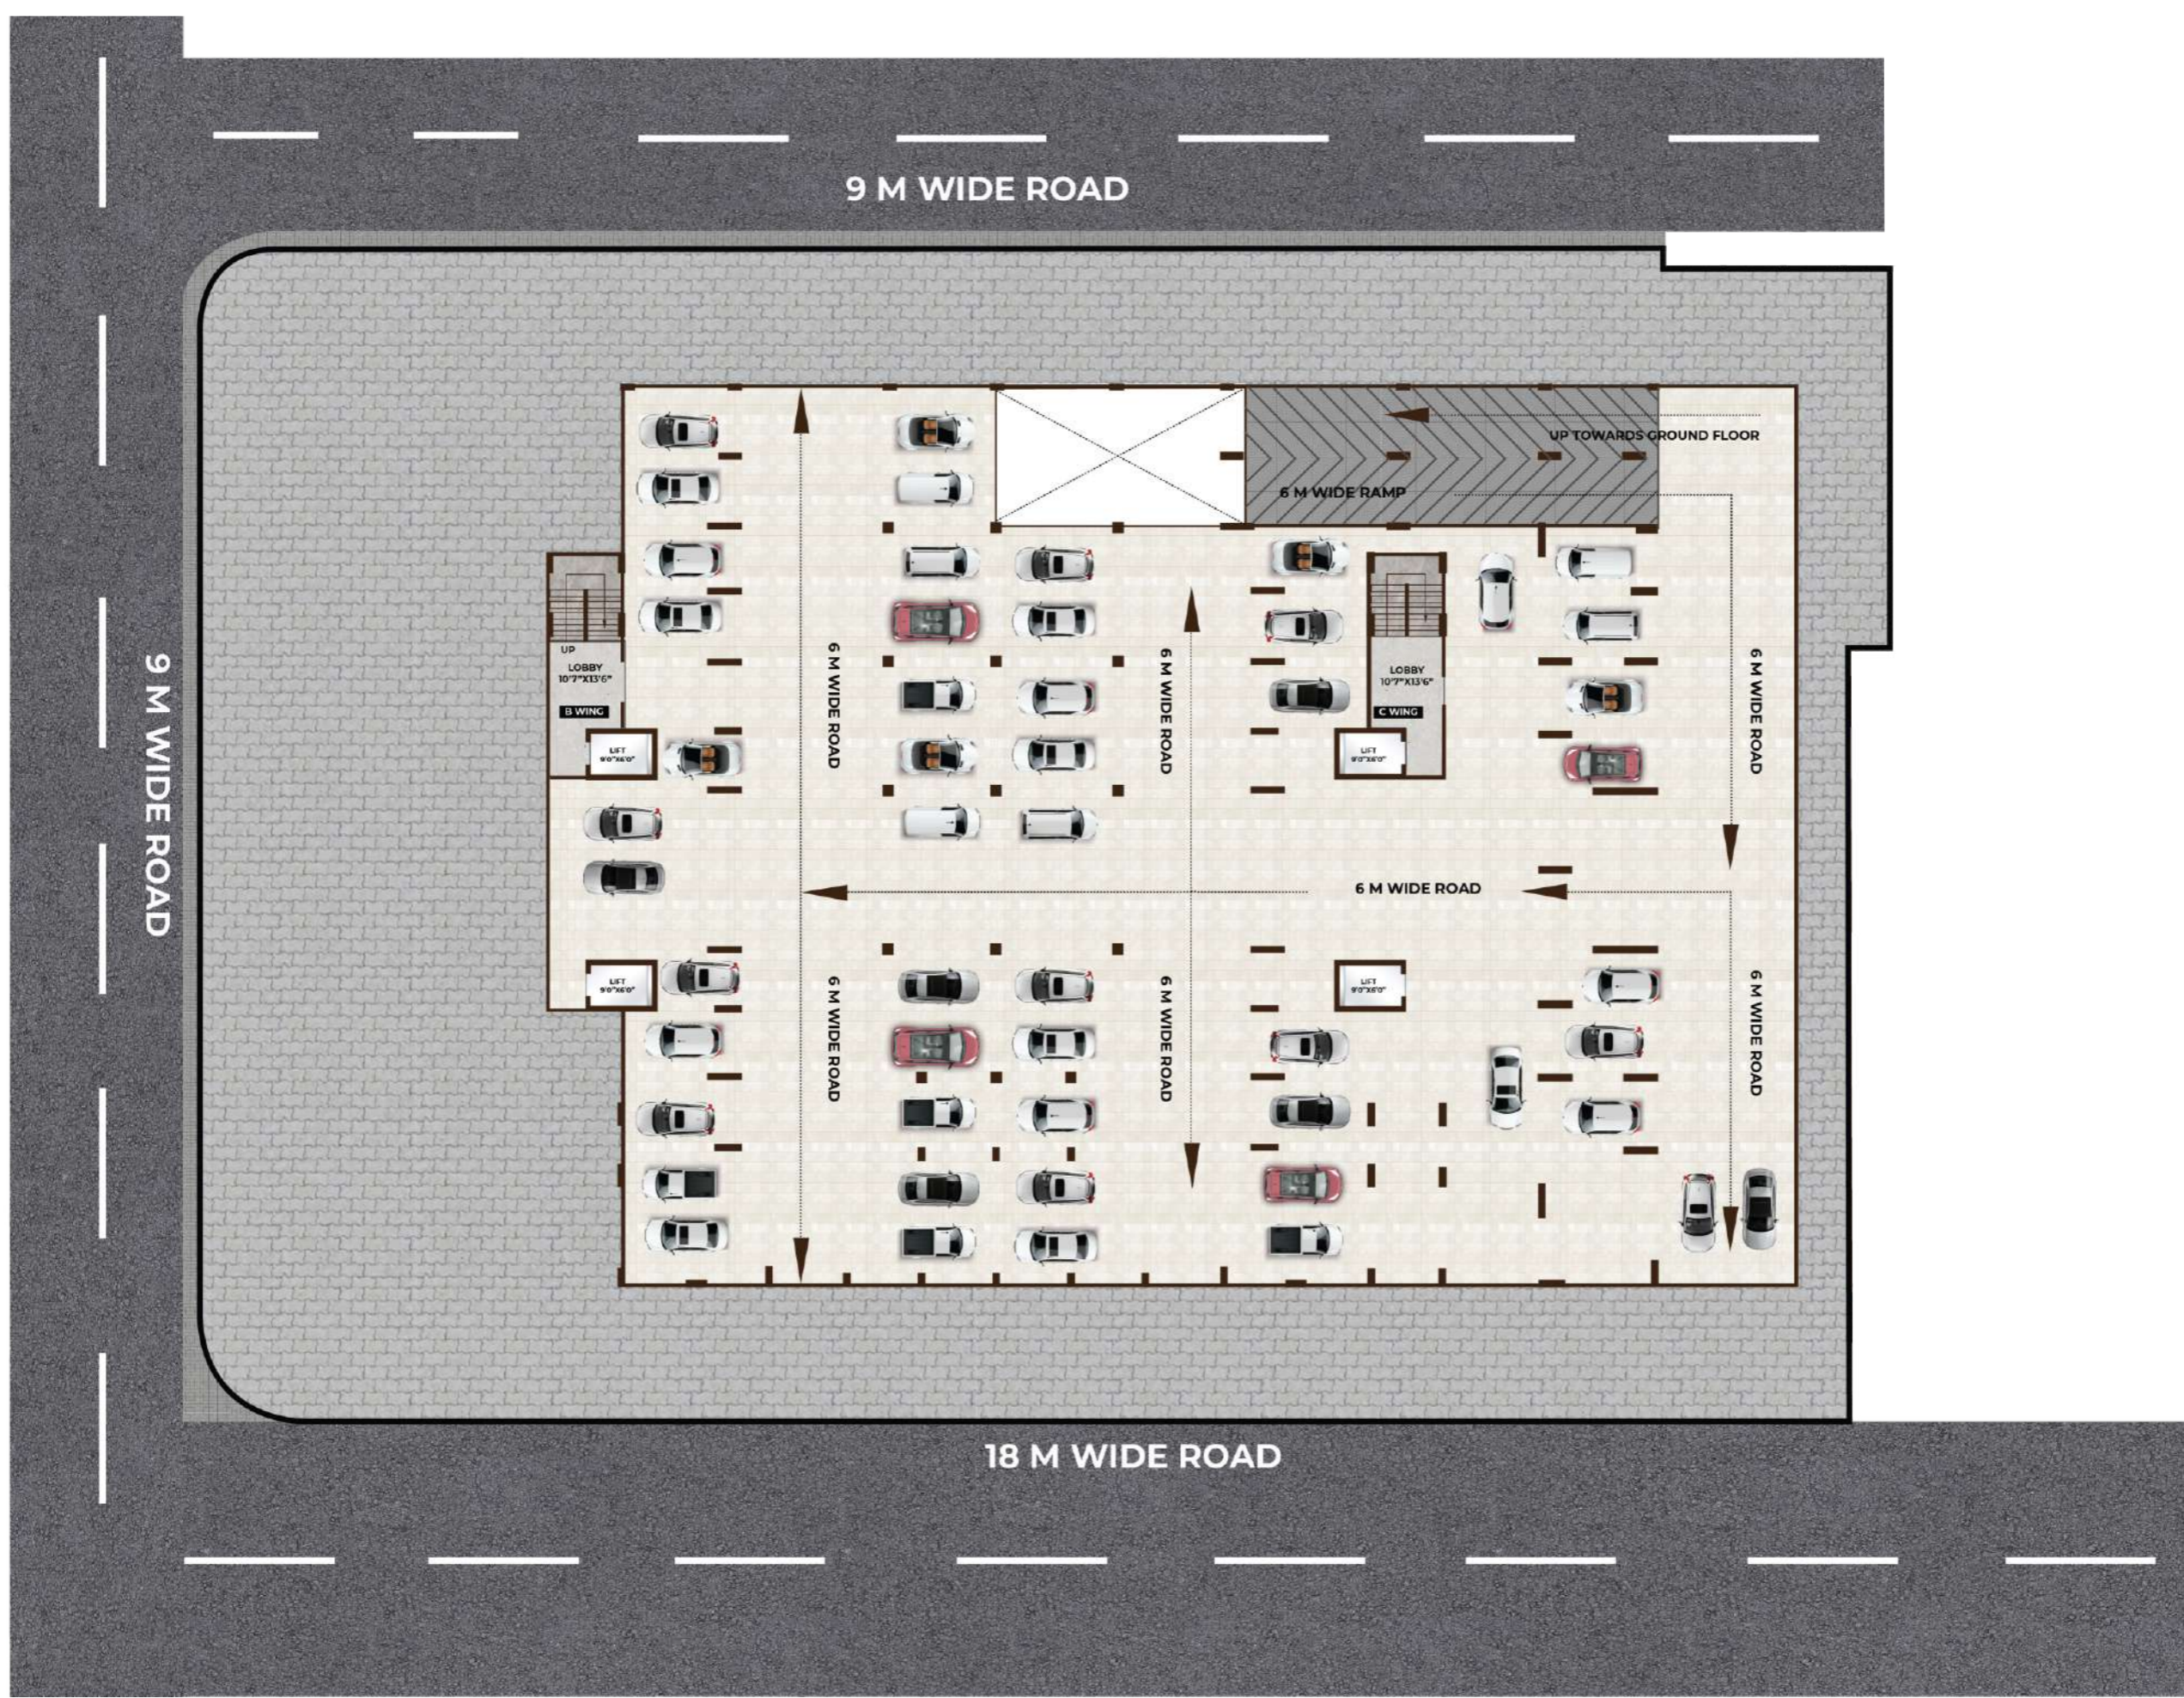

## SPECIAL AMENITIES

- Ganapati Temple
- Multipurpose Hall
- Children Play area
- Podium Terrace Garden
- Society Office
- Conference Room
- Creche
- Green Gym
- Fitness Center (Gym)
- Cardio Section
- C.C.T.V. Camera's All over Campus
- Security Cabin
- Gazebo
- Water Body
- Seating Area
- Indoor Play Area
- Carrom
- Chess
- Foosball
- Pool Table
- Table Tennis
- Two Borewell
- Meditation Area
- Guest Parking
- Allotted Parking for each Flat (Basement, Ground & First Floor)
- Solar Paneling for Common Electrification
- Vastu Compliant Project
- Secured Entrance Gate
- Driver Room
- Fire Safety Provision According to Safety Norms
- Four Branded lifts
- Battery / Generator Backup for lift
- Rainwater Harvesting
- Refuge Room at Seventh Floor
- Video Door Phone / Intercom

**GROUND PARKING FLOOR PLAN**

9 M WIDE ROAD

9 M WIDE ROAD

18 M WIDE ROAD

# BASEMENT PARKING

# PODIUM PARKING