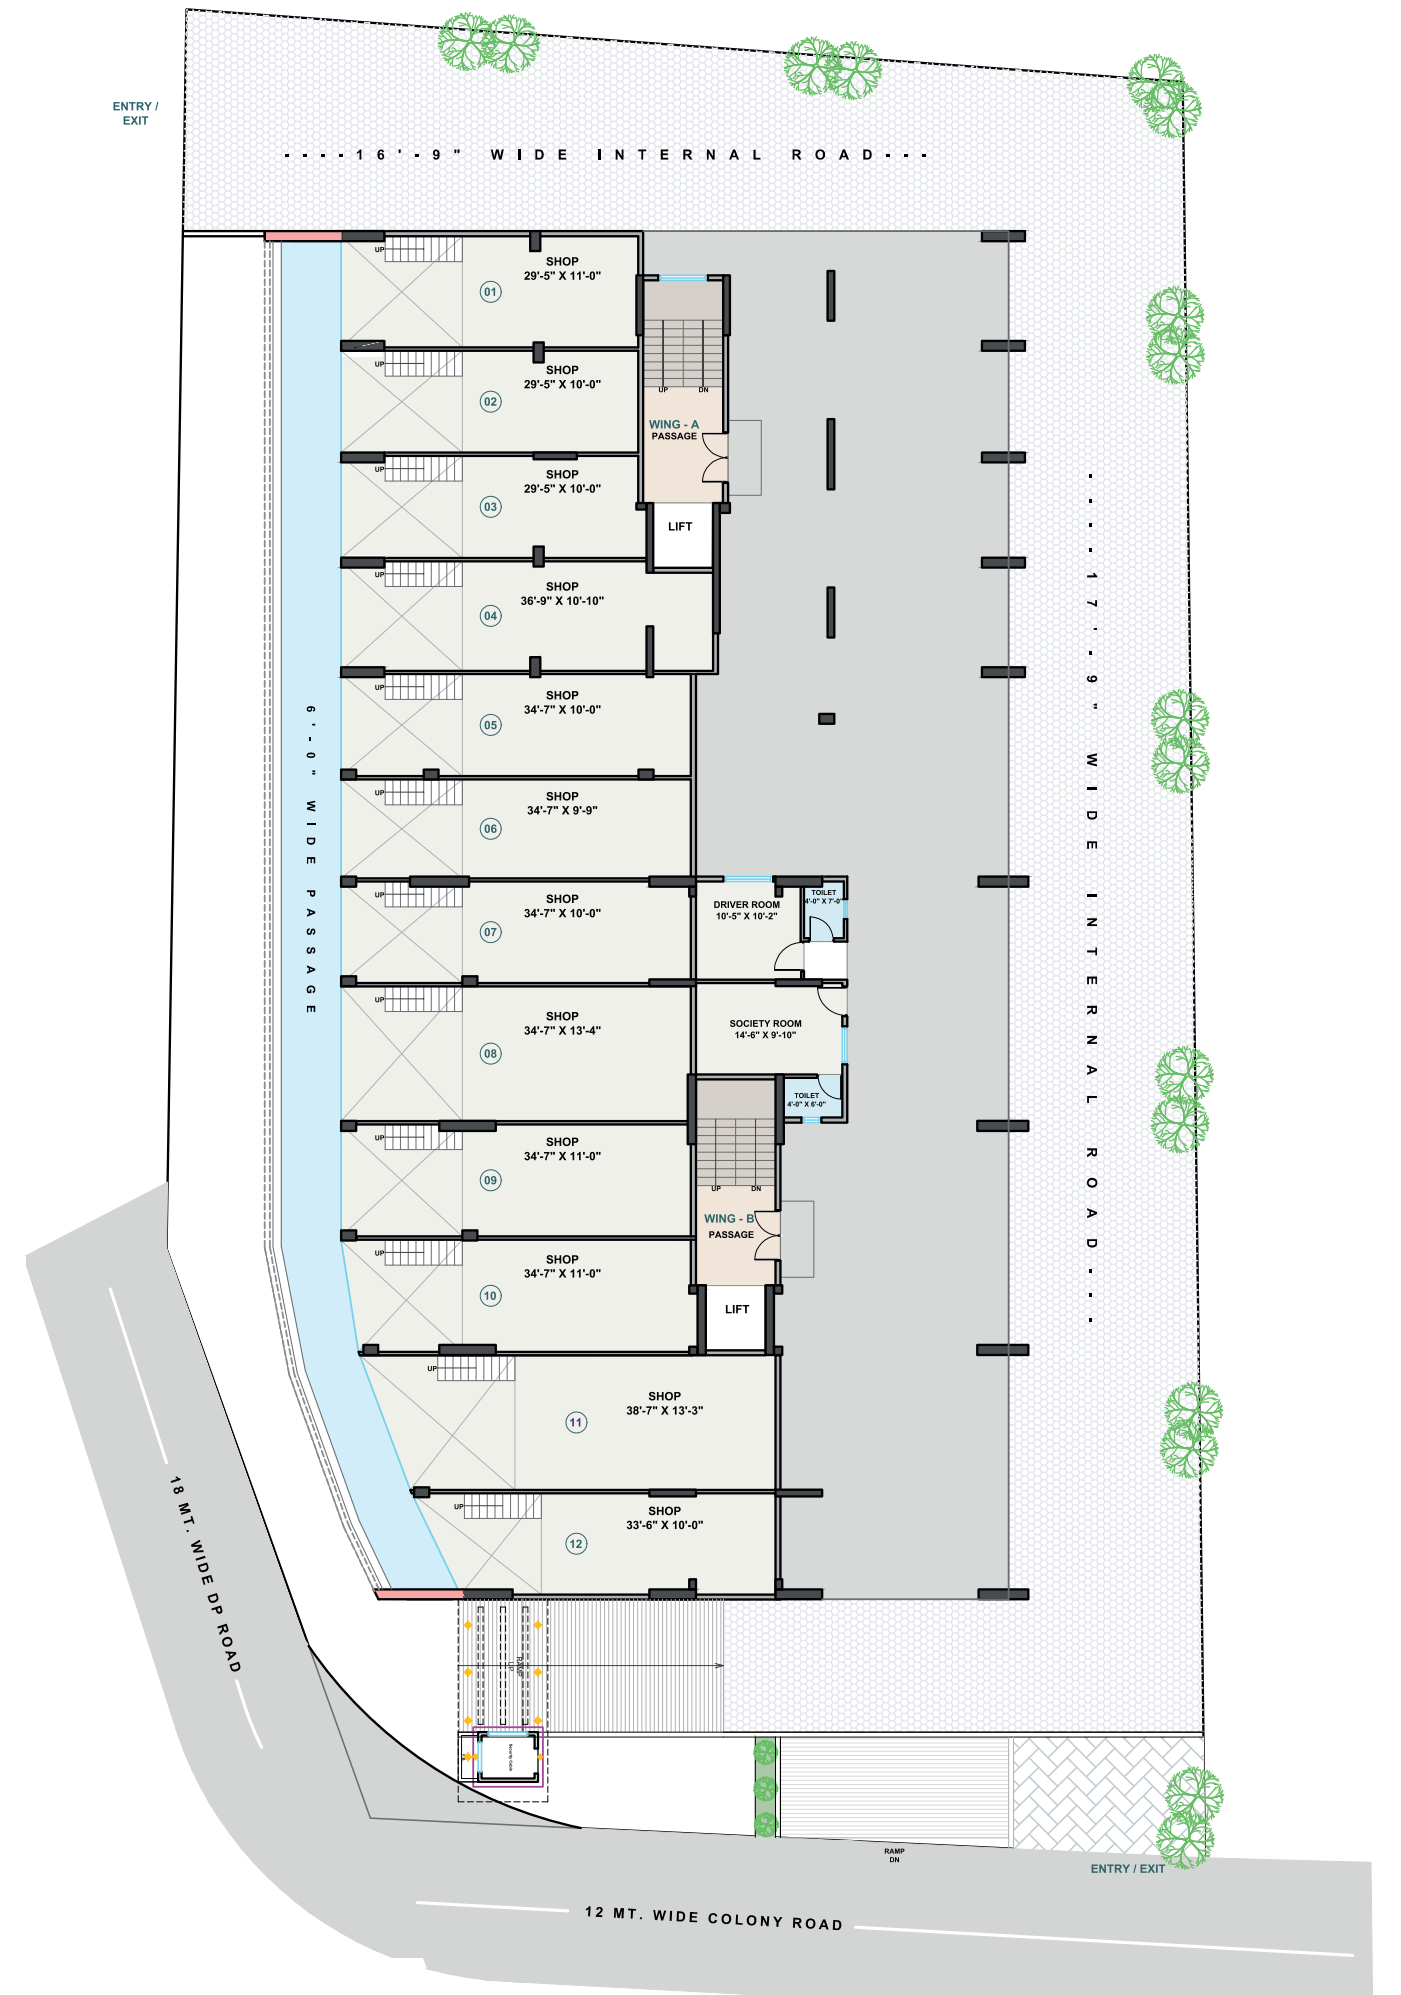

Lift with
Battery Backup

Jaquar
Bath Fittings

Solar
Panels

Seating
Area

Yoga &
Meditation Deck

Landscape
Terrace Garden

Prime Spot for Businesses

The ground floor commercial shops are thoughtfully positioned for maximum visibility and effortless access. Designed to attract steady footfall and enhance your brand presence.

A boutique project

with 56 flats across 7 floors, designed for families who value quality and space.

B - WING TYPICAL
3rd to 7th FLOOR

A - WING TYPICAL
3rd to 7th FLOOR