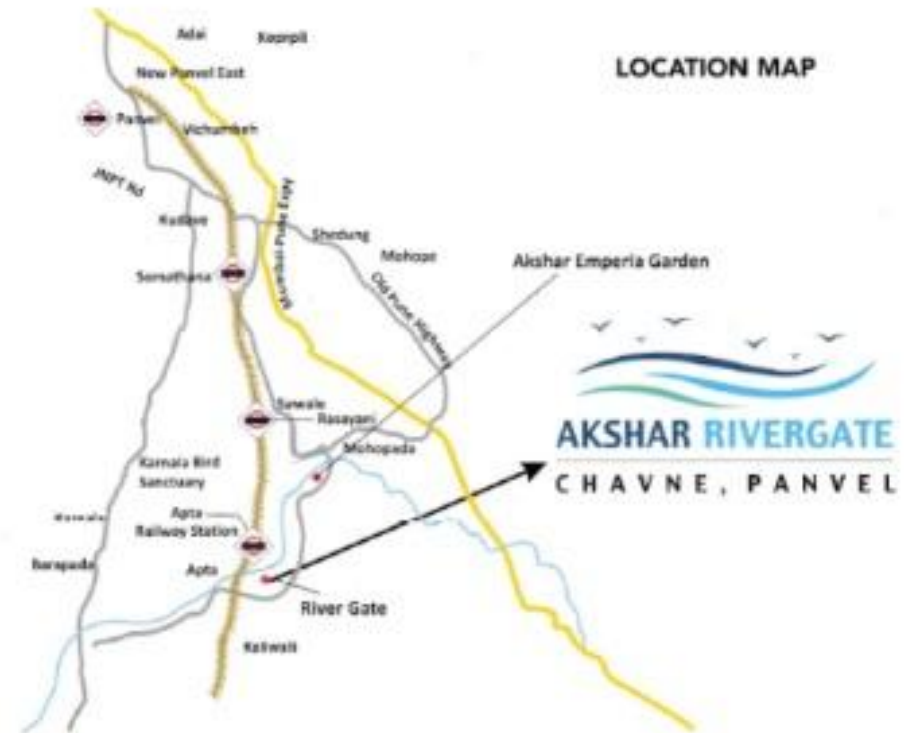

AKSHAR RIVERGATE

CHAVNE, PANVEL

AKSHAR RIVERGATE - PANVEL |
RASAYANI

AKSHAR RIVERGATE

RIVERSIDE VIEWS. SUPERIOR LIFESTYLE. CONVENIENT LOCATION.

Akshar Rivergate – Chavne Panvel presents 1 RK, 1 BHK & 2 BHK Apartments – In a 29 Towers township at Rasayani, close to Panvel. All towers will be 7 Storeys Each.

Enjoy living in the lap of nature, with a host of lifestyle features for wellness & entertainment. Located just 20 minutes from Panvel Railway Station, Akshar Rivergate is conveniently close to all major transport hubs, schools, colleges, hospitals, hotels and banks. Living here will be a pleasure with the unique and rare advantage of a pristine riverside setting. So come to Akshar Rivergate, a haven of peace and luxury, conveniently close to all your everyday needs.

RIVERGATE TOWNSHIP PROJECT FEATURES:

16 Acre Township | 29 Towers of G+7 Storeys Each | 1 RK, 1 BHK & 2 BHK Apartments | Unique Riverside Location | Grand Clubhouse | Swimming Pool & Hi-tech Gym | A Host of Wellness & Entertainment

Master Plan

A LOCATION THAT IS BOTH WELL-CONNECTED AND EXTREMELY CONVENIENT.

PROMINENT LANDMARKS

- Railway Station 20 Minutes
- Mumbai-Pune Expressway 15 Minutes
- Rasayani & Apte Railway Stations 10 Minutes
- Upcoming International Airport 25 Minutes
- Navi Mumbai 25 Minutes