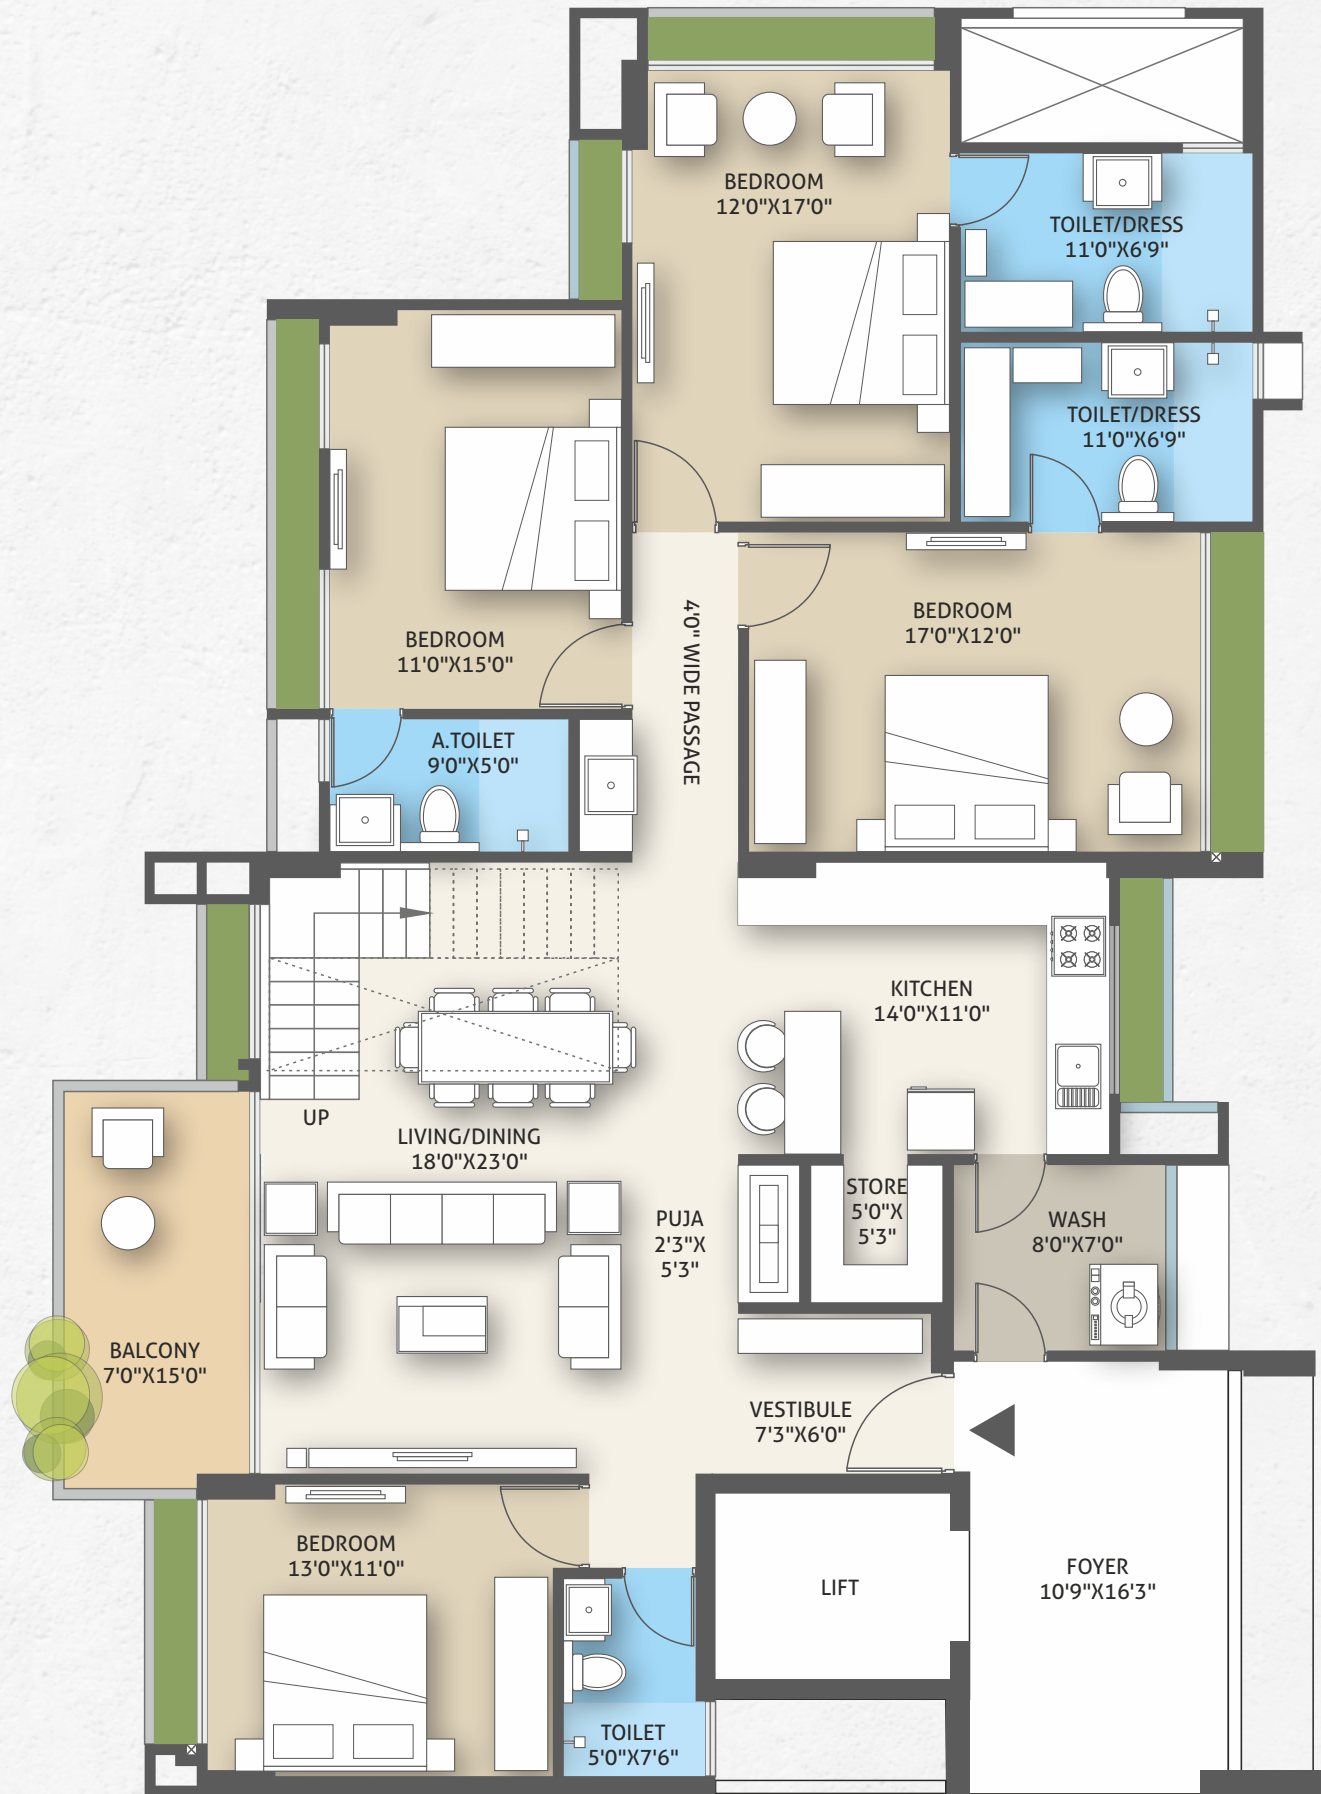

GROUND FLOOR LAYOUT

-  MULTIPURPOSE HALL
-  TABLE TENNIS
-  CARROM / CARDS
KID'S ROOM
-  BILLIARD
-  LIBRARY
-  GYM/YOGA
-  JOGGING TRACK
-  CHILDREN'S PLAY AREA
-  SWIMMING POOL
-  OFFICE
RECEPTION / WAITING AREA
-  SECURITY CABIN

1 8 . 0 0 M T . R O A D

1 8 . 0 0 M T . R O A D

FIRST FLOOR LAYOUT

DISCOTHEQUE

TYPICAL FLOOR PLAN
3BHK
TOWER A & C

TYPICAL FLOOR PLAN
4BHK
TOWER B

12TH FLOOR PLAN

4BHK PENTHOUSE PLAN
LOWER LEVEL
TOWER A & C

13TH FLOOR PLAN

4BHK PENTHOUSE PLAN
UPPER LEVEL
TOWER A & C

12TH FLOOR PLAN

6BHK PENTHOUSE PLAN
LOWER LEVEL
TOWER B

13TH FLOOR PLAN

6BHK PENTHOUSE PLAN
UPPER LEVEL
TOWER B

UNBELIEVABLY FUTURISTIC ELEVATION

At first glance, the elevation of Darshanam Spinel Stone catches your attention and leaves an everlasting impression. Tastefully designed, each well-appointed room of these 3&4 BHK Stunning Apartment and 4&6 BHK Posh Penthouses. You got to see it to believe it.