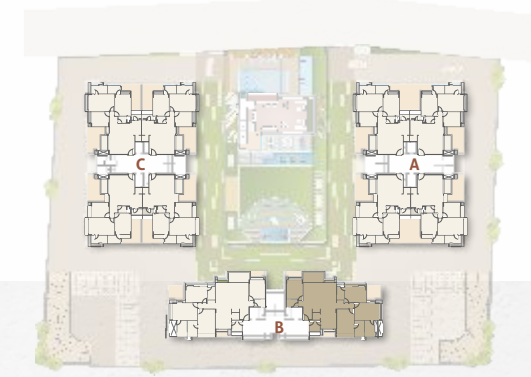

GROUND FLOOR LAYOUT

-  MULTIPURPOSE HALL
-  TABLE TENNIS
-  CARROM / CARDS
KID'S ROOM
-  BILLIARD
-  LIBRARY
-  GYM/YOGA
-  JOGGING TRACK
-  CHILDREN'S PLAY AREA
-  SWIMMING POOL
-  OFFICE
RECEPTION / WAITING AREA
-  SECURITY CABIN

1 8 . 0 0 M T . R O A D

1 8 . 0 0 M T . R O A D

FIRST FLOOR LAYOUT

DISCOTHEQUE

TYPICAL FLOOR PLAN
3BHK
TOWER A & C

TYPICAL FLOOR PLAN
4BHK
TOWER B

12TH FLOOR PLAN

4BHK PENTHOUSE PLAN
LOWER LEVEL
TOWER A & C