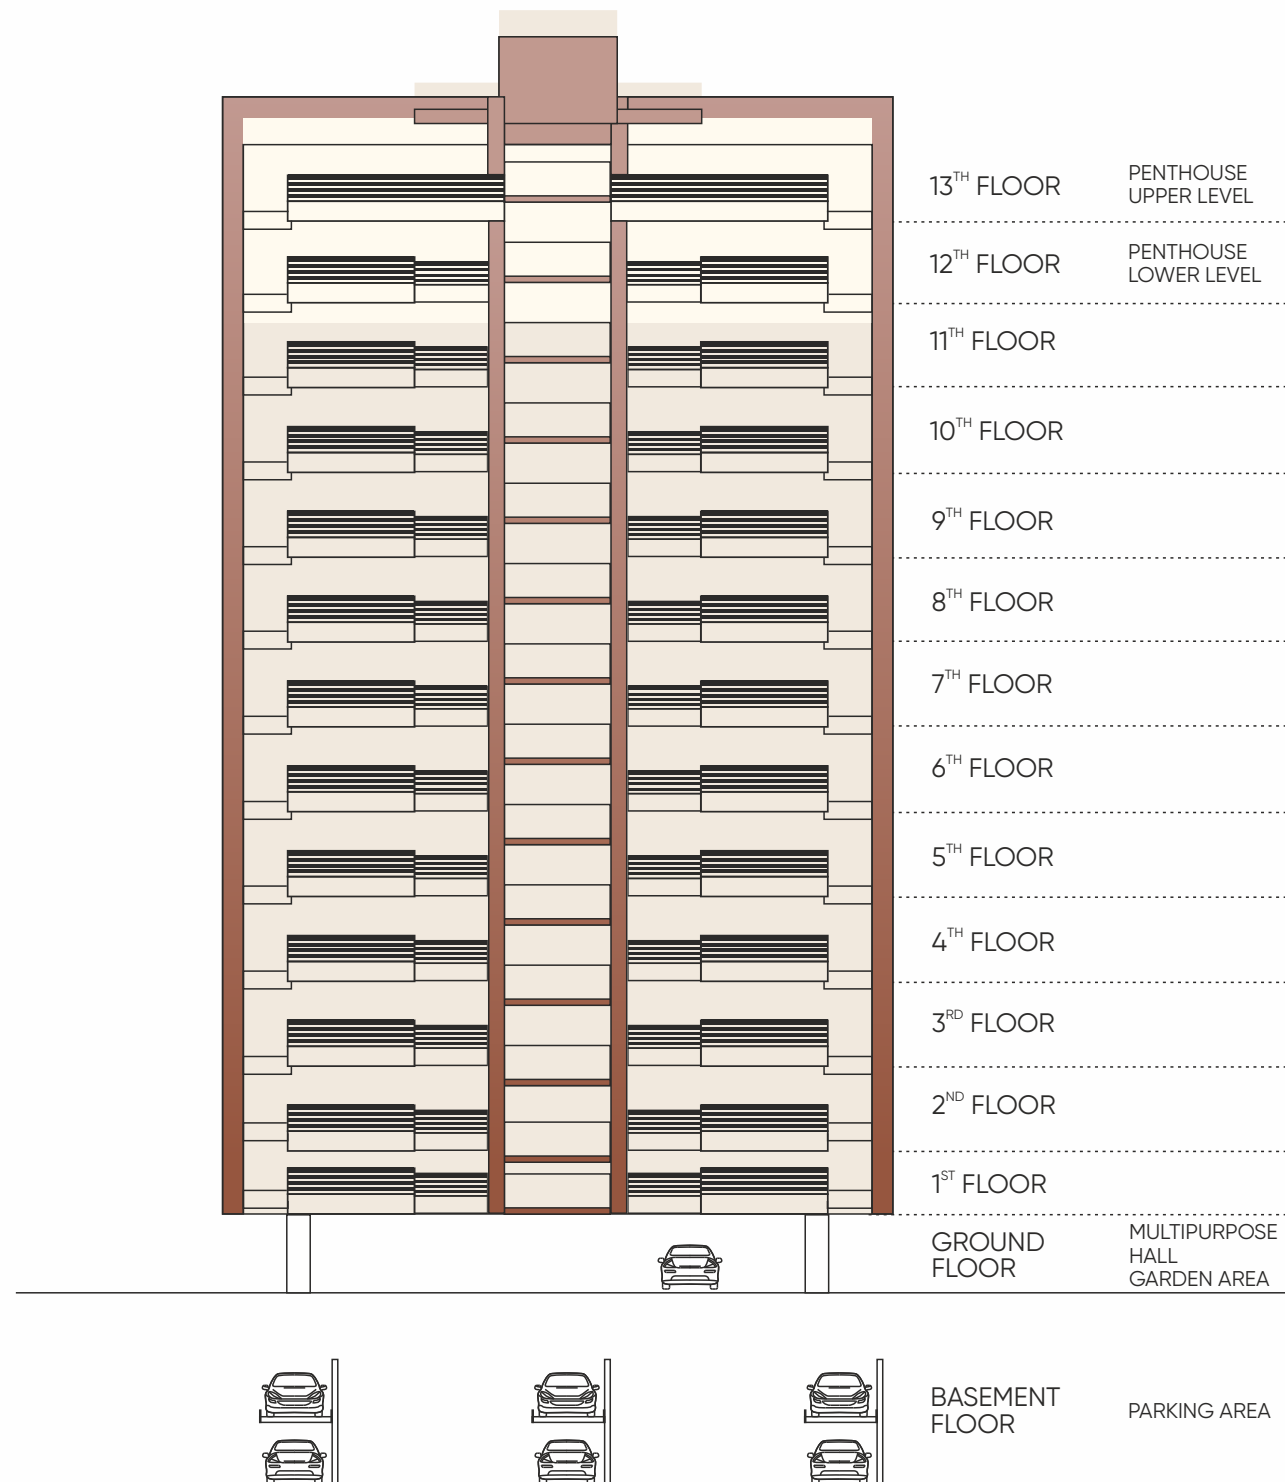

BASEMENT LAYOUT

18.00 M T. ROAD

18.00 M T. ROAD

ENTRY

EXIT

SECURITY CABIN

20'6" WIDE DRIVEWAY

23'6" WIDE DRIVEWAY