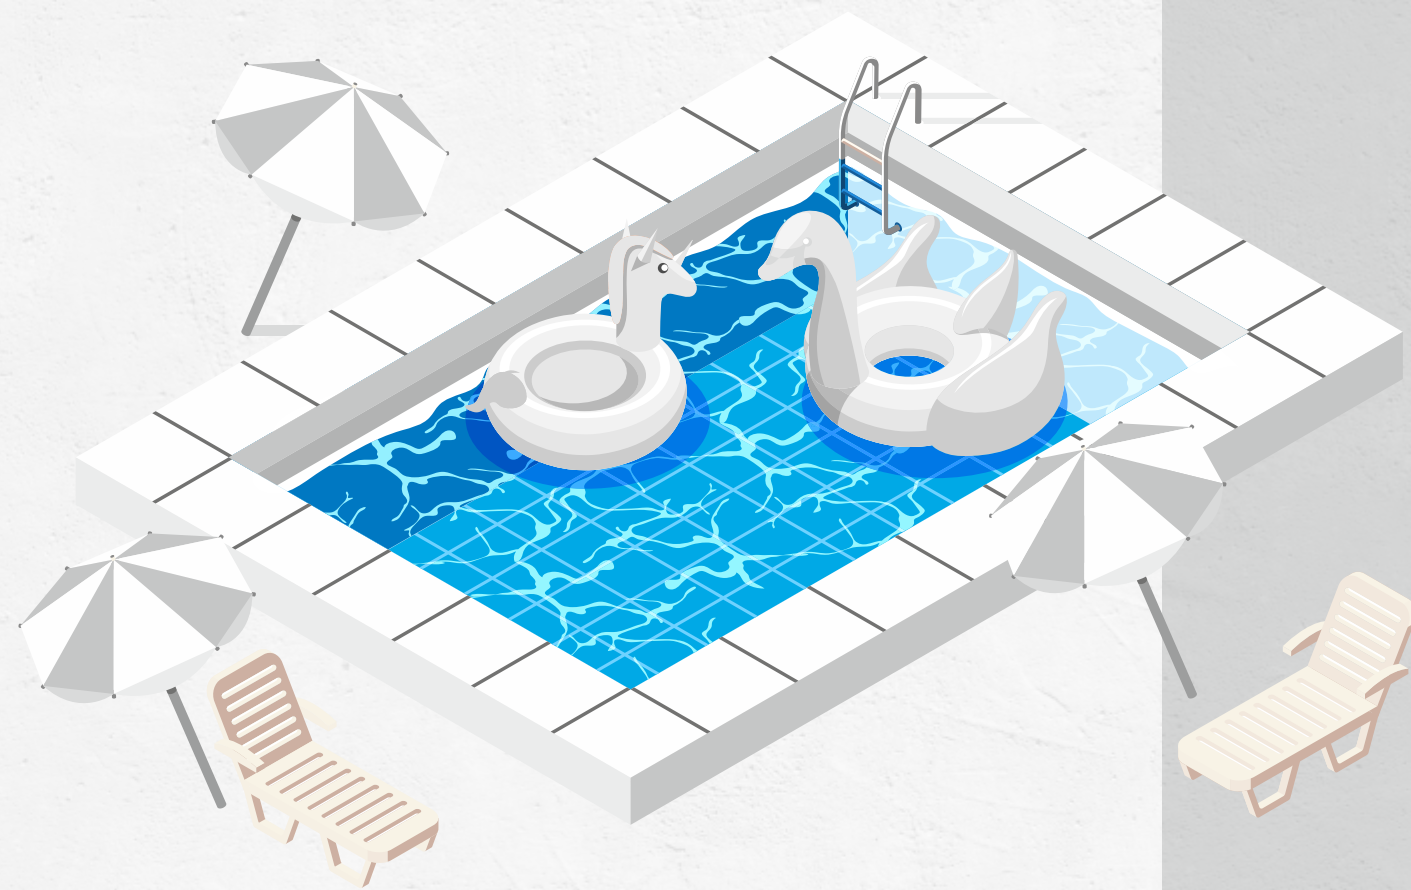

The landscaped garden at Darshanam Spinel Stone isn't just about green grass and flowers but a space where you find your inner peace. Where you splash away all your stress by plunging into the pool. Where an early morning walk charges up for a hectic day ahead. Where evening chats with your loved ones turn into deep conversations. Where a random game at clubhouse builds everlasting bonds. Where each nook and corner enrich your lifestyle in more than one way.

GYM/YOGA

CLUBHOUSE

LUSH GREEN GARDEN

WATER BODY

SEATING AREA

GAZEBO

CHILDREN'S PLAY AREA

SWIMMING POOL