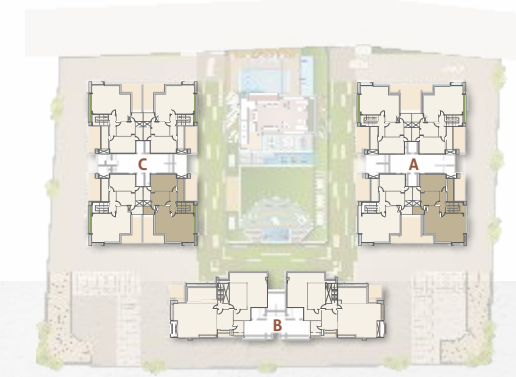

13TH FLOOR PLAN

4BHK PENTHOUSE PLAN
UPPER LEVEL
TOWER A & C