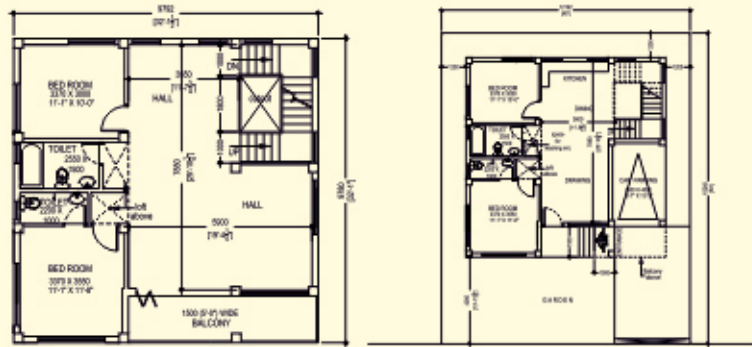

FIRST FLOOR PLAN (TYPE "C" LARGE)
1ST. FL. AREA - 96.76 SQ.M.
(1038 SQ.FT.)

Price:
Rs.82 Lac

4 BHK Deluxe Duplex Bungalow

- Land Area - 1800 sqft (2.5 katha)
- Construction Area - 2000 sqft
- Ground Floor - 2 Bedroom, Living & Drawing, Kitchen, Toilet, Car Parking, Front Deck, Front Garden.
- First Floor - 2 Master Bedroom, Leaving & Drawing, 2 Attached Toilet.