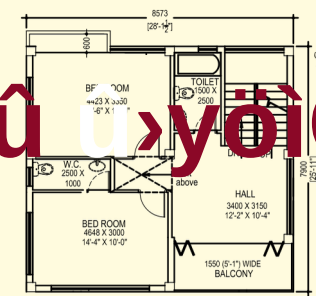

GROUND FLOOR PLAN (TYPE-"A" SMALL)
 GRD. FL. AREA : 53.65 SQ.M.
 (577 SQ.FT.)

2 BHK Small Duplex Bungalow

- Land Area - 1080 sqft (1.5 katha)
- Construction Area - 1000 sqft
- Ground Floor - 1 Master Bedroom, Living & Drawing, Kitchen, Toilet, Front Deck, Front Garden.
- First Floor - 1 Master Bedroom, Attached Toilet, Open Roof.

Price:
Rs.42 Lac

!£ëûyûû ðyôîGîp

FIRST FLOOR PLAN (TYPE "B" MEDIUM)
1ST. FL. AREA : 67.72 SQ.M.
(728 SQ.FT.)

GROUND FLOOR PLAN (TYPE "B " MEDIUM)
GRD. FL. AREA : 65.84 SQ.M.
(708 SQ.FT.)

Price:
Rs.54 Lac

3 BHK Duplex Bungalow

- Land Area - 1440 sqft (2 katha)
- Construction Area - 1400 sqft
- Ground Floor -1 Bedroom, Living & Drawing, Kitchen, Toilet, Car Parking, Front Deck, Front Garden.
- First Floor - 2 Master Bedroom, 2 Attached Toilet.

FIRST FLOOR PLAN (TYPE "C" LARGE)
1ST. FL. AREA - 96.76 SQ.M.
(1038 SQ.FT.)

GROUND FLOOR PLAN (TYPE "C" LARGE)
GRD. FL. AREA (SI. 80.8)
(869.80 SQ.FT.)

Price:
Rs.82 Lac

4 BHK Deluxe Duplex Bungalow

- Land Area - 1800 sqft (2.5 katha)
- Construction Area - 2000 sqft
- Ground Floor - 2 Bedroom, Living & Drawing, Kitchen, Toilet, Car Parking, Front Deck, Front Garden.
- First Floor - 2 Master Bedroom, Leaving & Drawing, 2 Attached Toilet.