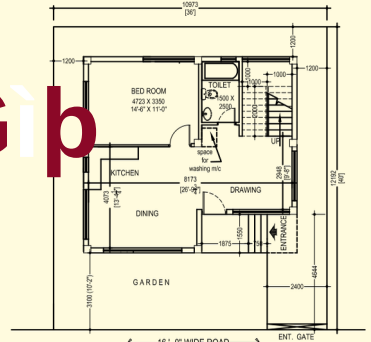

GROUND FLOOR PLAN (TYPE-"A" SMALL)
 GRD. FL. AREA : 53.65 SQ.M.
 (577 SQ.FT.)

2 BHK Small Duplex Bungalow

- Land Area - 1080 sqft (1.5 katha)
- Construction Area - 1000 sqft
- Ground Floor - 1 Master Bedroom, Living & Drawing, Kitchen, Toilet, Front Deck, Front Garden.
- First Floor - 1 Master Bedroom, Attached Toilet, Open Roof.

Price:
Rs.42 Lac

!£ëûyûû ðyôîGîp

FIRST FLOOR PLAN (TYPE "B" MEDIUM)
1ST. FL. AREA : 67.72 SQ.M.
(728 SQ.FT.)

GROUND FLOOR PLAN (TYPE "B " MEDIUM)
GRD. FL. AREA : 65.84 SQ.M.
(708 SQ.FT.)

Price:
Rs.54 Lac

3 BHK Duplex Bungalow

- Land Area - 1440 sqft (2 katha)
- Construction Area - 1400 sqft
- Ground Floor -1 Bedroom, Living & Drawing, Kitchen, Toilet, Car Parking, Front Deck, Front Garden.
- First Floor - 2 Master Bedroom, 2 Attached Toilet.

FIRST FLOOR PLAN (TYPE "C" LARGE)
1ST. FL. AREA - 96.76 SQ.M.
(1038 SQ.FT.)

GROUND FLOOR PLAN (TYPE "C" LARGE)
GRD. FL. AREA (SI. 80.8)
(869.80 SQ.FT.)

Price:
Rs.82 Lac

4 BHK Deluxe Duplex Bungalow

- Land Area - 1800 sqft (2.5 katha)
- Construction Area - 2000 sqft
- Ground Floor - 2 Bedroom, Living & Drawing, Kitchen, Toilet, Car Parking, Front Deck, Front Garden.
- First Floor - 2 Master Bedroom, Leaving & Drawing, 2 Attached Toilet.