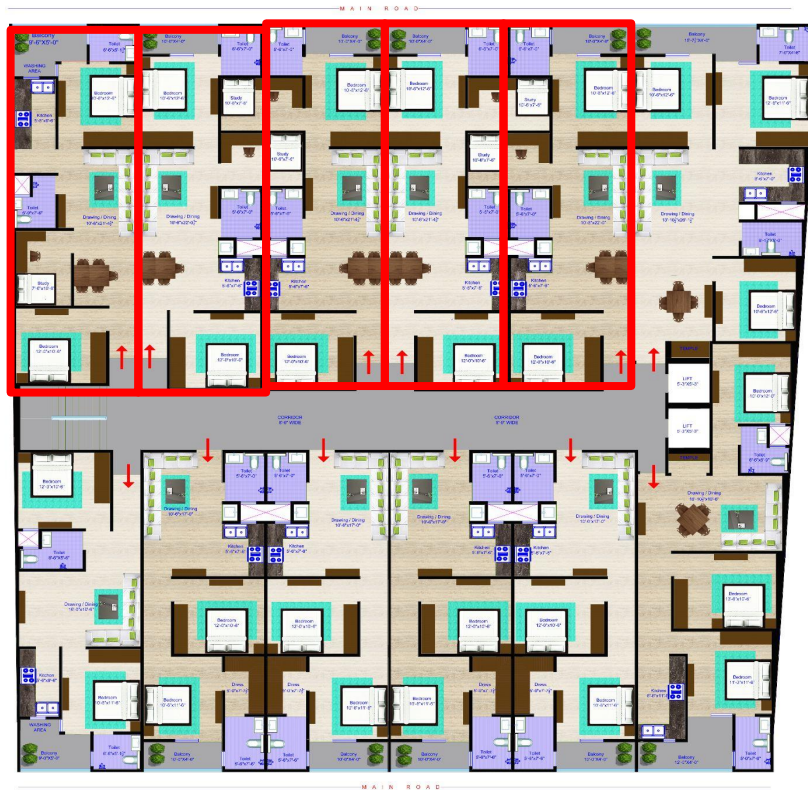

gagan
[+] G
bounj
ARCHITECTS STUDIO
Ph: 9716343386

SAM RISE INN

3BHK FLAT 1:-

- DRAWING ROOM – 18'-10½" X 10'-6"
- KITCHEN – 6'-6" X 11'-6"
- MASTER BEDROOM - 11'-6" X 11'-6"
- BEDROOM 2 – 13'-6" X 10'-6"
- BEDROOM 3 - 10'-0" X 12'-0"
- ATTACH TOILET – 5'-0" X 7'-6"
- COMMON TOILET – 6'-6" X 6'-9"

gagan
[+] G
boun

ARCHITECTS STUDIO
Ph: 9716343386

SAM RISE INN

3BHK FLAT 2:-

- DRAWING ROOM – 13'-10½" X 26'-1½"
- KITCHEN – 8'-6" X 7'-0"
- MASTER BEDROOM - 12'-6" X 11'-6"
- BEDROOM 2 – 10'-6" X 12'-6"
- BEDROOM 3 - 10'-6" X 12'-6"
- ATTACH TOILET – 7'-0" X 4'-6"
- COMMON TOILET – 8'-1½" X 5'-0"

gagan
[+] G
bunda
ARCHITECTS STUDIO
Ph: 9716343386

SAM RISE INN

3BHK FLAT 3:-

- DRAWING ROOM – 10'-6" X 22'-0½"
- KITCHEN – 5'-6" X 7'-0"
- MASTER BEDROOM - 10'-6" X 12'-6"
- BEDROOM 2 – 12'-0" X 10'-6"
- STUDY ROOM - 10'-6" X 7'-6"
- ATTACH TOILET – 6'-6" X 7'-0"
- COMMON TOILET – 5'-6" X 7'-0"