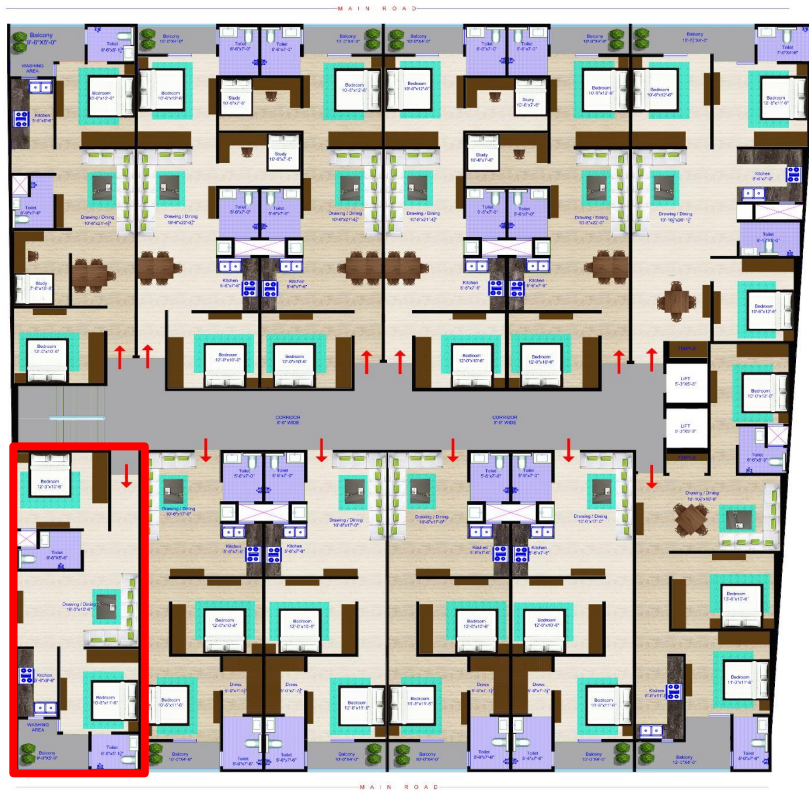

SAM RISE INN

SAM RISE INN

OTHER'S PROPERTY

OTHER'S PROPERTY

SAM RISE INN

gagon
 ARCHITECT'S STUDIO
 Ph: 9716343586
 [+]
 FOUND
 OTHER'S PROPERTY
 MAIN ROAD
 OTHER'S PROPERTY
 SAM RISE INN

2BHK FLAT 1 :-

- DRAWING ROOM – 10'-6" X 17'-0"
- KITCHEN – 5'-6" X 7'-6"
- MASTER BEDROOM- 10'-6" X 11'-6"
- BEDROOM 2 – 12'-0" X 10'-6"
- ATTACH TOILET – 5'-6" X 7'-6"
- COMMON TOILET – 5'-6" X 7'-0"
- DRESSING- 5'-0" X 7'-7½"

gagan
[+] G
bundo
ARCHITECTS STUDIO
Ph: 9716343386

SAM RISE INN

2BHK FLAT 2:-

- DRAWING ROOM – 16'-0" X 10'-6"
- KITCHEN – 5'-6" X 9'-6"
- MASTER BEDROOM - 10'-6" X 11'-6"
- BEDROOM 2 – 12'-6" X 10'-6"
- ATTACH TOILET – 7'-6" X 5'-1½"
- COMMON TOILET – 8'-6" X 5'-6"

gagan
[+] G
bounj
ARCHITECTS STUDIO
Ph: 9716343386

SAM RISE INN

3BHK FLAT 1:-

- DRAWING ROOM – 18'-10½" X 10'-6"
- KITCHEN – 6'-6" X 11'-6"
- MASTER BEDROOM - 11'-6" X 11'-6"
- BEDROOM 2 – 13'-6" X 10'-6"
- BEDROOM 3 - 10'-0" X 12'-0"
- ATTACH TOILET – 5'-0" X 7'-6"
- COMMON TOILET – 6'-6" X 6'-9"