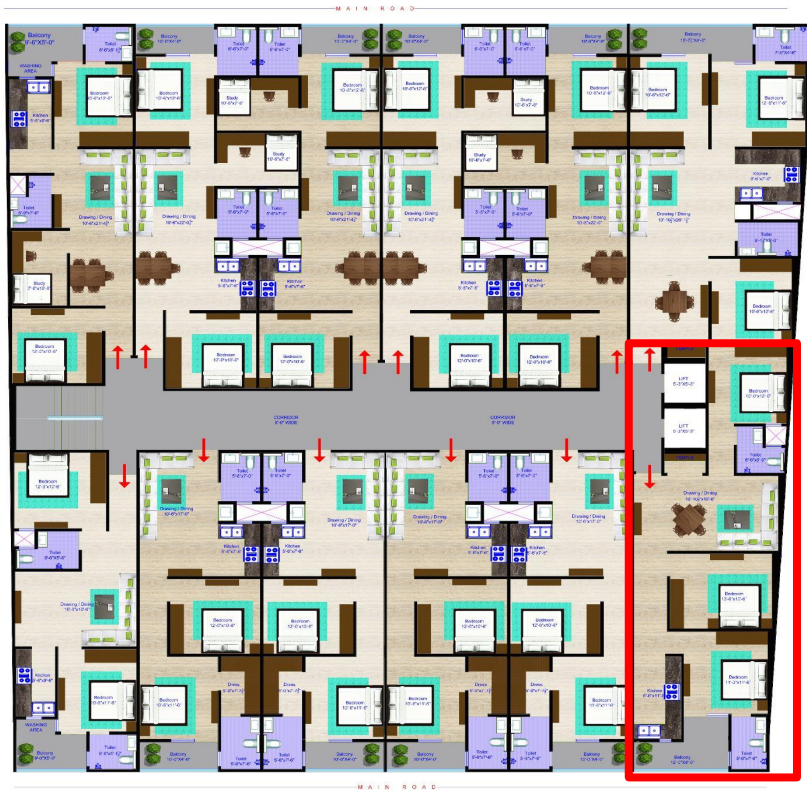

SAM RISE INN

SAM RISE INN

OTHER'S PROPERTY

OTHER'S PROPERTY

SAM RISE INN

gagon
 ARCHITECT'S STUDIO
 Ph: 9716343586
 [+]
 FOUND
 OTHER'S PROPERTY
 MAIN ROAD
 OTHER'S PROPERTY
 SAM RISE INN

2BHK FLAT 1 :-

- DRAWING ROOM – 10'-6" X 17'-0"
- KITCHEN – 5'-6" X 7'-6"
- MASTER BEDROOM- 10'-6" X 11'-6"
- BEDROOM 2 – 12'-0" X 10'-6"
- ATTACH TOILET – 5'-6" X 7'-6"
- COMMON TOILET – 5'-6" X 7'-0"
- DRESSING- 5'-0" X 7'-7½"

gagan
[+] G
bundo
ARCHITECTS STUDIO
Ph: 9716343386

SAM RISE INN

2BHK FLAT 2:-

- DRAWING ROOM – 16'-0" X 10'-6"
- KITCHEN – 5'-6" X 9'-6"
- MASTER BEDROOM - 10'-6" X 11'-6"
- BEDROOM 2 – 12'-6" X 10'-6"
- ATTACH TOILET – 7'-6" X 5'-1½"
- COMMON TOILET – 8'-6" X 5'-6"

gagan
[+] G
bounj
ARCHITECTS STUDIO
Ph: 9716343386

SAM RISE INN

3BHK FLAT 1:-

- DRAWING ROOM – 18'-10½" X 10'-6"
- KITCHEN – 6'-6" X 11'-6"
- MASTER BEDROOM - 11'-6" X 11'-6"
- BEDROOM 2 – 13'-6" X 10'-6"
- BEDROOM 3 - 10'-0" X 12'-0"
- ATTACH TOILET – 5'-0" X 7'-6"
- COMMON TOILET – 6'-6" X 6'-9"