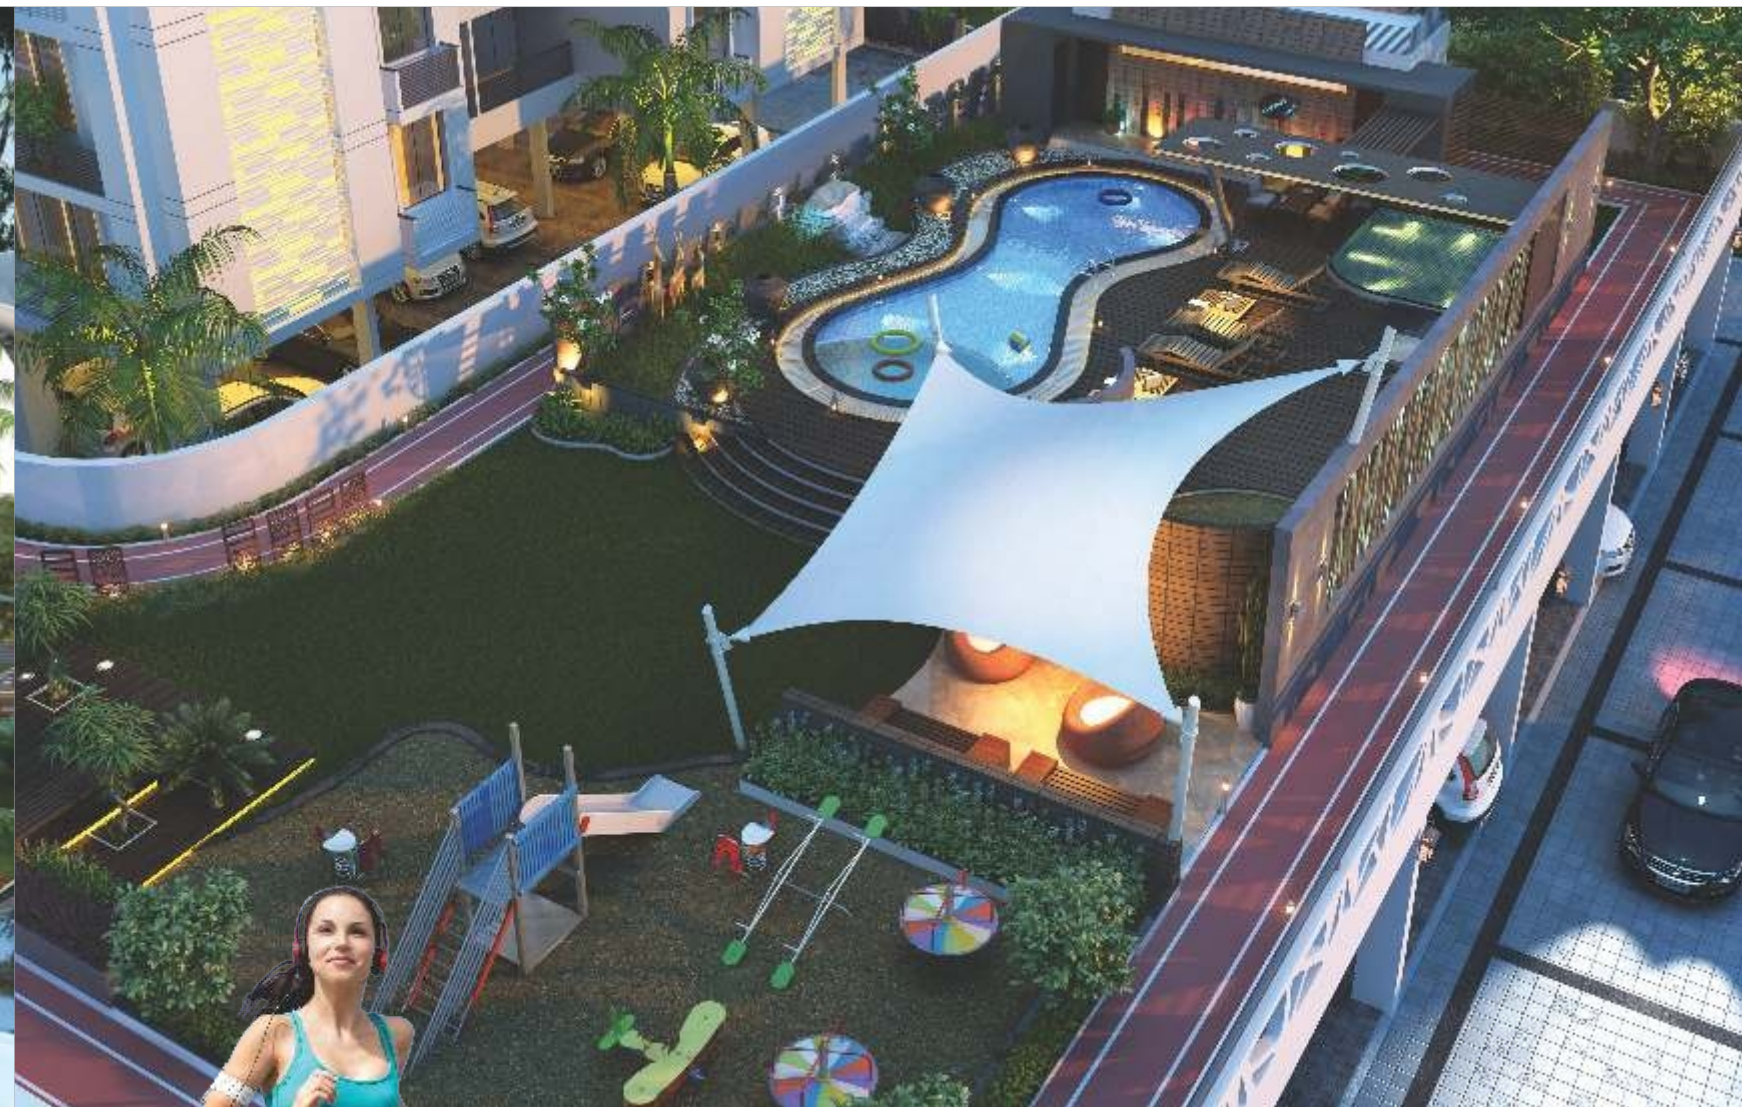

www.goinit.in | 3D # Seven Skill Studio

YOU ARE THE SKY. EVERYTHING ELSE- IT'S JUST THE WEATHER

#Live The New

A MAGNIFICENT LIVING
THAT YOU WOULD LOVE
TO CALL IT
HOME

FALL IN LOVE WITH
**AN EXCLUSIVE
GREEN-LIVING**
IN THE HEART OF THE CITY

**FIRST-EVER
TRI-LEVEL
AMENITIES**
INSPIRED LIVING,
TRULY!

Gazebos with sit-outs
 Children play area Central Gardens
 cafeteria Skating area
 Senior citizens' hang-out
 Mini super market
 Hi-tech security cabin
 School pick-up zone
 Residential & visitors' parking
 Driver zone garbage management Suite
 3 lifts; 2 everyday lifts & 1 heavy functioning for emergencies

**FIRST-EVER
WORLD-CLASS
PODIUM
LIVING
IS HERE**

400 m jogging track encircling
 Gazebos with sit-outs
 Swimming pool
 Children play area
 Tennis & Badminton Court
 Open Air Amphitheatre for art & festivity
 A massive 8000 sq. ft. party lawn
 with green room & culinary space

SKY WALK

SKY CLUB
SKY SUITES
PREMIUM SKY APARTMENTS

Step inside the spectacular Sky Walk: an impressive structure mounted 135 feet above the ground on the tower with a world-class club living experience. It elevates the essence of tranquil private escapades to a truly higher living of all senses.