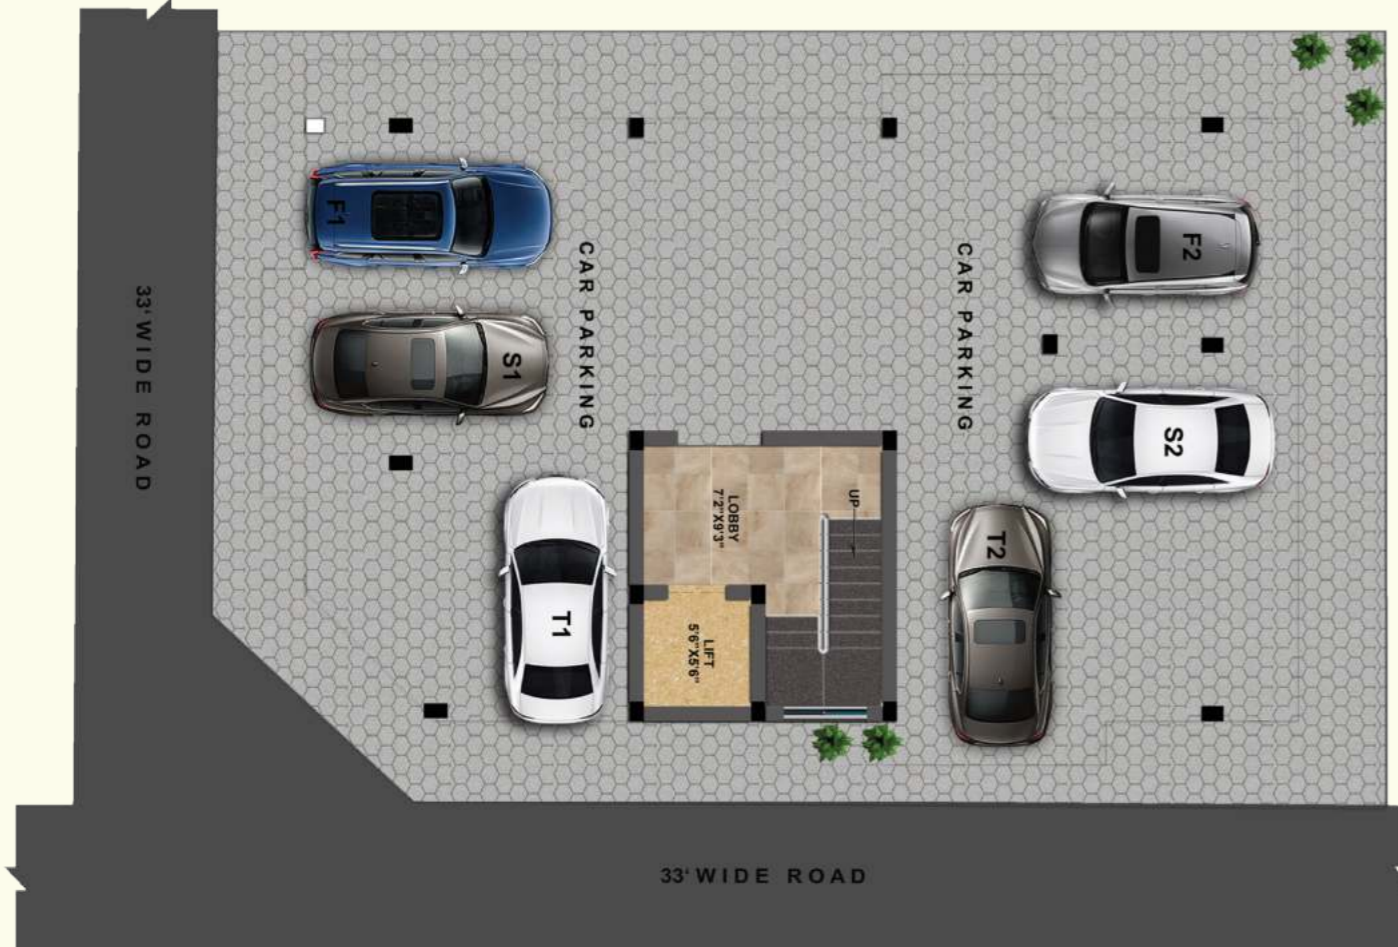

MP TANIKA

RAJAKILPAKKAM

1st, 2nd & 3rd FLOOR PLAN

STILT FLOOR PLAN

*Carparking alignment might have changes as per site condition.

FLATS AVAILABILITY & AREA

F.No	AREA	UDS
F1	940	390
F2	950	394
S1	940	389
S2	950	394
T1	940	389
T2	950	394

LOCATION MAP : MP TANIKA

AMENITIES

SMART LIFT

24 HOURS CCTV

DIGITAL DOOR LOCK

STILT COVERED CAR PARKING

VAASTU COMPLIANT PLANNING

VEHICLE CHARGING POINT