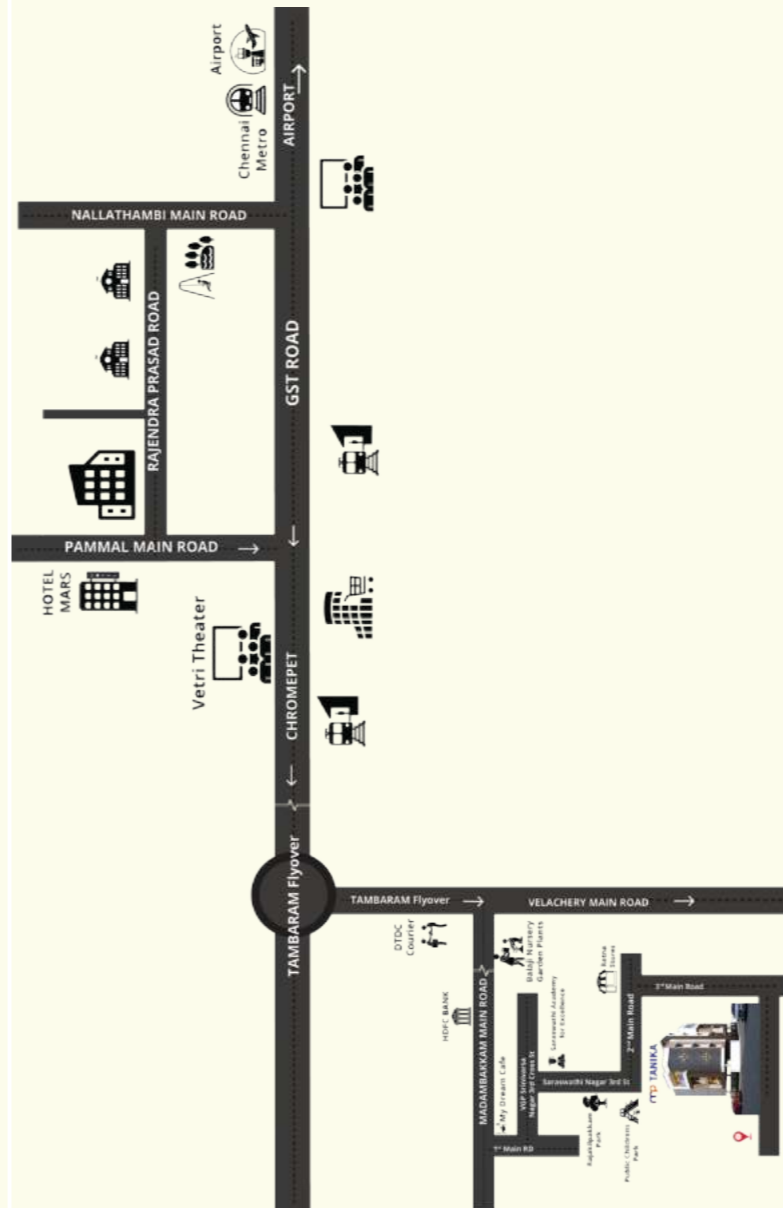

Hospitals

- ☑ Jolen Hospital - 1.2 Kms
- ☑ New Life Hospital - 1.9 Kms
- ☑ Bethesda Hospital - 2.4 Kms
- ☑ Chellam Hospital - 1.8 Kms
- ☑ Annai Arul Family Clinic - 1 Kms
- ☑ Rela Multispeciality Hospital - 3.6 Kms
- ☑ Government Hospital - 5.6 Kmst

MP TANIKA

RAJAKILPAKKAM

1st, 2nd & 3rd FLOOR PLAN

STILT FLOOR PLAN

*Carparking alignment might have changes as per site condition.

FLATS AVAILABILITY & AREA

F.No	AREA	UDS
F1	940	390
F2	950	394
S1	940	389
S2	950	394
T1	940	389
T2	950	394

LOCATION MAP : MP TANIKA

AMENITIES

SMART LIFT

24 HOURS CCTV

DIGITAL DOOR LOCK

STILT COVERED CAR PARKING

VAASTU COMPLIANT PLANNING

VEHICLE CHARGING POINT