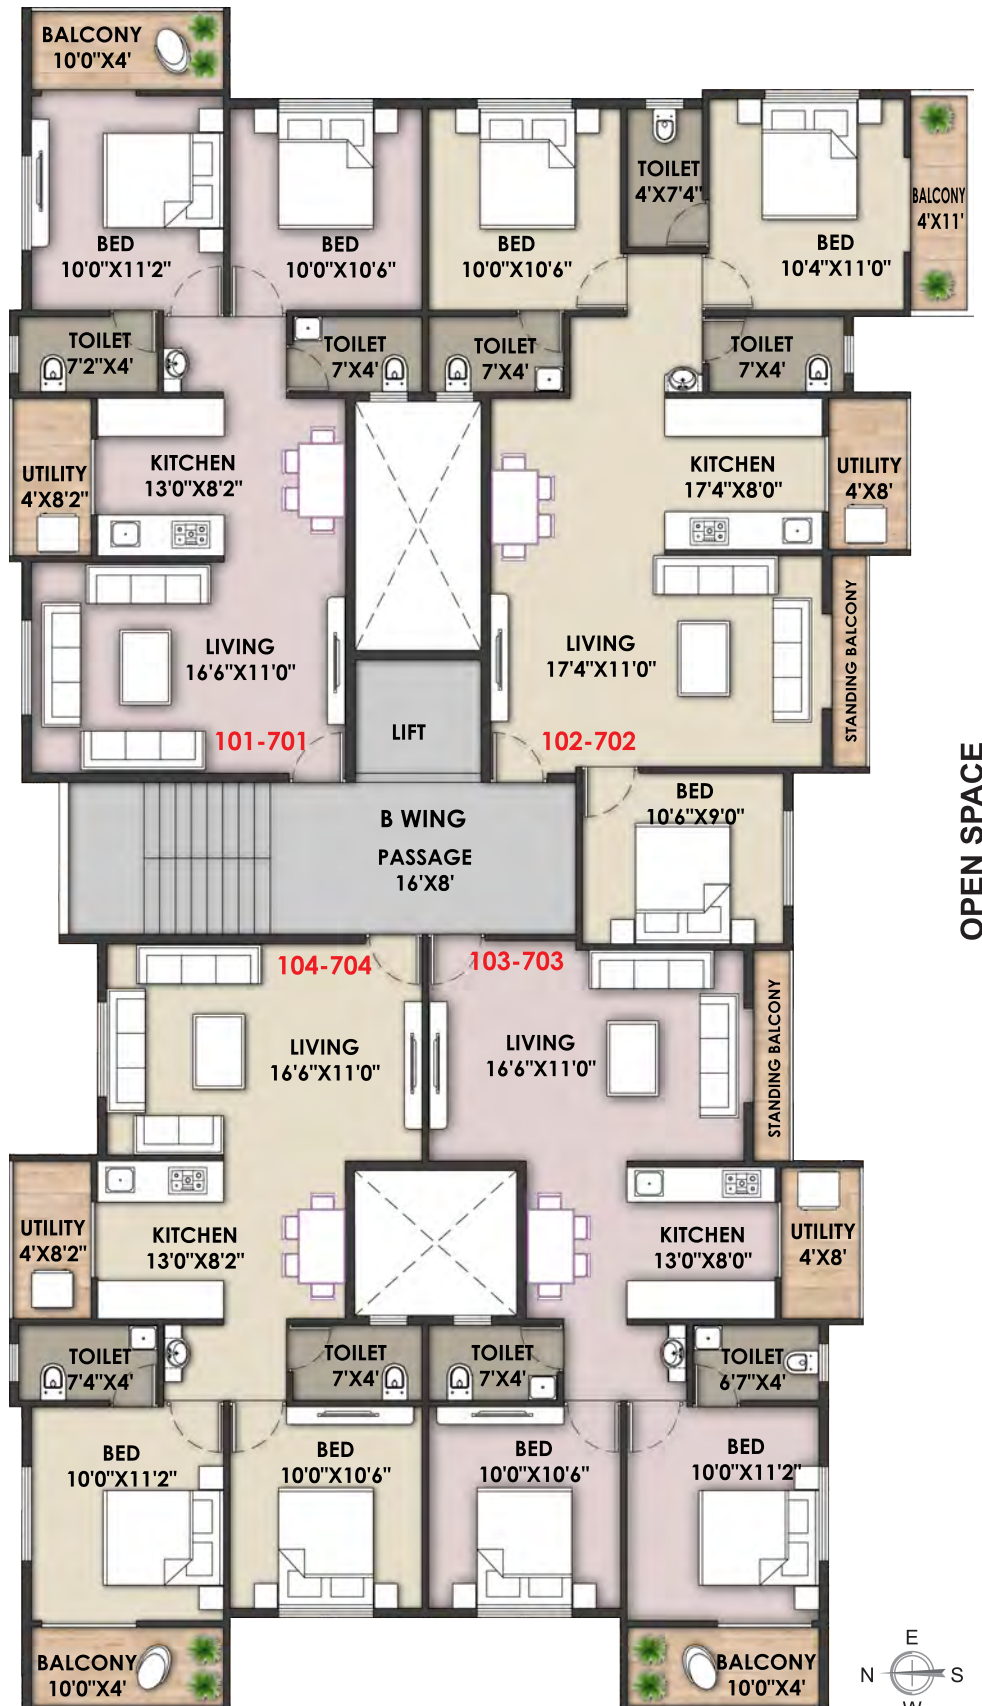

TYPICAL 1st to 7th FLOOR PLAN

P51600047403

WING - A

WING - B

9 MT WIDE ROAD

OPEN SPACE

DAKSH
ENCLAVE

2 & 3 BHK Luxurious Flats

@ Opp. Parksyde Residences, Wadala Pathardi Road, Indira Nagar, Nashik

POSSESSION SOON

Artist's Impression

TYPICAL 1st to 7th FLOOR PLAN

P51600047403

DAKSH
ENCLAVE

2 & 3 BHK Luxurious Flats

@ Opp. Parksyde Residences, Wadala Pathardi Road, Indira Nagar, Nashik