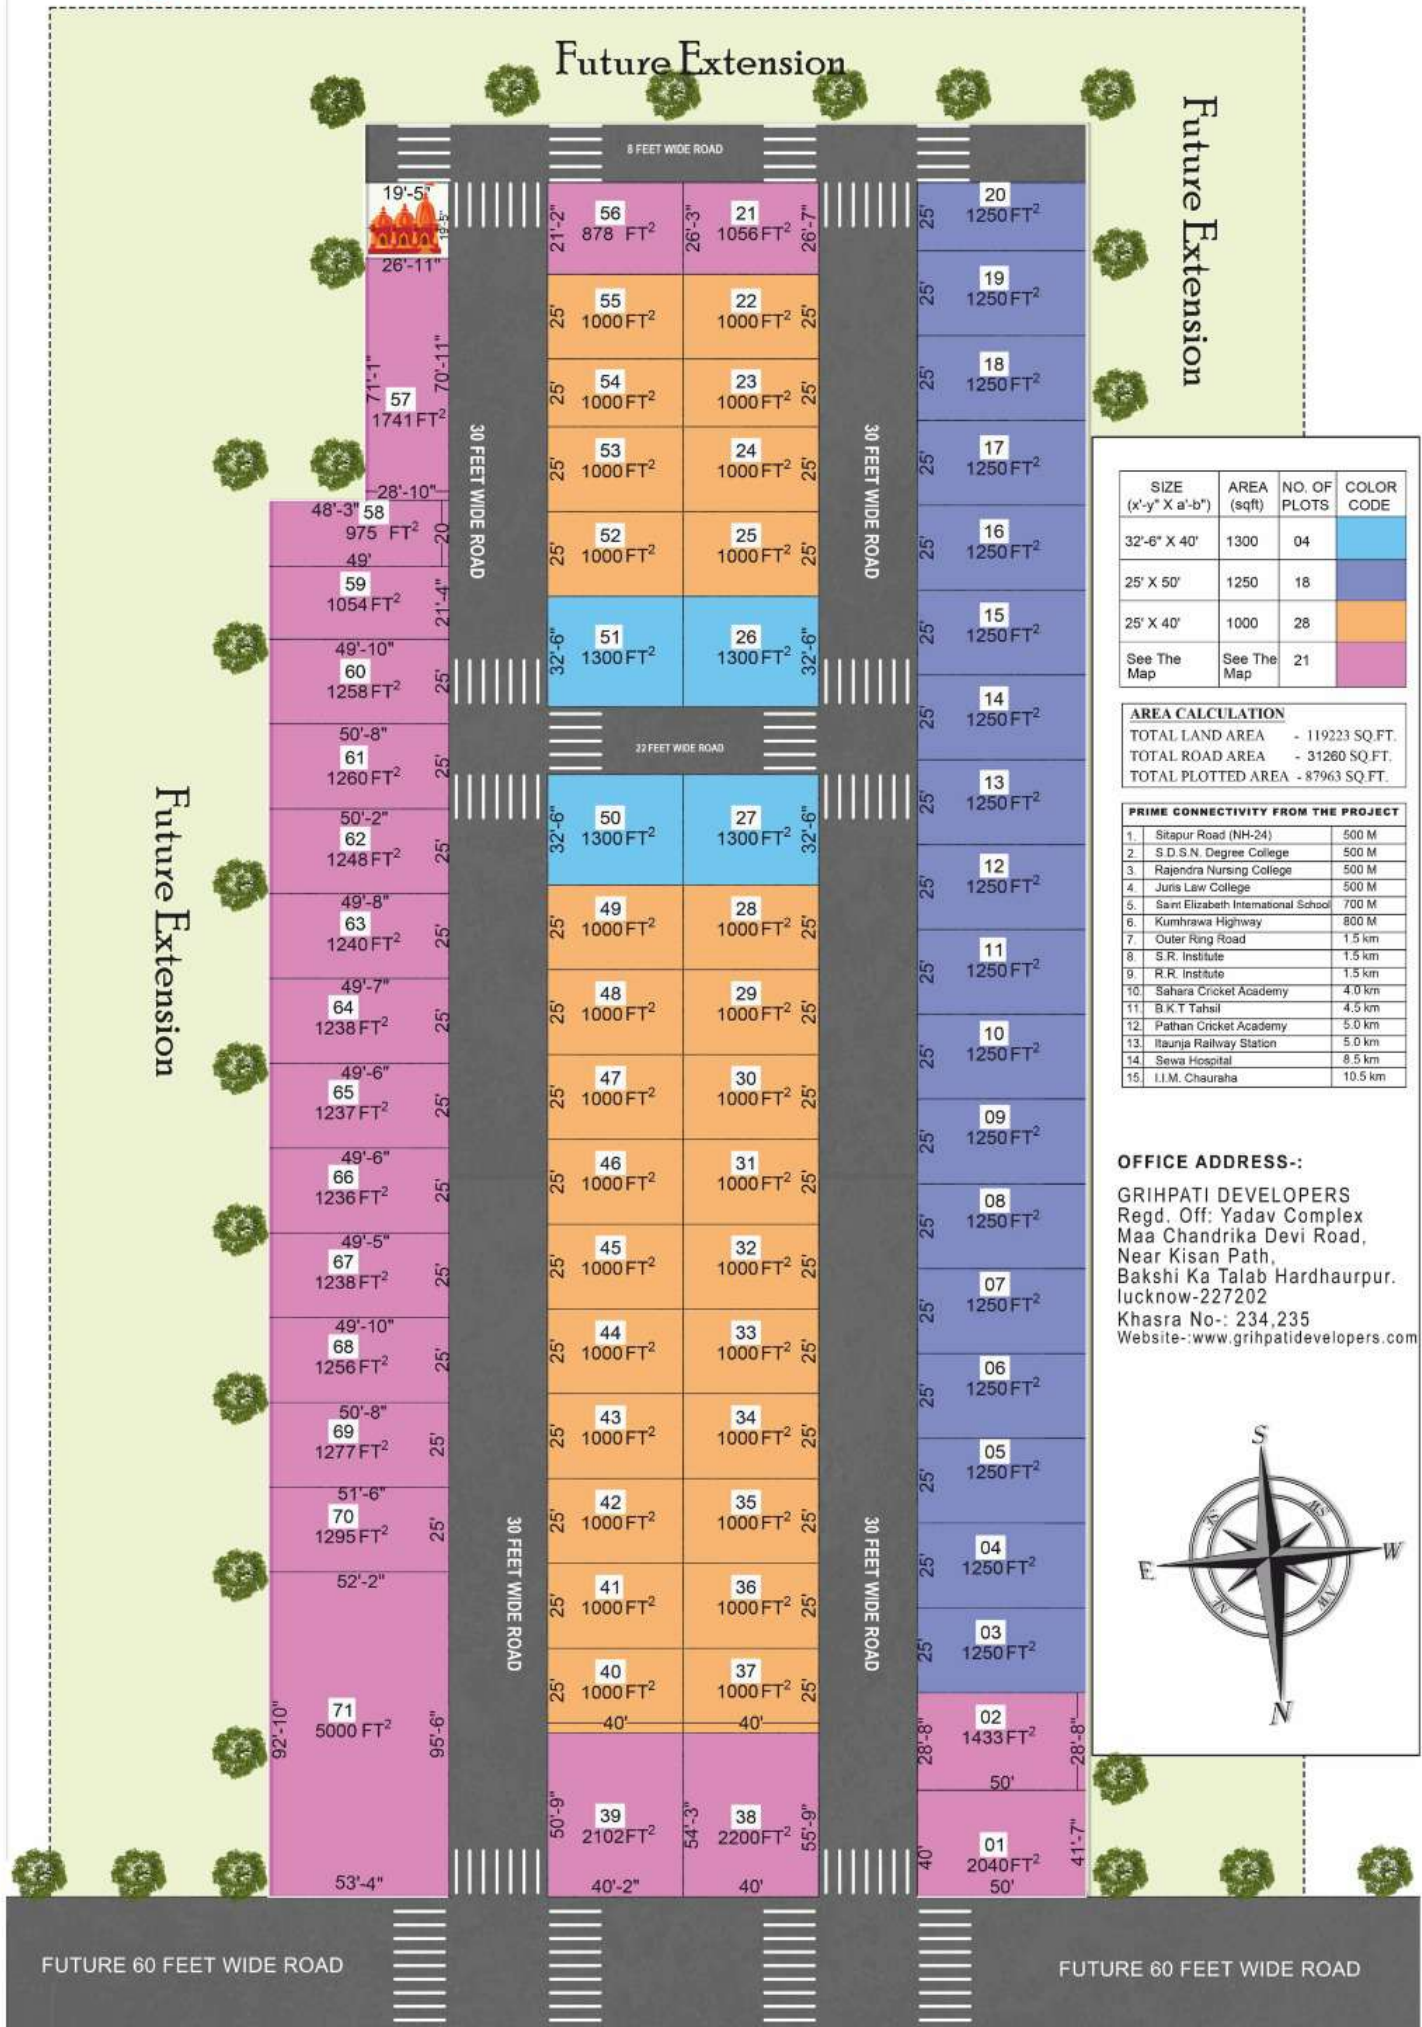

Rs. **849** Per. Sq.ft

Features:

30 Ft. Dammer Road | Gated & Covered Colony | Street Lights | Temple
Transformer with Electricity | Greenery & Plantation
Proper Drainage System

Layout Plan - GRIHPATI Sankalp

SIZE (x'-y' X a'-b')	AREA (sqft)	NO. OF PLOTS	COLOR CODE
32'-6" X 40'	1300	04	[Light Blue]
25' X 50'	1250	18	[Dark Blue]
25' X 40'	1000	28	[Orange]
See The Map	See The Map	21	[Pink]

AREA CALCULATION	
TOTAL LAND AREA	- 119223 SQ.FT.
TOTAL ROAD AREA	- 31260 SQ.FT.
TOTAL PLOTTED AREA	- 87963 SQ.FT.

PRIME CONNECTIVITY FROM THE PROJECT		
1.	Sitapur Road (NH-24)	500 M
2.	S D S N Degree College	500 M
3.	Rajendra Nursing College	500 M
4.	Juris Law College	500 M
5.	Saint Elizabeth International School	700 M
6.	Kumhrava Highway	800 M
7.	Outer Ring Road	1.5 km
8.	S.R. Institute	1.5 km
9.	R.R. Institute	1.5 km
10.	Sahara Cricket Academy	4.0 km
11.	B.K.T Tahsil	4.5 km
12.	Pathan Cricket Academy	5.0 km
13.	Itanuja Railway Station	5.0 km
14.	Sewa Hospital	8.5 km
15.	I.I.M. Chauraha	10.5 km

Regd. Off: Yadav Complex, Maa Chandrika Devi Road, Near- Kisan Path, Bakshi ka Talab, Hardhaurpur, Lucknow- 227202

SITE ADDRESS:

GRIHPATI SANKALP

Situated At: Bakshi ka Talab, Tikari, Sitapur Road, Lucknow