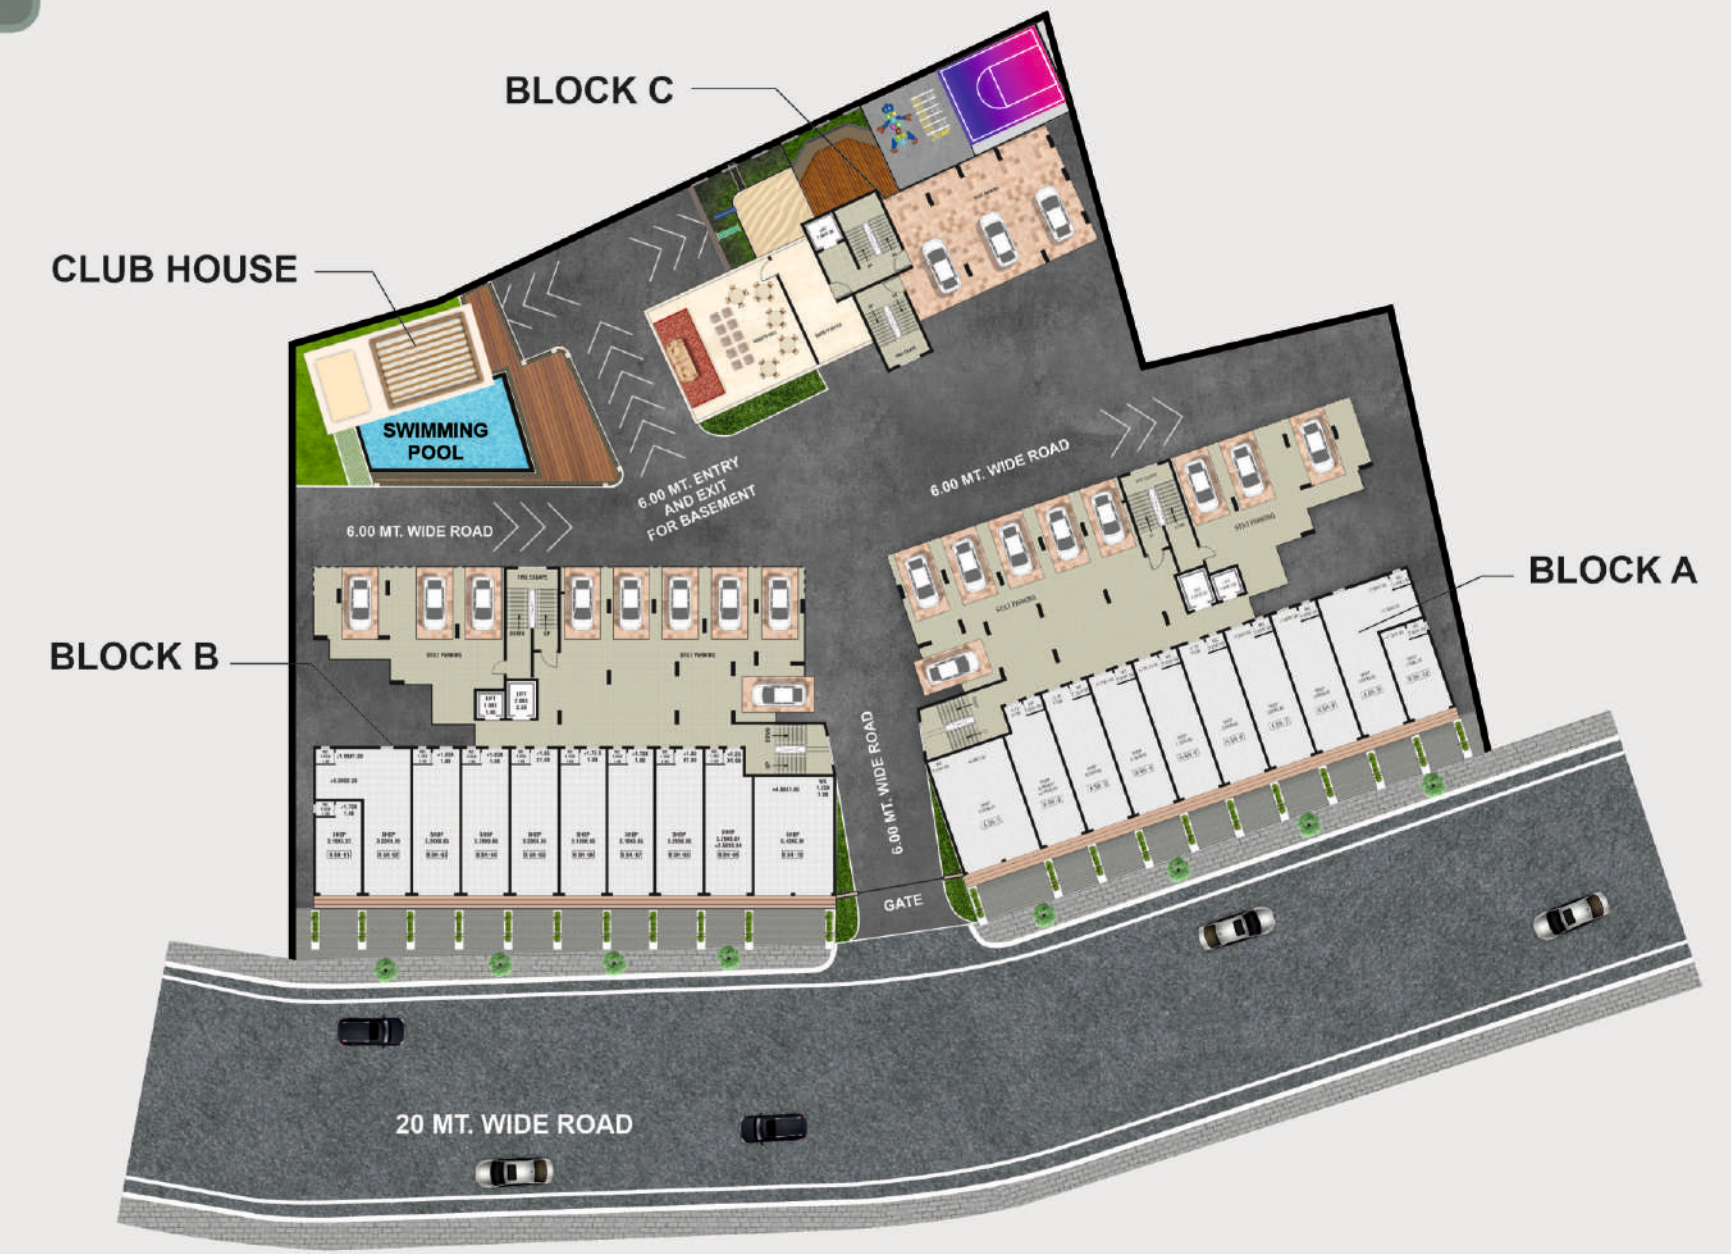

“Experience luxurious living with our Modern apartment amenities including a fully-equipped fitness center, a multipurpose hall, club house and sports arena for your relaxation and enjoyment.”

THE JANATA CO-OP HOUSING SOCIETY LTD
A PROJECT BY
DEVASHRI
MARGAO | GOA
Perfection Redefined

**A place
to call your own.**

“A community that's as **UNIQUE AS YOU ARE.**”

SITE PLAN

ALL DIMENSIONS ARE IN METERS

BASEMENT FLOOR PLAN

ALL DIMENSIONS ARE IN METERS

BLOCK - A GROUND FLOOR PLAN

ALL DIMENSIONS ARE IN METERS