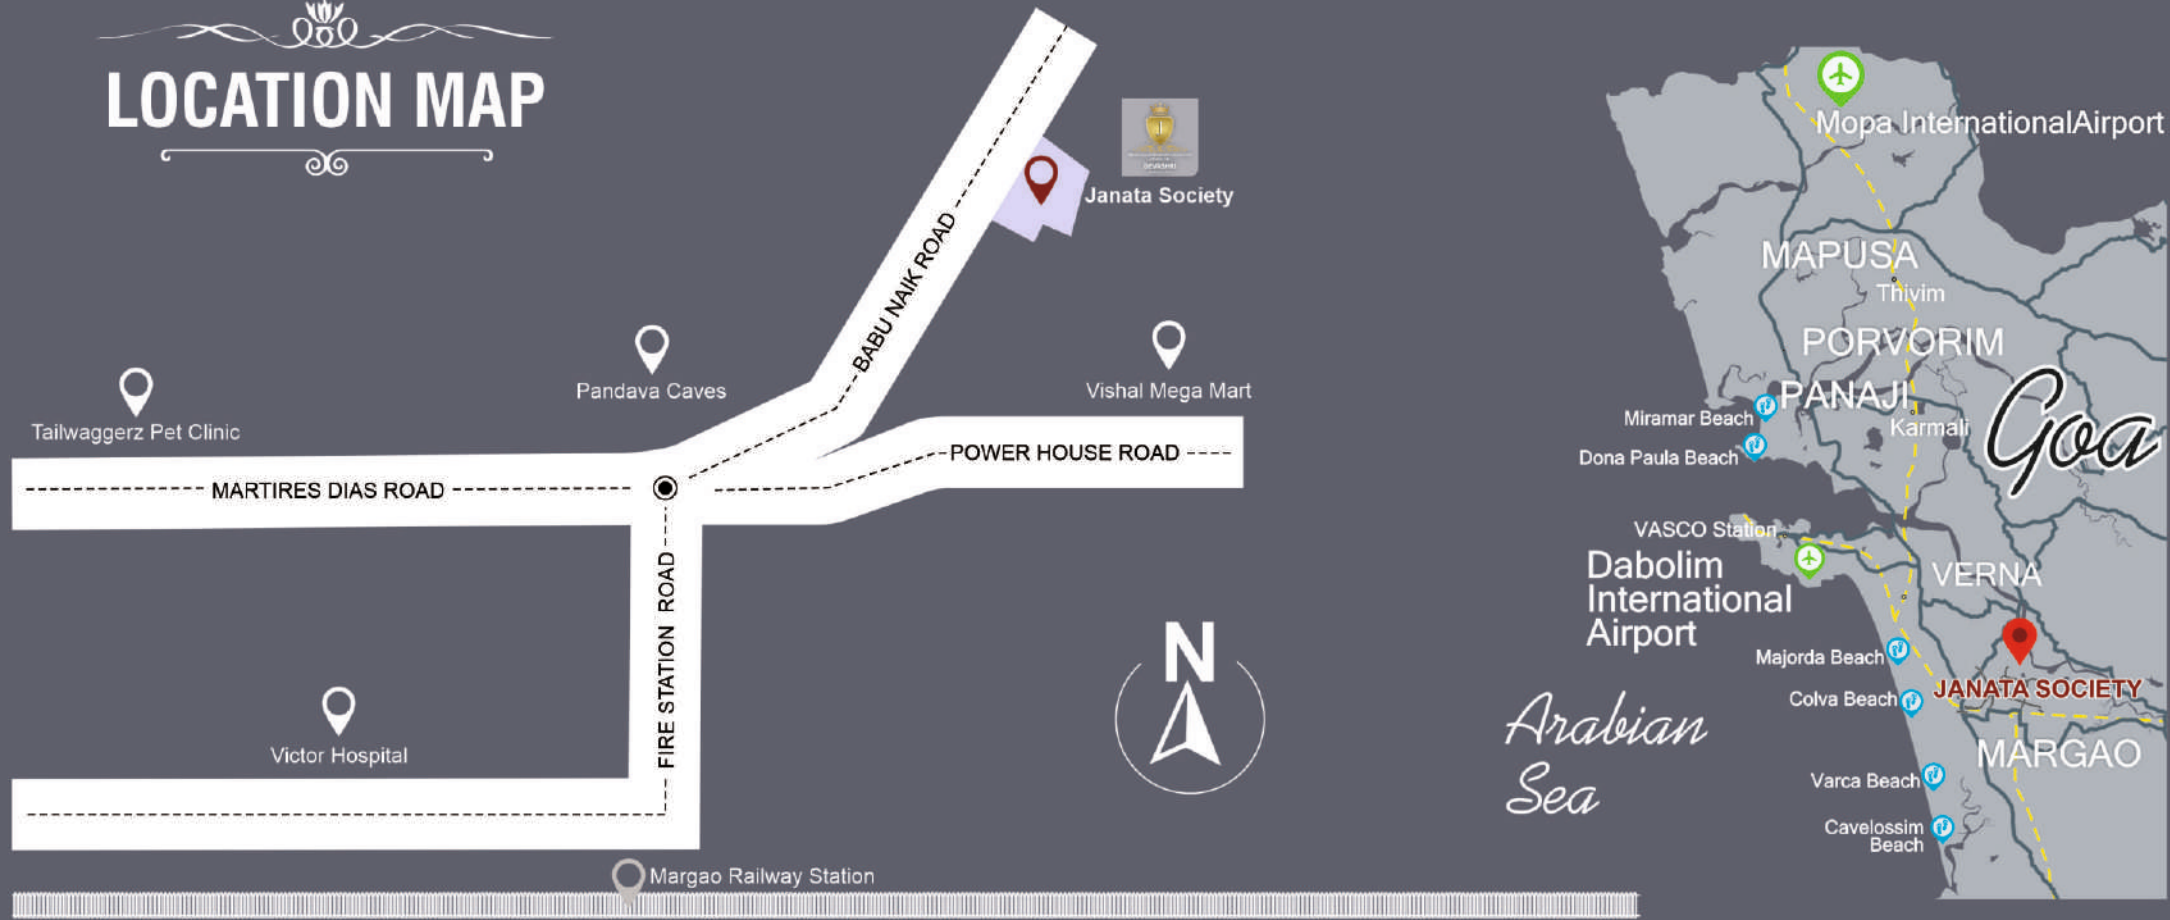

CLOSE TO EVERYTHING YOU NEED TO MAKE YOUR LIFE LIVABLE.

LOCATION MAP

RERA No: PRG002231873

710, 7th floor, Dempo Tower, Patto, Panaji, Goa 403001

E-mail: sales@devashrigrup.com | tilve@devashrigrup.com

Website: www.devashrigrup.com