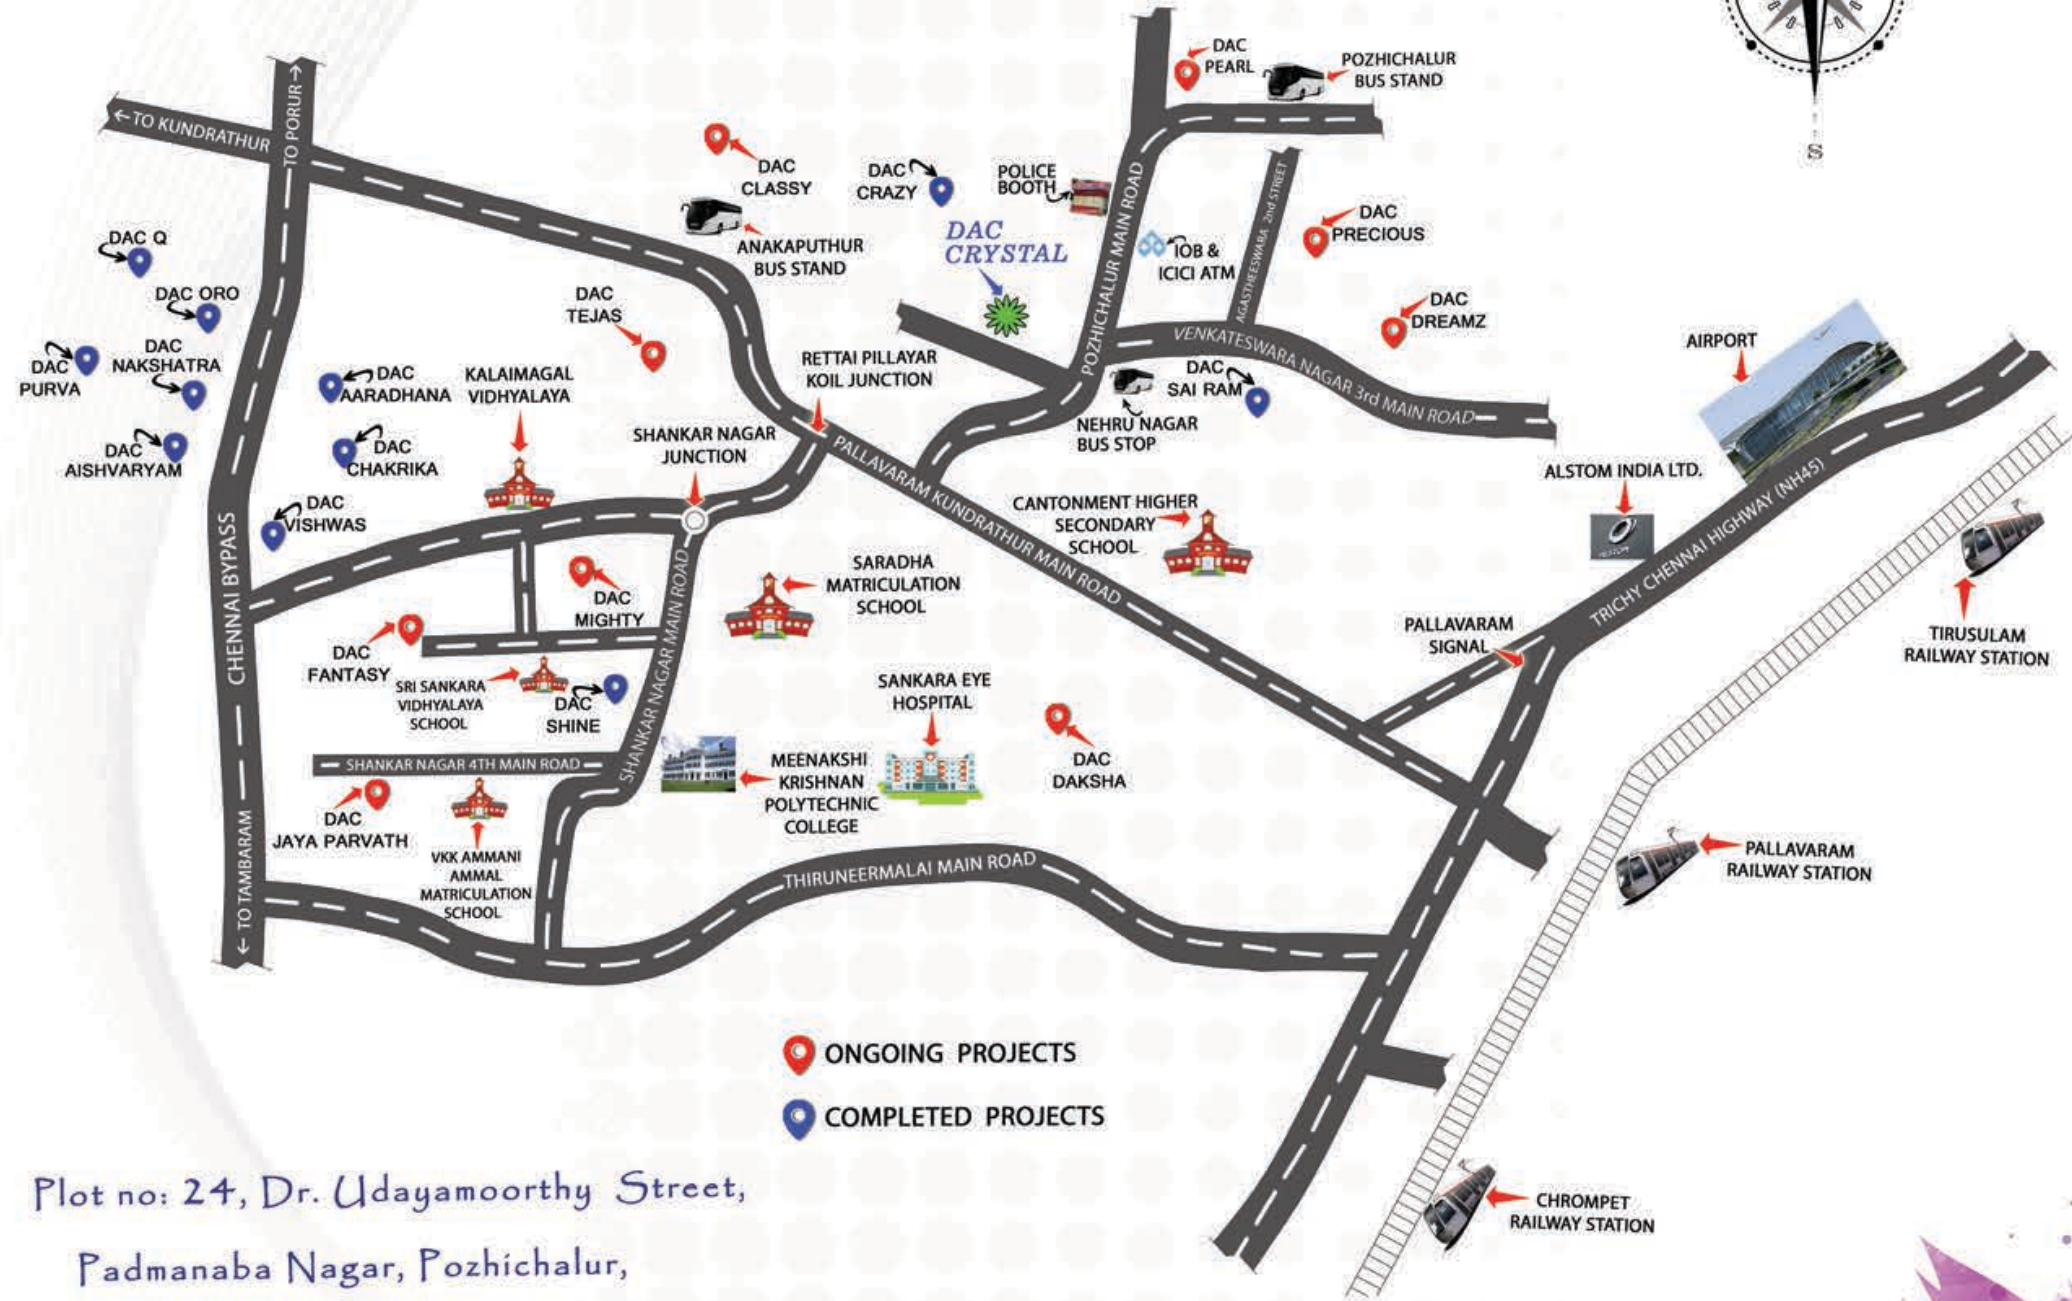

Location Map

Plot no: 24, Dr. Udayamoorthy Street,
Padmanaba Nagar, Pozhichalur,
Chennai - 600 074.