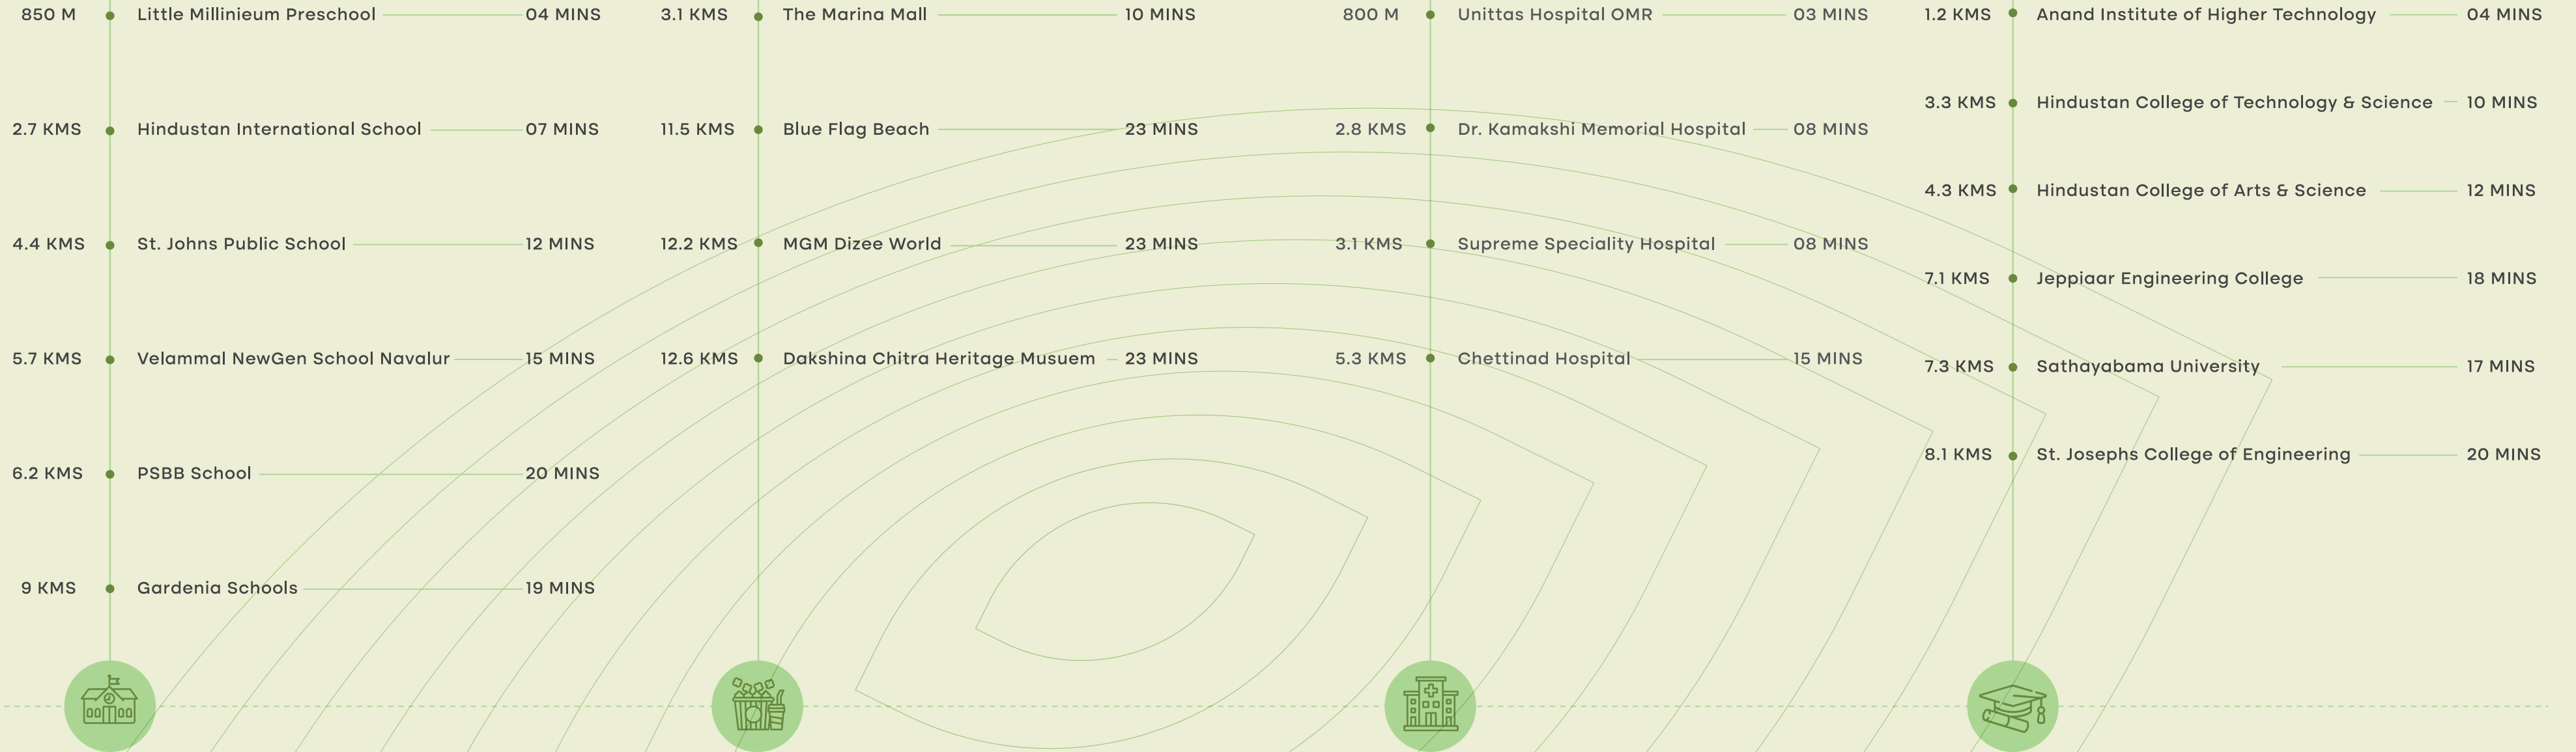

Entertainment

- Marina Mall
- Kovalam Beach
- MGM Dizee World

Transportation

- Vandalur Road Junction
- Upcoming SIPCOT Metro Station

Schools

Entertainment

Hospitals

Colleges