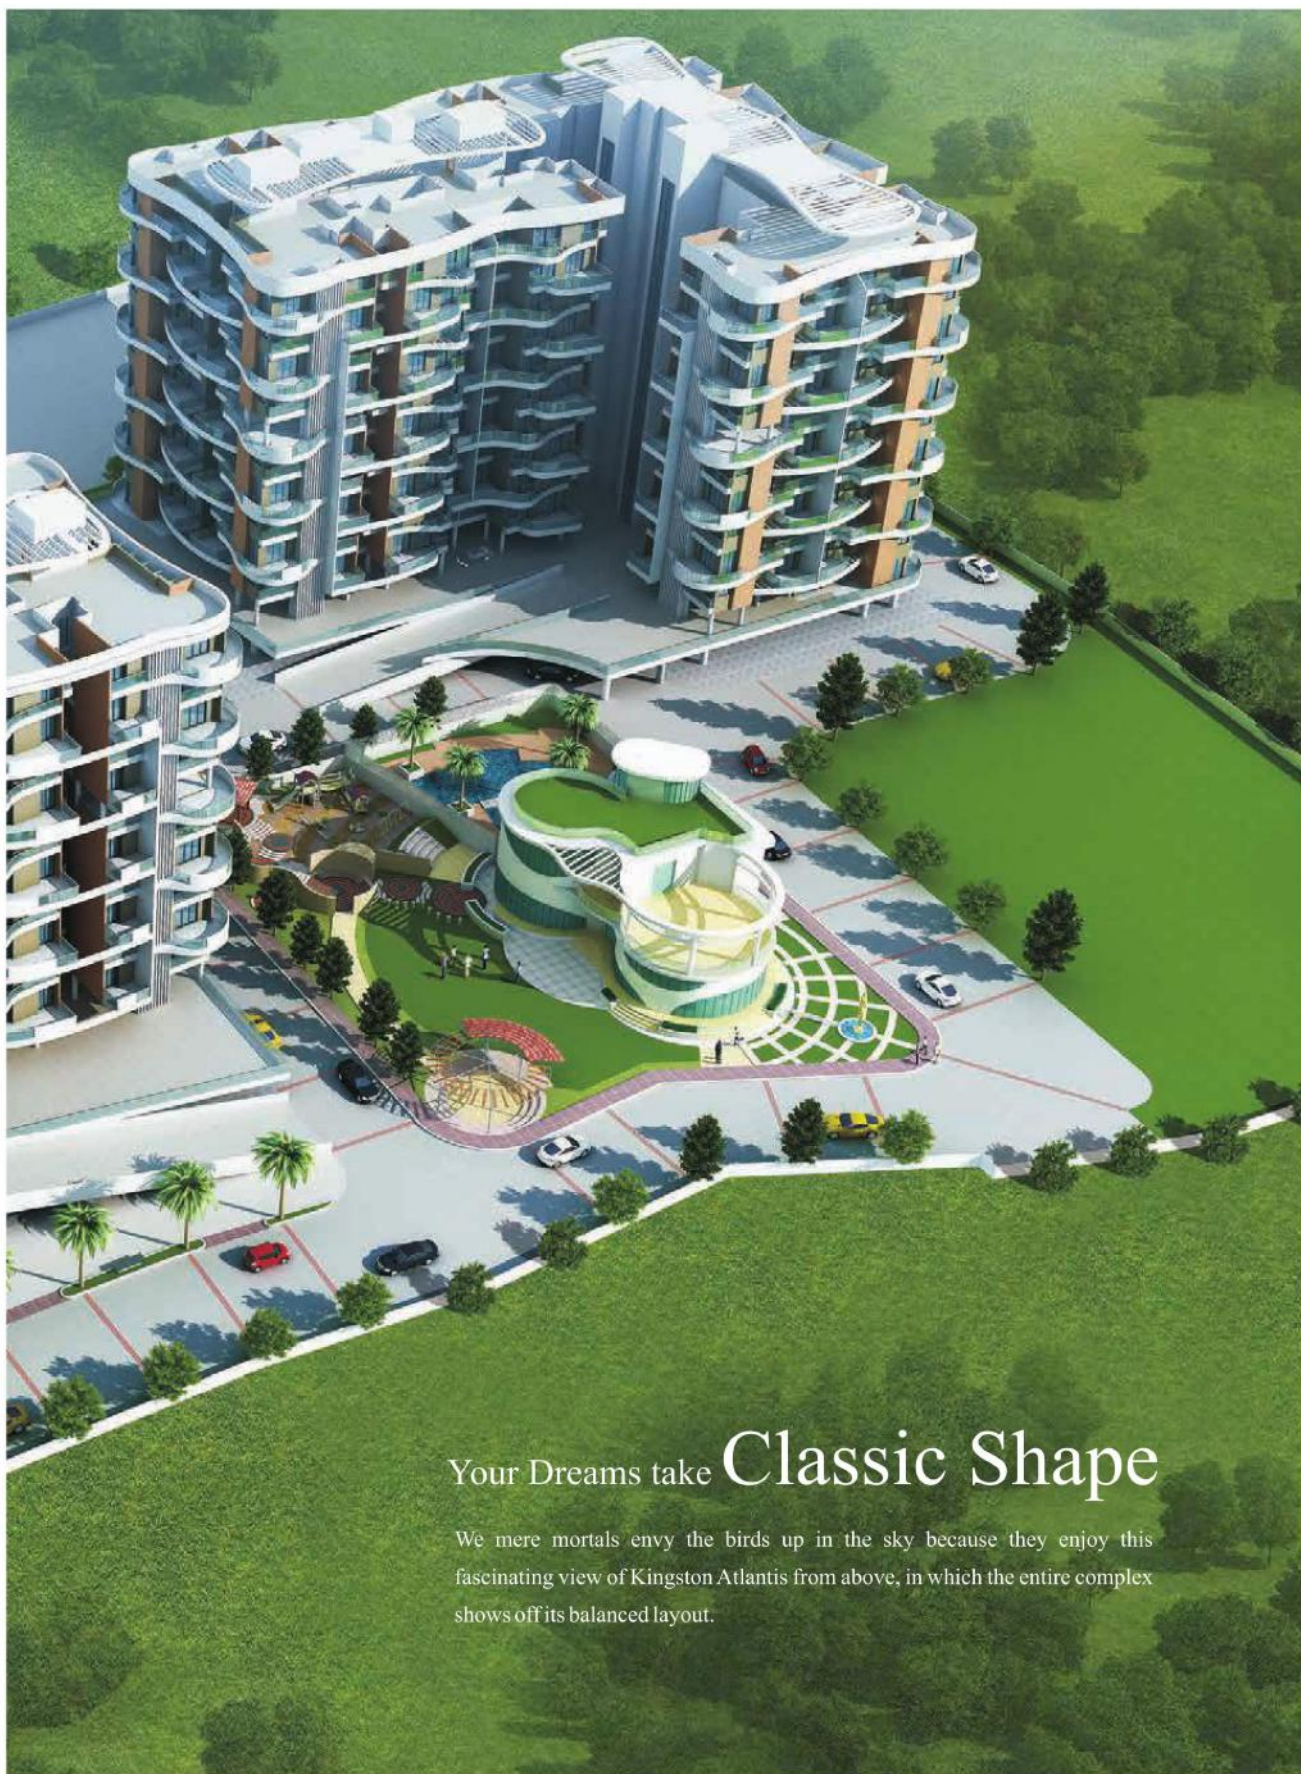

# A Classic Dwelling Place

Welcome to a classic new entrant...Kingston Atlantis, developed in the form of a fabled city of mythology that is beautified with architectural magnificence.

A Classic Setting for  
**a Modern Classic**

The undulating greens, flowering trees, and a neatly laid out neighbourhood is the ideal setting to showcase a modern residential complex.

Serene and peaceful, one would rarely believe that this complex is in a hustling metropolis like Pune. We have not just been inspired by the rich past, but we are also bringing back the glorious olden days.

Redefining  
**Classic Spaces**

At Kingston Atlantis the spaces are a fine blend of natural charm and modern planning and construction. The result is a truly picturesque mosaic depicting life at its very best.