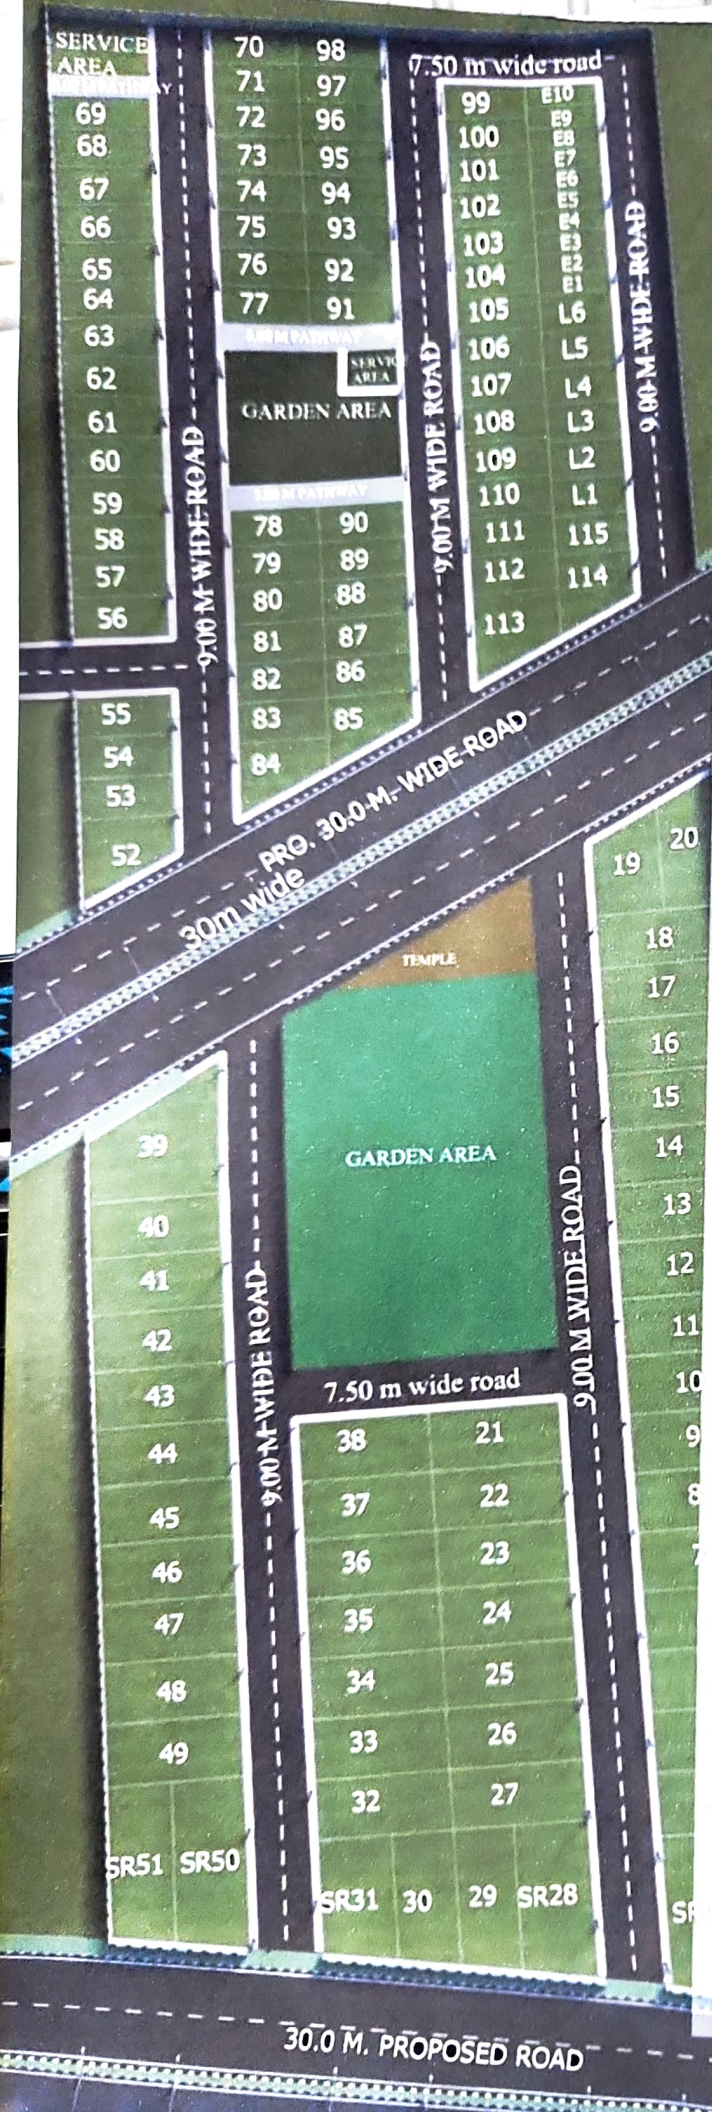

DEVKRAPA CORRIDOR

OWN YOUR DREAM PLOTS AT PREMIUM
LOCATION AT INDORE'S SUPERCORRIDOR

ADDRESS:

KHASRA NO 471/2/1 GRAM
LIMBODAGARI SUPER CORRIDOR,
INDORE, MP

CONTACT:

+91 9977506762

Email: devkrapa.corridor@gmail.com

30.0 M. PROPOSED ROAD