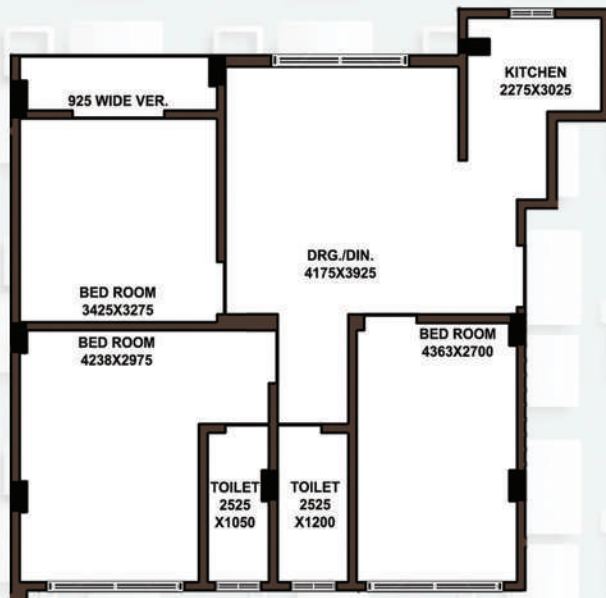

COMMUNITY HALL

GYMNASIUM

CHILDREN'S PLAY AREA

POWER BACK UP

LIFT

CCTV / SECURITY

BLOCK - A | FLAT - B

FLAT TYPE	CARPET & WALL	COMMON SPACE	BUILT-UP	SBUA
3BHK	827	85	912	1140

BLOCK - A | FLAT - A

FLAT TYPE	CARPET & WALL	COMMON SPACE	BUILT-UP	SBUA
3BHK	944	99	1043	1304

BLOCK - A | FLAT - D

FLAT TYPE	CARPET & WALL	COMMON SPACE	BUILT-UP	SBUA
3BHK	1028	108	1136	1420

BLOCK - A | FLAT - C

FLAT TYPE	CARPET & WALL	COMMON SPACE	BUILT-UP	SBUA
3BHK	879	93	972	1215

BLOCK - B | FLAT - B

FLAT TYPE	CARPET & WALL	COMMON SPACE	BUILT-UP	SBUA
3BHK	1212	108	1320	1650

BLOCK - B | FLAT - A

FLAT TYPE	CARPET & WALL	COMMON SPACE	BUILT-UP	SBUA
3BHK	1212	108	1320	1650