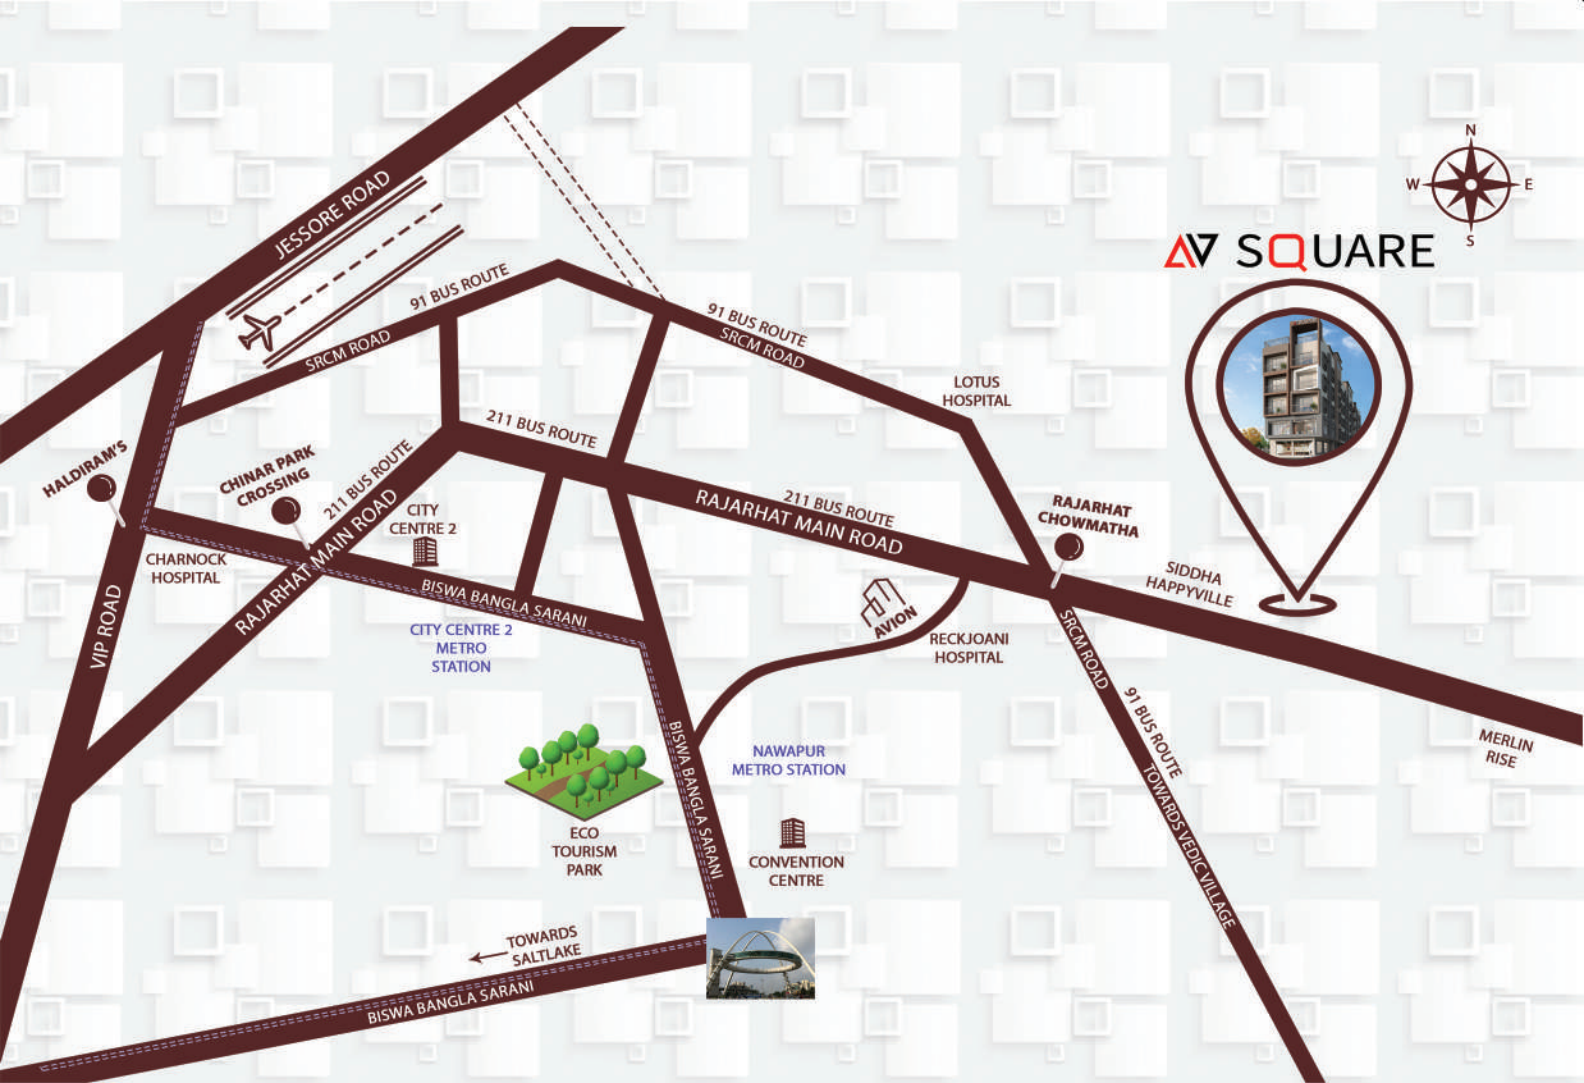

ASHTA VINAYAK
INFRASTRUCTURE

AV SQUARE

RAJARHAT CHOWMATHA

"DREAM TO REALITY"

YOUR HOME IN THE HEART OF RAJARHAT

AV SQUARE is a premium residential project in Rajarhat (Chowmatha). The Project is surrounded by lush greenery and offers modern facilities and amenities to suit your discerning lifestyle.

FLAT TYPE	CARPET & WALL	COMMON SPACE	BUILT-UP	SBUA
3BHK	879	93	972	1215

BLOCK - B | FLAT - B

FLAT TYPE	CARPET & WALL	COMMON SPACE	BUILT-UP	SBUA
3BHK	1212	108	1320	1650

BLOCK - B | FLAT - A

FLAT TYPE	CARPET & WALL	COMMON SPACE	BUILT-UP	SBUA
3BHK	1212	108	1320	1650

AV SQUARE

Key Distances :

- * 1 min Rajarhat Chowmatha
- * 2 mins Rajarhat PS
- * 3 mins Rajarhat Hospital
- * 4 mins Eco Urban Village
- * 5 mins Eco-Park
- * 6 mins Derozio College
- * 7 mins City Centre 2
- * 8 mins Chinar Park
- * 9 mins Haldiram
- * 10 mins Airport