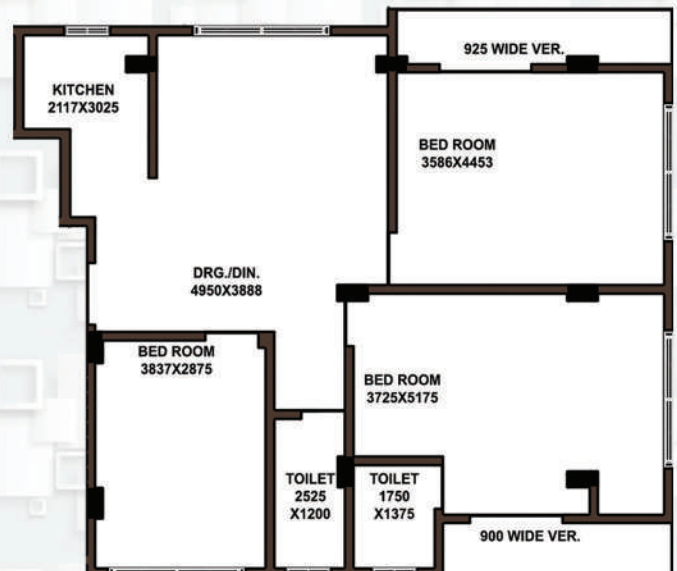

COMMUNITY HALL

GYMNASIUM

CHILDREN'S PLAY AREA

POWER BACK UP

LIFT

CCTV / SECURITY

BLOCK - A | FLAT - B

FLAT TYPE	CARPET & WALL	COMMON SPACE	BUILT-UP	SBUA
3BHK	827	85	912	1140

BLOCK - A | FLAT - A

FLAT TYPE	CARPET & WALL	COMMON SPACE	BUILT-UP	SBUA
3BHK	944	99	1043	1304

BLOCK - A | FLAT - D

FLAT TYPE	CARPET & WALL	COMMON SPACE	BUILT-UP	SBUA
3BHK	1028	108	1136	1420

BLOCK - A | FLAT - C

FLAT TYPE	CARPET & WALL	COMMON SPACE	BUILT-UP	SBUA
3BHK	879	93	972	1215

BLOCK - B | FLAT - B

FLAT TYPE	CARPET & WALL	COMMON SPACE	BUILT-UP	SBUA
3BHK	1212	108	1320	1650

BLOCK - B | FLAT - A

FLAT TYPE	CARPET & WALL	COMMON SPACE	BUILT-UP	SBUA
3BHK	1212	108	1320	1650