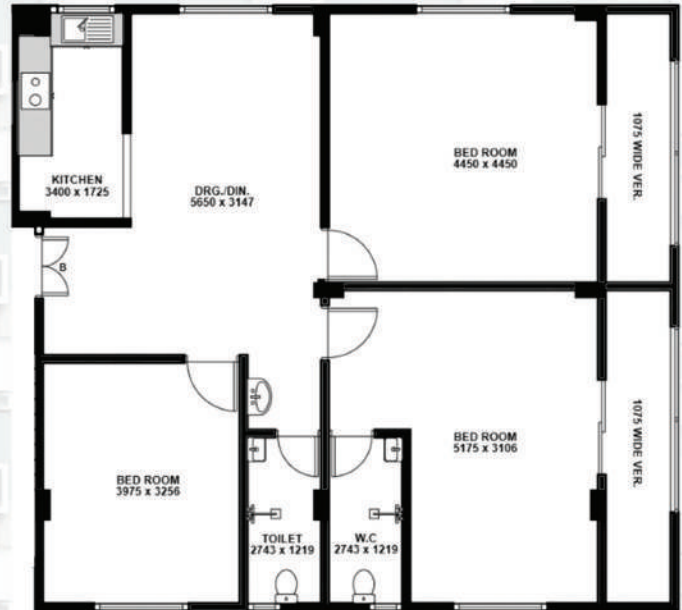

COMMUNITY HALL

GYMNASIUM

CHILDREN'S PLAY AREA

POWER BACK UP

LIFT

CCTV / SECURITY

BLOCK - A | FLAT - B

FLAT TYPE	CARPET & WALL	COMMON SPACE	BUILT-UP	SBUA
3BHK	827	85	912	1140

BLOCK - A | FLAT - A

FLAT TYPE	CARPET & WALL	COMMON SPACE	BUILT-UP	SBUA
3BHK	944	99	1043	1304

BLOCK - A | FLAT - D

FLAT TYPE	CARPET & WALL	COMMON SPACE	BUILT-UP	SBUA
3BHK	1028	108	1136	1420

BLOCK - A | FLAT - C

FLAT TYPE	CARPET & WALL	COMMON SPACE	BUILT-UP	SBUA
3BHK	879	93	972	1215

BLOCK - B | FLAT - B

FLAT TYPE	CARPET & WALL	COMMON SPACE	BUILT-UP	SBUA
3BHK	1212	108	1320	1650

BLOCK - B | FLAT - A

FLAT TYPE	CARPET & WALL	COMMON SPACE	BUILT-UP	SBUA
3BHK	1212	108	1320	1650