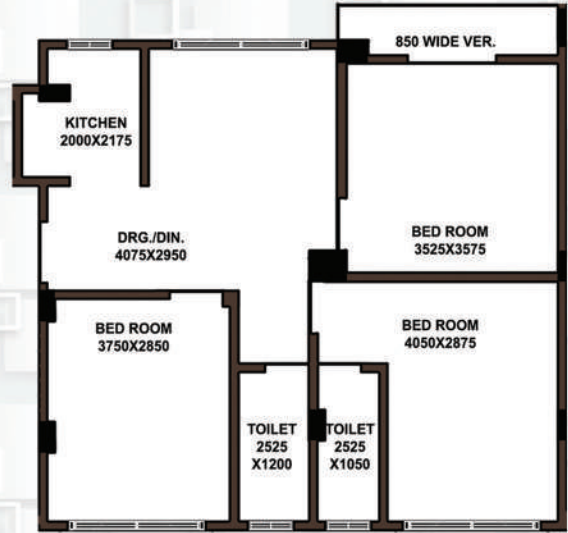

COMMUNITY HALL

GYMNASIUM

CHILDREN'S PLAY AREA

POWER BACK UP

LIFT

CCTV / SECURITY

BLOCK - A | FLAT - B

FLAT TYPE	CARPET & WALL	COMMON SPACE	BUILT-UP	SBUA
3BHK	827	85	912	1140

BLOCK - A | FLAT - A

FLAT TYPE	CARPET & WALL	COMMON SPACE	BUILT-UP	SBUA
3BHK	944	99	1043	1304

BLOCK - A | FLAT - D

FLAT TYPE	CARPET & WALL	COMMON SPACE	BUILT-UP	SBUA
3BHK	1028	108	1136	1420

BLOCK - A | FLAT - C

FLAT TYPE	CARPET & WALL	COMMON SPACE	BUILT-UP	SBUA
3BHK	879	93	972	1215

BLOCK - B | FLAT - B

FLAT TYPE	CARPET & WALL	COMMON SPACE	BUILT-UP	SBUA
3BHK	1212	108	1320	1650

BLOCK - B | FLAT - A

FLAT TYPE	CARPET & WALL	COMMON SPACE	BUILT-UP	SBUA
3BHK	1212	108	1320	1650