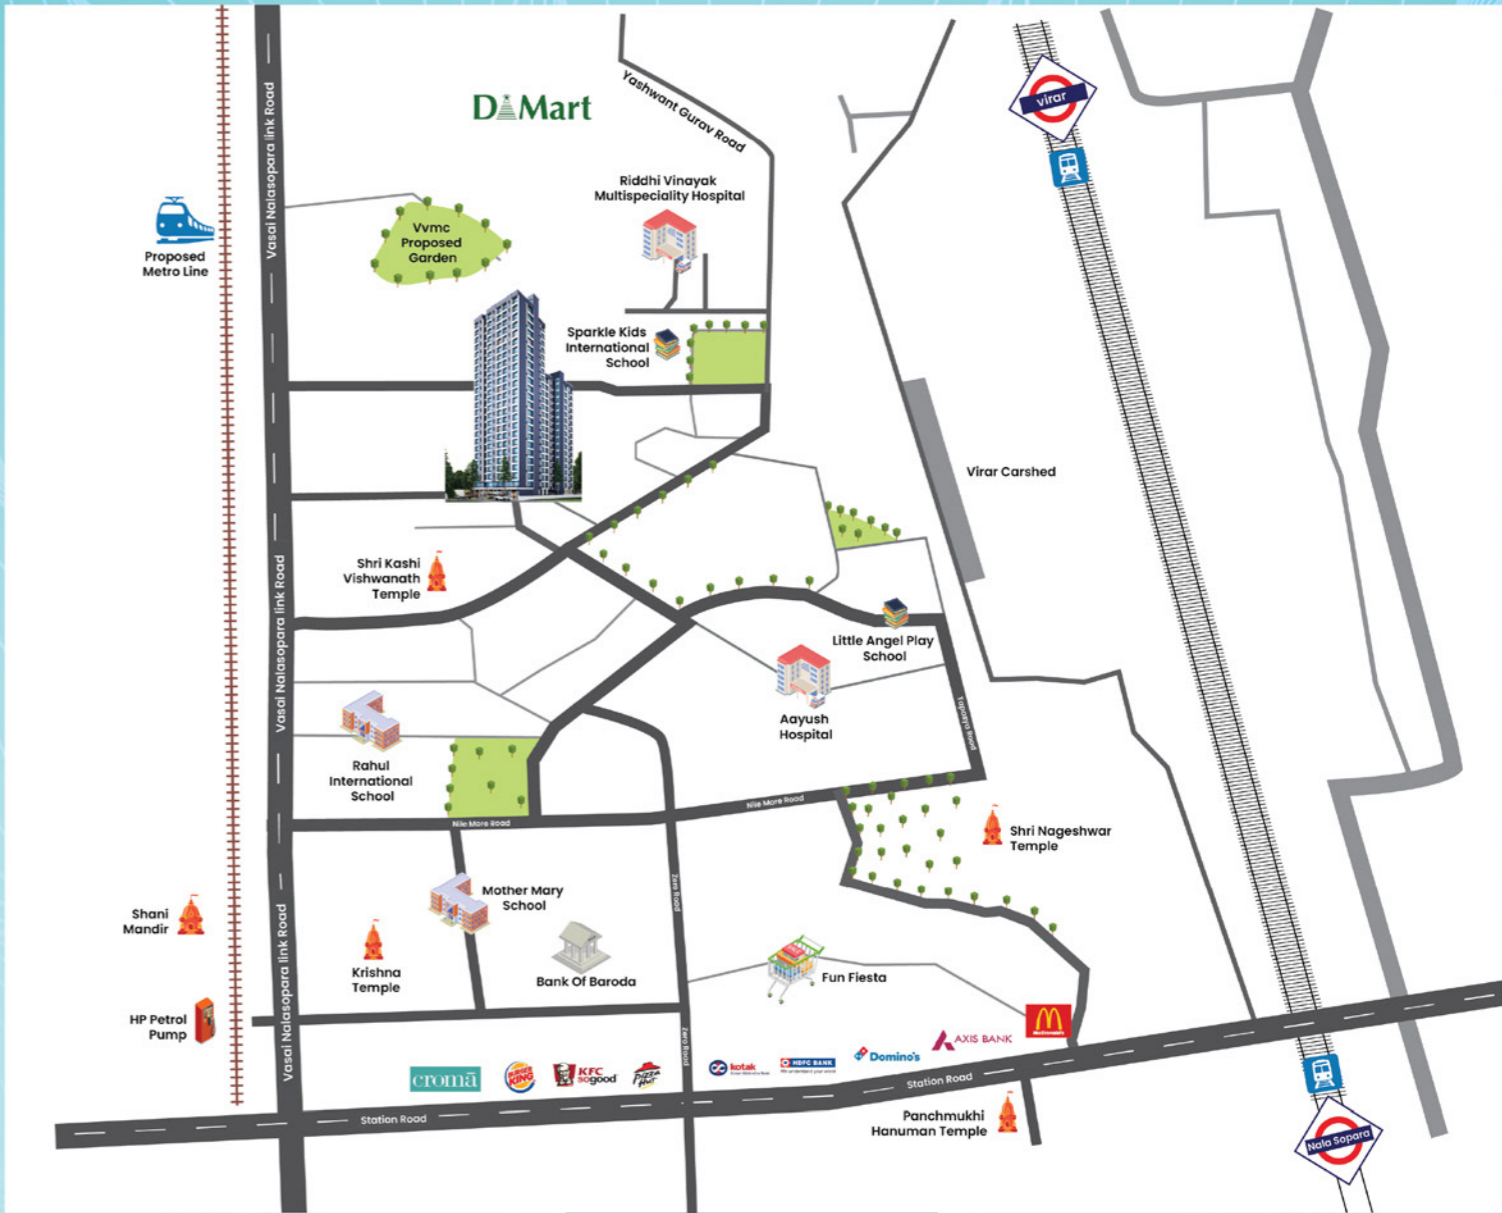

**Jogging Track**

**Sitting Area**

**Senior Citizen Area**

**High Speed Elevator**

**Kids Play Area**

**Parking Space**

**LOCATION ADVANTAGE**

**CONNECTIVITY**

- Nalasopara Railway Station- 10 mins
- Virar Railway Station- 8 mins
- Nalasopara Bus Depot- 9 mins
- Upcoming Metro Station-

**EDUCATION**

- Tree House High School- 3 mins
- Sparkle Kids International School- 1 mins

**SHOPPING & ENTERTAINMENT**

- Dmart- 3 mins
- Fun Fiesta Multiplex- 5 mins
- The Capital mall- 12 mins
- Ameya Classic Club- 4 mins

**TEMPLE**

- Shankeshwar Parshwanath Jain Mandir- 3 mins
- Shani Mandir- 2 mins
- Shree Kashi Vishwanath Temple- 2 mins

**HOSPITAL**

- Riddhi Vinayak Multispeciality Hospital- 2 mins
- Sahayog Hospital- 5 mins

STRATEGIC PARTNER  
**ROUBILL**

**SITE LOCATION-** Elite Tower, Nalasopara-Virar Link Road, Near Yashwant Guarav Police Chowki, Nalasopara West