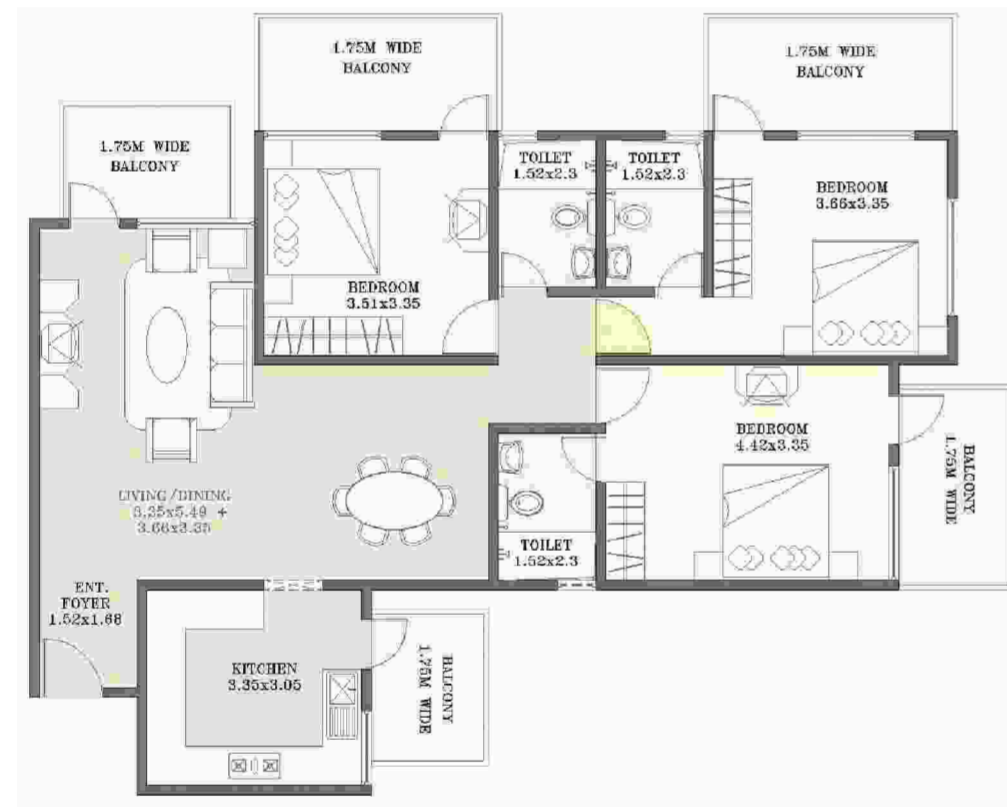

**Kitchen:**  
Granite kitchen counter with stainless steel sink and dadoing of 2 feet  
Provision for washing machine in utility area

**Electrical:**  
TV points in living room and all bedrooms  
Fire resistant electrical cabling  
Elegant electrical switches  
Telephone point in living room and master bedroom

**Bathrooms:**  
Ceramic flooring for all bathrooms and dado up to 7 feet  
Premium sanitaryware (Hindustan / Parryware or equivalent)  
Counter-top washbasin in master bedroom  
Premium quality CP fittings  
Provision for geysers and exhaust fan

**ESTEEM  
ENCLAVE**

*Elevation Plan*

**ESTEEM  
ENCLAVE**

*Floor Plan*

2 BEDROOM

2 BEDROOM

*Floor Plan*

3 BEDROOM

*Layout Plan*

ESTEEM  
ENCLAVE

*Block A*

ESTEEM  
ENCLAVE

*Block B*