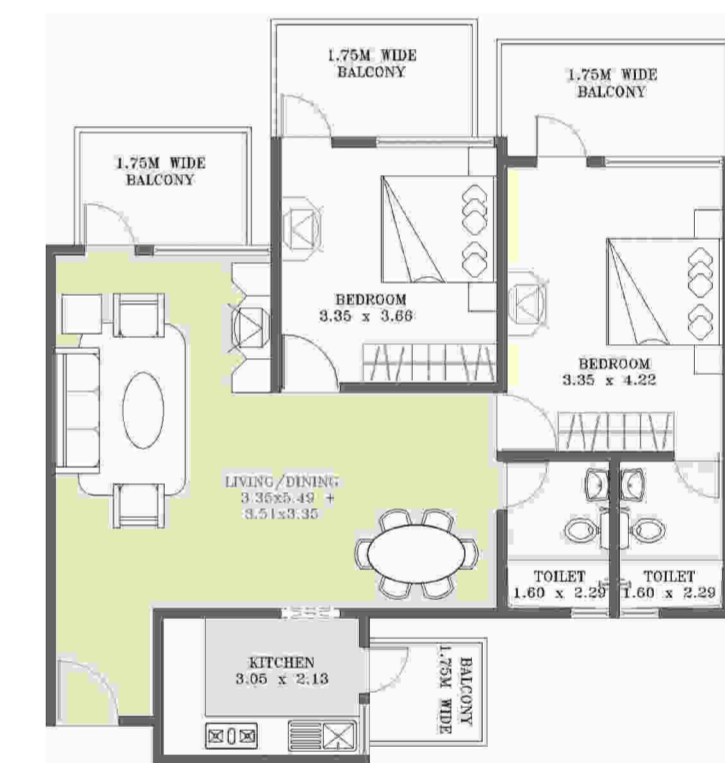

**Bathrooms:**  
Ceramic flooring for all bathrooms and dado up to 7 feet  
Premium sanitaryware (Hindustan / Parryware or equivalent)  
Counter-top washbasin in master bedroom  
Premium quality CP fittings  
Provision for geysers and exhaust fan

**ESTEEM  
ENCLAVE**

*Elevation Plan*

**ESTEEM  
ENCLAVE**

*Floor Plan*

2 BEDROOM

2 BEDROOM

*Floor Plan*

3 BEDROOM

*Layout Plan*

ESTEEM  
ENCLAVE

*Block A*

ESTEEM  
ENCLAVE

*Block B*