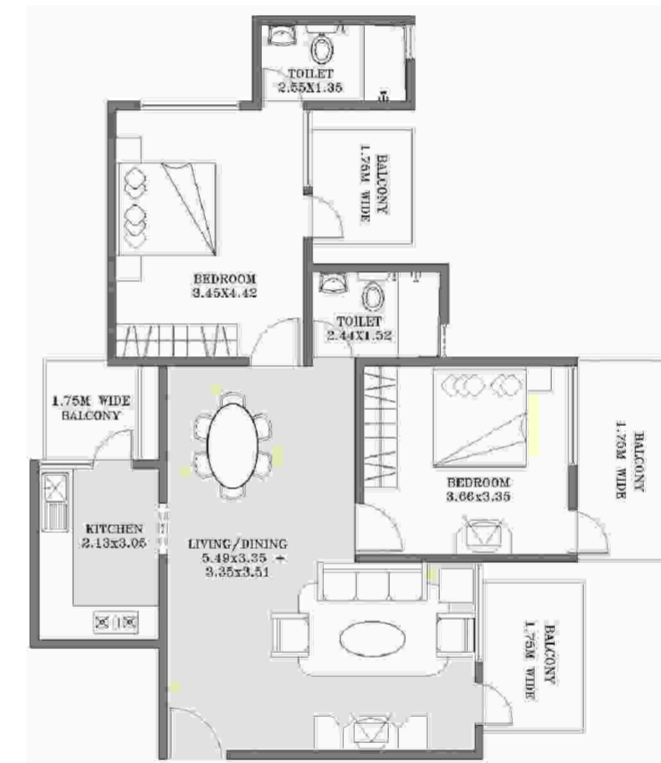

**Kitchen:**  
Granite kitchen counter with stainless steel sink and dadoing of 2 feet  
Provision for washing machine in utility area

**Electrical:**  
TV points in living room and all bedrooms  
Fire resistant electrical cabling  
Elegant electrical switches  
Telephone point in living room and master bedroom

**Bathrooms:**  
Ceramic flooring for all bathrooms and dado up to 7 feet  
Premium sanitaryware (Hindustan / Parryware or equivalent)  
Counter-top washbasin in master bedroom  
Premium quality CP fittings  
Provision for geysers and exhaust fan

**ESTEEM  
ENCLAVE**

*Elevation Plan*

**ESTEEM  
ENCLAVE**

*Floor Plan*

2 BEDROOM

2 BEDROOM

*Floor Plan*

3 BEDROOM

*Layout Plan*

ESTEEM  
ENCLAVE

*Block A*

ESTEEM  
ENCLAVE

*Block B*