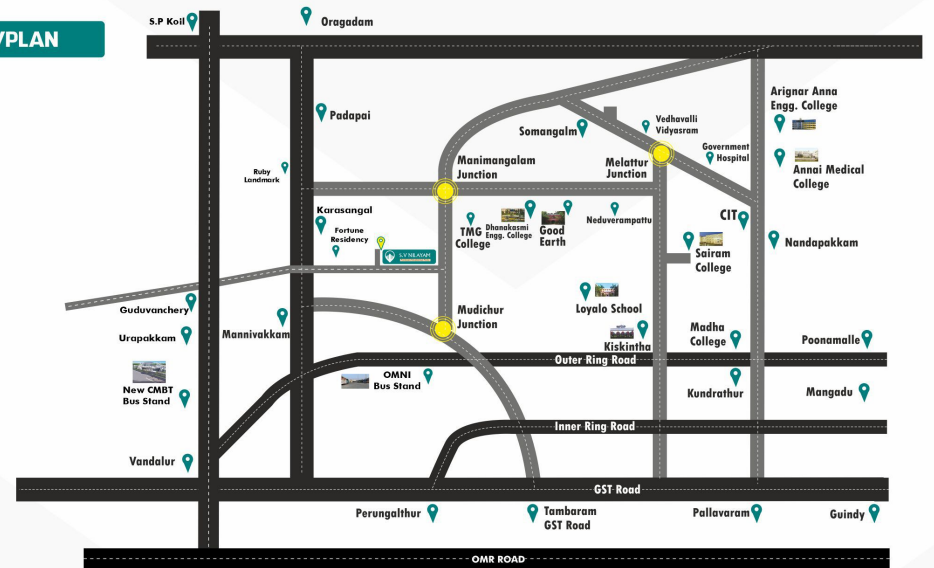

LOCATION ADVANTAGES

- ★ 1.5 Km from Mannivakkam & Mudichur
- ★ 2 Km from 400 Feet Outer Ring Road and New Omni Bus Stand
- ★ 10 Min Drive from Manimangalam Main Road
- ★ 10 Min Drive from Tambaram Bus Terminus & Railway Station
- ★ 3.5 Km from Vandalur Railway Station & Bus Stop
- ★ 4 Km from New CMBT kilambakkam bus terminus

Tambaram Railway Station

Indian Petrol Bunk

Vels Global School

Chaitanya School

Good Earth School

S.V NILAYAM
Premium Residential Plots

KEYPLAN

Scan this for Site location