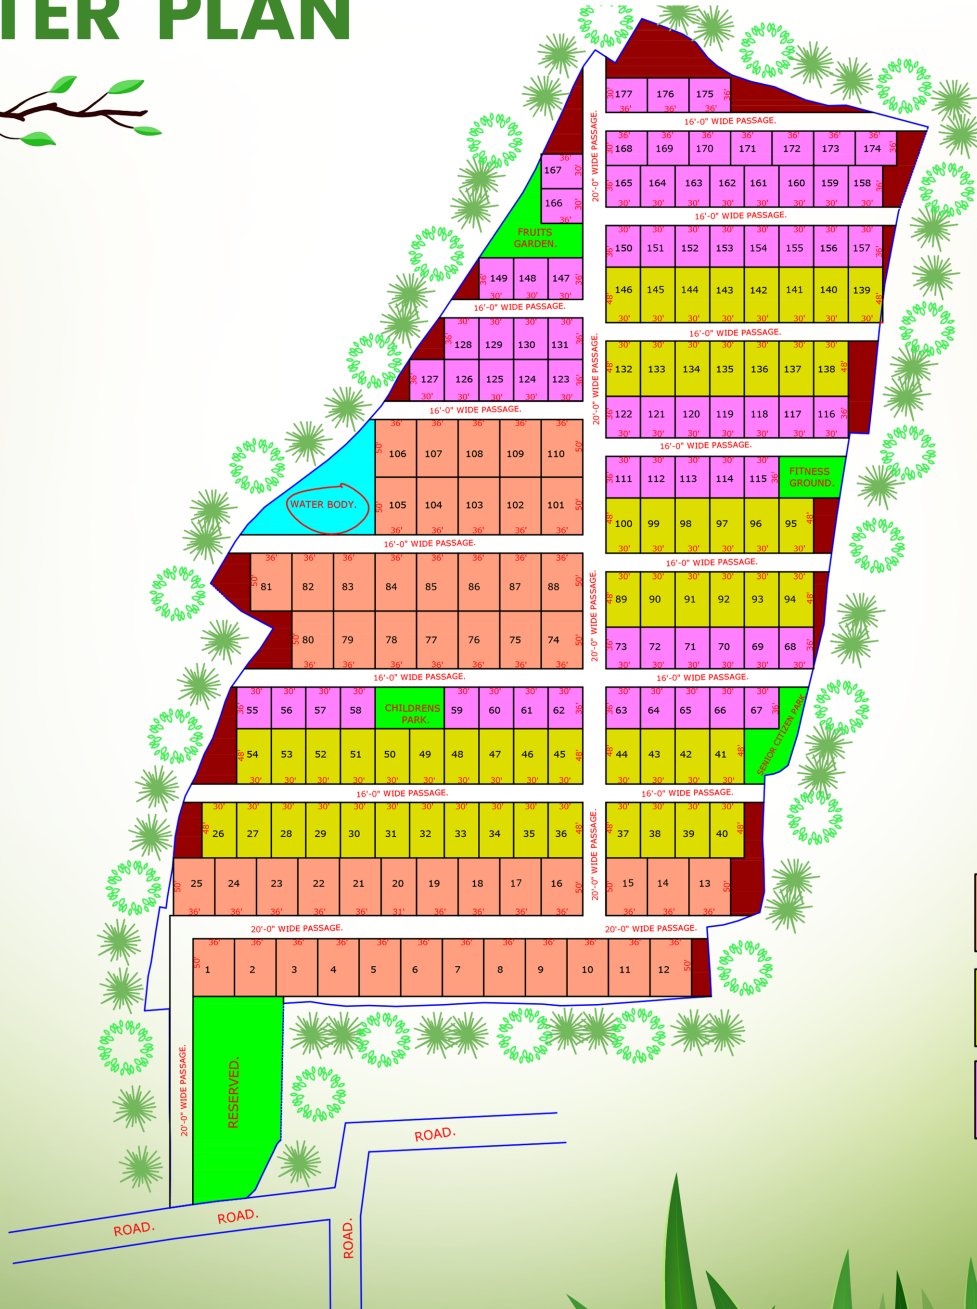

INARA  
CITY

# MASTER PLAN

- 50' X 36'= 2.50 COTTAH.
- 48' X 30'= 2.00 COTTAH.
- 36' X 30'= 1.50 COTTAH.

# CITY WITHIN A SMART CITY

Build your Dream Home in your Own Land in a prime location of New Town

Loan Available for land

## Location Highlights of Inara City

- Bank: 1min Walking distance
- Malls: 2mins drive
- Major Hospitals: 5mins Drive
- Educational Institutes: 5mins drive
- Daily Bazar: 5mins walking distance
- Bus terminal: 3mins walking distance