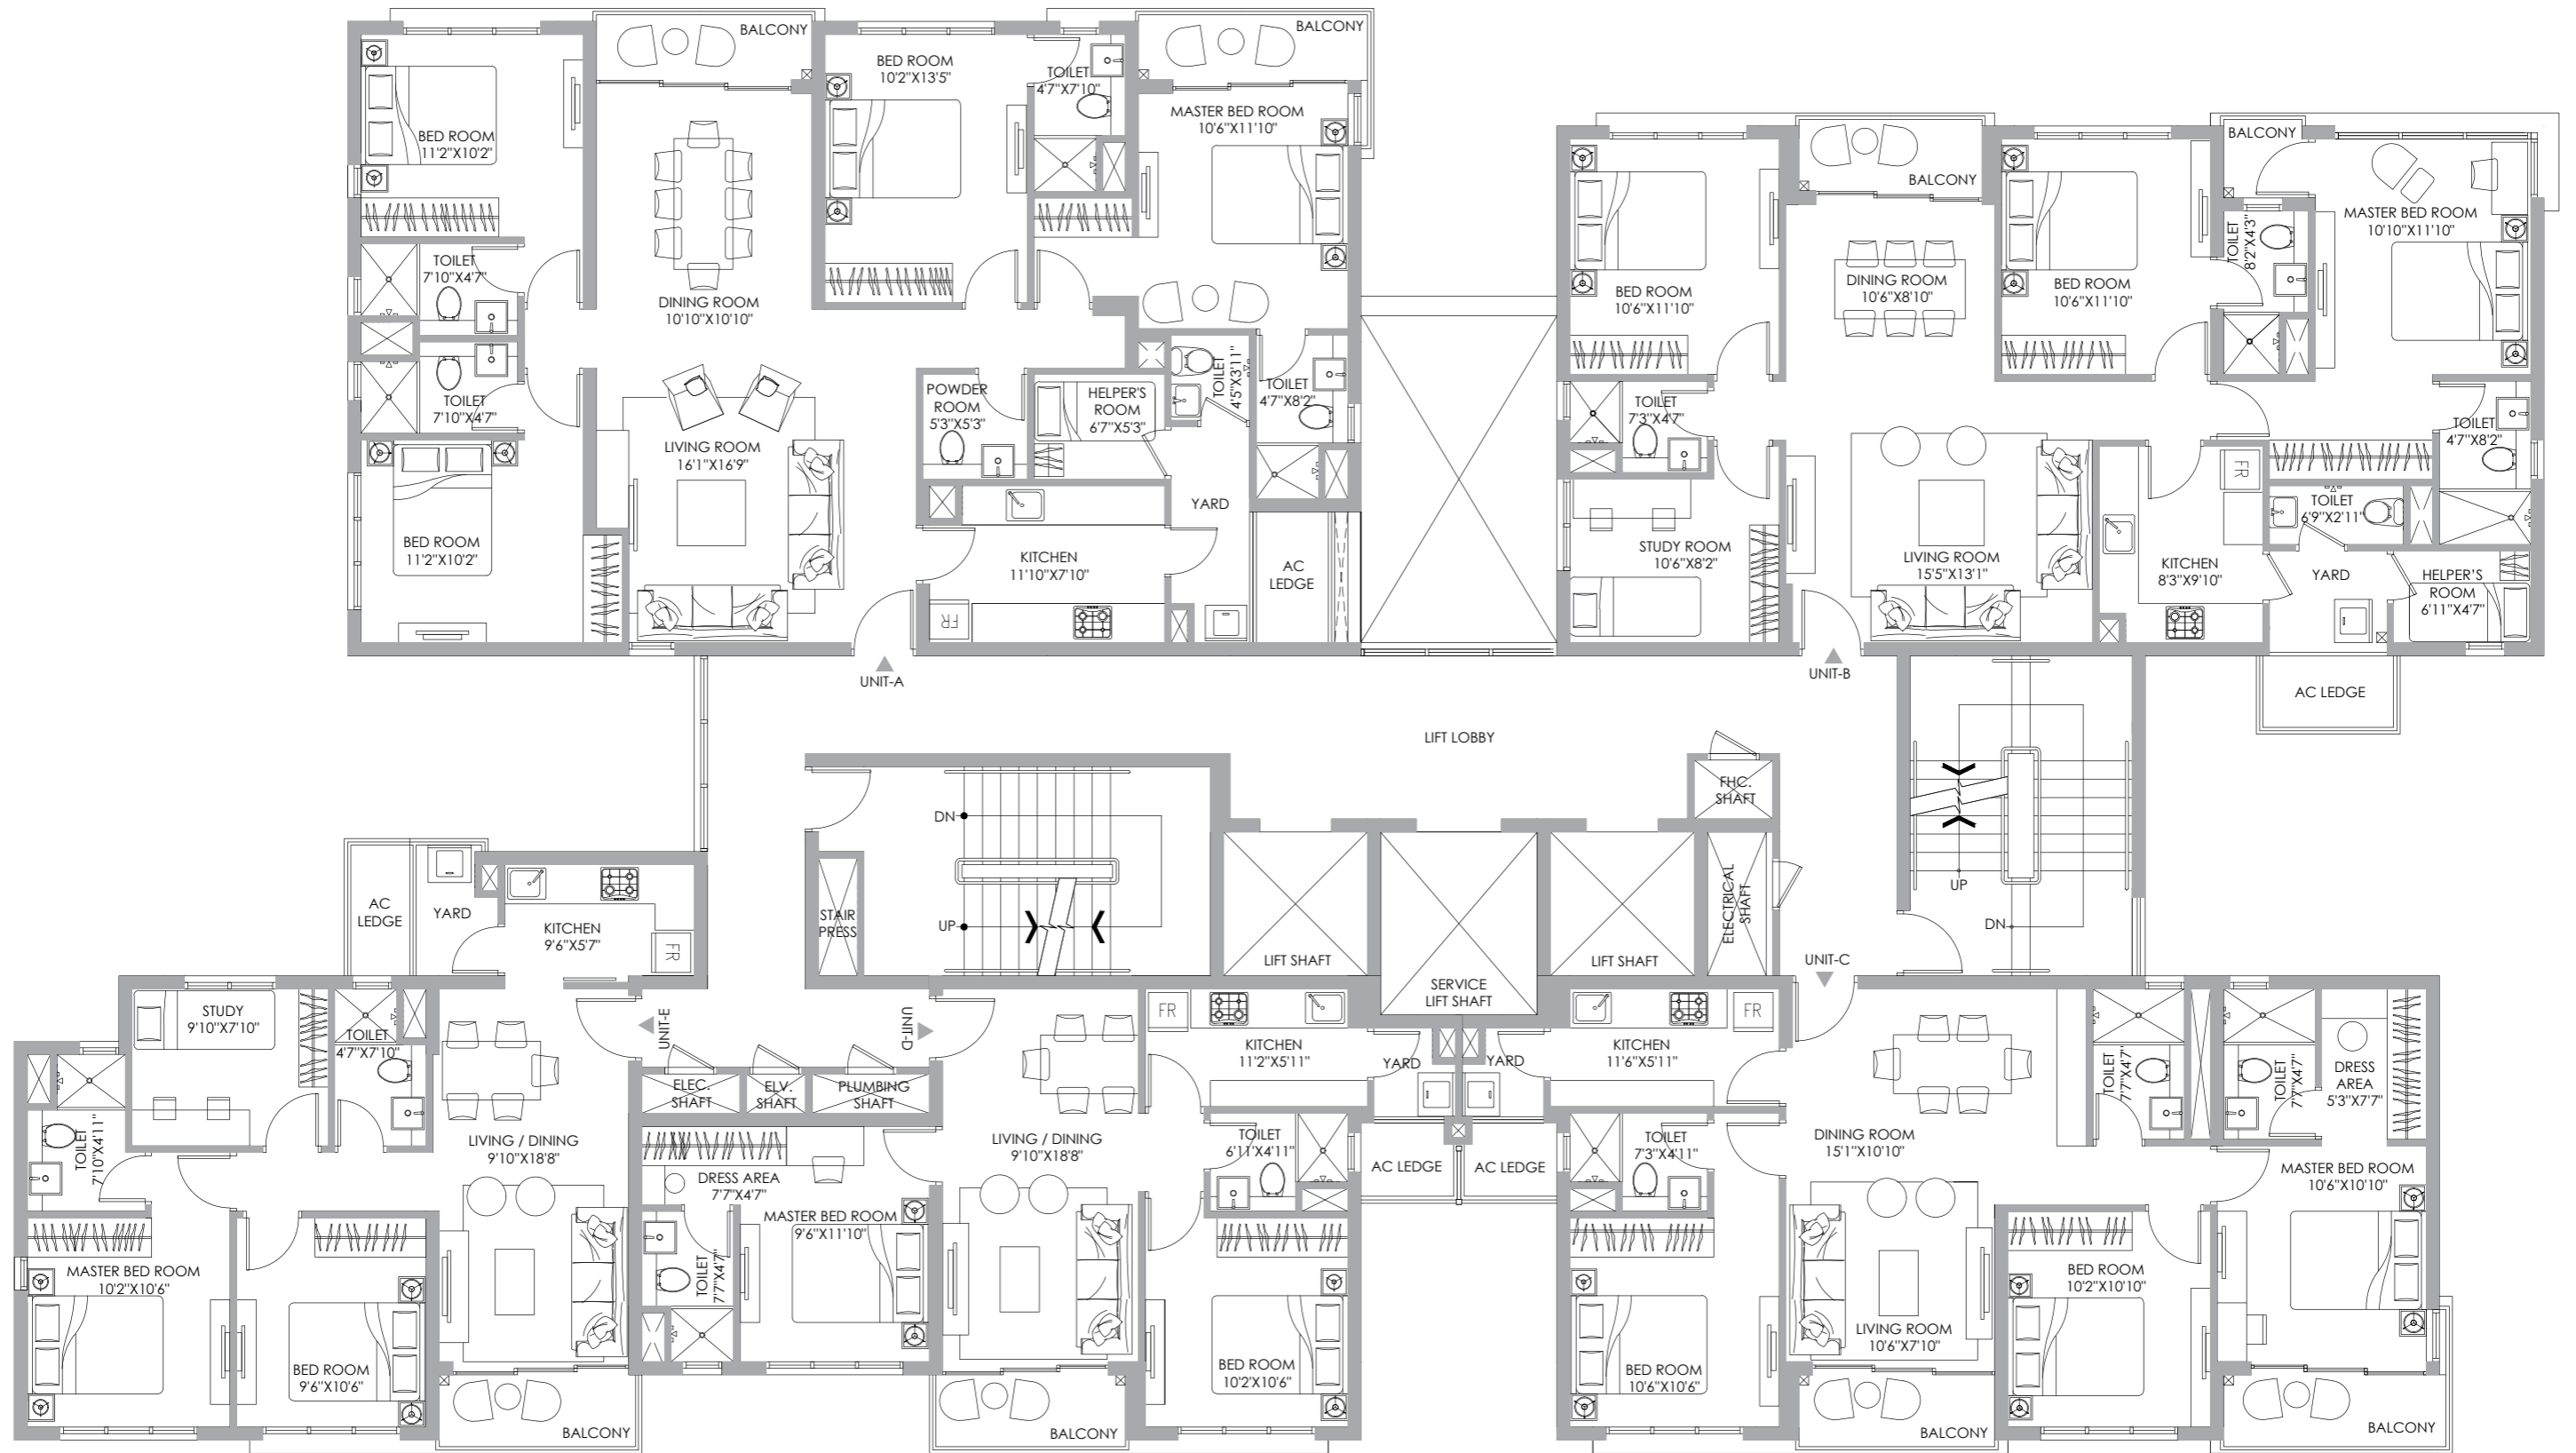

# SITE PLAN

- 4 BHK (Luxury)
- 4 BHK (Premium)
- 3 BHK (Luxury)
- 3 BHK (Premium)
- 2 BHK (Premium)

**TYPICAL FLOOR PLAN: BLOCK 4**

FLOOR	UNIT TYPE	UNIT FORMAT	CARPET AREA (In Sq.Ft.)	BALCONY AREA (In Sq.Ft.)
8th - 20th Floor	A	4 BHK (Premium)	1006	95
	B	4 BHK (Premium)	1119	124
3rd - 20th Floor	C	3 BHK (Premium)	664	97
	D	2BHK (Premium)	592	83
	E	3 BHK (Luxury)	865	88

**TYPICAL FLOOR PLAN: BLOCK 5**

FLOOR	UNIT TYPE	UNIT FORMAT	CARPET AREA (In Sq.Ft.)	BALCONY AREA (In Sq.Ft.)
8th - 20th Floor	A	3 BHK (Luxury)	918	136
3rd - 20th Floor	B	2 BHK (Premium)	636	76
	C	3 BHK (Premium)	686	81
	D	3 BHK (Premium)	723	59
	E	2 BHK (Premium)	591	78
	F	3 BHK (Luxury)	844	130

**TYPICAL FLOOR PLAN: BLOCK 6**

FLOOR	UNIT TYPE	UNIT FORMAT	CARPET AREA (In Sq.Ft.)	BALCONY AREA (In Sq.Ft.)
2nd - 20th Floor	A	4 BHK (Luxury)	1345	163
	B	4 BHK (Premium)	1119	130
1st - 20th Floor	C	3 BHK (Luxury)	865	131
	D	2 BHK (Premium)	592	83
	E	3 BHK (Premium)	664	97