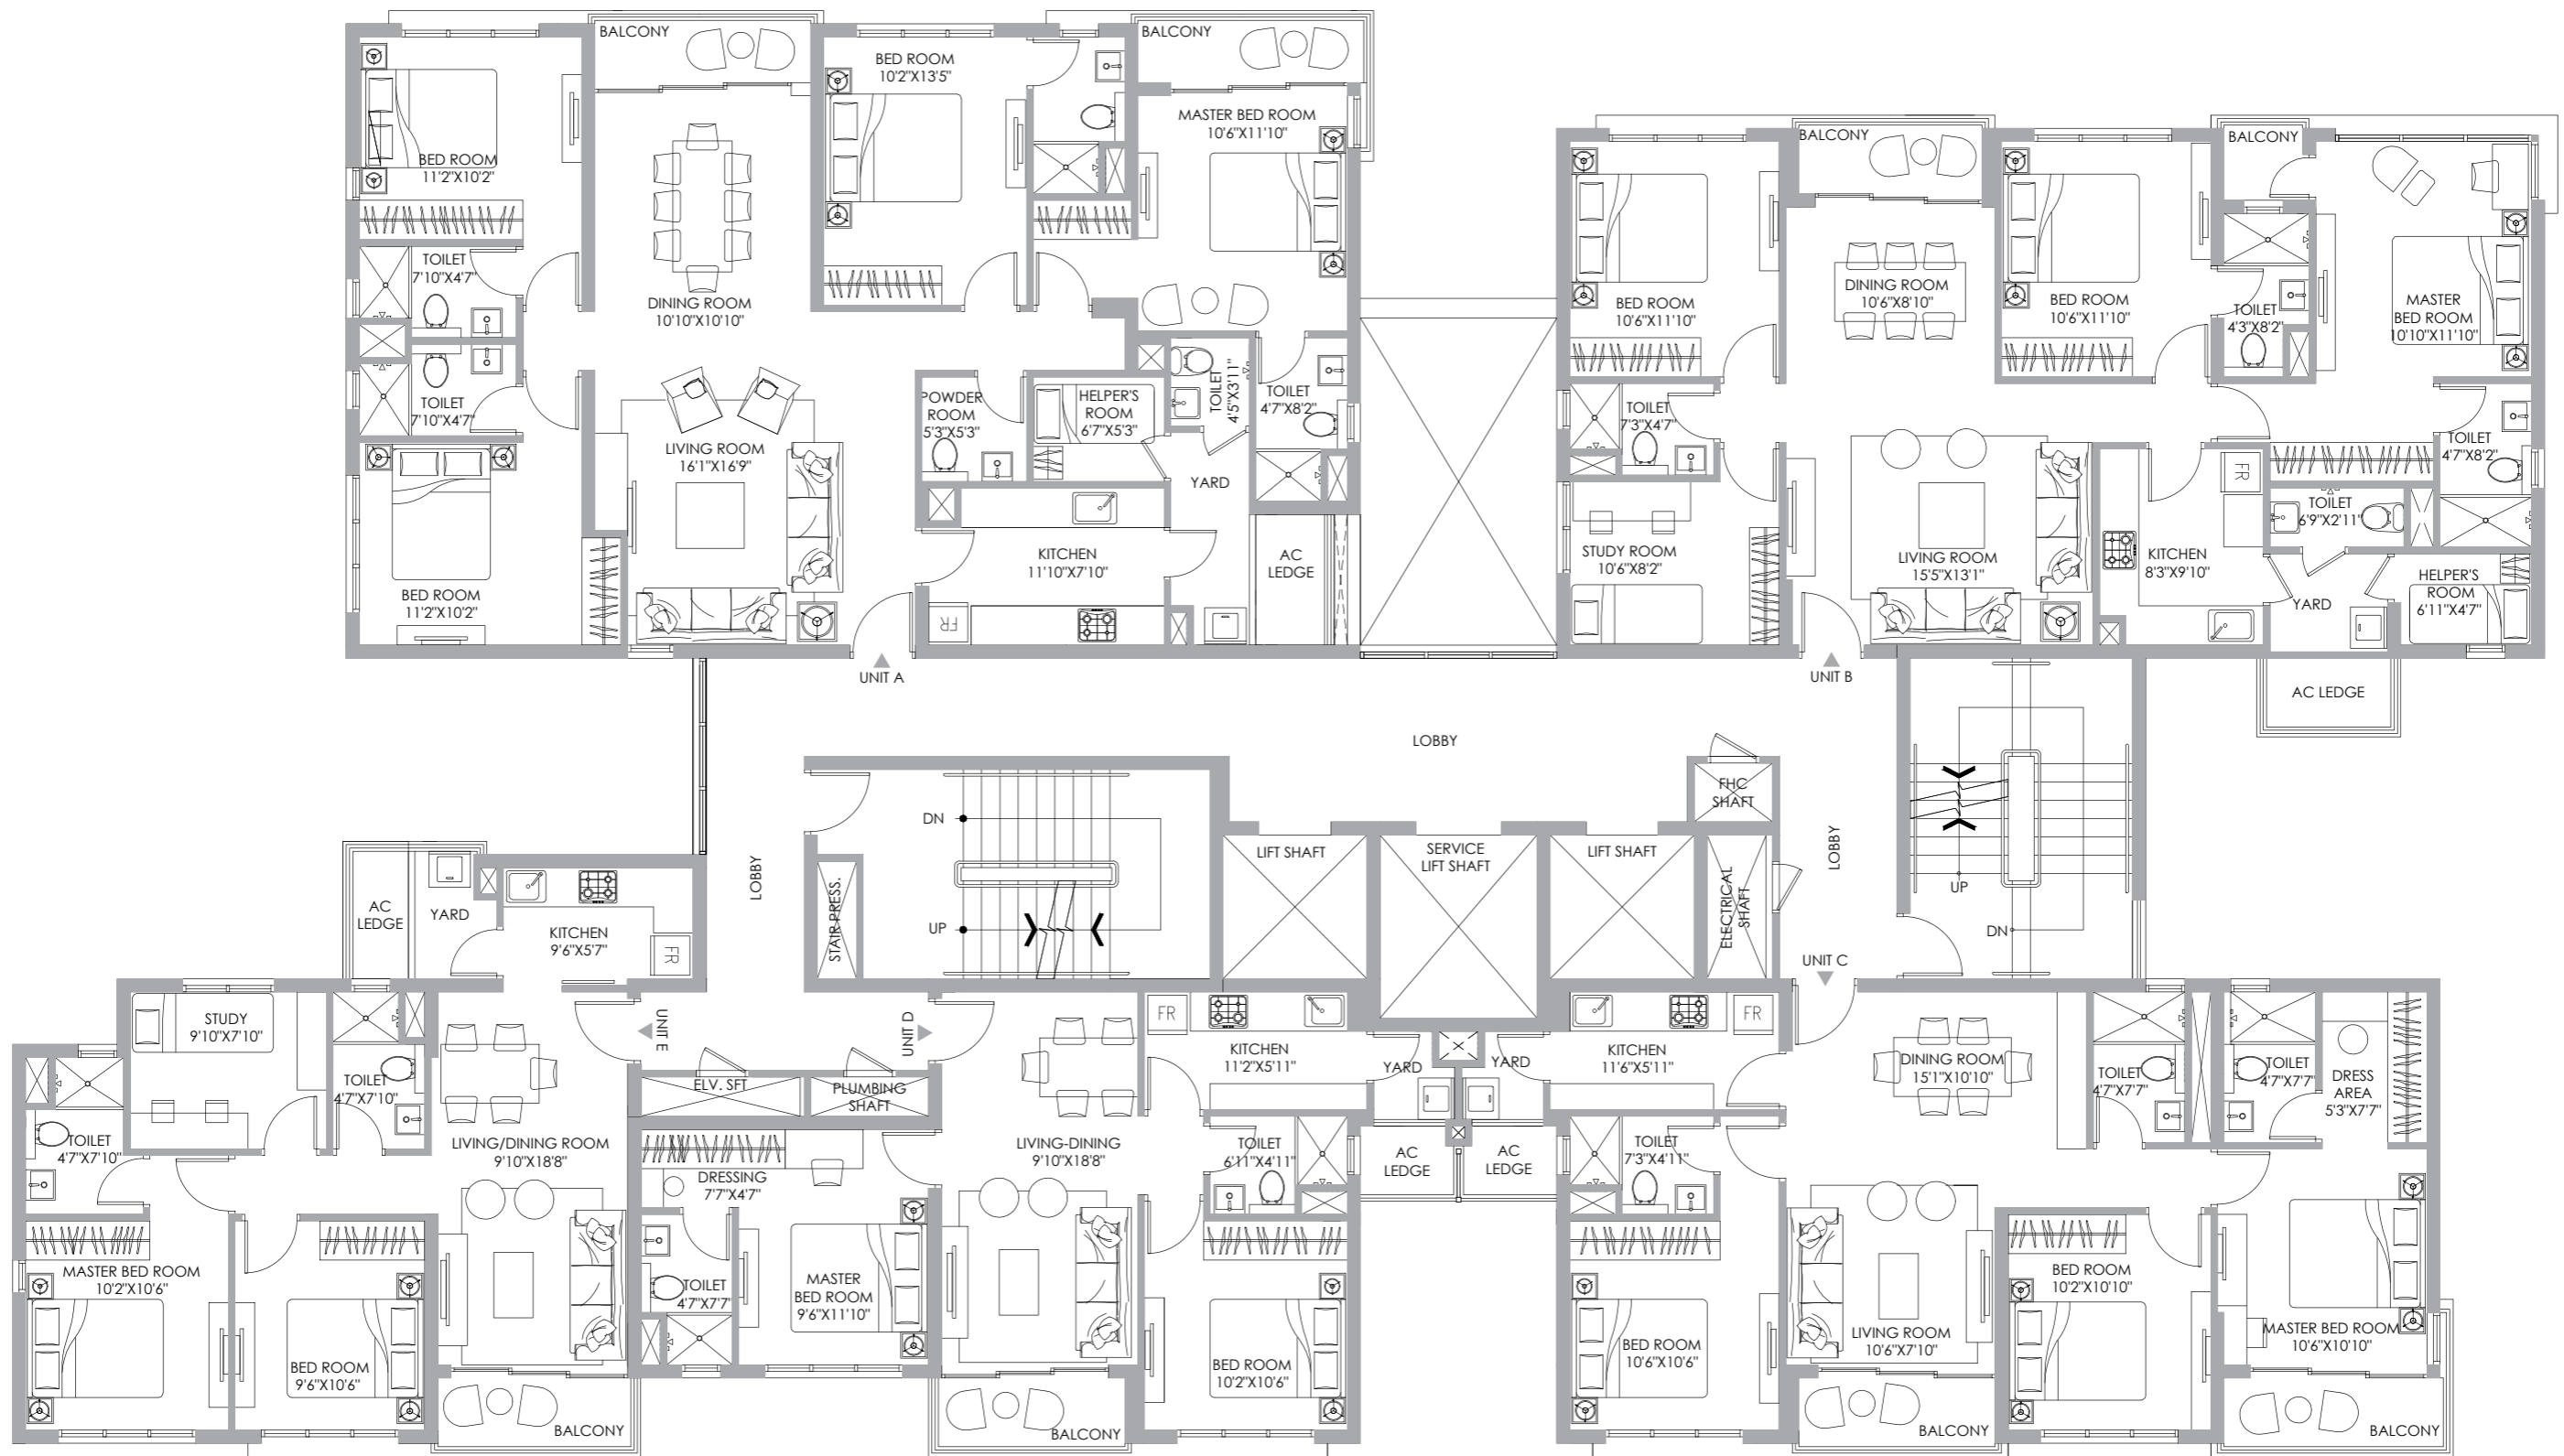

# SITE PLAN

- 4 BHK (Luxury)
- 4 BHK (Premium)
- 3 BHK (Luxury)
- 3 BHK (Premium)
- 2 BHK (Premium)

**TYPICAL FLOOR PLAN: BLOCK 6**

FLOOR	UNIT TYPE	UNIT FORMAT	CARPET AREA (In Sq.Ft.)	BALCONY AREA (In Sq.Ft.)
2nd - 20th Floor	A	4 BHK (Luxury)	1345	163
	B	4 BHK (Premium)	1119	130
1st - 20th Floor	C	3 BHK (Luxury)	865	131
	D	2 BHK (Premium)	592	83
	E	3 BHK (Premium)	664	97

**TYPICAL FLOOR PLAN: BLOCK 7**

FLOOR	UNIT TYPE	UNIT FORMAT	CARPET AREA (In Sq.Ft.)	BALCONY AREA (In Sq.Ft.)
3rd - 20th Floor	A	4 BHK (Luxury)	1345	163
	B	4 BHK (Premium)	1119	130
8th - 20th Floor	C	3 BHK (Luxury)	865	131
	D	2 BHK (Premium)	592	83
	E	3 BHK (Premium)	664	97

**TYPICAL FLOOR PLAN: BLOCK 8**

FLOOR	UNIT TYPE	UNIT FORMAT	CARPET AREA (In Sq.Ft.)	BALCONY AREA (In Sq.Ft.)
3rd - 20th Floor	A	3 BHK (Premium)	657	87
	B	2 BHK (Premium)	636	76
	C	3 BHK (Premium)	686	81
	D	3 BHK (Premium)	723	59
	E	2 BHK (Premium)	591	78
	F	3 BHK (Premium)	744	76