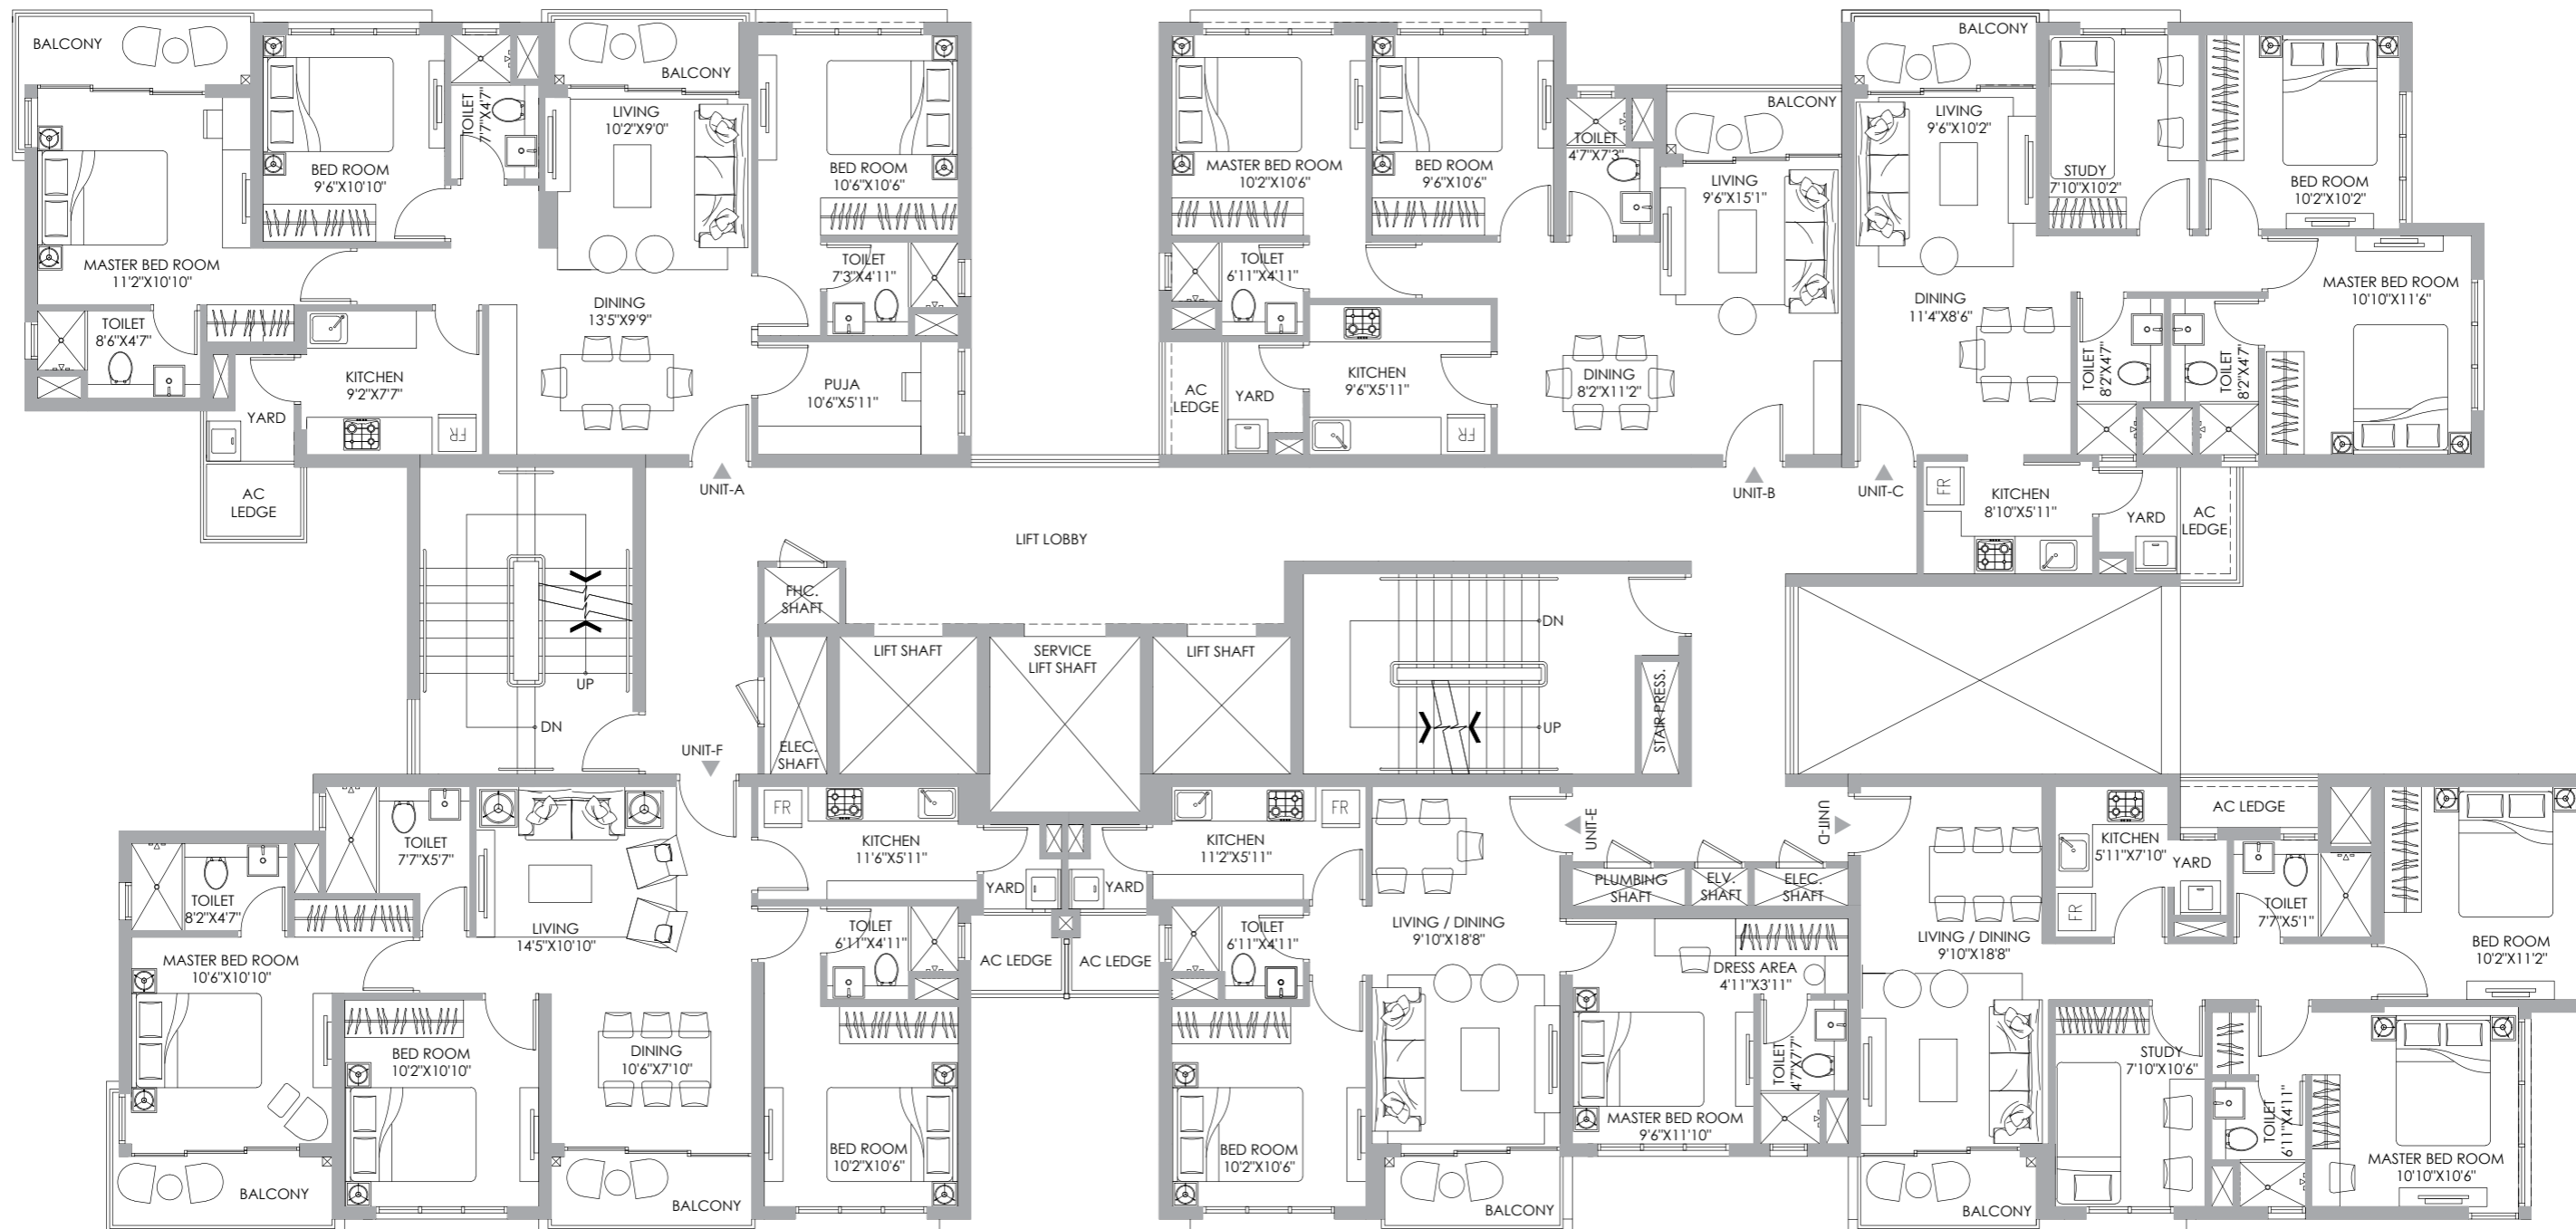

# SITE PLAN

- 4 BHK (Luxury)
- 4 BHK (Premium)
- 3 BHK (Luxury)
- 3 BHK (Premium)
- 2 BHK (Premium)

**TYPICAL FLOOR PLAN: BLOCK 3**

FLOOR	UNIT TYPE	UNIT FORMAT	CARPET AREA (In Sq.Ft.)	BALCONY AREA (In Sq.Ft.)
8th - 20th Floor	A	4 BHK (Luxury)	1345	163
	B	4 BHK (Premium)	1119	130
3rd - 20th Floor	C	3 BHK (Luxury)	865	131
	D	2BHK (Premium)	592	83
	E	3 BHK (Premium)	664	97

**TYPICAL FLOOR PLAN: BLOCK 4**

FLOOR	UNIT TYPE	UNIT FORMAT	CARPET AREA (In Sq.Ft.)	BALCONY AREA (In Sq.Ft.)
8th - 20th Floor	A	4 BHK (Premium)	1006	95
	B	4 BHK (Premium)	1119	124
3rd - 20th Floor	C	3 BHK (Premium)	664	97
	D	2BHK (Premium)	592	83
	E	3 BHK (Luxury)	865	88

**TYPICAL FLOOR PLAN: BLOCK 5**

FLOOR	UNIT TYPE	UNIT FORMAT	CARPET AREA (In Sq.Ft.)	BALCONY AREA (In Sq.Ft.)
8th - 20th Floor	A	3 BHK (Luxury)	918	136
3rd - 20th Floor	B	2 BHK (Premium)	636	76
	C	3 BHK (Premium)	686	81
	D	3 BHK (Premium)	723	59
	E	2 BHK (Premium)	591	78
	F	3 BHK (Luxury)	844	130