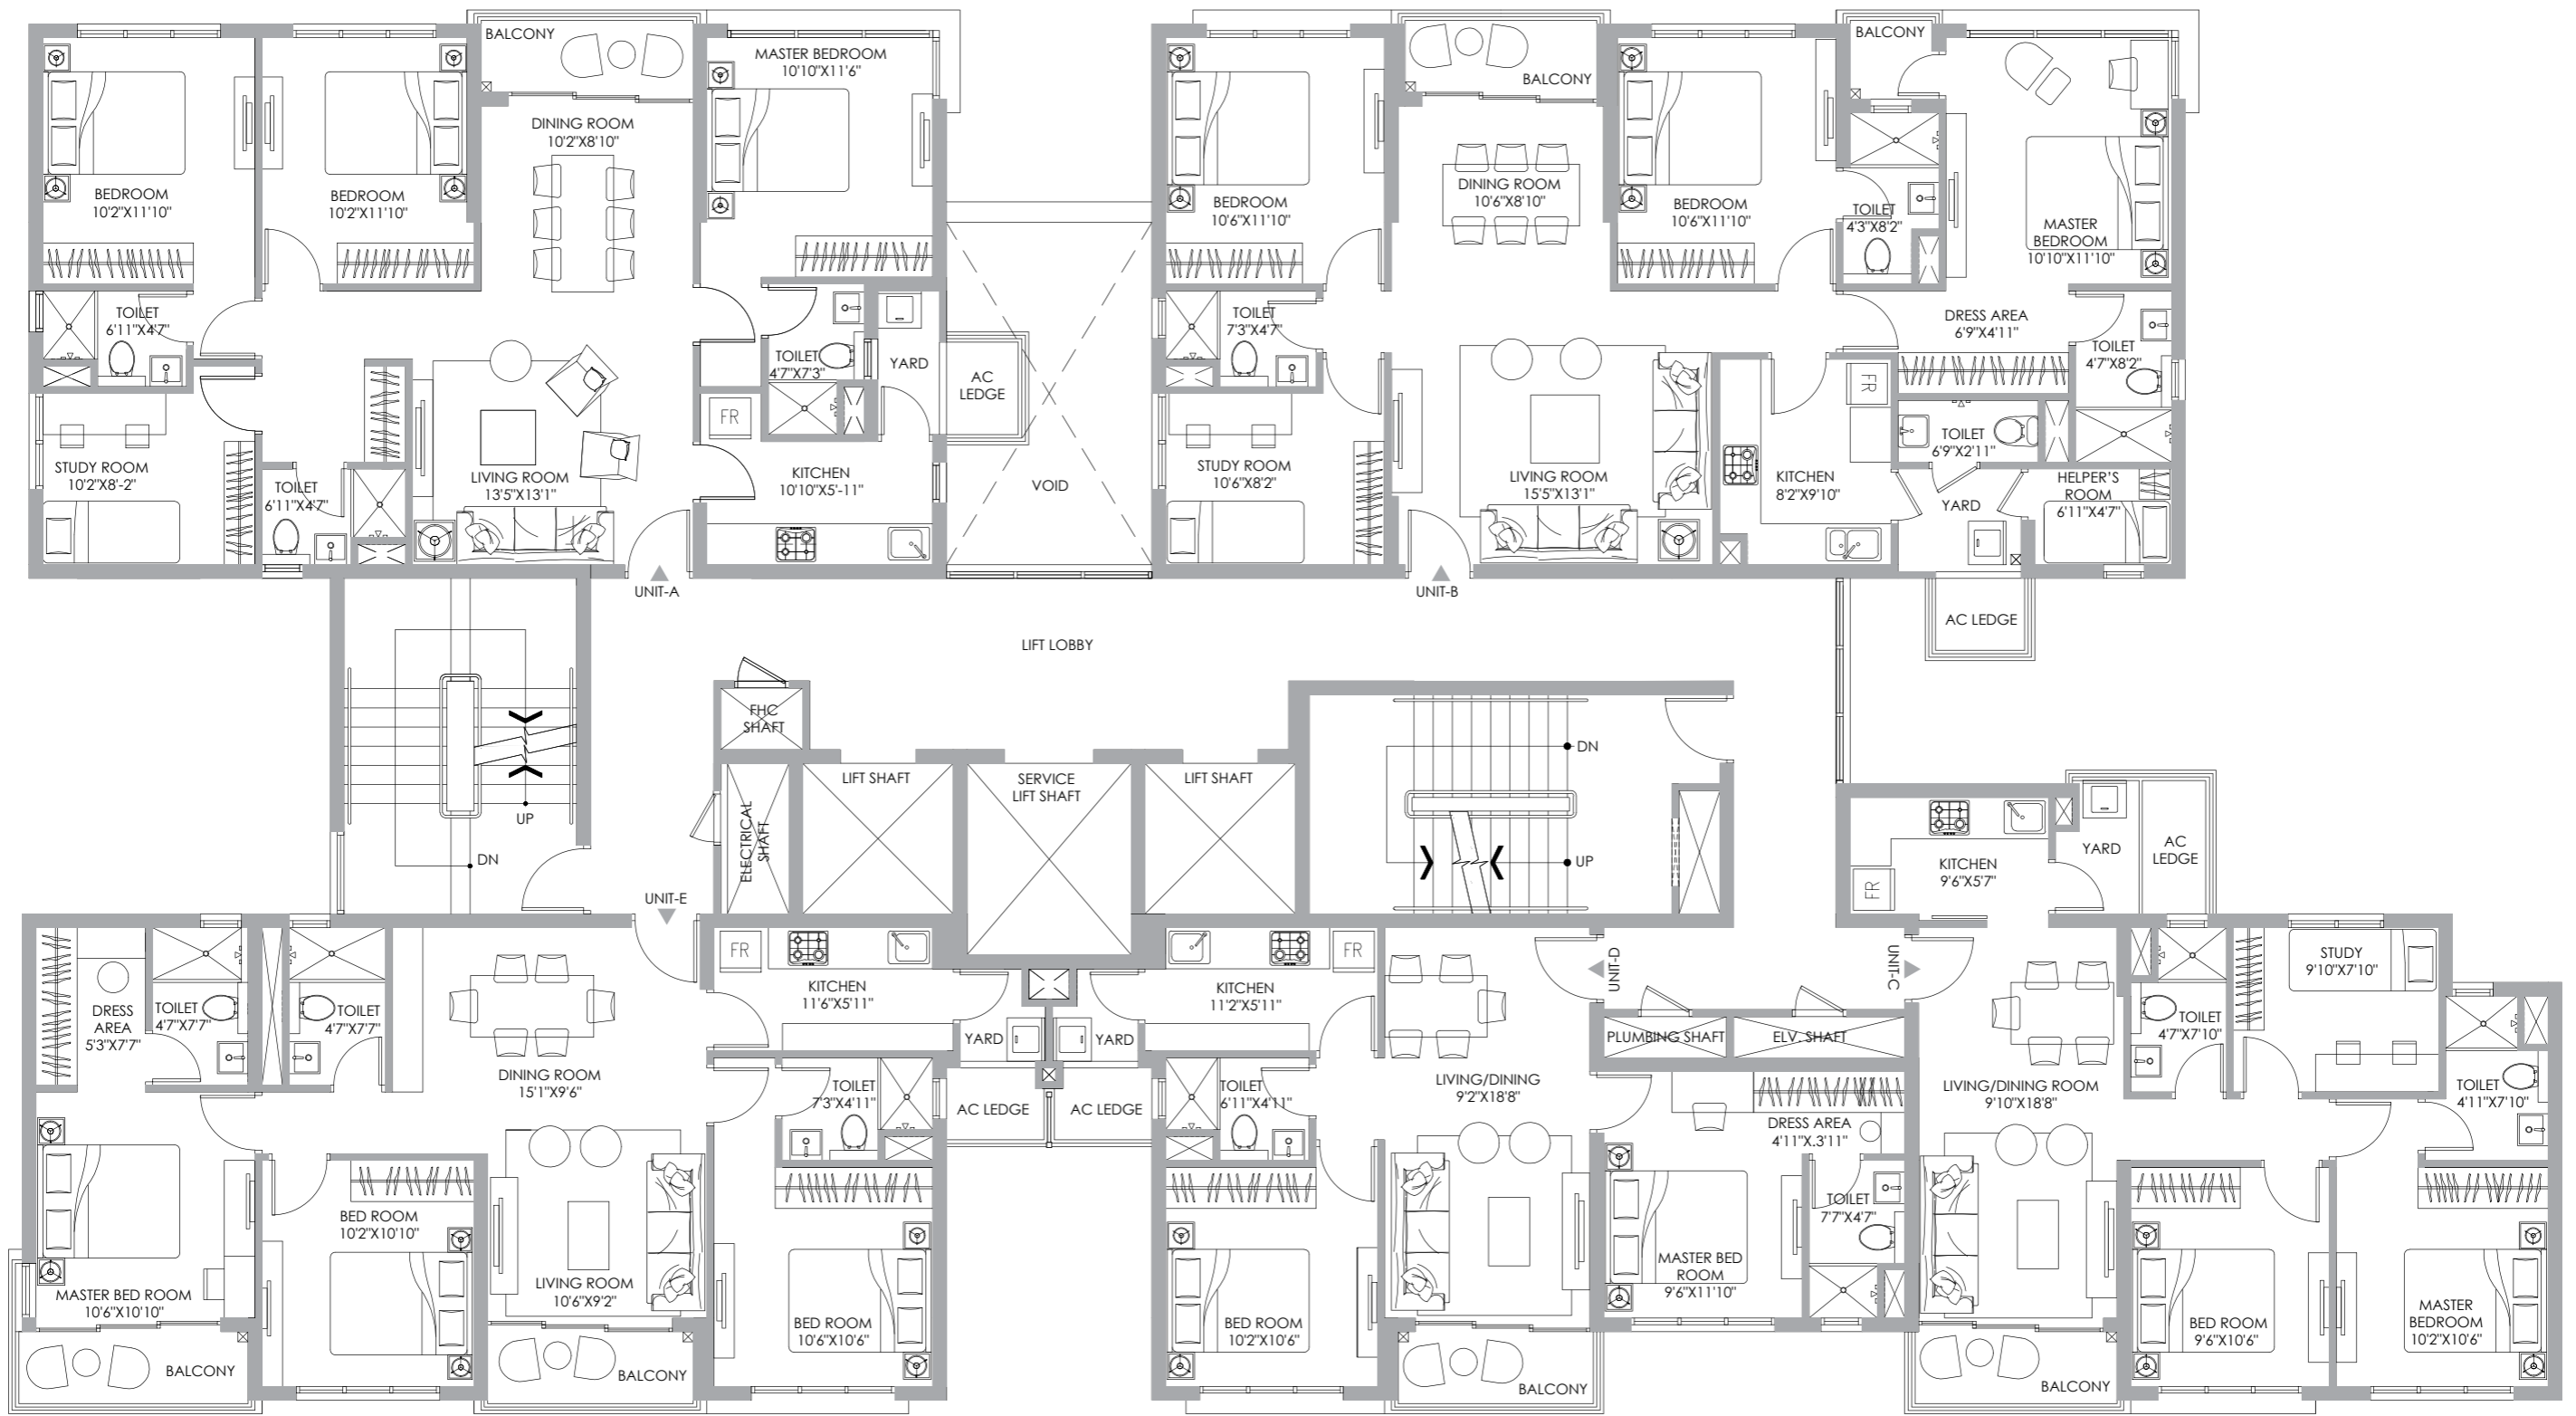

# SITE PLAN

- 4 BHK (Luxury)
- 4 BHK (Premium)
- 3 BHK (Luxury)
- 3 BHK (Premium)
- 2 BHK (Premium)

**TYPICAL FLOOR PLAN: BLOCK 3**

FLOOR	UNIT TYPE	UNIT FORMAT	CARPET AREA (In Sq.Ft.)	BALCONY AREA (In Sq.Ft.)
8th - 20th Floor	A	4 BHK (Luxury)	1345	163
	B	4 BHK (Premium)	1119	130
3rd - 20th Floor	C	3 BHK (Luxury)	865	131
	D	2BHK (Premium)	592	83
	E	3 BHK (Premium)	664	97

**TYPICAL FLOOR PLAN: BLOCK 4**

FLOOR	UNIT TYPE	UNIT FORMAT	CARPET AREA (In Sq.Ft.)	BALCONY AREA (In Sq.Ft.)
8th - 20th Floor	A	4 BHK (Premium)	1006	95
	B	4 BHK (Premium)	1119	124
3rd - 20th Floor	C	3 BHK (Premium)	664	97
	D	2BHK (Premium)	592	83
	E	3 BHK (Luxury)	865	88

**TYPICAL FLOOR PLAN: BLOCK 6**

FLOOR	UNIT TYPE	UNIT FORMAT	CARPET AREA (In Sq.Ft.)	BALCONY AREA (In Sq.Ft.)
2nd - 20th Floor	A	4 BHK (Luxury)	1345	163
	B	4 BHK (Premium)	1119	130
1st - 20th Floor	C	3 BHK (Luxury)	865	131
	D	2 BHK (Premium)	592	83
	E	3 BHK (Premium)	664	97