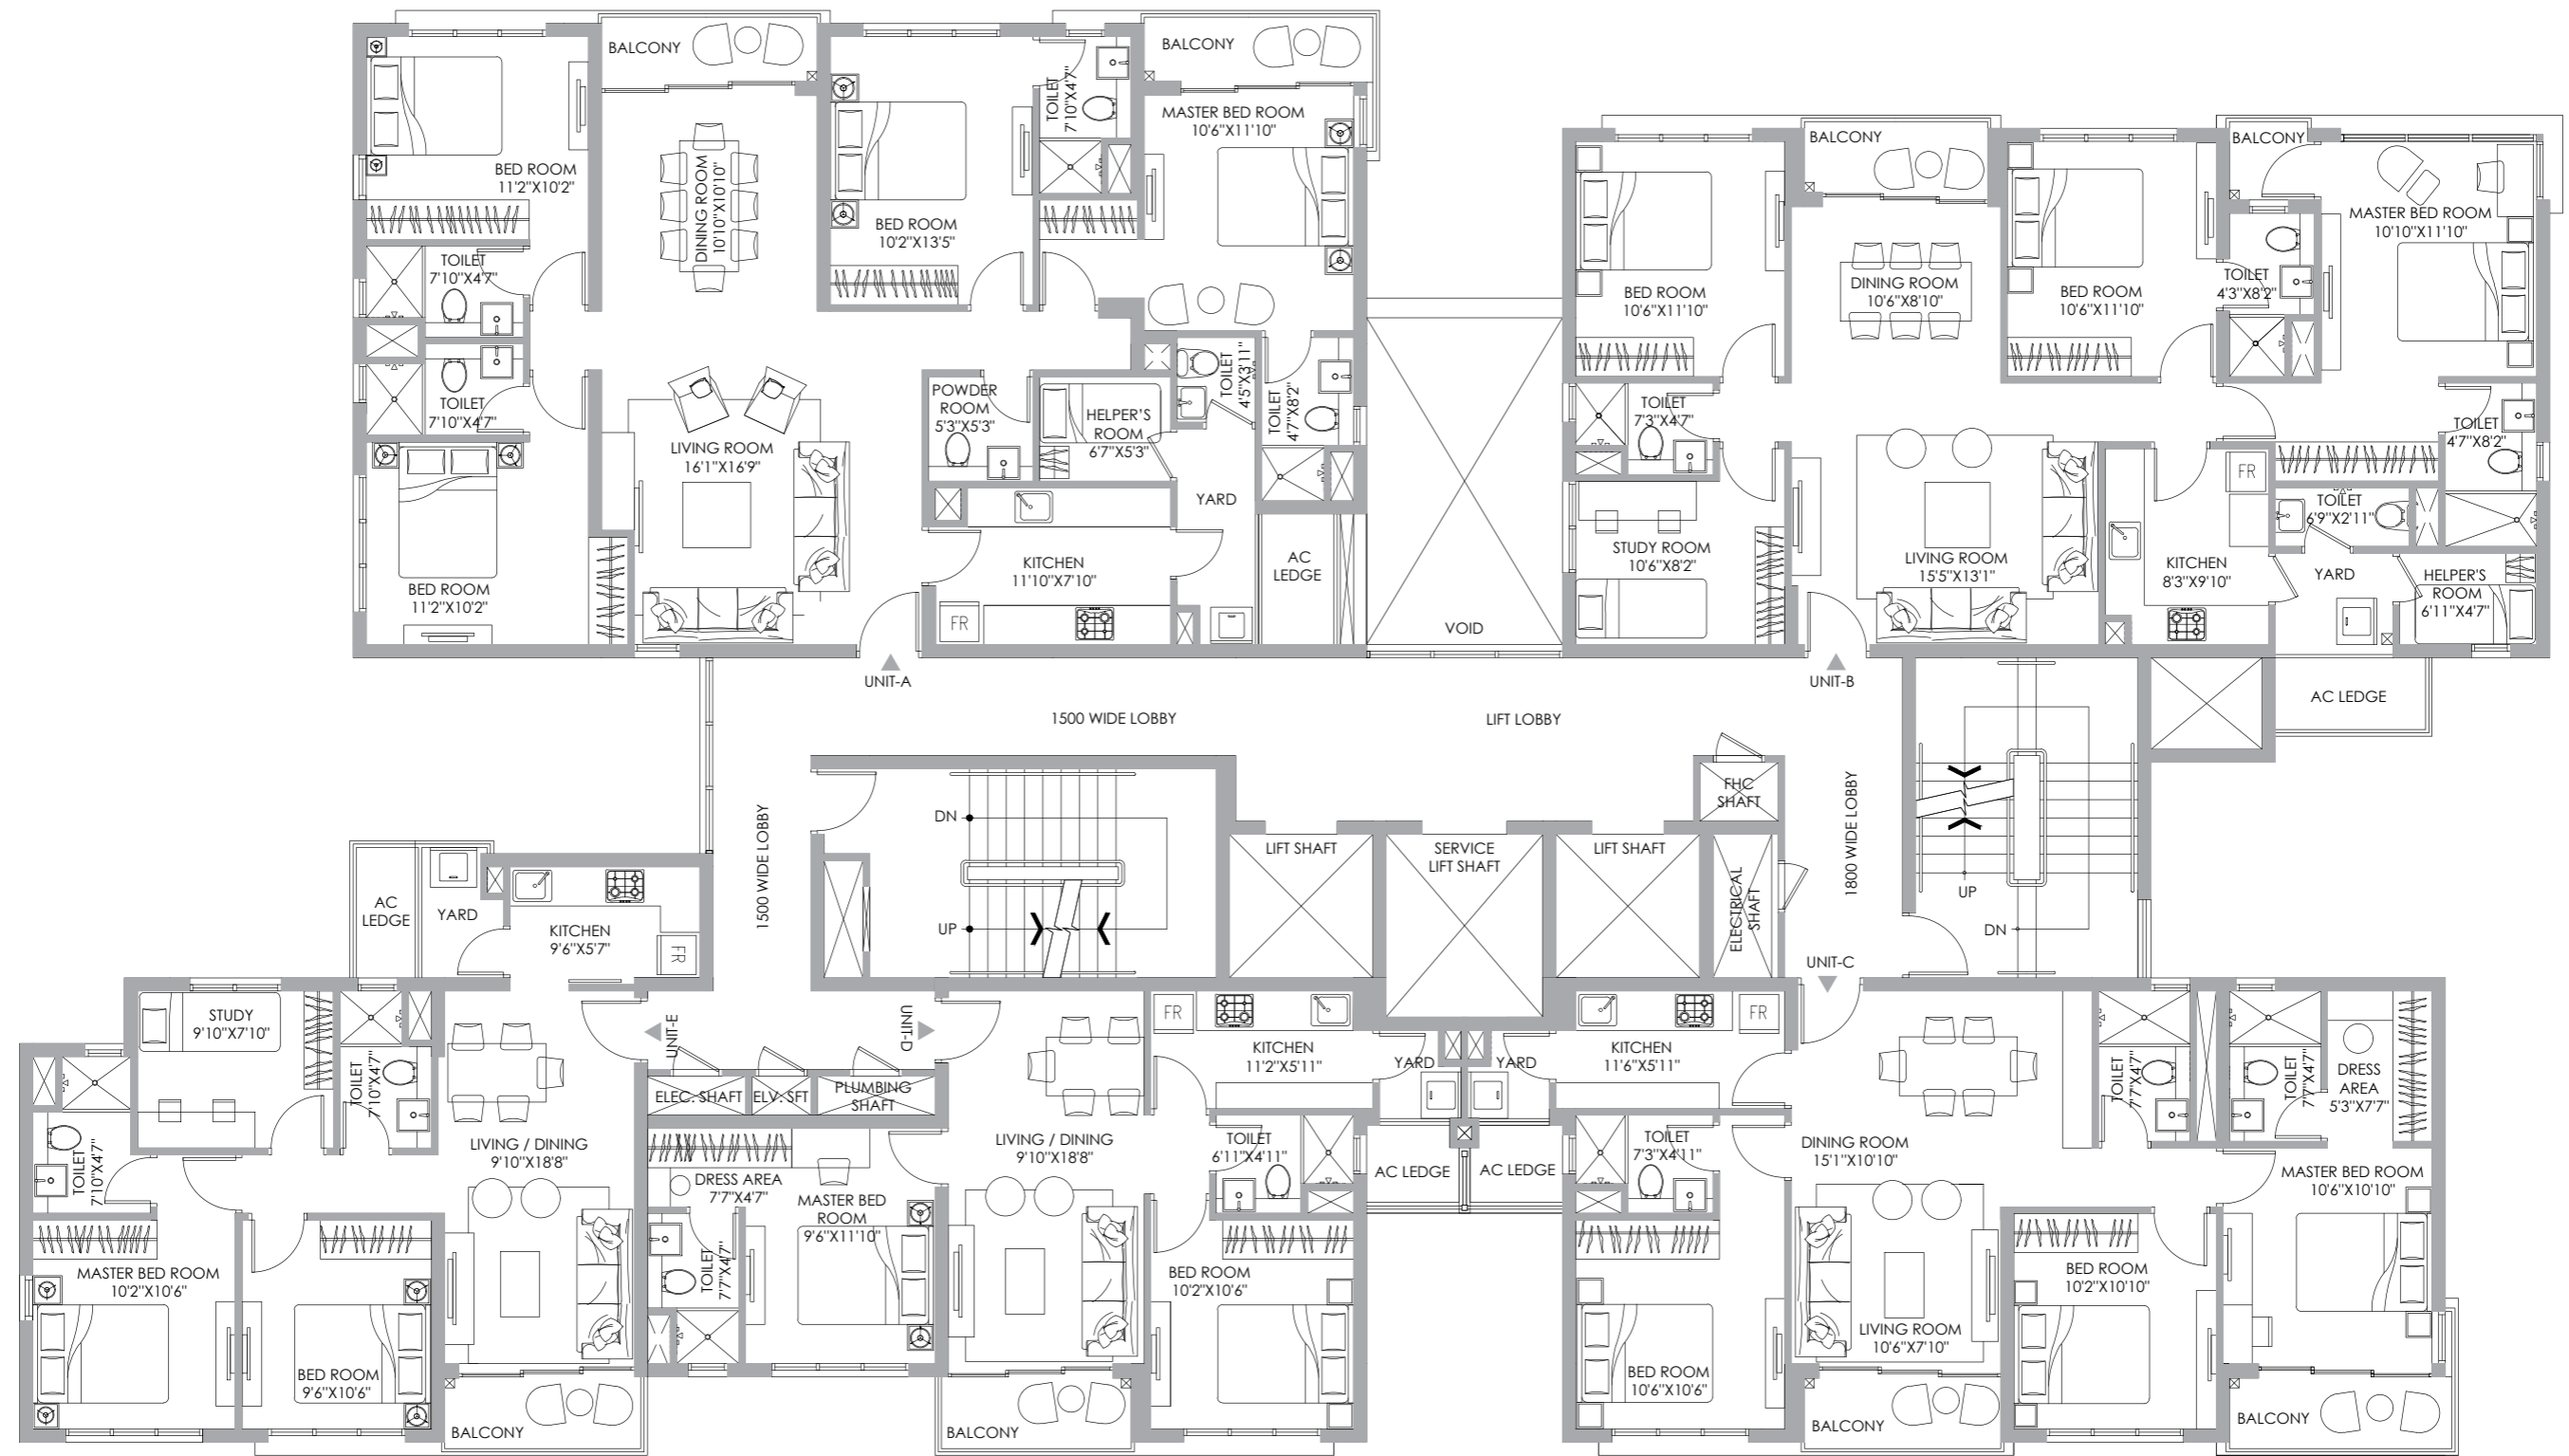

# SITE PLAN

- 4 BHK (Luxury)
- 4 BHK (Premium)
- 3 BHK (Luxury)
- 3 BHK (Premium)
- 2 BHK (Premium)

**TYPICAL FLOOR PLAN: BLOCK 4**

FLOOR	UNIT TYPE	UNIT FORMAT	CARPET AREA (In Sq.Ft.)	BALCONY AREA (In Sq.Ft.)
8th - 20th Floor	A	4 BHK (Premium)	1006	95
	B	4 BHK (Premium)	1119	124
3rd - 20th Floor	C	3 BHK (Premium)	664	97
	D	2BHK (Premium)	592	83
	E	3 BHK (Luxury)	865	88

**TYPICAL FLOOR PLAN: BLOCK 5**

FLOOR	UNIT TYPE	UNIT FORMAT	CARPET AREA (In Sq.Ft.)	BALCONY AREA (In Sq.Ft.)
8th - 20th Floor	A	3 BHK (Luxury)	918	136
3rd - 20th Floor	B	2 BHK (Premium)	636	76
	C	3 BHK (Premium)	686	81
	D	3 BHK (Premium)	723	59
	E	2 BHK (Premium)	591	78
	F	3 BHK (Luxury)	844	130

**TYPICAL FLOOR PLAN: BLOCK 6**

FLOOR	UNIT TYPE	UNIT FORMAT	CARPET AREA (In Sq.Ft.)	BALCONY AREA (In Sq.Ft.)
2nd - 20th Floor	A	4 BHK (Luxury)	1345	163
	B	4 BHK (Premium)	1119	130
1st - 20th Floor	C	3 BHK (Luxury)	865	131
	D	2 BHK (Premium)	592	83
	E	3 BHK (Premium)	664	97