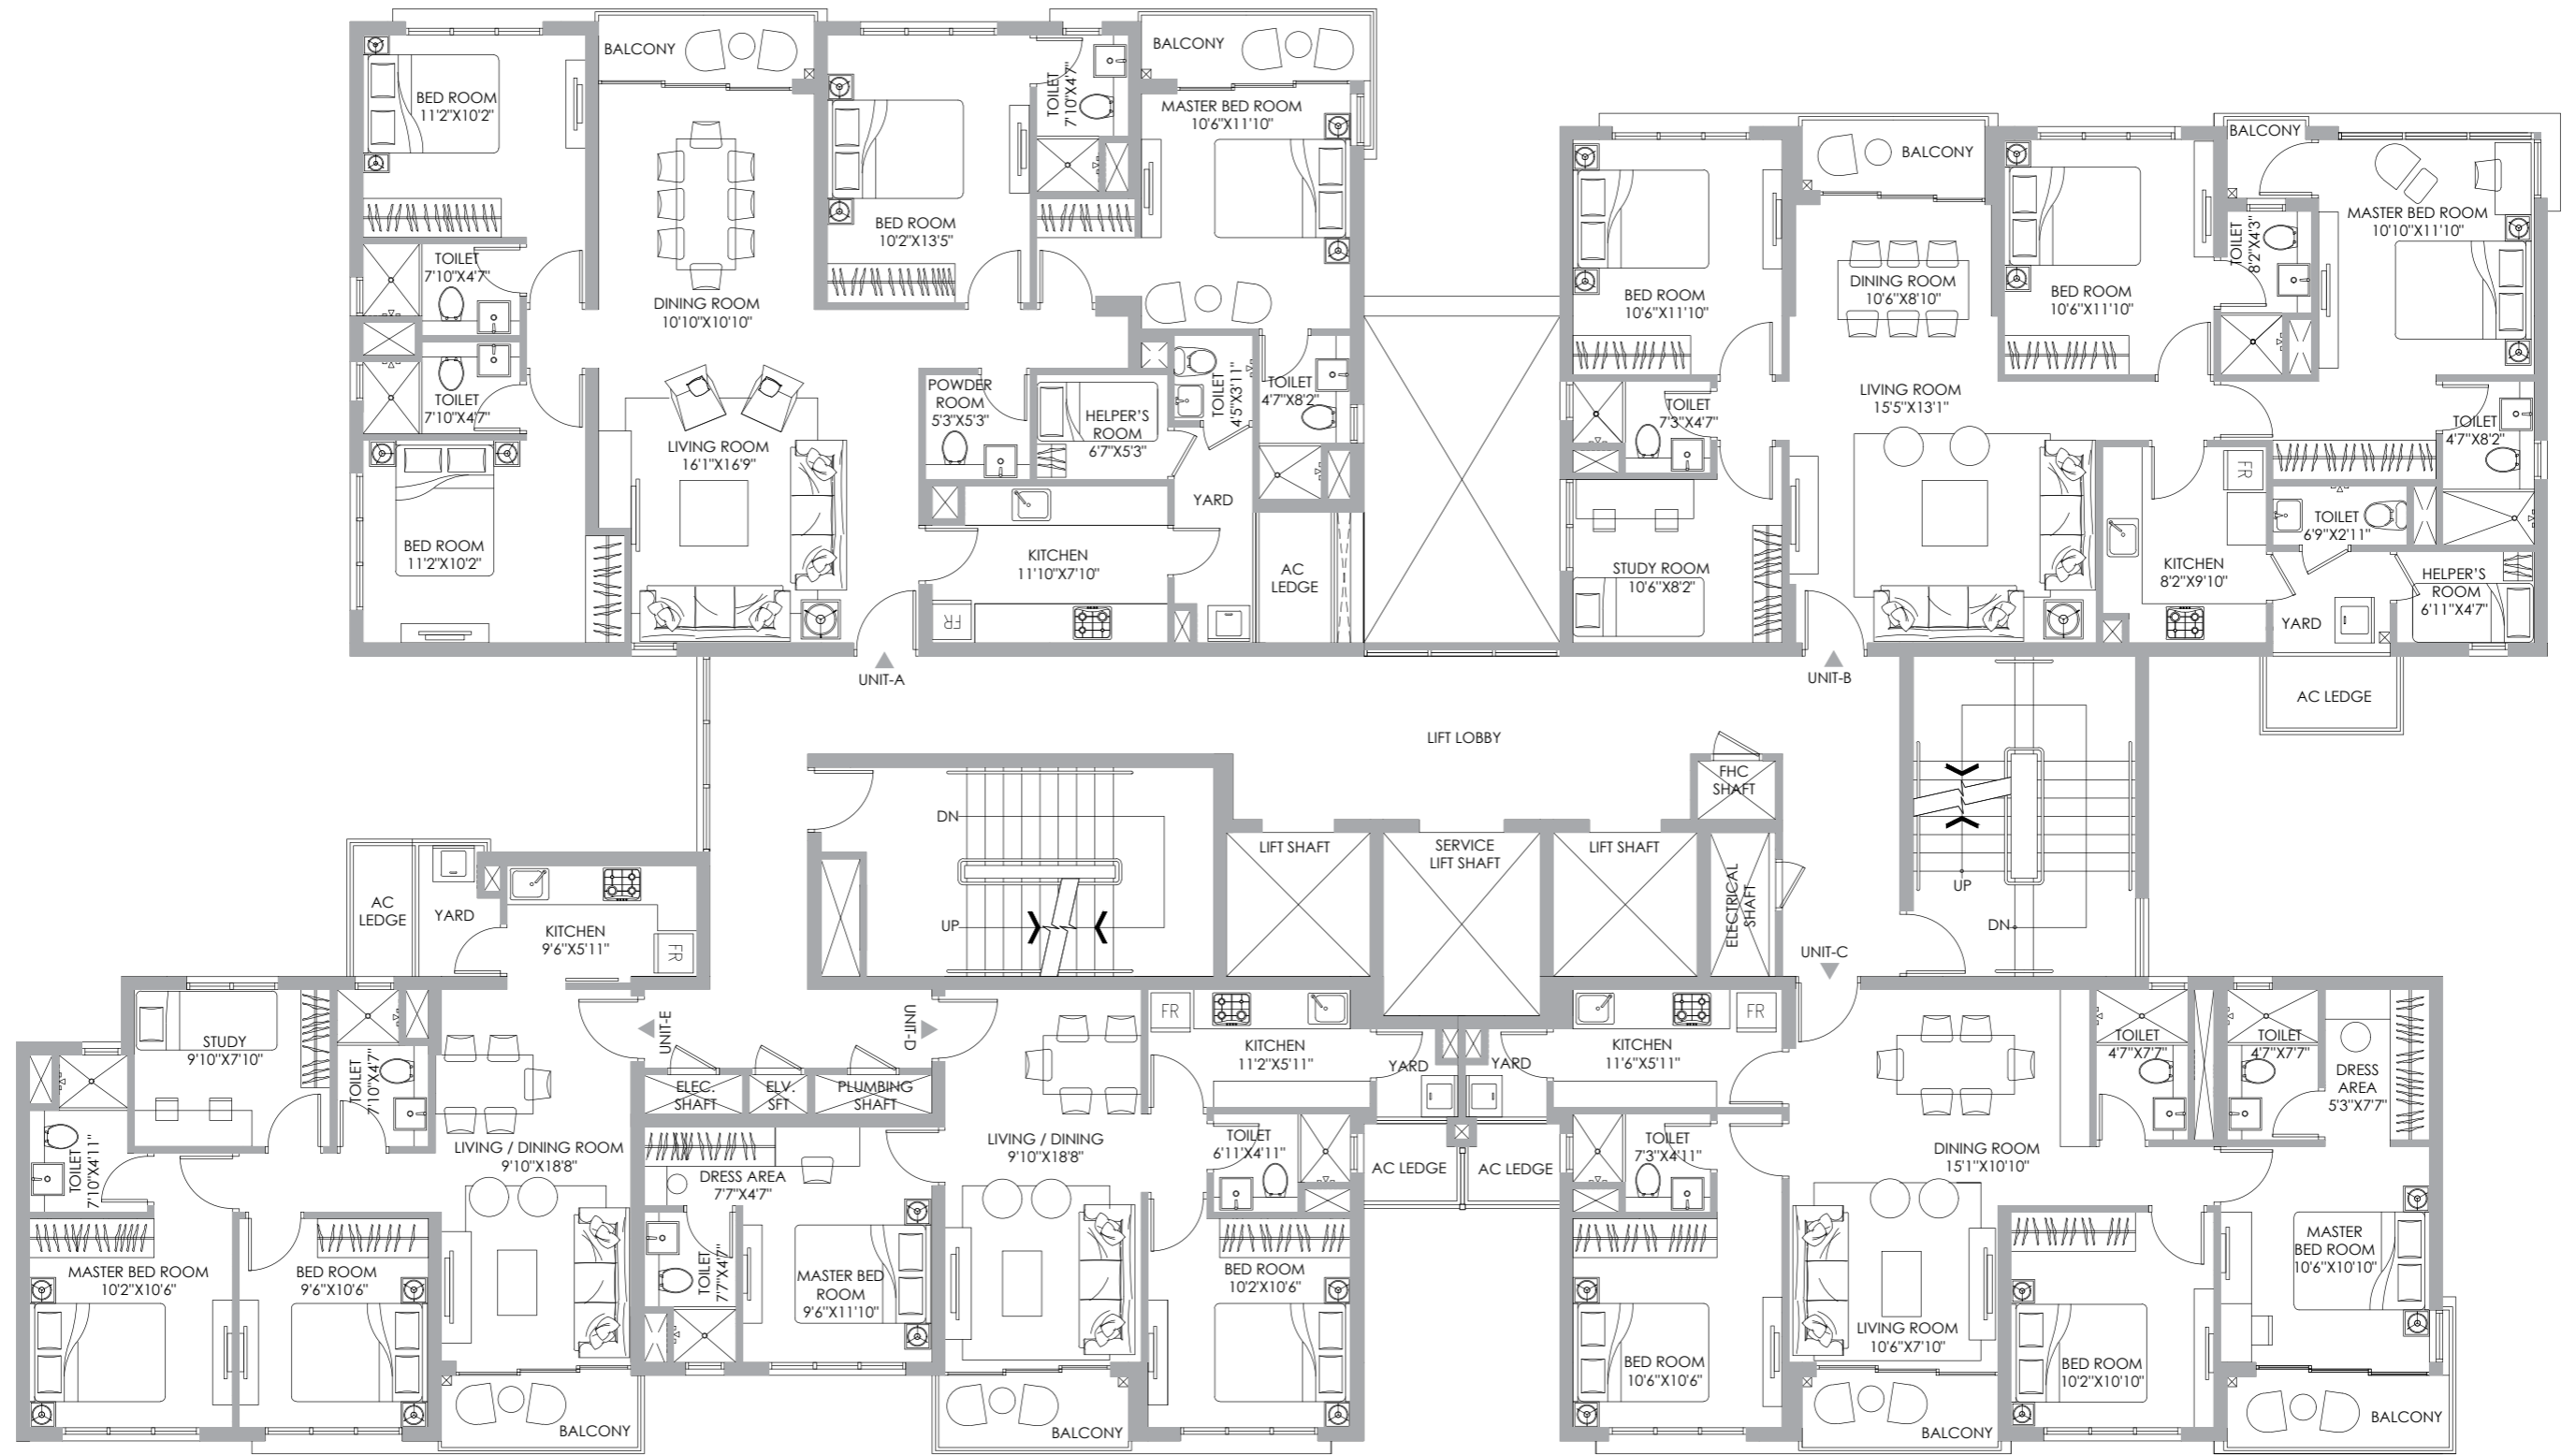

# SITE PLAN

- 4 BHK (Luxury)
- 4 BHK (Premium)
- 3 BHK (Luxury)
- 3 BHK (Premium)
- 2 BHK (Premium)

**TYPICAL FLOOR PLAN: BLOCK 3**

FLOOR	UNIT TYPE	UNIT FORMAT	CARPET AREA (In Sq.Ft.)	BALCONY AREA (In Sq.Ft.)
8th - 20th Floor	A	4 BHK (Luxury)	1345	163
	B	4 BHK (Premium)	1119	130
3rd - 20th Floor	C	3 BHK (Luxury)	865	131
	D	2BHK (Premium)	592	83
	E	3 BHK (Premium)	664	97

**TYPICAL FLOOR PLAN: BLOCK 4**

FLOOR	UNIT TYPE	UNIT FORMAT	CARPET AREA (In Sq.Ft.)	BALCONY AREA (In Sq.Ft.)
8th - 20th Floor	A	4 BHK (Premium)	1006	95
	B	4 BHK (Premium)	1119	124
3rd - 20th Floor	C	3 BHK (Premium)	664	97
	D	2BHK (Premium)	592	83
	E	3 BHK (Luxury)	865	88

**TYPICAL FLOOR PLAN: BLOCK 5**

FLOOR	UNIT TYPE	UNIT FORMAT	CARPET AREA (In Sq.Ft.)	BALCONY AREA (In Sq.Ft.)
8th - 20th Floor	A	3 BHK (Luxury)	918	136
3rd - 20th Floor	B	2 BHK (Premium)	636	76
	C	3 BHK (Premium)	686	81
	D	3 BHK (Premium)	723	59
	E	2 BHK (Premium)	591	78
	F	3 BHK (Luxury)	844	130