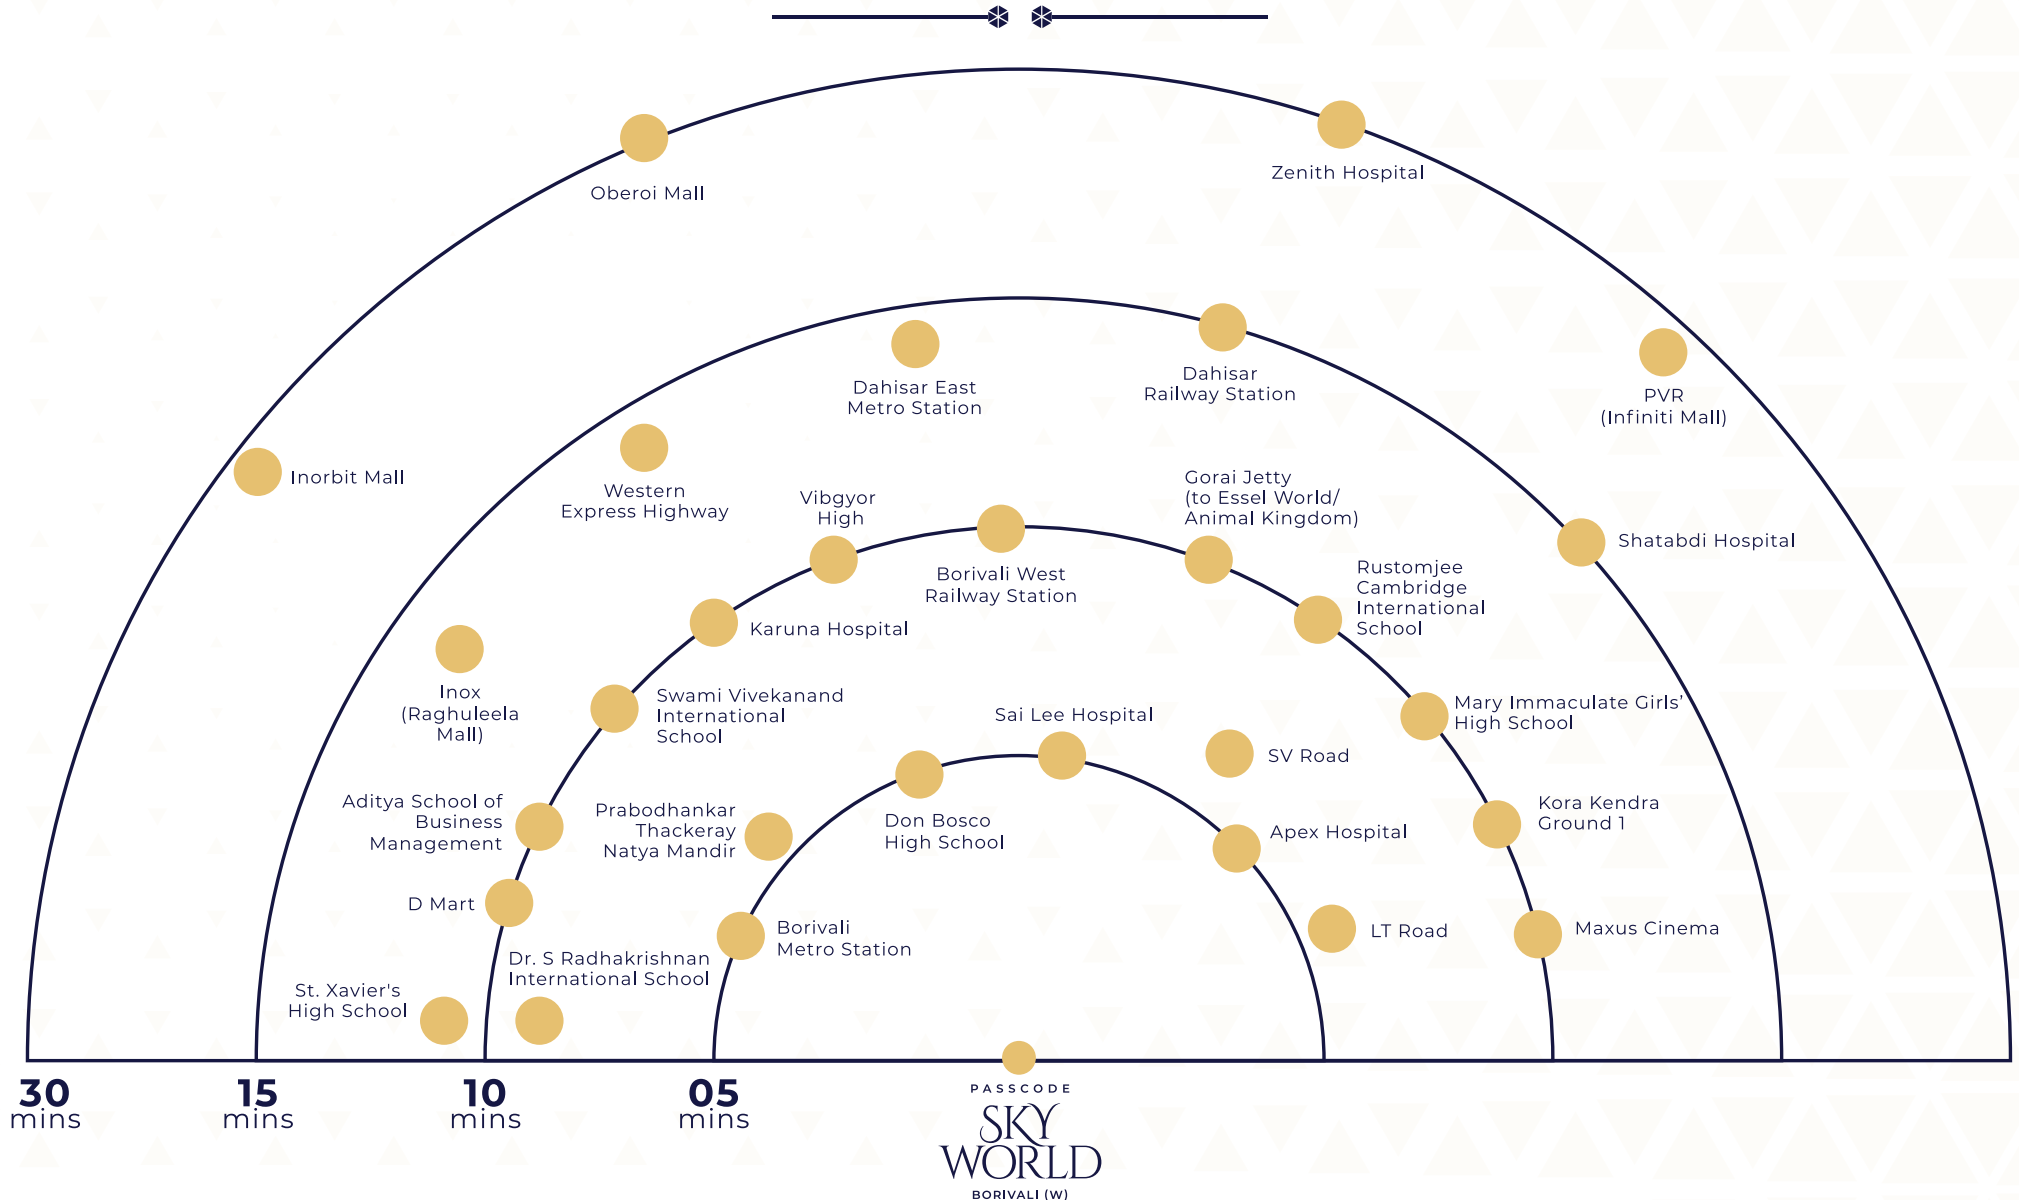

(Ground Floor, 8th Floor (Podium) & Rooftop)

PASSCODE
**SKY
WORLD**

Above mentioned are approx. distances from the site
Map not to scale.

LIVE CONNECTED IN A PRIME LOCATION WITH EASY ACCESSIBILITY

*All distances are tentative and for informative purposes only | *Data derived from Google Maps

ELEVATE YOUR LIFESTYLE WITH UNMATCHED AMENITIES

WORK ON YOURSELF

-  Fitness Center
-  Yoga Area
-  Walking Track
-  Meditation Area

UNWIND YOURSELF

-  Swimming Pool
-  Spa
-  Steam Room
-  Reader's Area
-  Kids' Pool
-  Pool Deck Area

FAMILY TIME

-  Mini Theatre
-  Banquet Hall
-  Sunset Deck
-  Green Spaces
-  Outdoor Sit Outs
-  Open Air Screen

GRANDEUR & FUNCTIONALITY

-  Double Heighted Luxury Lobby
-  Car Drop Point
-  Society office
-  Work Pods