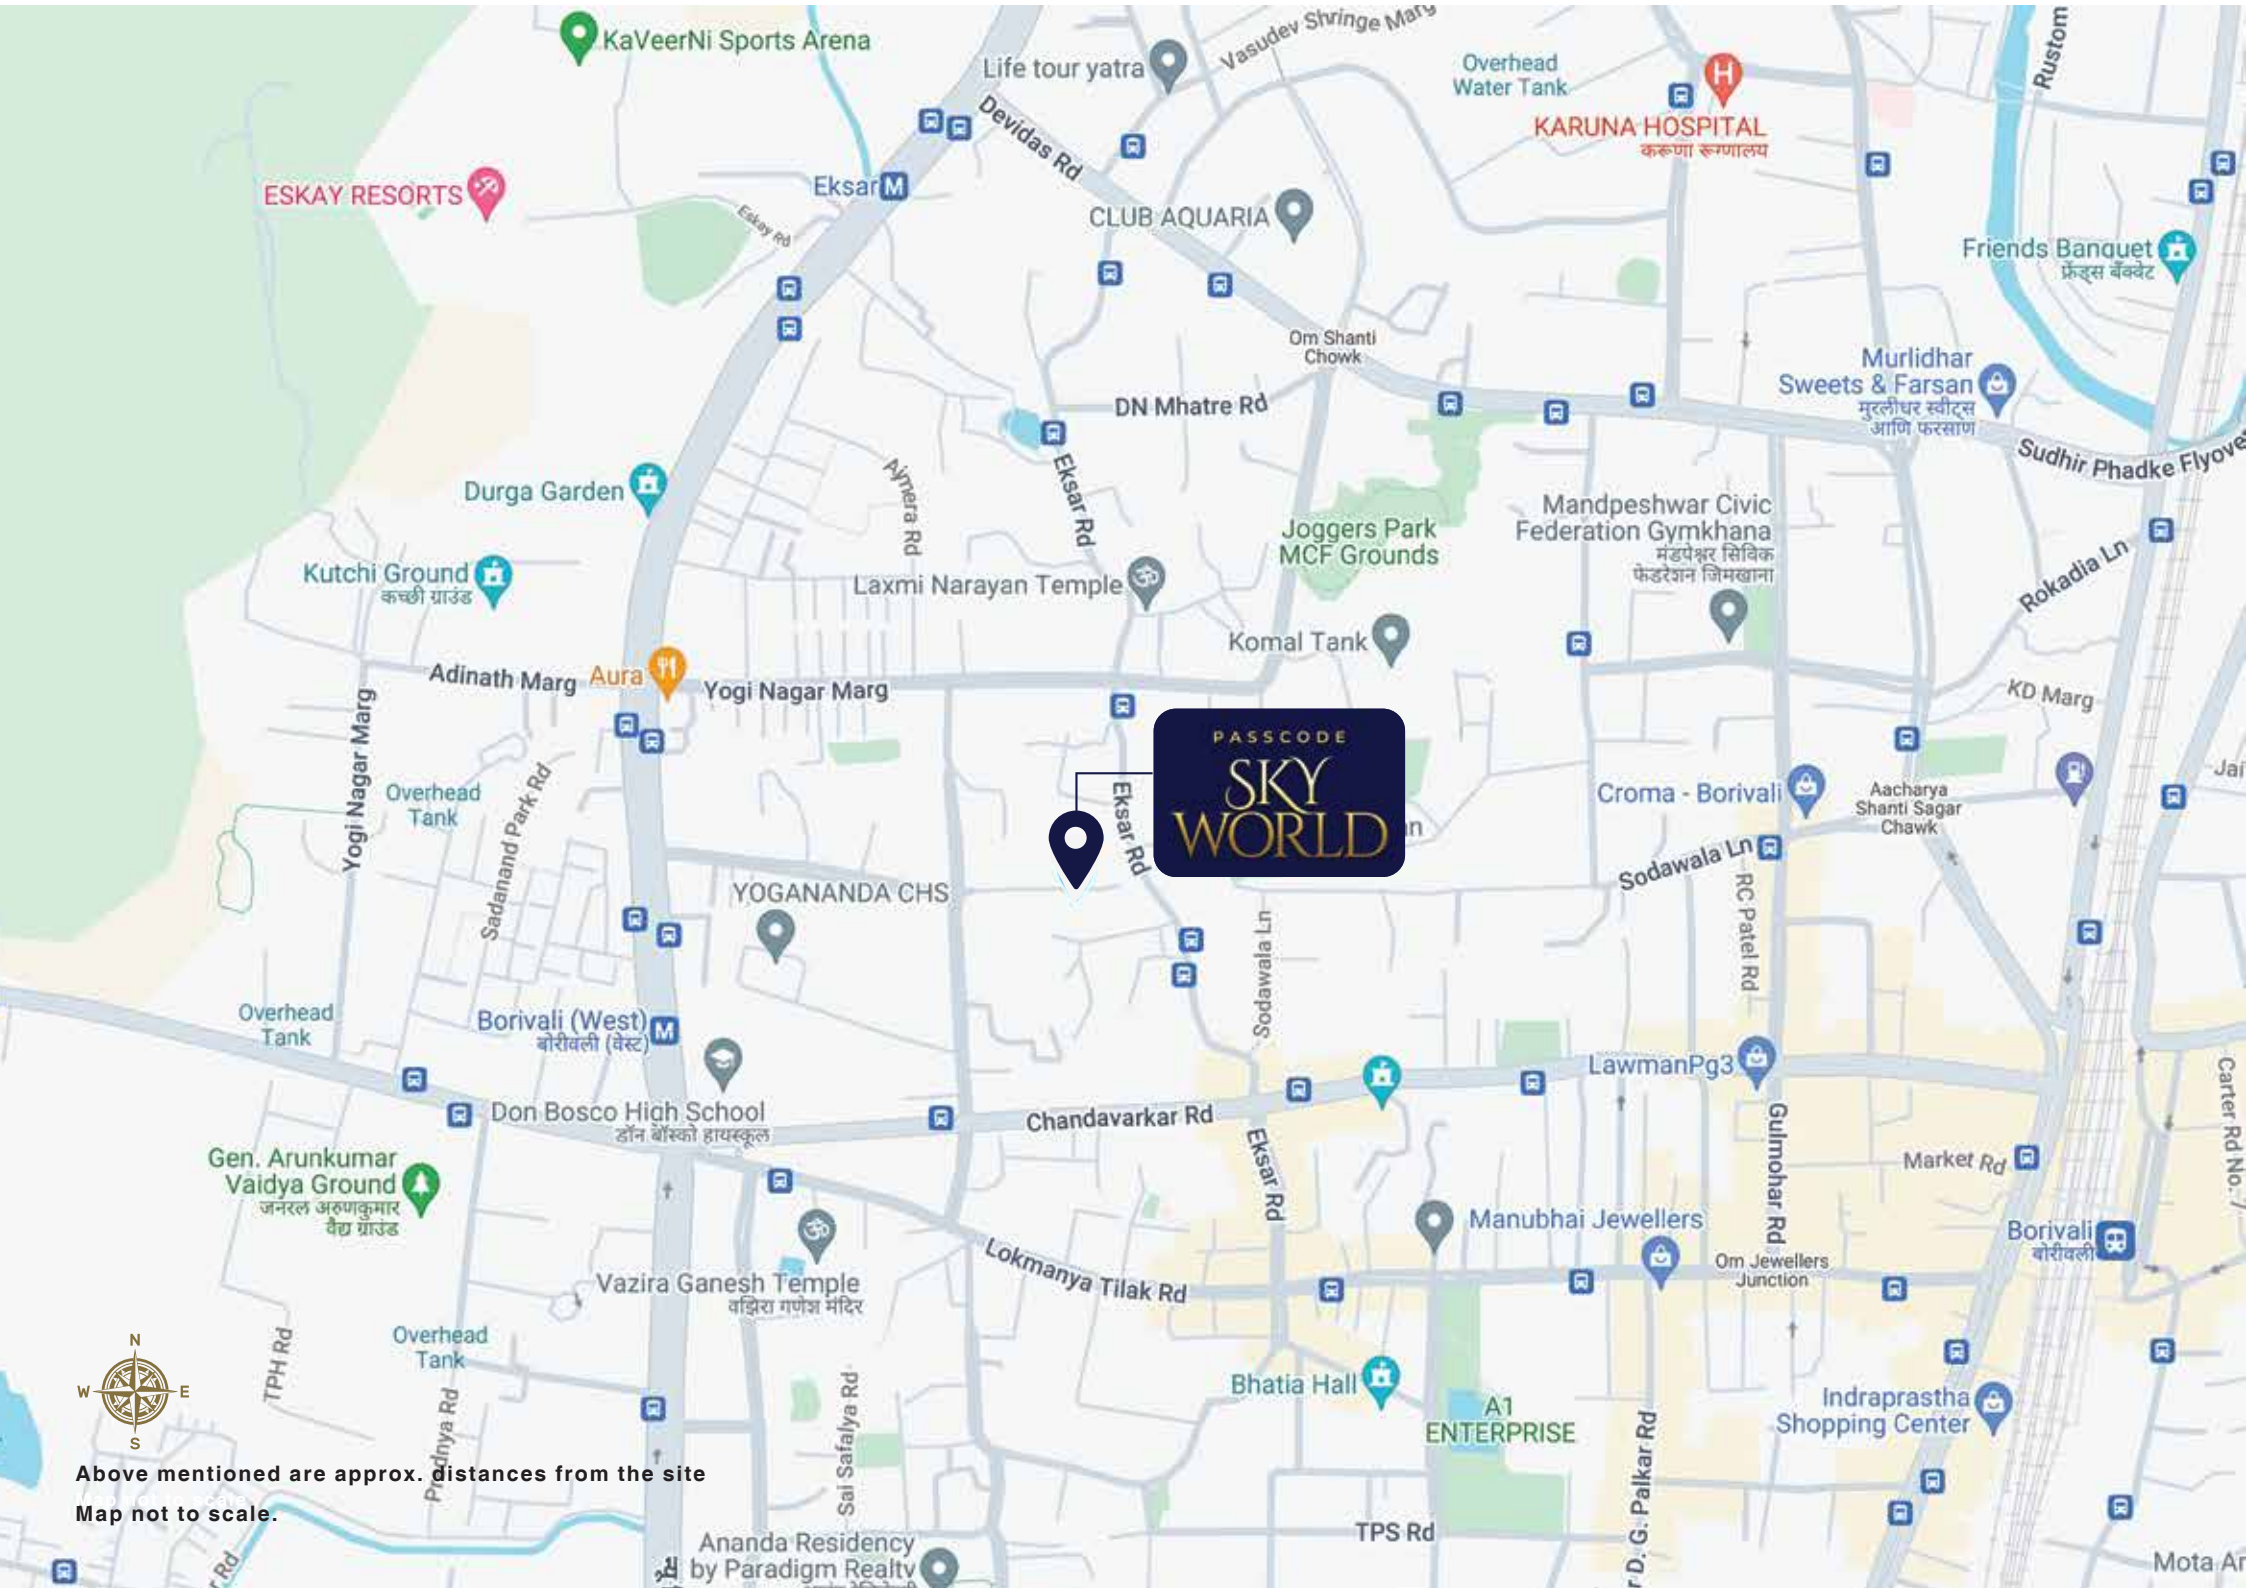

PASSCODE
**SKY
WORLD**

Above mentioned are approx. distances from the site
Map not to scale.