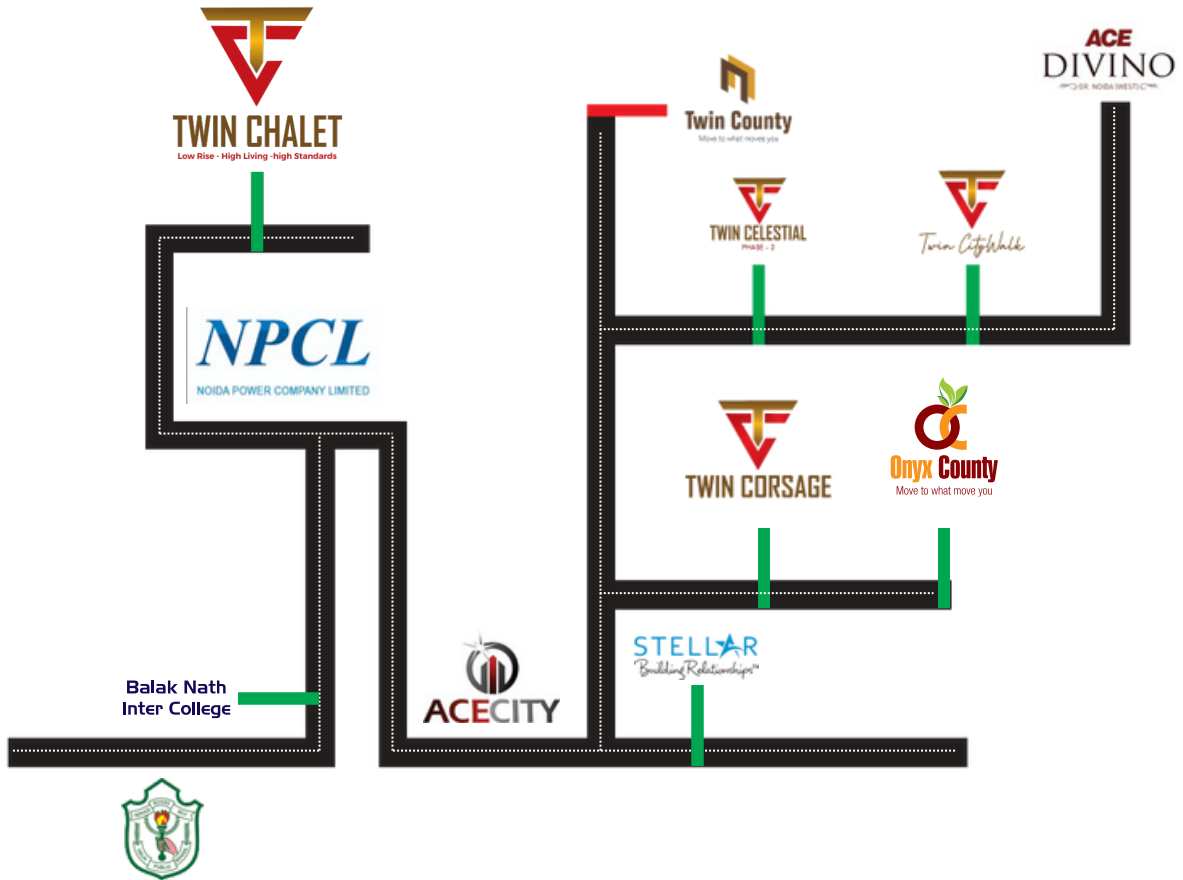

**STARK
DEVELOPERS**
SECTOR-1,GREATER NOIDA (W)

STARK TWIN CHALET

Supreme Residences
For a Modern Life Style

Site Plan

Block- A1-B1-C1

FRONT ROAD

Block- A2-B2

Block- C2

PRIME 2 BHK

**ELITE 3BHK
DUPLEX**

**SUPER PRIME
2 BHK+STUDY
SUPER ELITE
4BHK DUPLEX**

TWIN CHALET

ELITE 3BHK

**SUPER PRIME
2 BHK + POOJA**

TWIN CHALET

Location Map 

Lastating
Advantage

- . 2 Min. Drive from Yatharth Hospital.
- . 5 Min. Drive from knowledge Park V.
- . 15 Min. Drive from gaur City
- . 10 Min. Drive from Sector-76, Metro Station.
- . 25 Min. Drive from Indian Railway Station.
- . 3 Min. Drive from FNG Expressway.

OUR CREATIONS

DEVELOPED BY

AMBESTEN HOMES | CHALET HOMES | AMBESTEN BUILDWELL
SECTOR-1 GREATER NOIDA

**Jalpura , Sector -1,
Greater Noida , (West)**