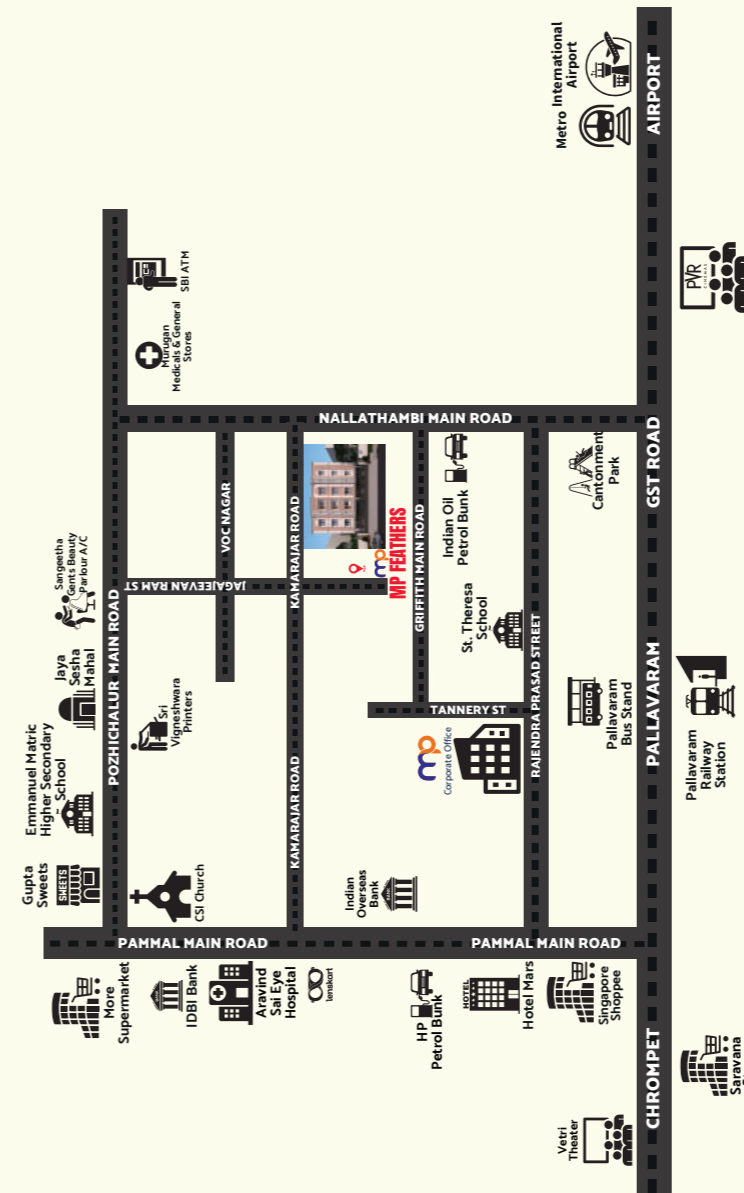

### STILT FLOOR PLAN

\* Carparking alignment might have changes as per site condition.

### FLATS AVAILABILITY & AREA

F.No	AREA	UDS
F1	1229	487
F2	1295	513
S1	1229	487
S2	1295	513
T1	1229	487
T2	1295	513

### LOCATION MAP : MP FEATHERS