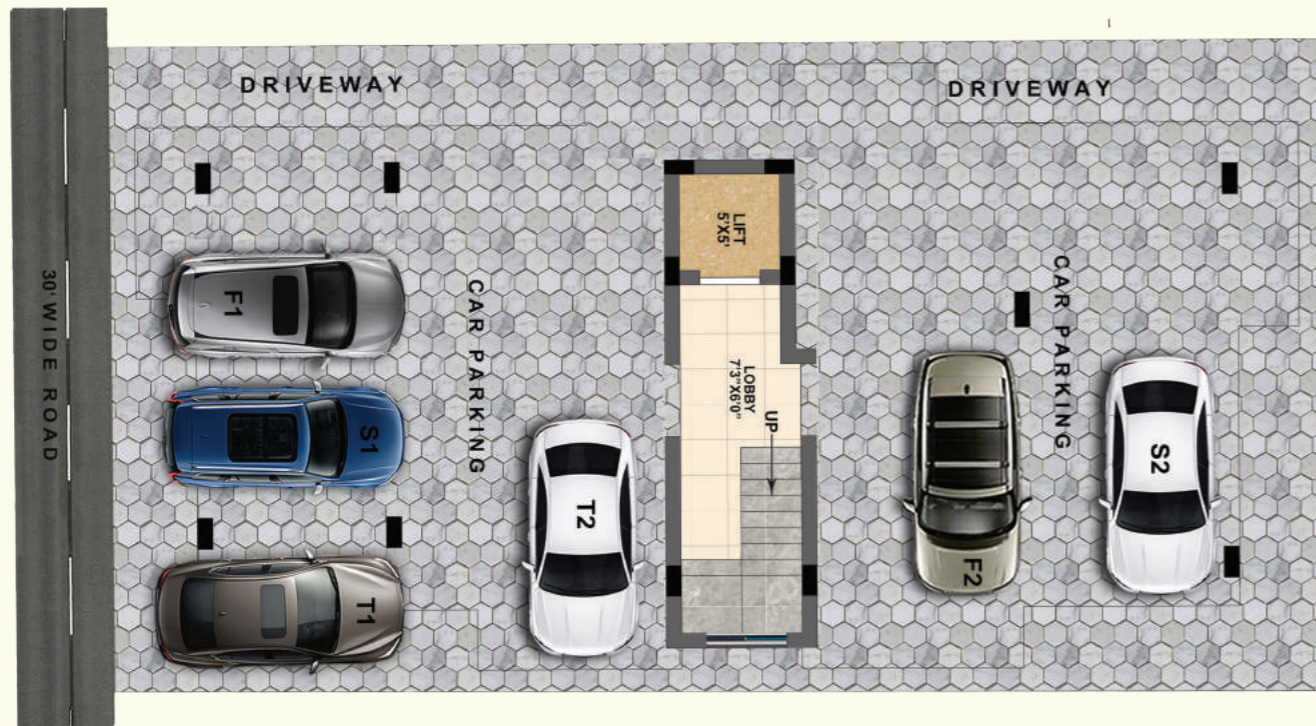

### 1<sup>st</sup>, 2<sup>nd</sup> & 3<sup>rd</sup> FLOOR PLAN

### AMENITIES

VAASTU COMPLIANT PLANNING

STILT COVERED CAR PARKING

POTABLE WATER

RAINWATER HARVESTING

TANK FLOAT LEVEL SWITCH

SMART LIFT

### STILT FLOOR PLAN

\*Carparking alignment might have changes as per site condition.