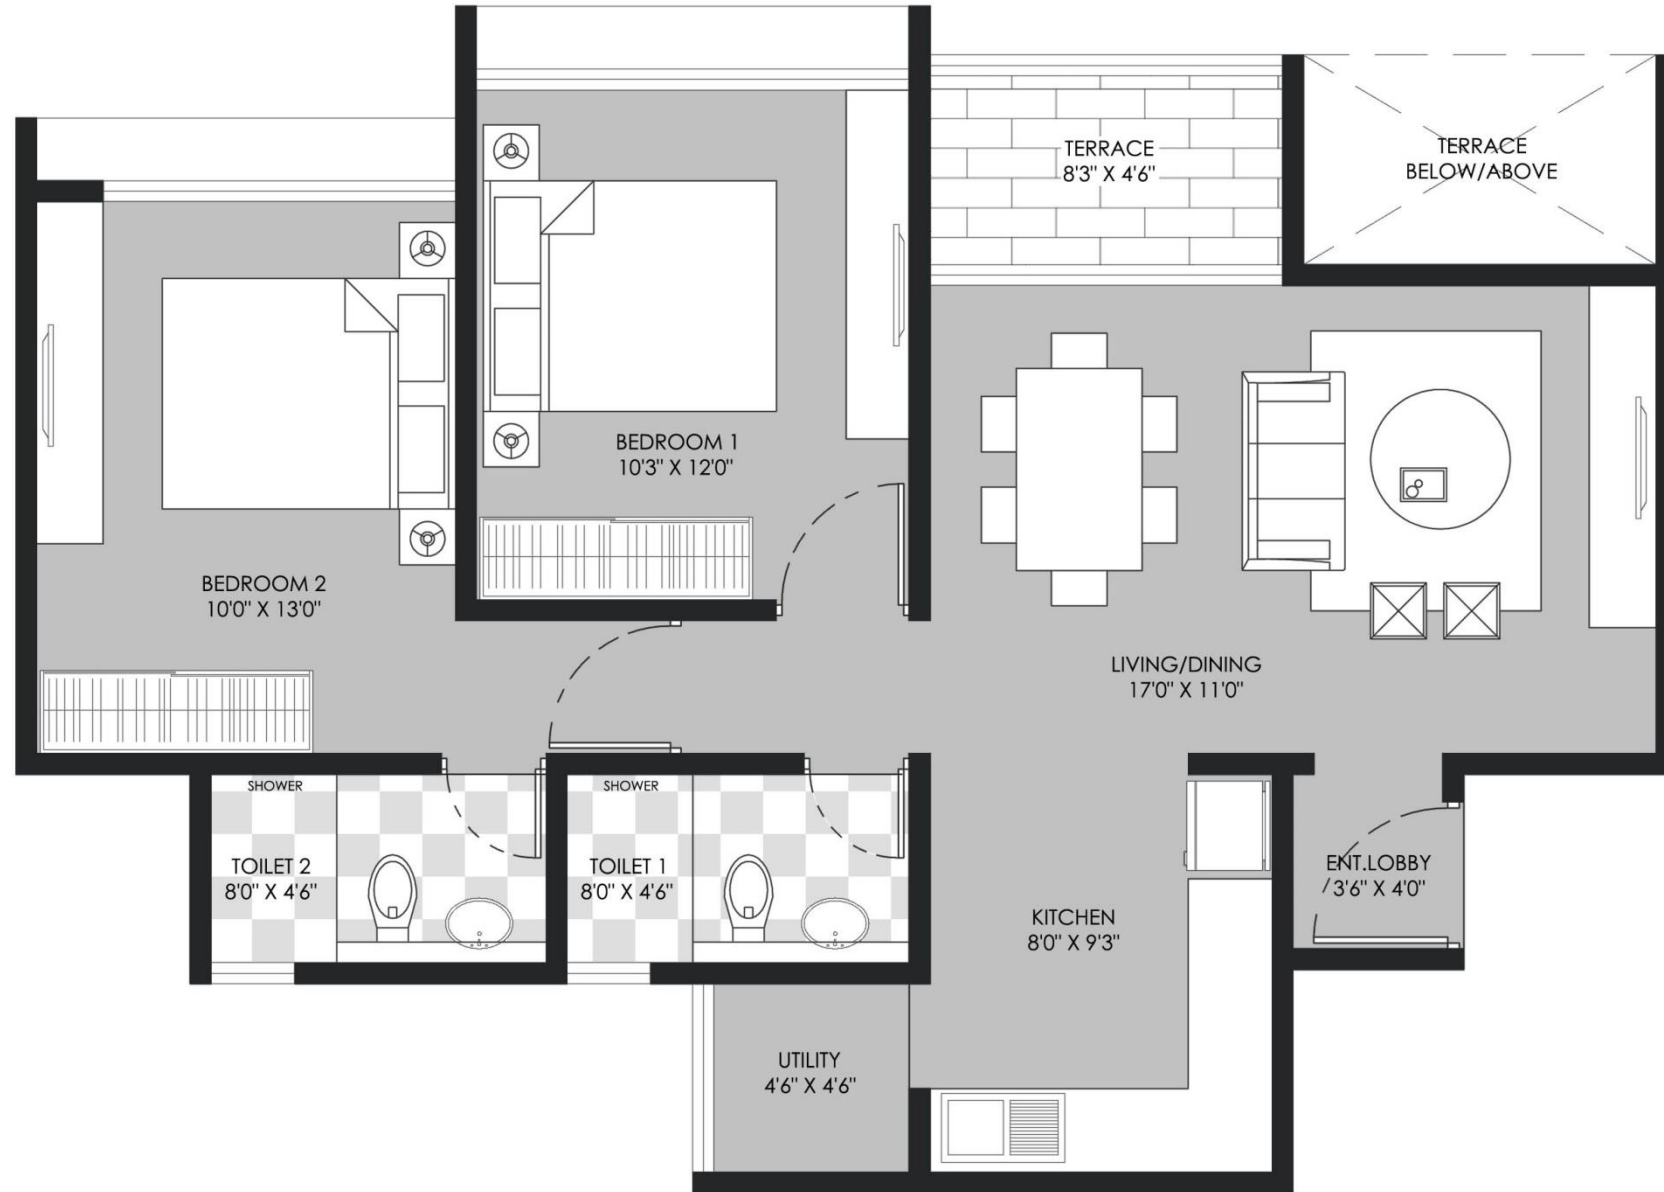

GAGAN

avencia

L I V E M O R E

Kharadi 63, Pune

PROJECT LOCATION

SITE PLAN

BLDG A - TYPICAL FLOOR PLAN

BLDG A

BLDG A - 2 BHK TYPE 1

FLAT TYPE	FLAT CARPET AREA	FLAT SALEABLE	TERRACE CARPET	TERRACE SALEABLE	TOTAL SALEABLE
2 BHK	667 SFT	920 SFT	37 SFT	51 SFT	971 SFT

BLDG A - 2 BHK TYPE 2

FLAT TYPE	FLAT CARPET AREA	FLAT SALEABLE	TERRACE CARPET	TERRACE SALEABLE	TOTAL SALEABLE
2 BHK	672 SFT	927 SFT	37 SFT	51 SFT	978 SFT

BLDG A - 3 BHK TYPE 1

FLAT TYPE	FLAT CARPET AREA	FLAT SALEABLE	TERRACE CARPET	TERRACE SALEABLE	TOTAL SALEABLE
3 BHK	898 SFT	1239 SFT	75 SFT	104 SFT	1343 SFT

BLDG A - 3 BHK TYPE 2

FLAT TYPE	FLAT CARPET AREA	FLAT SALEABLE	TERRACE CARPET	TERRACE SALEABLE	TOTAL SALEABLE
3 BHK	898 SFT	1239 SFT	72 SFT	99 SFT	1338 SFT

BLDG B - TYPICAL FLOOR PLAN

BLDG B

BLDG B - 2 BHK TYPE 1

FLAT TYPE	FLAT CARPET AREA	FLAT SALEABLE	TERRACE CARPET	TERRACE SALEABLE	TOTAL SALEABLE
2 BHK	667 SFT	920 SFT	37 SFT	51 SFT	971 SFT

BLDG B - 2 BHK TYPE 2