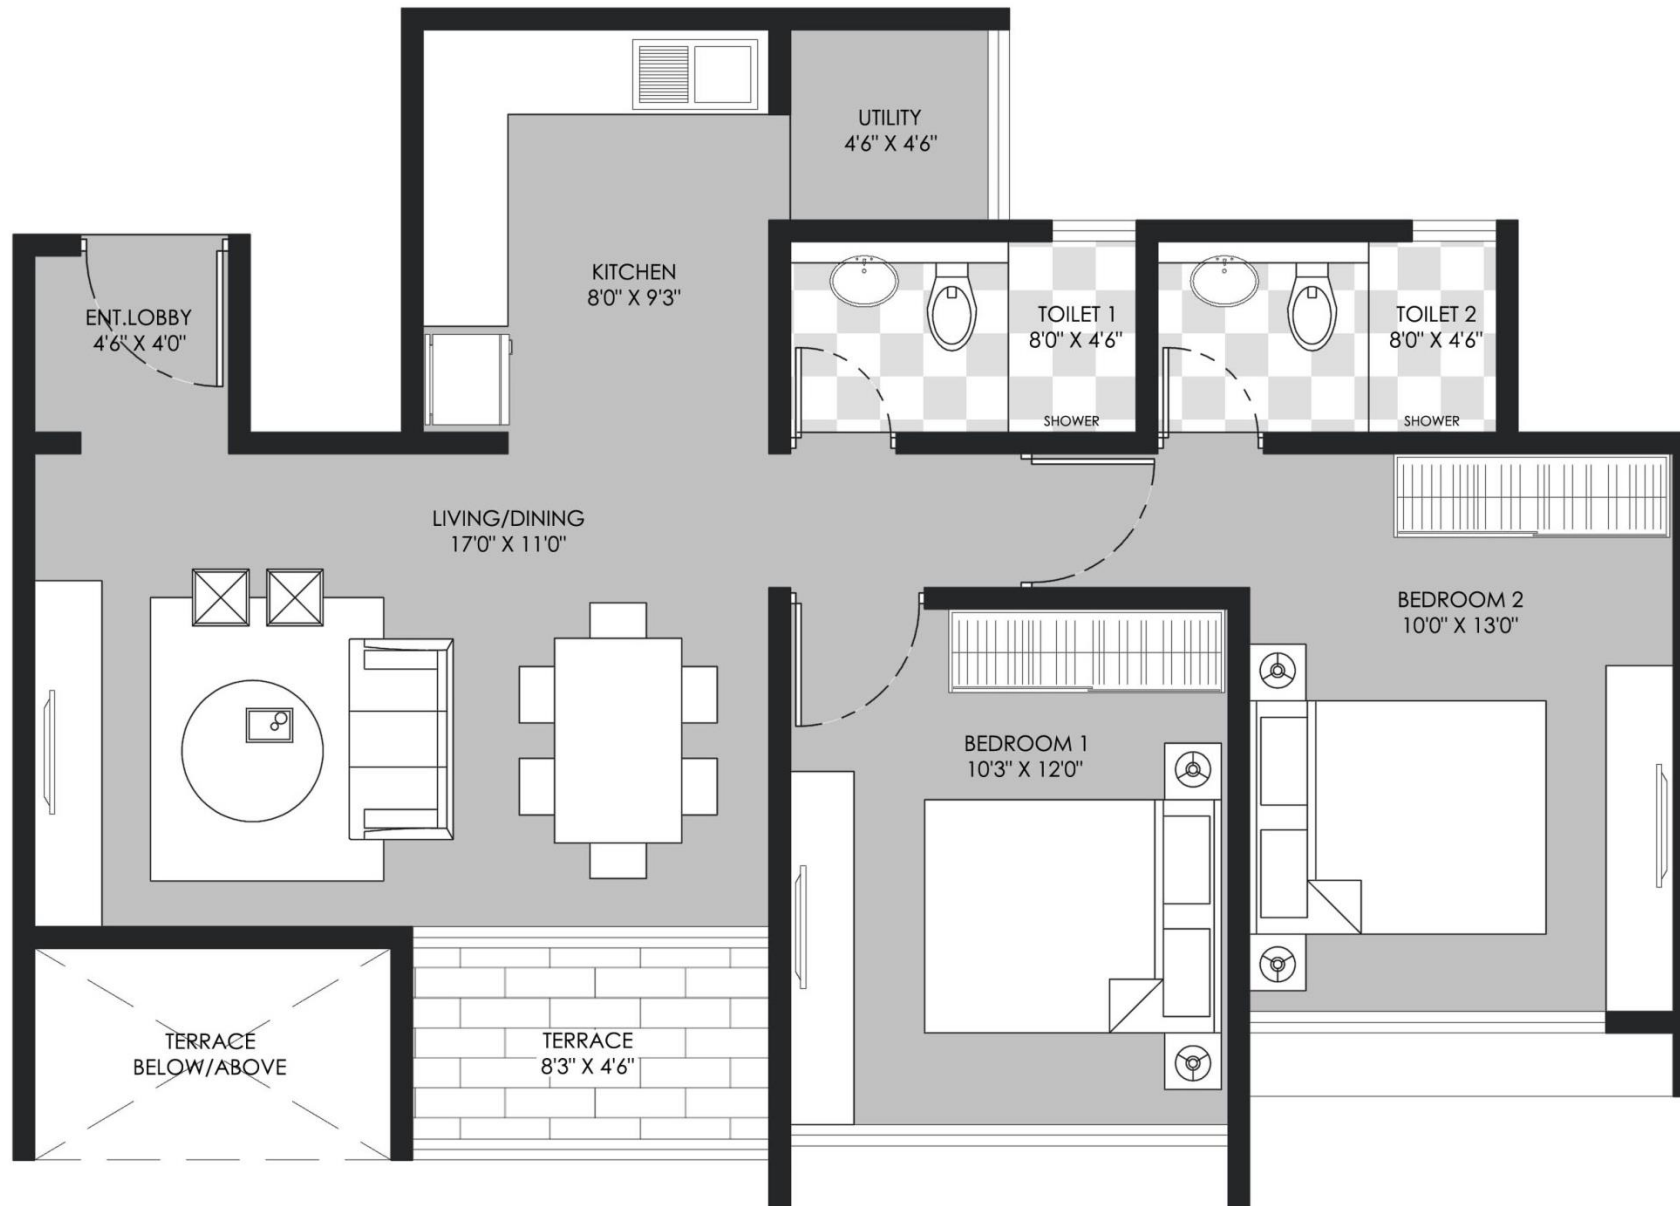

GAGAN

avencia

L I V E M O R E

Kharadi 63, Pune

PROJECT LOCATION

SITE PLAN

BLDG A - TYPICAL FLOOR PLAN

BLDG A

BLDG A - 2 BHK TYPE 1

FLAT TYPE	FLAT CARPET AREA	FLAT SALEABLE	TERRACE CARPET	TERRACE SALEABLE	TOTAL SALEABLE
2 BHK	667 SFT	920 SFT	37 SFT	51 SFT	971 SFT

BLDG A - 2 BHK TYPE 2

FLAT TYPE	FLAT CARPET AREA	FLAT SALEABLE	TERRACE CARPET	TERRACE SALEABLE	TOTAL SALEABLE
2 BHK	672 SFT	927 SFT	37 SFT	51 SFT	978 SFT

BLDG A - 3 BHK TYPE 1

FLAT TYPE	FLAT CARPET AREA	FLAT SALEABLE	TERRACE CARPET	TERRACE SALEABLE	TOTAL SALEABLE
3 BHK	898 SFT	1239 SFT	75 SFT	104 SFT	1343 SFT

BLDG A - 3 BHK TYPE 2

FLAT TYPE	FLAT CARPET AREA	FLAT SALEABLE	TERRACE CARPET	TERRACE SALEABLE	TOTAL SALEABLE
3 BHK	898 SFT	1239 SFT	72 SFT	99 SFT	1338 SFT

BLDG B - TYPICAL FLOOR PLAN

BLDG B

BLDG B - 2 BHK TYPE 1

FLAT TYPE	FLAT CARPET AREA	FLAT SALEABLE	TERRACE CARPET	TERRACE SALEABLE	TOTAL SALEABLE
2 BHK	667 SFT	920 SFT	37 SFT	51 SFT	971 SFT

BLDG B - 2 BHK TYPE 2