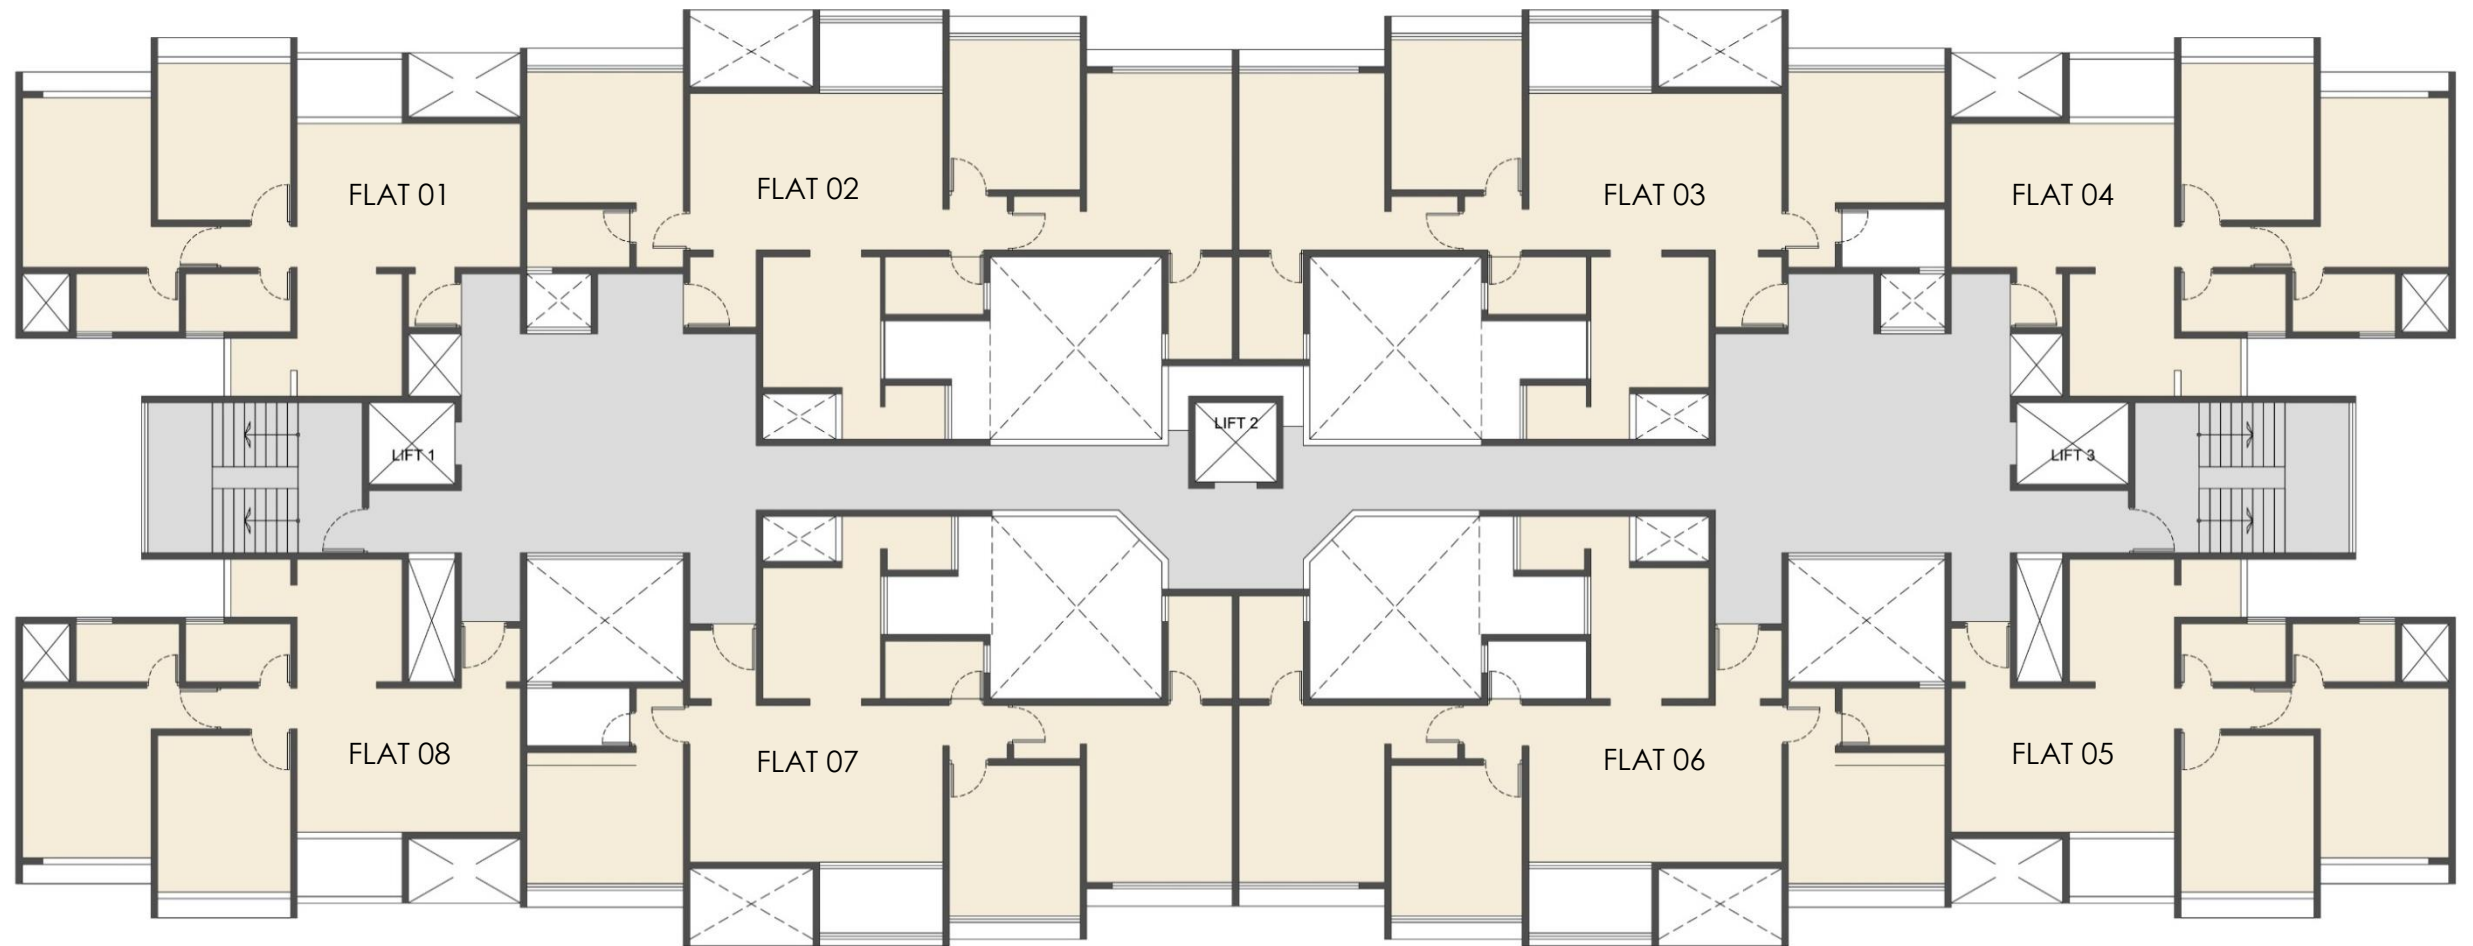

GAGAN

avencia

L I V E M O R E

Kharadi 63, Pune

PROJECT LOCATION

SITE PLAN

BLDG A - TYPICAL FLOOR PLAN

BLDG A

BLDG A - 2 BHK TYPE 1

FLAT TYPE	FLAT CARPET AREA	FLAT SALEABLE	TERRACE CARPET	TERRACE SALEABLE	TOTAL SALEABLE
2 BHK	667 SFT	920 SFT	37 SFT	51 SFT	971 SFT

BLDG A - 2 BHK TYPE 2

FLAT TYPE	FLAT CARPET AREA	FLAT SALEABLE	TERRACE CARPET	TERRACE SALEABLE	TOTAL SALEABLE
2 BHK	672 SFT	927 SFT	37 SFT	51 SFT	978 SFT

BLDG A - 3 BHK TYPE 1

FLAT TYPE	FLAT CARPET AREA	FLAT SALEABLE	TERRACE CARPET	TERRACE SALEABLE	TOTAL SALEABLE
3 BHK	898 SFT	1239 SFT	75 SFT	104 SFT	1343 SFT

BLDG A - 3 BHK TYPE 2

FLAT TYPE	FLAT CARPET AREA	FLAT SALEABLE	TERRACE CARPET	TERRACE SALEABLE	TOTAL SALEABLE
3 BHK	898 SFT	1239 SFT	72 SFT	99 SFT	1338 SFT

BLDG B - TYPICAL FLOOR PLAN

BLDG B

BLDG B - 2 BHK TYPE 1

FLAT TYPE	FLAT CARPET AREA	FLAT SALEABLE	TERRACE CARPET	TERRACE SALEABLE	TOTAL SALEABLE
2 BHK	667 SFT	920 SFT	37 SFT	51 SFT	971 SFT

BLDG B - 2 BHK TYPE 2