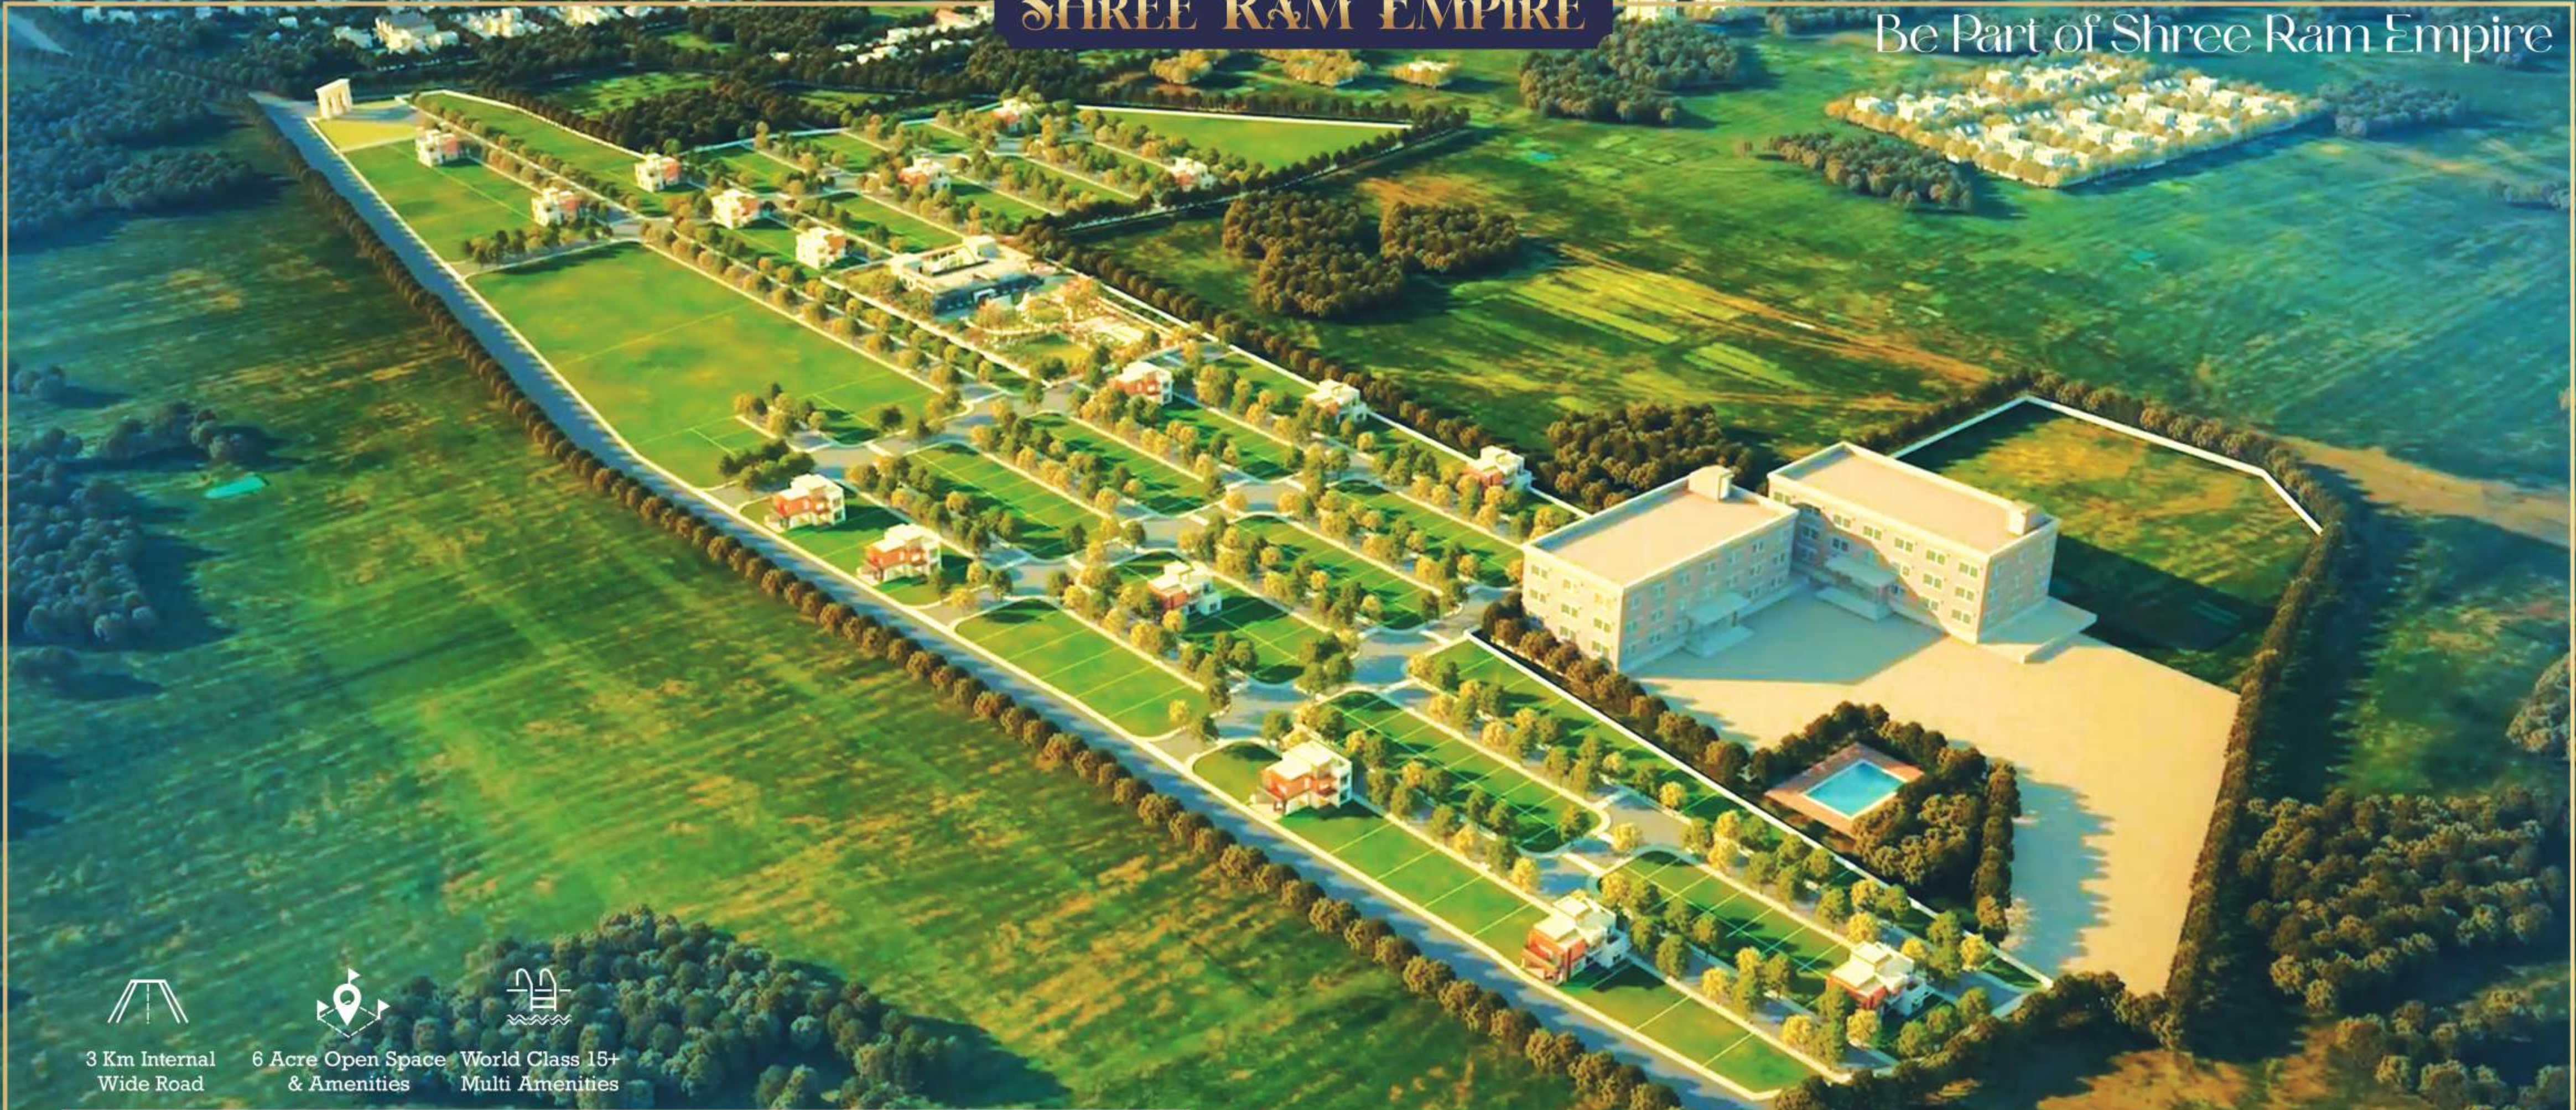

SHREE RAM EMPIRE

★ 40 ACRES PLOTTING PROJECT ★

SHREE RAM EMPIRE

★ 40 ACRES PLOTTING PROJECT ★

"Where Your Dream,
Finds its Divine Address."

BE
PART OF
EMPIRE

3 Km Internal Wide Road 6 Acre Open Space & Amenities World Class 15+ Multi Amenities

RL READY | GATED COMMUNITY | HIGH-CLASS AMENITIES

Project By :

Concrete Developers

SHREE RAM EMPIRE

Be Part of Shree Ram Empire

3 Km Internal Wide Road

6 Acre Open Space & Amenities

World Class 15+ Multi Amenities

"Where Every Square Foot is a Promise."

Bird Eye View

Project By :

Concrete Developers

SHREE RAM EMPIRE

Be Part of Shree Ram Empire

3 Km Internal
Wide Road

6 Acre Open Space
& Amenities