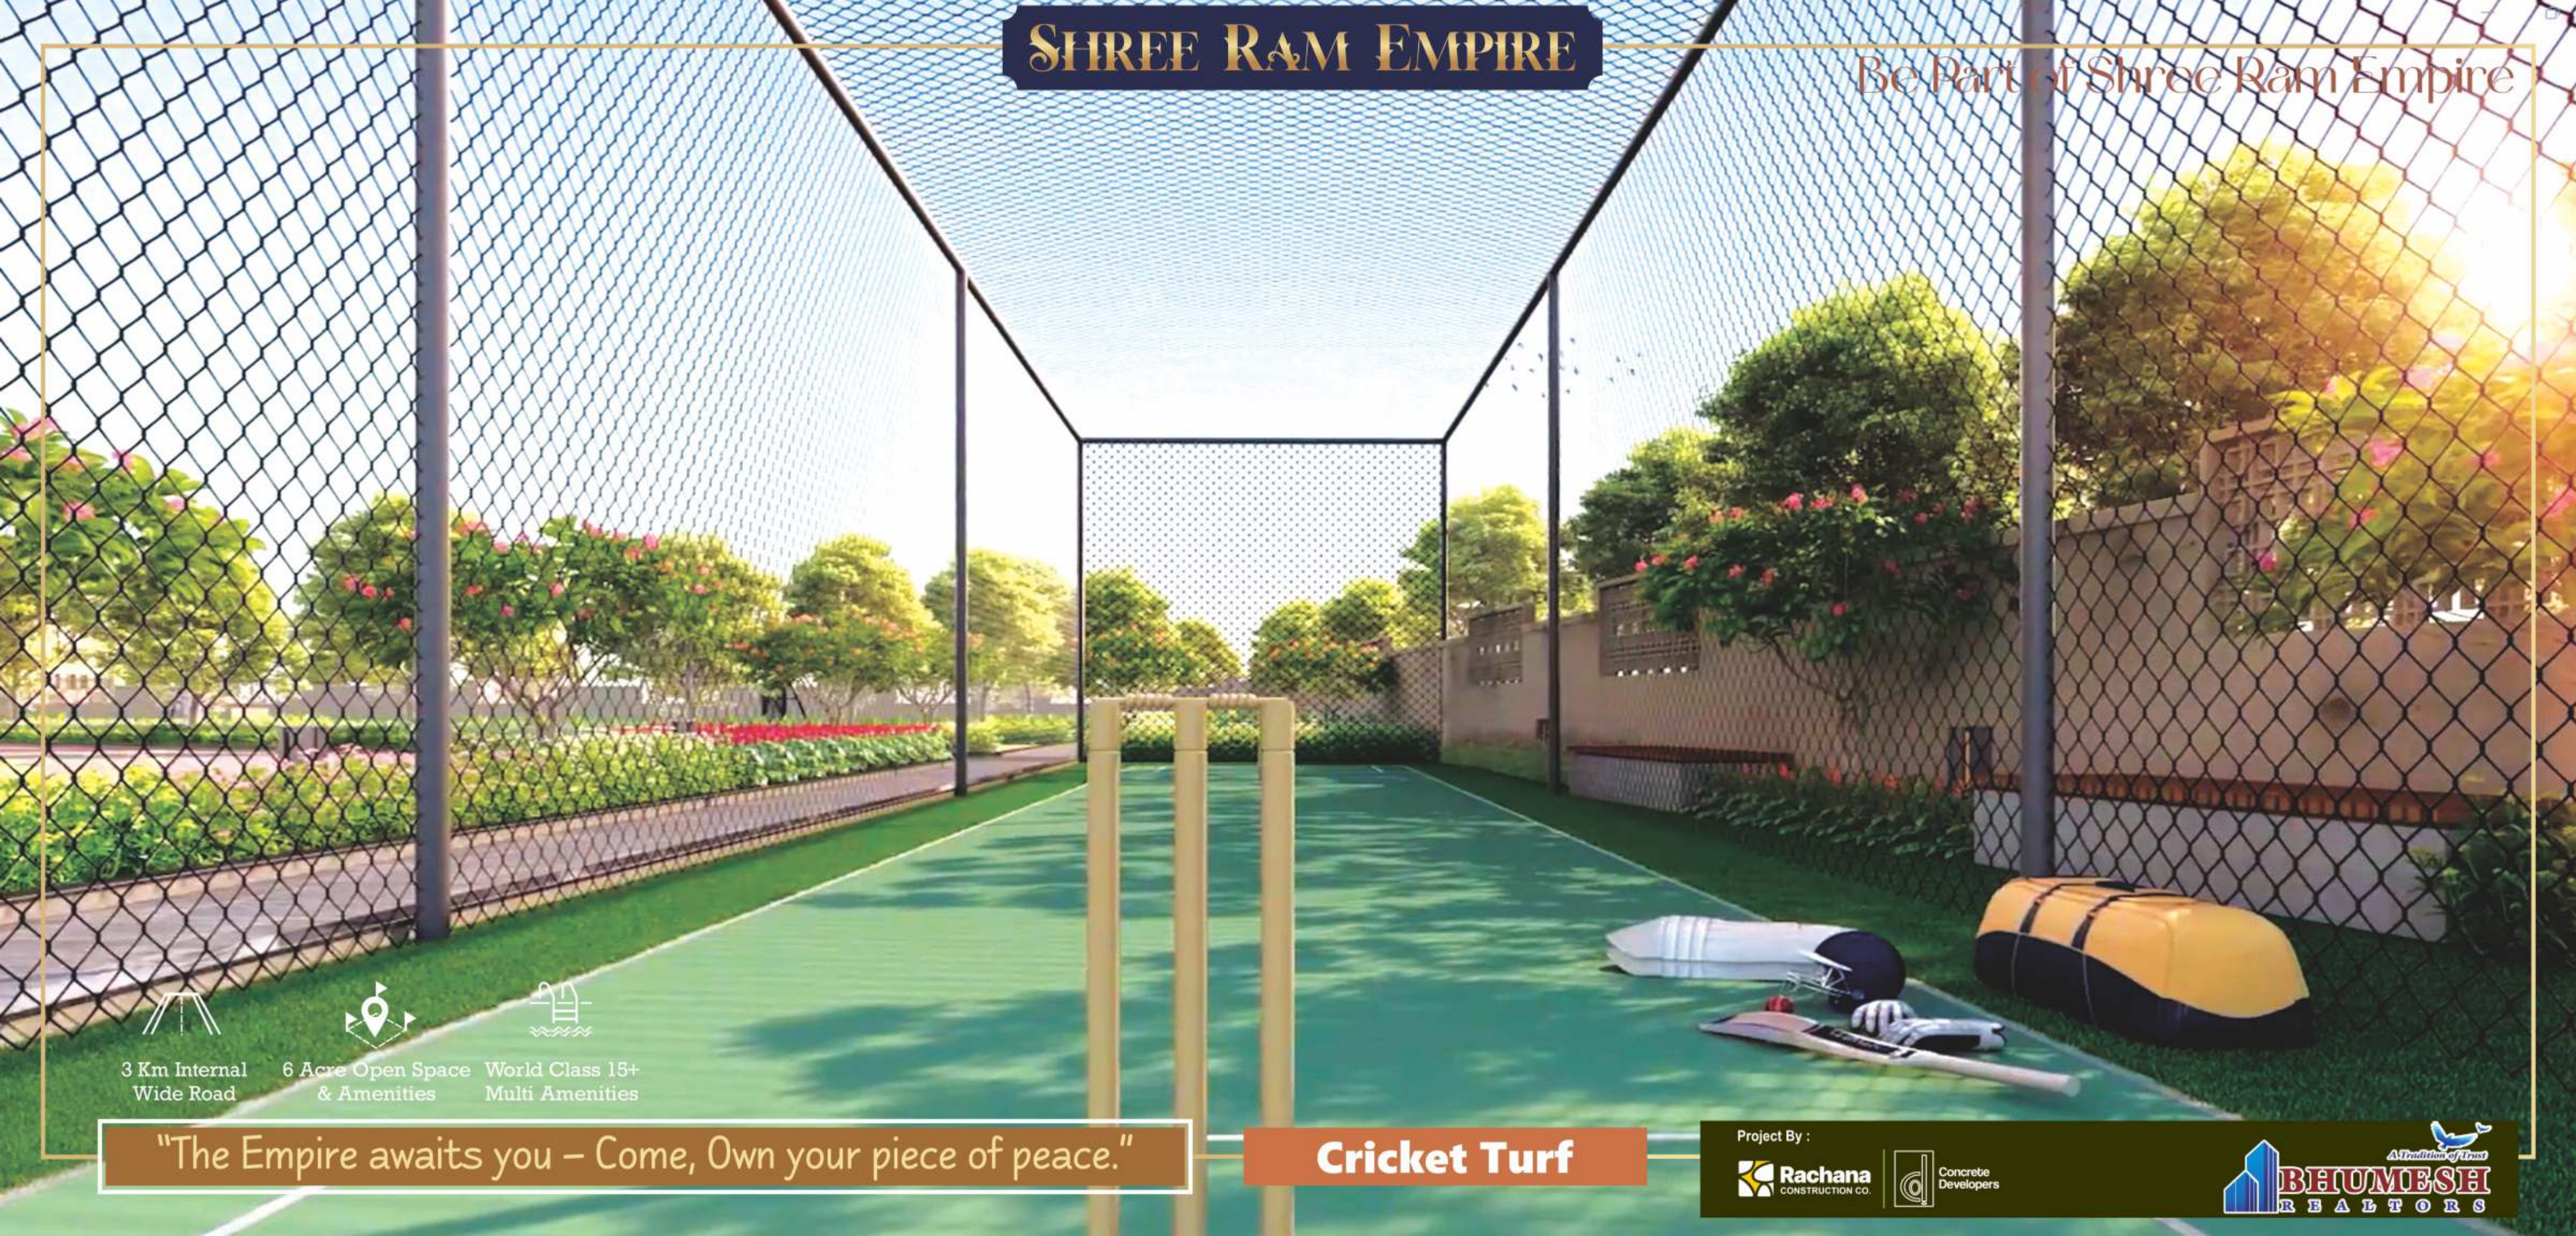

Project By :

SHREE RAM EMPIRE

Be Part of Shree Ram Empire

3 Km Internal
Wide Road

6 Acre Open Space
& Amenities

World Class 15+
Multi Amenities

"Shuttle Your Stress Away. Play Your Best Life."

Badminton Court

Basketball Court

Project By :

SHREE RAM EMPIRE

Be Part of Shree Ram Empire

3 Km Internal
Wide Road

6 Acre Open Space
& Amenities

World Class 15+
Multi Amenities

"The Empire awaits you – Come, Own your piece of peace."